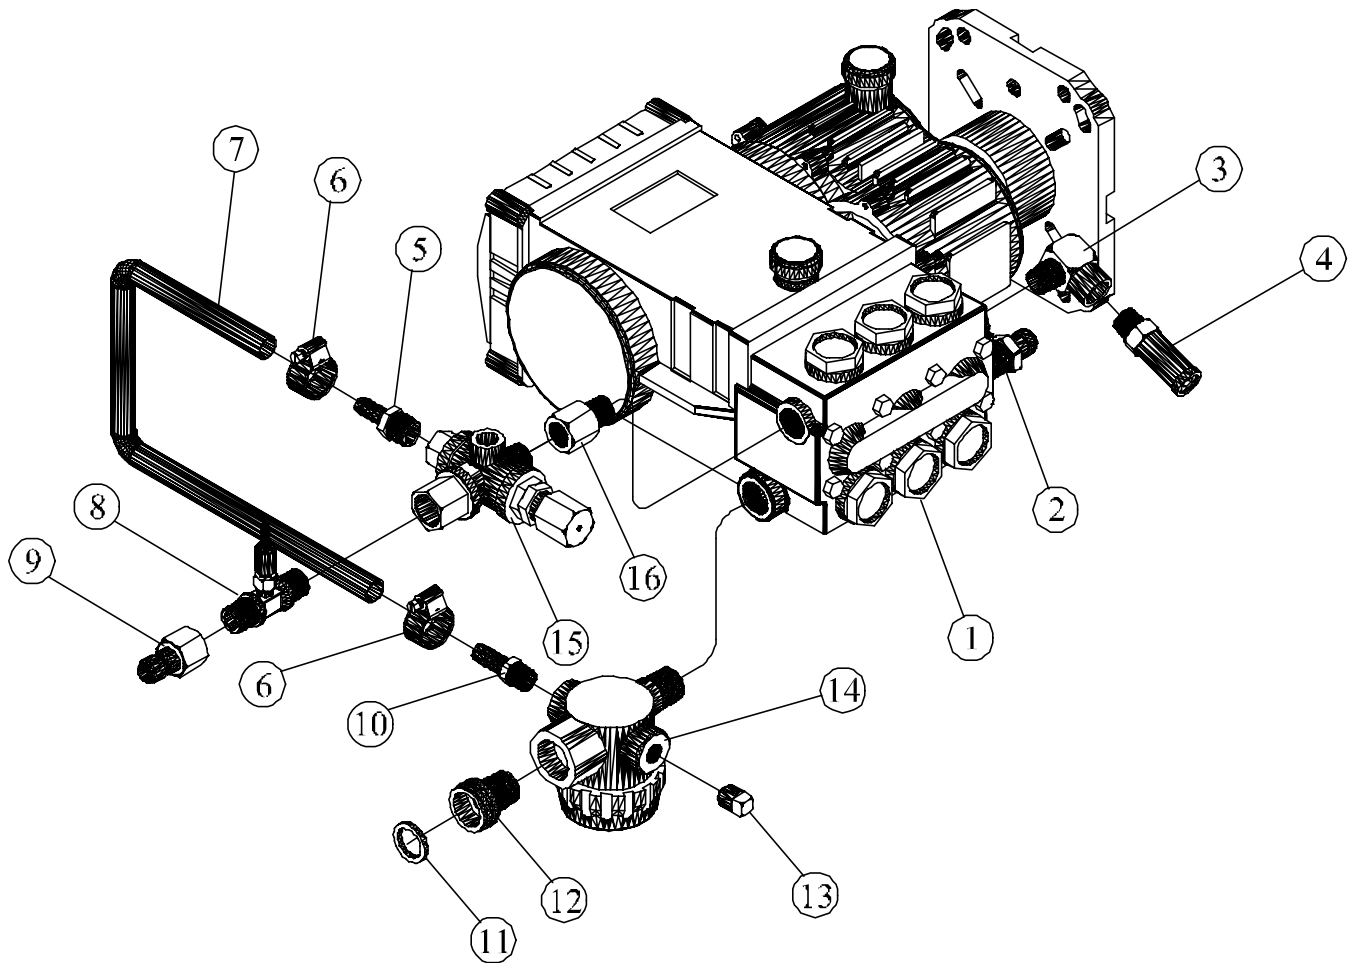

ITEM NO.	QTY.	DESCRIPTION	PART NO.
1	1	PUMP,PLUNGER,TRIPLEX,3000PSI,5.6GPM,G.R.	JD7810
2	1	VALVE,RELIEF,THERMAL,145F,1/2"NPTM	JD6162-A
3	1	ELBOW,STREET,STEEL,PLATED,3/8NPT	JD3717-03
4	1	VALVE,RELIEF,3600-5000PSI,160F,3/8NPTM	JD7048-B
5	1	BARB,HOSE,MALE,BRASS,3/8HSX3/8NPT	JD2855-B
6	2	CLAMP,GEAR,WORM,SS,1/4 TO 5/8" DIA.	JD3068
7	1	TUBING,PVC,REINFORCED,3/8"ID	JD7575
8	1	INJECTOR,CHEMICAL,ADJUSTABLE,5-6GPM,3/8"	JD6140-D
9	1	PLUG,QUICK COUPLING,STAINLESS,3/8"NPTF	JD3103-A
10	1	BARB,HOSE,MALE,BRASS,3/8HSX1/4NPT	JD7220
11	1	WASHER,RUBBER,HOSE,GARDEN,W/O SCREEN	JD 809-01
12	1	CONNECTOR,BR,3/4GARDEN HOSEX1/2NPTM,SWIV	JD7142
13	1	PLUG,HEAD,SQUARE,BRASS,1/4NPT	JD 679-02
14	1	STRAINER,WATER,IN-LINE,ALUMINUM,1/2"NPT	JD7782
15	1	VALVE,UNLOAD,PSI ACT,5100PSI,6.6 GPM	JD3324-M
16	1	ADAPTER,EXPANDING,STEEL,PLATED,3/8MX3/8F	JD6224-02