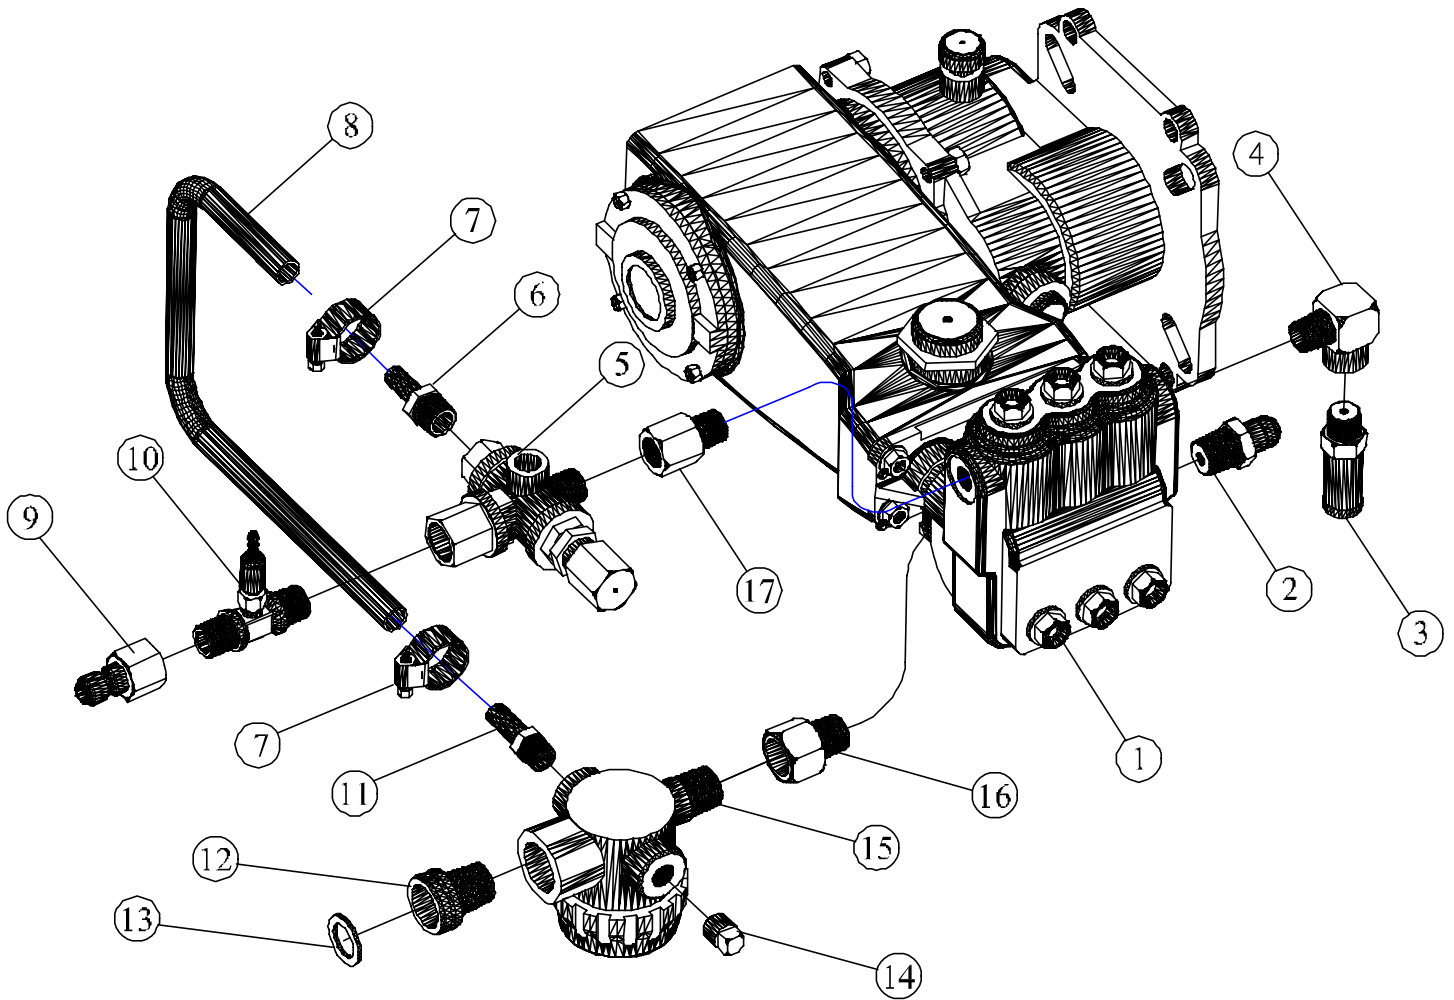

HPJ3555 MP

JENNY PRODUCTS

ITEM NO.	QTY.	DESCRIPTION	PART NO.
1	1	PUMP,PLUNGER,TRIPLEX,3000PSI,5.6GPM,G.R.	JD7810
2	1	VALVE,RELIEF,THERMAL,145F,1/2"NPTM	JD6162-A
3	1	ELBOW,STREET,STEEL,PLATED,3/8NPT	JD3717-03
4	1	VALVE,RELIEF,3600-5000PSI,160F,3/8NPTM	JD7048-B
5	1	BARB,HOSE,MALE,BRASS,3/8HSX3/8NPT	JD2855-B
6	2	CLAMP,GEAR,WORM,SS,1/4 TO 5/8" DIA.	JD3068
7	1	TUBING,PVC,REINFORCED,3/8"ID	JD7575
8	1	INJECTOR,CHEMICAL,ADJUSTABLE,5-6GPM,3/8"	JD6140-D
9	1	PLUG,QUICK COUPLING,STAINLESS,3/8"NPTF	JD3103-A
10	1	BARB,HOSE,MALE,BRASS,3/8HSX1/4NPT	JD7220
11	1	WASHER,RUBBER,HOSE,GARDEN,W/O SCREEN	JD 809-01
12	1	CONNECTOR,BR,3/4GARDEN HOSEX1/2NPTM,SWIV	JD7142
13	1	PLUG,HEAD,SQUARE,BRASS,1/4NPT	JD 679-02
14	1	STRAINER,WATER,IN-LINE,ALUMINUM,1/2"NPT	JD7782
15	1	VALVE,UNLOAD,PSI ACT,5100PSI,6.6 GPM	JD3324-M
16	1	ADAPTER,EXPANDING,STEEL,PLATED,3/8MX3/8F	JD6224-02

FIGURE 1-1A(PUMP, GEN., FITTING, HPJ3555 ASSY)

ITEM NO.	QTY.	DESCRIPTION	PART NO.
1	1	PUMP,PLUNGER,TRIPLEX,3500PSI,5.5GPM,G.R.	JD7785
2	1	VALVE,RELIEF,THERMAL,145F,1/2"NPTM	JD6162-A
3	1	VALVE,RELIEF,3600-5000PSI,160F,3/8NPTM	JD7048-B
4	1	ELBOW,STREET,STEEL,PLATED,3/8NPT	JD3717-03
5	1	VALVE,UNLOAD,PSI ACT,5100PSI,6.6 GPM	JD3324-M
6	1	BARB,HOSE,MALE,BRASS,3 8HSX3/8NPT	JD2855-B
7	2	CLAMP,GEAR,WORM,SS,1/4 TO 5/8" DIA.	JD3068
8	1.6	TUBING,PVC,REINFORCED,3/8"ID	JD7575
9	1	PLUG,QUICK COUPLING,STAINLESS,3/8"NPTF	JD3103-A
10	1	INJECTOR,CHEMICAL,ADJUSTABLE,5-6GPM,3/8"	JD6140-D
11	1	BARB,HOSE,MALE,BRASS,3 8HSX1/4NPT	JD7220
12	1	CONNECTOR,BR,3/4GARDEN HOSEX1/2NPTM,SWIV	JD7142
13	1	WASHER,RUBBER,HOSE,GARDEN,W/O SCREEN	JD 809-01
14	1	PLUG,HEAD,SQUARE,BRASS,1/4NPT	JD 679-02
15	1	STRAINER,WATER,IN-LINE,ALUMINUM,1/2"NPT	JD7782
16	1	ADAPTER,EXPANDING,BRASS,1/2MX1/2F	JD6224-04
17	1	ADAPTER,EXPANDING,STEEL,PLATED,3/8MX3/8F	JD6224-02