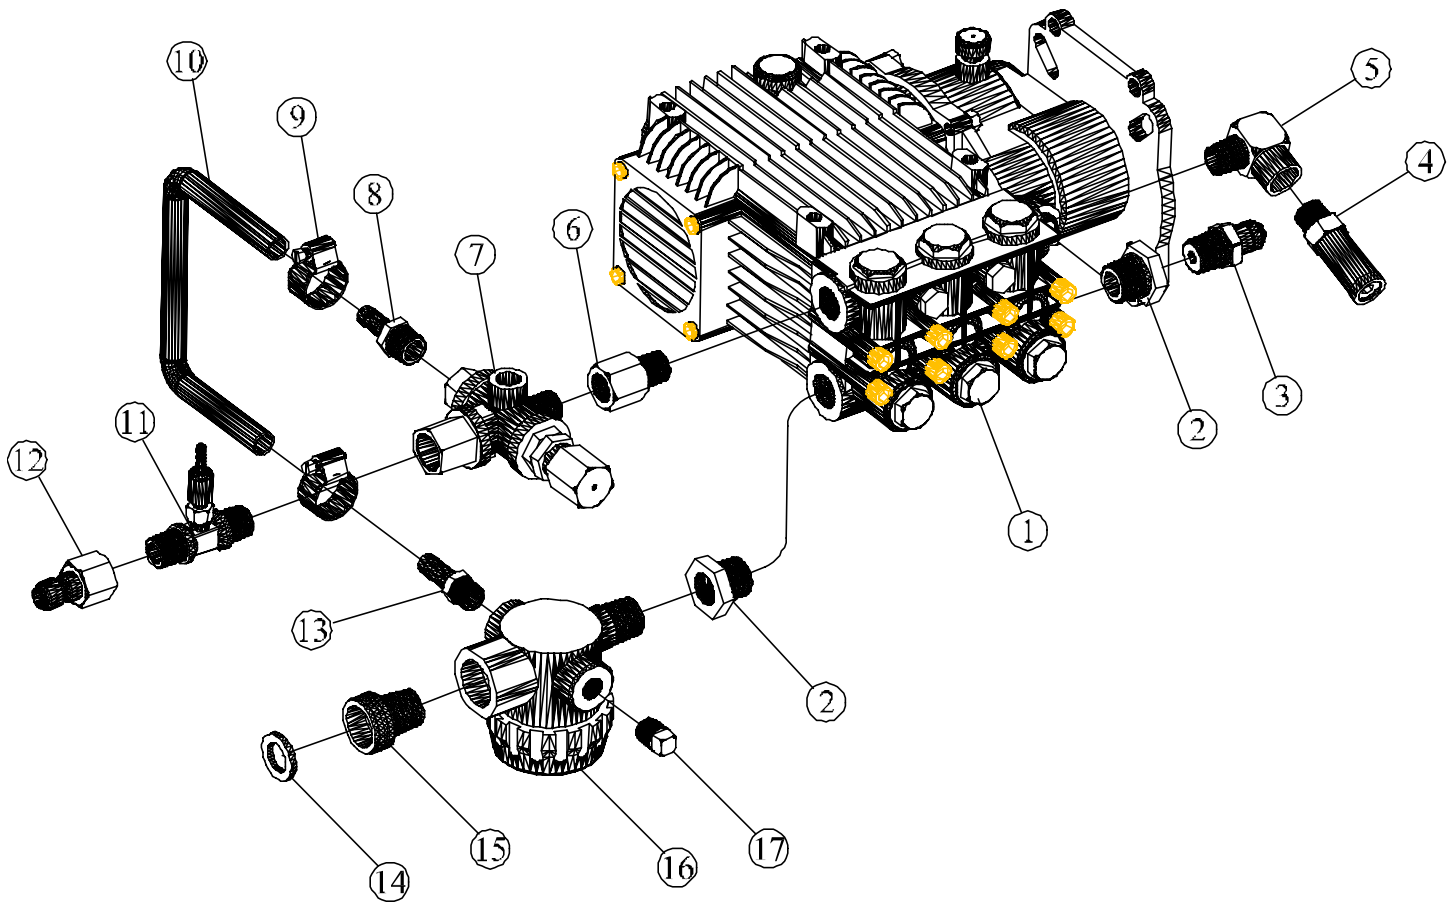

FIGURE 1-1B(PUMP, CAT., FITTING, HPJ3555 ASSY)

ITEM NO.	QTY.	DESCRIPTION	PART NO.
1	1	PUMP,PLUNGER,TRIPLEX,3600PSI,5.55GPM,GR	JD7966
2	2	BUSHING,REDUCER,HEX,BRASS,3/4X1/2	JD3096
3	1	VALVE,RELIEF,THERMAL,145F,1/2"NPTM	JD6162-A
4	1	VALVE,RELIEF,3600-5000PSI,160F,3/8NPTM	JD7048-B
5	1	ELBOW,STREET,STEEL,PLATED,3/8NPT	JD3717-03
6	1	ADAPTER,EXPANDING,STEEL,PLATED,3/8MX3/8F	JD6224-02
7	1	VALVE,UNLOAD,PSI ACT,5100PSI,6.6 GPM	JD3324-M
8	1	BARB,HOSE,MALE,BRASS,3/8HSX3/8NPT	JD2855-B
9	2	CLAMP,GEAR,WORM,SS,1/4 TO 5/8" DIA.	JD3068
10	1.6'	BARB,HOSE,MALE,BRASS,3/8HSX1/4NPT	JD7575
11	1	INJECTOR,CHEMICAL,ADJUSTABLE,5-6GPM,3/8"	JD6140-D
12	1	PLUG,QUICK COUPLING,STAINLESS,3/8"NPTF	JD3103-A
13	1	BARB,HOSE,MALE,BRASS,3/8HSX1/4NPT	JD7220
14	1	WASHER,RUBBER,HOSE,GARDEN,W/O SCREEN	JD 809-01
15	1	CONNECTOR,BR,3/4GARDEN HOSEX1/2NPTM,SWIV	JD7142
16	1	STRAINER,WATER,IN-LINE,ALUMINUM,1/2"NPT	JD7782
17	1	PLUG,HEAD,SQUARE,BRASS,1/4NPT	JD 679-02

FIGURE 1-1C(PUMP,AR., FITTING, HPJ3555 ASSY)