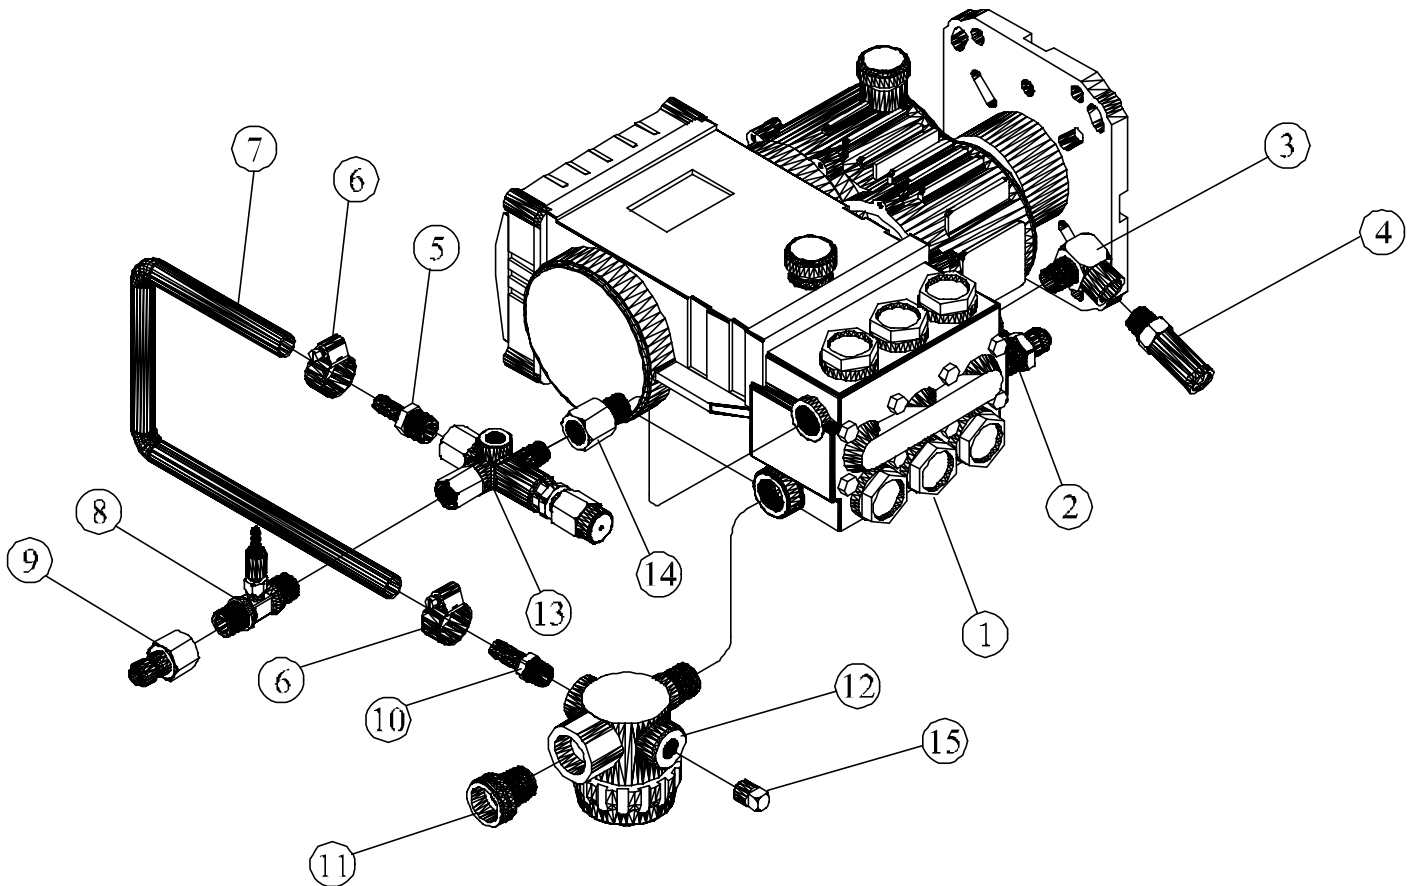

ITEM NO.	QTY.	DESCRIPTION	PART NO.
1	1	PUMP, PLUNGER, TRIPLEX, 3000PSI, 5.6GPM, G.R.	JD7810
2	1	VALVE, RELIEF, THERMAL, 145F, 1/2"NPTM	JD6162-A
3	1	ELBOW, STREET, STEEL, PLATED, 3/8NPT	JD3717-03
4	1	VALVE, RELIEF, 2400-3000PSI, 160F, 3/8NPTM	JD7048-A
5	1	BARB, HOSE, MALE, BRASS, 3/8HSX3/8NPT	JD2855-B
6	2	CLAMP, GEAR, WORM, SS, 1/4 TO 5/8" DIA.	JD3068
7	1	TUBING, PVC, REINFORCED, 3/8"ID	JD7575
8	1	INJECTOR, CHEMICAL, ADJUSTABLE, 5-6GPM, 3/8"	JD6140-D
9	1	PLUG, QUICK COUPLING, STAINLESS, 3/8"NPTF	JD3103-A
10	1	BARB, HOSE, MALE, BRASS, 3/8HSX1/4NPT	JD7220
11	1	CONNECTOR, BR, 3/4GARDEN HOSEX1/2NPTM, SWIV	JD7142
12	1	STRAINER, WATER, IN-LINE, ALUMINUM, 1/2"NPT	JD7782
13	1	VALVE, UNLOAD, PSI ACT, 3200PSI, 8.0 GPM	JD3324-O
14	1	ADAPTER, EXPANDING, STEEL, PLATED, 3/8MX3/8F	JD6224-02
15	1	PLUG, HEAD, SQUARE, BRASS, 1/4NPT	JD 679-02

FIGURE 1-1 (PUMP, GEN., FITTING, HPJ3056 ASSY)