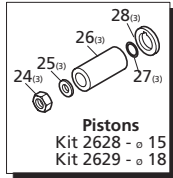

Code	Description	Qty.
2029	Viton water seals ø15	1
2030	Viton water seals ø18	1
2815	Kit for up to 180° F ø15 High Temp	1
2816	Kit for up to 180° F ø18 High Temp	1
1836	Rail Kit - 3/8" - 2 Rails & 4 Bolts	1
1836H	Rail Kit - 1-1/2" - 2 Rails & 4 Bolts	1

Pos	Code	Description	Qty.	Pos	Code	Description	Qty.
1	1322730	Head bolt M6x60	(137 in/lbs) 6	31	1260760	Bolt M5x20	(48 in/lbs) 6
2	620301	Plug 1/8" G	1	32	1269101	Rear cover	Low 1
3	1260250	Oil sight glass	1	1329010	Rear cover	High 1	
4	1260430	Snap ring	1	36	1260060	Con rod - Aluminum	3
5	1780690	Contrast disc	1	1320140	Con rod - Bronze	3	
6	1140450	O-Ring ø20.24x2.62	1	37	1260040	Gasket	1
7	1260162	Valve cap	(300 in/lbs) 6	38	740290	O-Ring ø14x1.78	2
	1260162T	Valve Cap 1/4" threaded	(300 in/lbs) 1	39	1980740	Plug 3/8" G Brass	2
	1260163	Valve Cap 1/8" threaded	(300 in/lbs) 1	40	1320022	Pump head - Brass	□ 1
8	960160	O-Ring ø17.86x2.62	6	1320020	Pump head - Brass	■ 1	
9	1269050	Complete valve	6	41	180101	O-Ring ø17.5x2	1
10	880830	O-Ring ø15.54x2.62	6	42	820361	Plug 1/2" G Brass	1
	1260140	Support ring reducer brass	ø15 □ 3	43	1260180	Crankshaft 24mm	① 1
	1260141	Support ring reducer plastic	ø15 □ 3	1260200	Crankshaft 24mm	③ 1	
	1520120	Support ring	ø15 □ 3	44	1380520	Key	1
	1320340	Support ring	ø18 3	45	1320370	Bearing	1
12	1271650	High pressure packing	ø15 3	46	1260750	Oil seal	1
	1260220	High pressure packing	ø18 3	47	1260470	Bolt M8x10	4
13	1260151	Piston guide	ø15 3	48	1263890	Rail 1-1/2"	2
	1320351	Piston guide	ø18 3	1260830	Rail 3/8"	2	
14	1260420	O-Ring ø26.70x1.78	3	83	1260790	Circlip øi52	1
15	1260440	Low pressure seal	ø15 3	85	1381550	Washer	6
	1260450	Low pressure seal	ø18 3	89	1266740	Cap	1
16	1260460	Oil seal	3				
19	1260790	Circlip øi52	1				
20	1320370	Bearing	1				
21	1320330	Bushing	1				
22	1320010	Pump housing	1				
23	880130	Vented oil cap	1				
24	1260110	Nut	(106 in/lbs) 3				
25	1260100	Washer 8x13x0.50	3				
26	1260120	Plunger	ø15 3				
	1260210	Plunger	ø18 3				
27	480480	O-Ring ø4.48x1.78	3				
28	1260091	Washer (slinger)	3				
29	1260070	Plunger rod	3				
30	1260080	Plunger rod pin	3				

AR64516 Oil
OIL CAPACITY - PSI ≤ 1740 = 8 OZ - LOW
OIL CAPACITY - PSI ≥ 1740 = 10 OZ - HIGH

Legend		
ø 15	ø 18	ø 18
For ○	For ▼	For ■
XT8.12A③	XT11.11③	XT9.14①
		XT11.14③
For □		
XT8.12③		
XT8.14③