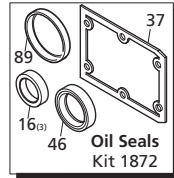

Code	Description	Qty.
2029	Viton water seals ø15	1
2030	Viton water seals ø18	1
2815	Kit for up to 180° F ø15 High Temp	1
2816	Kit for up to 180° F ø18 High Temp	1
1836	Rail Kit - 3/8" - 2 Rails & 4 Bolts	1
1836H	Rail Kit - 1-1/2" - 2 Rails & 4 Bolts	1

Pos	Code	Description	Qty.	Pos	Code	Description	Qty.
1	1322730	Head bolt M6x60	(137 in/lbs) 6	31	1260760	Bolt M5x20	(48 in/lbs) 6
2	620301	Plug 1/8" G	1	32	1269101	Rear cover	Low 1
3	1260250	Oil sight glass	1	1329010	Rear cover	High 1	
4	1260430	Snap ring	1	36	1260060	Con rod - Aluminum	3
5	1780690	Contrast disc	1	1320140	Con rod - Bronze	3	
6	1140450	O-Ring ø20.24x2.62	1	37	1260040	Gasket	1
7	1260162	Valve cap	(300 in/lbs) 6	38	740290	O-Ring ø14x1.78	2
	1260162T	Valve Cap 1/4" threaded	(300 in/lbs) 1	39	1980740	Plug 3/8" G Brass	2
	1260163	Valve Cap 1/8" threaded	(300 in/lbs) 1	40	1320022	Pump head - Brass	□ 1
8	960160	O-Ring ø17.86x2.62	6	1320020	Pump head - Brass	■ 1	
9	1269050	Complete valve	6	41	180101	O-Ring ø17.5x2	1
10	880830	O-Ring ø15.54x2.62	6	42	820361	Plug 1/2" G Brass	1
	1260140	Support ring reducer brass	ø15 □ 3	43	1260180	Crankshaft 24mm	① 1
	1260141	Support ring reducer plastic	ø15 □ 3	1260200	Crankshaft 24mm	③ 1	
	1520120	Support ring	ø15 □ 3	44	1380520	Key	1
	1320340	Support ring	ø18 3	45	1320370	Bearing	1
12	1271650	High pressure packing	ø15 3	46	1260750	Oil seal	1
	1260220	High pressure packing	ø18 3	47	1260470	Bolt M8x10	4
13	1260151	Piston guide	ø15 3	48	1263890	Rail 1-1/2"	2
	1320351	Piston guide	ø18 3	1260830	Rail 3/8"	2	
14	1260420	O-Ring ø26.70x1.78	3	83	1260790	Circlip øi52	1
15	1260440	Low pressure seal	ø15 3	85	1381550	Washer	6
	1260450	Low pressure seal	ø18 3	89	1266740	Cap	1
16	1260460	Oil seal	3				
19	1260790	Circlip øi52	1				
20	1320370	Bearing	1				
21	1320330	Bushing	1				
22	1320010	Pump housing	1				
23	880130	Vented oil cap	1				
24	1260110	Nut	(106 in/lbs) 3				
25	1260100	Washer 8x13x0.50	3				
26	1260120	Plunger	ø15 3				
	1260210	Plunger	ø18 3				
27	480480	O-Ring ø4.48x1.78	3				
28	1260091	Washer (slinger)	3				
29	1260070	Plunger rod	3				
30	1260080	Plunger rod pin	3				

AR64516 Oil
OIL CAPACITY - PSI ≤ 1740 = 8 OZ - LOW
OIL CAPACITY - PSI ≥ 1740 = 10 OZ - HIGH

Legend		
ø 15	ø 18	ø 18
For ○	For ▼	For ■
XT8.12A③	XT11.11③	XT9.14①
		XT11.14③
For □		
XT8.12③		
XT8.14③