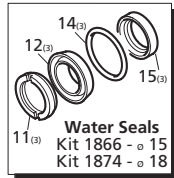

Repair Kits

Special Parts / Kits

Code	Description	Qty.
2029	Viton water seals ø15	1
2030	Viton water seals ø18	1
2815	Kit for up to 180° F ø15 High Temp	1
2816	Kit for up to 180° F ø18 High Temp	1
1836	Rail Kit - 3/8" - 2 Rails & 4 Bolts	1
1836H	Rail Kit - 1-1/2" - 2 Rails & 4 Bolts	1