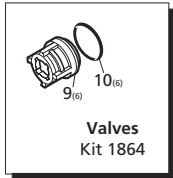

Repair Kits

Special Parts / Kits

Code	Description	Qty.
2029	Viton water seals ø15	1
2030	Viton water seals ø18	1
2815	Kit for up to 180° F ø15 High Temp	1
2816	Kit for up to 180° F ø18 High Temp	1
1836	Rail Kit - 3/8" - 2 Rails & 4 Bolts	1
1836H	Rail Kit - 1-1/2" - 2 Rails & 4 Bolts	1