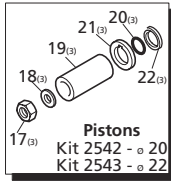

Repair Kits

Special Parts / Kits

Code	Description	Qty.
2778	Viton water seals ø20	1
2779	Viton water seals ø22	1
980069	Packing extractor	1
2748	Rail kit 1-1/4" - 2 Rails - 4 Bolts - 4 Washers	1

Pos	Code	Description	Qty.	Pos	Code	Description	Qty.
1	1940260	Head bolt M10x80	(442 in/lbs) 8	28	850370	Bolt M8x16	(217 in/lbs) 8
2	650530	Washer	8	29	1140410	Bearing	2
3	1940140	Valve cap	(602 in/lbs) 6	30	1940050	Con-rod	(89 in/lbs) 3
3	1941970	Valve cap 1/4" threaded	(602 in/lbs) 1	31	1940530	Crankshaft 24mm	● 1
4	1940150	Ring	6	31	1940190	Crankshaft 24mm	○ 1
5	1140450	O-Ring ø20.24x2.62	12	31	1940170	Crankshaft 24mm	■ 1
6	1949050	Complete valve	6	31	1940160	Crankshaft 24mm	▲ 1
7	1940021	Pump head	● 1	32	650250	Key	1
7	1941210	Pump head	▲ 1	33	1941330	Pump housing	1
8	550350	O-Ring ø23.81x2.62	1	34	1140370	Vented oil cap	1
9	1140300	Plug 3/4" G	1	35	1260250	Oil sight glass	1
10	1980740	Plug 3/8" G	1	36	1260430	Snap ring	1
11	740290	O-Ring ø14x1.78	3	37	1940410	O-Ring ø132x3	1
12	1940440	High pressure packing w/ring ø20	3	38	1200430	Bolt M6x16	(89 in/lbs) 6
12	1940270	High pressure packing w/ring ø22	3	39	1949010	Compete cover	1
13	1940430	Front piston guide ø20	3	40	1780690	Contrast disc	1
13	1940200	Front piston guide ø22	3	41	1140450	O-Ring ø20.24x2.62	1
14	1940470	Low pressure seal ø20	3	42	820680	Oil seal	1
14	1940480	Low pressure seal ø22	3	43	1940560	Oil seal	3
15	1940450	Rear piston guide ø20	3	44	1940370	Rail 1-1/4"	2
15	1940460	Rear piston guide ø22	3	45	1940380	Bolt	4
16	820490	O-Ring ø34.65x1.78	3	46	200231	Washer	4
17	1940570	Nut	(106 in/lbs) 3	47	1941240	Open bearing support	1
18	1940580	Washer - Copper	3	51	1941220	Split O-Ring	3
19	1420430	Piston ø20	3	1949200	Complete pump head	● 1	
19	1420120	Piston ø22	3	1949202	Complete pump head	▲ 1	
20	880840	O-Ring ø9.25x1.78	3	1949203	Complete pump head	◆ 1	
21	960460	Slinger	3	75	1941270	Oil sight glass	1
22	1940120	Back-up ring	3	76	100410	O-Ring ø34.6x2.62	1
23	1940070	Guiding piston	3	77	1941260	Contrast disc	1
24	1940060	Piston pin	3	78	1941290	Seal	1
25	1941380	O-Ring ø66.34x2.62	2	79	1380510	Lockwasher	6
26	1941390	Shim 0.05 mm	1-3	80	1381550	Con-rod bolt	6
26	1941400	Shim 0.10 mm	1-3				
26	1941410	Shim 0.19 mm	1-3				
26	1941420	Shim 0.25 mm	1-3				
27	1949011	Side cover w/sight glass	1				