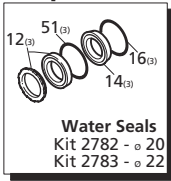

Special Parts / Kits

Code	Description	Qty.
2778	Viton water seals ø20	1
2779	Viton water seals ø22	1
980069	Packing extractor	1
2748	Rail kit 1-1/4" - 2 Rails - 4 Bolts - 4 Washers	1

Pos	Code	Description	Qty.	Pos	Code	Description	Qty.
1	1940260	Head bolt M10x80	(442 in/lbs) 8	28	850370	Bolt M8x16	(217 in/lbs) 8
2	650530	Washer	8	29	1140410	Bearing	2
3	1940140	Valve cap	(602 in/lbs) 6	30	1940050	Con-rod	(89 in/lbs) 3
3	1941970	Valve cap 1/4" threaded	(602 in/lbs) 1	31	1940530	Crankshaft 24mm	● 1
4	1940150	Ring	6	31	1940190	Crankshaft 24mm	○ 1
5	1140450	O-Ring ø20.24x2.62	12	31	1940170	Crankshaft 24mm	■ 1
6	1949050	Complete valve	6	31	1940160	Crankshaft 24mm	▲ 1
7	1940021	Pump head	● 1	32	650250	Key	1
7	1941210	Pump head	▲ 1	33	1941330	Pump housing	1
8	550350	O-Ring ø23.81x2.62	1	34	1140370	Vented oil cap	1
9	1140300	Plug 3/4" G	1	35	1260250	Oil sight glass	1
10	1980740	Plug 3/8" G	1	36	1260430	Snap ring	1
11	740290	O-Ring ø14x1.78	3	37	1940410	O-Ring ø132x3	1
12	1940440	High pressure packing w/ring ø20	3	38	1200430	Bolt M6x16	(89 in/lbs) 6
12	1940270	High pressure packing w/ring ø22	3	39	1949010	Compete cover	1
13	1940430	Front piston guide ø20	3	40	1780690	Contrast disc	1
13	1940200	Front piston guide ø22	3	41	1140450	O-Ring ø20.24x2.62	1
14	1940470	Low pressure seal ø20	3	42	820680	Oil seal	1
14	1940480	Low pressure seal ø22	3	43	1940560	Oil seal	3
15	1940450	Rear piston guide ø20	3	44	1940370	Rail 1-1/4"	2
15	1940460	Rear piston guide ø22	3	45	1940380	Bolt	4
16	820490	O-Ring ø34.65x1.78	3	46	200231	Washer	4
17	1940570	Nut	(106 in/lbs) 3	47	1941240	Open bearing support	1
18	1940580	Washer - Copper	3	51	1941220	Split O-Ring	3
19	1420430	Piston ø20	3	1949200	Complete pump head	● 1	
19	1420120	Piston ø22	3	1949202	Complete pump head	▲ 1	
20	880840	O-Ring ø9.25x1.78	3	1949203	Complete pump head	◆ 1	
21	960460	Slinger	3	75	1941270	Oil sight glass	1
22	1940120	Back-up ring	3	76	100410	O-Ring ø34.6x2.62	1
23	1940070	Guiding piston	3	77	1941260	Contrast disc	1
24	1940060	Piston pin	3	78	1941290	Seal	1
25	1941380	O-Ring ø66.34x2.62	2	79	1380510	Lockwasher	6
26	1941390	Shim 0.05 mm	1-3	80	1381550	Con-rod bolt	6
26	1941400	Shim 0.10 mm	1-3				
26	1941410	Shim 0.19 mm	1-3				
26	1941420	Shim 0.25 mm	1-3				
27	1949011	Side cover w/sight glass	1				

AR64516 Oil
OIL CAPACITY - 32 OZ

Legend			
ø 20	ø 20	ø 20	ø 22
For ●	For ■	For ▲	For ◆
XWA4G20	XWA7G22	XWA8G19	XWA9G16
XWA4G30	XWA7G32	XWA8G29	XWA9G24
XWA4G40	XWA7G35	XWA8G35	XWA9G30
	XWA7G40		
For ○			
XWA5.5G22			
XWA5.5G30			
XWA5.5G40