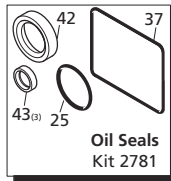

Special Parts / Kits

Code	Description	Qty.
2778	Viton water seals ø20	1
2779	Viton water seals ø22	1
980069	Packing extractor	1
2748	Rail kit 1-1/4" - 2 Rails - 4 Bolts - 4 Washers	1

Pos	Code	Description	Qty.	Pos	Code	Description	Qty.
1	1940260	Head bolt M10x80	(442 in/lbs) 8	28	850370	Bolt M8x16	(217 in/lbs) 8
2	650530	Washer	8	29	1140410	Bearing	2
3	1940140	Valve cap	(602 in/lbs) 6	30	1940050	Con-rod	(89 in/lbs) 3
3	1941970	Valve cap 1/4" threaded	(602 in/lbs) 1	31	1940530	Crankshaft 24mm	● 1
4	1940150	Ring	6	31	1940190	Crankshaft 24mm	○ 1
5	1140450	O-Ring ø20.24x2.62	12	31	1940170	Crankshaft 24mm	■ 1
6	1949050	Complete valve	6	31	1940160	Crankshaft 24mm	▲ 1
7	1940021	Pump head	● 1	32	650250	Key	1
7	1941210	Pump head	▲ 1	33	1941330	Pump housing	1
8	550350	O-Ring ø23.81x2.62	1	34	1140370	Vented oil cap	1
9	1140300	Plug 3/4" G	1	35	1260250	Oil sight glass	1
10	1980740	Plug 3/8" G	1	36	1260430	Snap ring	1
11	740290	O-Ring ø14x1.78	3	37	1940410	O-Ring ø132x3	1
12	1940440	High pressure packing w/ring ø20	3	38	1200430	Bolt M6x16	(89 in/lbs) 6
12	1940270	High pressure packing w/ring ø22	3	39	1949010	Compete cover	1
13	1940430	Front piston guide ø20	3	40	1780690	Contrast disc	1
13	1940200	Front piston guide ø22	3	41	1140450	O-Ring ø20.24x2.62	1
14	1940470	Low pressure seal ø20	3	42	820680	Oil seal	1
14	1940480	Low pressure seal ø22	3	43	1940560	Oil seal	3
15	1940450	Rear piston guide ø20	3	44	1940370	Rail 1-1/4"	2
15	1940460	Rear piston guide ø22	3	45	1940380	Bolt	4
16	820490	O-Ring ø34.65x1.78	3	46	200231	Washer	4
17	1940570	Nut	(106 in/lbs) 3	47	1941240	Open bearing support	1
18	1940580	Washer - Copper	3	51	1941220	Split O-Ring	3
19	1420430	Piston ø20	3	1949200	Complete pump head	● 1	
19	1420120	Piston ø22	3	1949202	Complete pump head	▲ 1	
20	880840	O-Ring ø9.25x1.78	3	1949203	Complete pump head	◆ 1	
21	960460	Slinger	3	75	1941270	Oil sight glass	1
22	1940120	Back-up ring	3	76	100410	O-Ring ø34.6x2.62	1
23	1940070	Guiding piston	3	77	1941260	Contrast disc	1
24	1940060	Piston pin	3	78	1941290	Seal	1
25	1941380	O-Ring ø66.34x2.62	2	79	1380510	Lockwasher	6
26	1941390	Shim 0.05 mm	1-3	80	1381550	Con-rod bolt	6
26	1941400	Shim 0.10 mm	1-3				
26	1941410	Shim 0.19 mm	1-3				
26	1941420	Shim 0.25 mm	1-3				
27	1949011	Side cover w/sight glass	1				

AR64516 Oil
OIL CAPACITY - 32 OZ

Legend			
ø 20	ø 20	ø 20	ø 22
For ●	For ■	For ▲	For ◆
XWA4G20	XWA7G22	XWA8G19	XWA9G16
XWA4G30	XWA7G32	XWA8G29	XWA9G24
XWA4G40	XWA7G35	XWA8G35	XWA9G30
	XWA7G40		
For ○			
XWA5.5G22			
XWA5.5G30			
XWA5.5G40