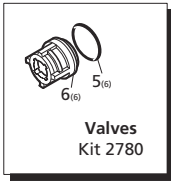

Special Parts / Kits

Code	Description	Qty.
2778	Viton water seals ø20	1
2779	Viton water seals ø22	1
980069	Packing extractor	1
2748	Rail kit 1-1/4" - 2 Rails - 4 Bolts - 4 Washers	1

Pos	Code	Description	Qty.	Pos	Code	Description	Qty.
1	1940260	Head bolt M10x80	(442 in/lbs) 8	28	850370	Bolt M8x16	(217 in/lbs) 8
2	650530	Washer	8	29	1140410	Bearing	2
3	1940140	Valve cap	(602 in/lbs) 6	30	1940050	Con-rod	(89 in/lbs) 3
3	1941970	Valve cap 1/4" threaded	(602 in/lbs) 1	31	1940530	Crankshaft 24mm	● 1
4	1940150	Ring	6	31	1940190	Crankshaft 24mm	○ 1
5	1140450	O-Ring ø20.24x2.62	12	31	1940170	Crankshaft 24mm	■ 1
6	1949050	Complete valve	6	31	1940160	Crankshaft 24mm	▲ 1
7	1940021	Pump head	● 1	32	650250	Key	1
7	1941210	Pump head	▲ 1	33	1941330	Pump housing	1
8	550350	O-Ring ø23.81x2.62	1	34	1140370	Vented oil cap	1
9	1140300	Plug 3/4" G	1	35	1260250	Oil sight glass	1
10	1980740	Plug 3/8" G	1	36	1260430	Snap ring	1
11	740290	O-Ring ø14x1.78	3	37	1940410	O-Ring ø132x3	1
12	1940440	High pressure packing w/ring ø20	3	38	1200430	Bolt M6x16	(89 in/lbs) 6
12	1940270	High pressure packing w/ring ø22	3	39	1949010	Compete cover	1
13	1940430	Front piston guide ø20	3	40	1780690	Contrast disc	1
13	1940200	Front piston guide ø22	3	41	1140450	O-Ring ø20.24x2.62	1
14	1940470	Low pressure seal ø20	3	42	820680	Oil seal	1
14	1940480	Low pressure seal ø22	3	43	1940560	Oil seal	3
15	1940450	Rear piston guide ø20	3	44	1940370	Rail 1-1/4"	2
15	1940460	Rear piston guide ø22	3	45	1940380	Bolt	4
16	820490	O-Ring ø34.65x1.78	3	46	200231	Washer	4
17	1940570	Nut	(106 in/lbs) 3	47	1941240	Open bearing support	1
18	1940580	Washer - Copper	3	51	1941220	Split O-Ring	3
19	1420430	Piston ø20	3	1949200	Complete pump head	● 1	
19	1420120	Piston ø22	3	1949202	Complete pump head	▲ 1	
20	880840	O-Ring ø9.25x1.78	3	1949203	Complete pump head	◆ 1	
21	960460	Slinger	3	75	1941270	Oil sight glass	1
22	1940120	Back-up ring	3	76	100410	O-Ring ø34.6x2.62	1
23	1940070	Guiding piston	3	77	1941260	Contrast disc	1
24	1940060	Piston pin	3	78	1941290	Seal	1
25	1941380	O-Ring ø66.34x2.62	2	79	1380510	Lockwasher	6
26	1941390	Shim 0.05 mm	1-3	80	1381550	Con-rod bolt	6
26	1941400	Shim 0.10 mm	1-3				
26	1941410	Shim 0.19 mm	1-3				
26	1941420	Shim 0.25 mm	1-3				
27	1949011	Side cover w/sight glass	1				

AR64516 Oil
OIL CAPACITY - 32 OZ

Legend			
ø 20	ø 20	ø 20	ø 22
For ●	For ■	For ▲	For ◆
XWA4G20	XWA7G22	XWA8G19	XWA9G16
XWA4G30	XWA7G32	XWA8G29	XWA9G24
XWA4G40	XWA7G35	XWA8G35	XWA9G30
	XWA7G40		
For ○			
XWA5.5G22			
XWA5.5G30			
XWA5.5G40