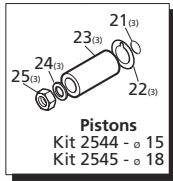

Special Parts / Kits

Code	Description	Qty.
2776	Viton water seals ø15	1
2777	Viton water seals ø18	1
2729	Rail Kit - 5/8" - 2 Rails & 4 Bolts	1
2633	Rail Kit - 1-3/4" - 2 Rails & 4 Bolts	1
2633H	Rail Kit - 2-5/8" - 2 Rails & 4 Bolts	1

Pos	Code	Description	Qty.	Pos	Code	Description	Qty.
1	960160	O-Ring ø17.86x2.62	6	30	1260460	Oil seal	3
2	1260162	Valve cap (442 in/lbs)	6	31	1780100	Rear piston guide ø15 ○ 3	3
3	1260162T	Valve Cap 1/4" threaded(442 in/lbs)	1	31	1780120	Rear piston guide ø18 ■▲ 3	3
4	1269050	Complete valve	6	32	770260	O-Ring ø23.52x1.78	3
5	880830	O-Ring ø15.54x2.62	6	33	1260440	Low pressure seal ø15 ○ 3	3
6	620301	Plug 1/8" G	1	33	1260450	Low pressure seal ø18 ■▲ 3	3
7	1780130	Support ring ø15 ○ 3	3	34	820361	Plug 1/2" G - Brass	3
8	1780140	Support ring ø18 ■▲ 3	3	35	180101	O-Ring ø17.5x2	1
9	1260130	High pressure packing ø15 ○ 3	3	36	1780020	Pump head	1
10	1260220	High pressure packing ø18 ■▲ 3	3	37	1381550	Washer	8
11	1780090	Piston guide ø15 ○ 3	3	38	1322730	Head bolt M6x60 (133 in/lbs)	8
12	1780110	Piston guide ø18 ■▲ 3	3	40	1321190	Bearing	1
13	1780010	Pump body	1	41	1321080	Snap ring	1
14	1266740	Side cover seal	1	45	1780150	Crankshaft 24mm ○ 1	1
15	1260790	Circlip øi52	1	45	1780160	Crankshaft 24mm ■ 1	1
16	1780550	Snap ring	1	45	1780180	Crankshaft 24mm ▲ 1	1
17	1780490	Bearing	1	46	1380520	Key	1
18	880130	Vented oil cap	1	47	1260750	Oil seal	1
19	1780050	Piston pin	3	57	1789201	Complete pump head ø15 ○ 1	1
20	1780510	O-Ring	1	57	1789202	Complete pump head ø18 ■▲ 1	1
21	1200430	Bolt M6x16 (89 in/lbs)	6	71	1260250	Oil sight glass	1
22	1789010	Complete cover	1	72	1260430	Snap ring	1
23	1780040	Con rod	3	73	1780690	Contrast disc	1
24	1780060	Guiding piston	3	74	1140450	O-Ring ø20.24x2.62	1
25	480480	O-Ring ø4.48x1.78	3				
26	1260091	Washer (slinger)	3				
27	1780070	Plunger ø15 ○ 3	3				
28	1780080	Plunger ø18 ■▲ 3	3				
29	1260100	Piston washer	3				
	1260110	Nut M8 (106 in/lbs)	3				
	1380141	Rail 5/8"	2				
	Z-Bracket 1-3/4"	Rail 1-3/4"	2				
	Z-Bracket	Rail 2-5/8"	2				
	740290	O-Ring ø14x1.78	3				
	1980740	Plug 3/8" G	3				
	1260470	Bolt M8x10	4				

AR64516 Oil 1
OIL CAPACITY - 14.5 OZ

Legend		
ø 15	ø 18	ø 18
For ○	For ▲	For ■
XM11.17	XM13.17	XM15.15