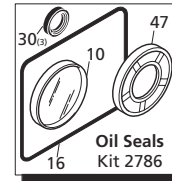

Repair Kits

Special Parts / Kits

Code	Description	Qty.
2776	Viton water seals ø15	1
2777	Viton water seals ø18	1
2729	Rail Kit - 5/8" - 2 Rails & 4 Bolts	1
2633	Rail Kit - 1-3/4" - 2 Rails & 4 Bolts	1
2633H	Rail Kit - 2-5/8" - 2 Rails & 4 Bolts	1

AR64516 Oil 1
OIL CAPACITY - 14.5 OZ

Legend		
ø 15	ø 18	ø 18
For ○	For ▲	For ■
XM11.17	XM13.17	XM15.15