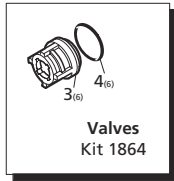

Repair Kits

Special Parts / Kits

Code	Description	Qty.
2776	Viton water seals ø15	1
2777	Viton water seals ø18	1
2729	Rail Kit - 5/8" - 2 Rails & 4 Bolts	1
2633	Rail Kit - 1-3/4" - 2 Rails & 4 Bolts	1
2633H	Rail Kit - 2-5/8" - 2 Rails & 4 Bolts	1

AR64516 Oil 1
OIL CAPACITY - 14.5 OZ

Legend		
ø 15	ø 18	ø 18
For ○	For ▲	For ■
XM11.17	XM13.17	XM15.15