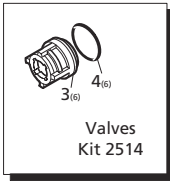

Repair Kits

Special Parts / Kits

Code	Description	Qty.
1837	Rail kit 5/8" - 2 Rails - 4 Bolts	(N only) 1
2633	Rail kit 1-3/4" - 2 Rails - 4 Bolts	(N only) 1
2633H	Rail kit 2-5/8" - 2 Rails - 4 Bolts	(N only) 1