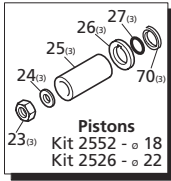

Repair Kits

Special Parts / Kits

Code	Description	Qty.
1837	Rail kit 5/8" - 2 Rails - 4 Bolts	(N only) 1
2633	Rail kit 1-3/4" - 2 Rails - 4 Bolts	(N only) 1
2633H	Rail kit 2-5/8" - 2 Rails - 4 Bolts	(N only) 1