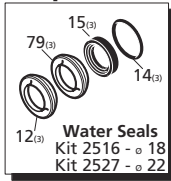

Repair Kits

Special Parts / Kits

Code	Description	Qty.
1837	Rail kit 5/8" - 2 Rails - 4 Bolts	(N only) 1
2633	Rail kit 1-3/4" - 2 Rails - 4 Bolts	(N only) 1
2633H	Rail kit 2-5/8" - 2 Rails - 4 Bolts	(N only) 1