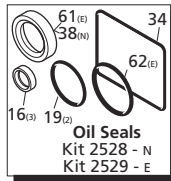

Repair Kits

Special Parts / Kits

Code	Description	Qty.
1837	Rail kit 5/8" - 2 Rails - 4 Bolts	(N only) 1
2633	Rail kit 1-3/4" - 2 Rails - 4 Bolts	(N only) 1
2633H	Rail kit 2-5/8" - 2 Rails - 4 Bolts	(N only) 1