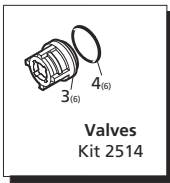

Repair Kits

Special Parts / Kits

Code	Description	Qty.
1837	Rail kit 5/8" - 2 Rails - 4 Bolts	1
2633	Rail kit 1-3/4" - 2 Rails - 4 Bolts	1
2633H	Rail kit 2-5/8" - 2 Rails - 4 Bolts	1

Pos	Code	Description	Qty.	Pos	Code	Description	Qty.	
1	960161	O-Ring ϕ 7.86x2.62	6	39	2280100	Crankshaft 24mm	1	
2	2340030	Valve cap (478 in/lbs)	6	2280080	Crankshaft 24mm	1		
3	960850T	Valve cap 1/4" threaded - SS (478 in/lbs)	1	2280060	Crankshaft 24mm	1		
4	2349050	Complete valve	6	1382810	Shim 0.05 mm	1-3		
11	880831	O-Ring ϕ 15.54x2.62	6	1380120	Shim 0.10 mm	1-3		
12	960110	Support ring	3	1380130	Shim 0.20 mm	1-3		
13	840320	Support ring	3	1380530	Shim 0.25 mm	1-3		
14	880321	Seal	3	41	2340280	Open bearing support	1	
15	840331	High pressure packing	3	42	740290	O-Ring ϕ 14x1.78	2	
16	2340140	Front piston guide	3	43	2340350	Plug 3/8" G	2	
17	2340160	Front piston guide	3	46	2340050	Plug NPT	1	
18	961241	O-Ring ϕ 31.47x1.78	3	48	2340350	Plug 3/8" G	1	
19	880331	Gasket	3	49	2340360	Plug G	1	
20	840341	Low pressure seal	3	50	2340370	Pump head G	1	
21	1383130	Oil seal	3	70	2340340	Pump head G	1	
22	2340240	Bolt M8x16 (217 in/lbs)	8	77	1383440	Head bolt M8x70 (217 in/lbs)	8	
23	2349011	Side cover w/sight glass	1	78	2340190	Ring	3	
24	640030	O-Ring ϕ 59.99x2.62	2	79	840370	Bearing	1	
25	2280240	Bearing	1	80	2349200	Complete pump head	1	
26	2340260	Pump housing	1	81	2349203	Complete pump head	1	
27	880130	Oil cap	1	86	2349205	Complete pump head	1	
28	2340060	Nut (106 in/lbs)	3	87	2340310	Back-up ring	3	
29	2340200	Washer	3	88	2340330	Back-up ring	3	
30	1383230	Ceramic piston	3	89	180102	O-Ring ϕ 17.5x2 G	1	
31	1383340	Ceramic piston	3		81	740291	O-Ring ϕ 14x1.78 G	1
32	2340110	Rear piston guide	3		86	1260250	Oil sight glass	1
33	2340130	Rear piston guide	3		87	1260430	Snap ring	1
34	480482	O-Ring ϕ 4.48x1.78	3		88	1780690	Contrast disc	1
35	2340070	Guiding piston	3		89	1140450	O-Ring ϕ 20.24x2.62	1
36	1380060	Piston pin	3		AR64516	Oil	1	
37	1383020	Con rod - Bronze	3			OIL CAPACITY - 15 OZ		
38	1780510	O-Ring ϕ 106x3	1					
	2349010	Complete rear cover	1					
	2340250	Bolt M6x14 (89 in/lbs)	6					
	1380520	Key	1					
	180340	Oil seal	1					