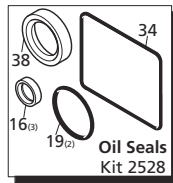

Repair Kits

Special Parts / Kits

Code	Description	Qty.
1837	Rail kit 5/8" - 2 Rails - 4 Bolts	1
2633	Rail kit 1-3/4" - 2 Rails - 4 Bolts	1
2633H	Rail kit 2-5/8" - 2 Rails - 4 Bolts	1

Pos	Code	Description	Qty.	Pos	Code	Description	Qty.	
1	960161	O-Ring ϕ 7.86x2.62	6	39	2280100	Crankshaft 24mm	1	
2	2340030	Valve cap (478 in/lbs)	6	2280080	Crankshaft 24mm	1		
3	960850T	Valve cap 1/4" threaded - SS (478 in/lbs)	1	2280060	Crankshaft 24mm	1		
4	2349050	Complete valve	6	1382810	Shim 0.05 mm	1-3		
11	880831	O-Ring ϕ 15.54x2.62	6	1380120	Shim 0.10 mm	1-3		
12	960110	Support ring	3	1380130	Shim 0.20 mm	1-3		
13	840320	Support ring	3	1380530	Shim 0.25 mm	1-3		
14	880321	Seal	3	41	2340280	Open bearing support	1	
15	840331	High pressure packing	3	42	740290	O-Ring ϕ 14x1.78	2	
16	2340140	Front piston guide	3	43	2340350	Plug 3/8" G	2	
17	2340160	Front piston guide	3	46	2340050	Plug NPT	1	
18	961241	O-Ring ϕ 31.47x1.78	3	48	2340350	Plug 3/8" G	1	
19	880331	Gasket	3	49	2340360	Plug G	1	
20	840341	Low pressure seal	3	50	2340370	Pump head G	1	
21	1383130	Oil seal	3	70	2340340	Pump head G	1	
22	2340240	Bolt M8x16 (217 in/lbs)	8	77	1383440	Head bolt M8x70 (217 in/lbs)	8	
23	2349011	Side cover w/sight glass	1	78	2340190	Ring	3	
24	640030	O-Ring ϕ 59.99x2.62	2	79	840370	Bearing	1	
25	2280240	Bearing	1	80	2349200	Complete pump head	1	
26	2340260	Pump housing	1	81	2349203	Complete pump head	1	
27	880130	Oil cap	1	86	2349205	Complete pump head	1	
28	2340060	Nut (106 in/lbs)	3	87	2340310	Back-up ring	3	
29	2340200	Washer	3	88	2340330	Back-up ring	3	
30	1383230	Ceramic piston	3	89	180102	O-Ring ϕ 17.5x2 G	1	
31	1383340	Ceramic piston	3		81	740291	O-Ring ϕ 14x1.78 G	1
32	2340110	Rear piston guide	3		86	1260250	Oil sight glass	1
33	2340130	Rear piston guide	3		87	1260430	Snap ring	1
34	480482	O-Ring ϕ 4.48x1.78	3		88	1780690	Contrast disc	1
35	2340070	Guiding piston	3		89	1140450	O-Ring ϕ 20.24x2.62	1
36	1380060	Piston pin	3		AR64516	Oil	1	
37	1383020	Con rod - Bronze	3			OIL CAPACITY - 15 OZ		
38	1780510	O-Ring ϕ 106x3	1					
	2349010	Complete rear cover	1					
	2340250	Bolt M6x14 (89 in/lbs)	6					
	1380520	Key	1					
	180340	Oil seal	1					