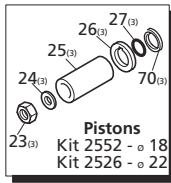

Repair Kits

Special Parts / Kits

Code	Description	Qty.
1837	Rail kit 5/8" - 2 Rails - 4 Bolts	1
2633	Rail kit 1-3/4" - 2 Rails - 4 Bolts	1
2633H	Rail kit 2-5/8" - 2 Rails - 4 Bolts	1

Pos	Code	Description	Qty.	Pos	Code	Description	Qty.	
1	960161	O-Ring ϕ 7.86x2.62	6	39	2280100	Crankshaft 24mm	1	
2	2340030	Valve cap (478 in/lbs)	6	2280080	Crankshaft 24mm	1		
3	960850T	Valve cap 1/4" threaded - SS (478 in/lbs)	1	2280060	Crankshaft 24mm	1		
4	2349050	Complete valve	6	1382810	Shim 0.05 mm	1-3		
11	880831	O-Ring ϕ 15.54x2.62	6	1380120	Shim 0.10 mm	1-3		
12	960110	Support ring	3	1380130	Shim 0.20 mm	1-3		
13	840320	Support ring	3	1380530	Shim 0.25 mm	1-3		
14	880321	Seal	3	41	2340280	Open bearing support	1	
15	840331	High pressure packing	3	42	740290	O-Ring ϕ 14x1.78	2	
16	2340140	Front piston guide	3	43	2340350	Plug 3/8" G	2	
17	2340160	Front piston guide	3	46	2340050	Plug NPT	1	
18	961241	O-Ring ϕ 31.47x1.78	3	48	2340350	Plug 3/8" G	1	
19	880331	Gasket	3	49	2340360	Plug G	1	
20	840341	Low pressure seal	3	50	2340370	Pump head G	1	
21	1383130	Oil seal	3	70	2340340	Pump head G	1	
22	2340240	Bolt M8x16 (217 in/lbs)	8	77	1383440	Head bolt M8x70 (217 in/lbs)	8	
23	2349011	Side cover w/sight glass	1	78	2340190	Ring	3	
24	640030	O-Ring ϕ 59.99x2.62	2	79	840370	Bearing	1	
25	2280240	Bearing	1	80	2349200	Complete pump head	1	
26	2340260	Pump housing	1	81	2349203	Complete pump head	1	
27	880130	Oil cap	1	86	2349205	Complete pump head	1	
28	2340060	Nut (106 in/lbs)	3	87	2340310	Back-up ring	3	
29	2340200	Washer	3	88	2340330	Back-up ring	3	
30	1383230	Ceramic piston	3	89	180102	O-Ring ϕ 17.5x2 G	1	
31	1383340	Ceramic piston	3		81	740291	O-Ring ϕ 14x1.78 G	1
32	2340110	Rear piston guide	3		86	1260250	Oil sight glass	1
33	2340130	Rear piston guide	3		87	1260430	Snap ring	1
34	480482	O-Ring ϕ 4.48x1.78	3		88	1780690	Contrast disc	1
35	2340070	Guiding piston	3		89	1140450	O-Ring ϕ 20.24x2.62	1
36	1380060	Piston pin	3		AR64516	Oil	1	
37	1383020	Con rod - Bronze	3			OIL CAPACITY - 15 OZ		
38	1780510	O-Ring ϕ 106x3	1					
	2349010	Complete rear cover	1					
	2340250	Bolt M6x14 (89 in/lbs)	6					
	1380520	Key	1					
	180340	Oil seal	1					