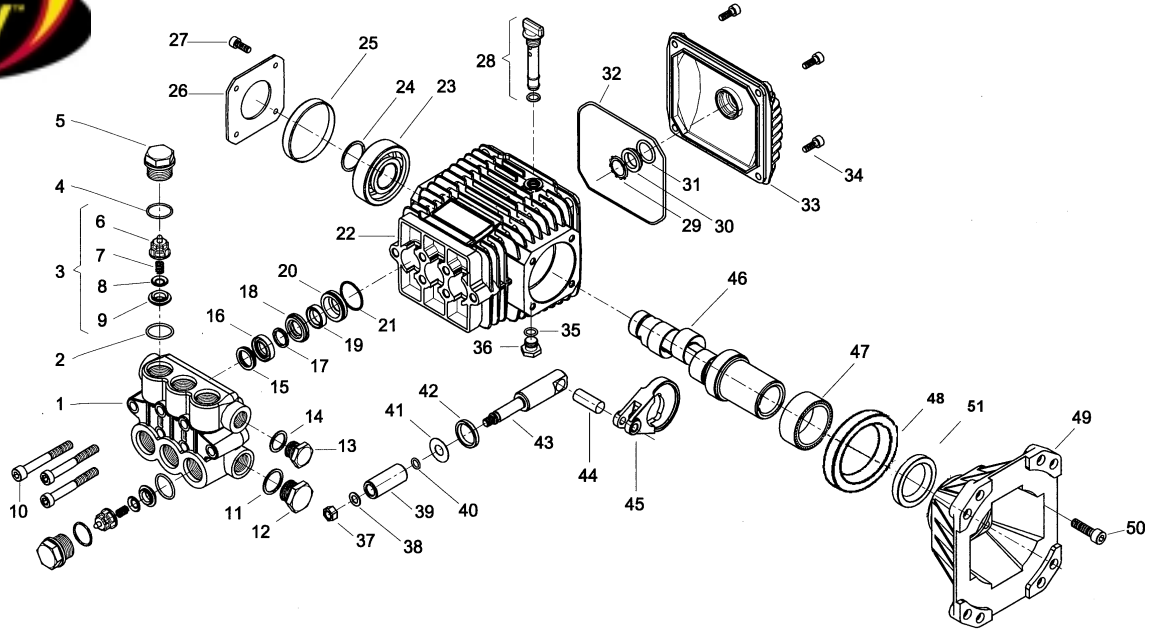

Legacy Model WMG 1" 3030-3535

POS NO.	PART NO.	DESCRIPTION	KIT	NO. PCS.
1	15-040119282	Pump Head (D.15)		1
2	15-040023512	Valves Assembly Seat	124	6
3	15-049887973	Check Valves	124	6
4	15-803182002	O-Ring Dia. 2.62 x 17.13	67	6
5	15-070040532	Ex. Deep Sealing Valve Cap M27 x 1.5	67	6
6	15-040114322	Valve Guide	124	6
7	15-040330512	Valve Spring	124	6
8	15-060068512	Valve	124	6
9	15-040023512	Valves Assembly Seat	124	6
10	15-862945002	Screw M8 x 60 UNI 5931		6
11	15-824140002	Gasket for Coupling 21.2 x 26 x 1		1
12	15-852629002	Plug G 1/2"		1
13	15-852579002	Plug G 3/8		1
14	15-824109002	Copper Gasket Dia. 17 x 22 x 1		1
15	15-040270322	Seal Packer	68, 73	3
16	15-802020002	Packing D.15	68, 73	3
17	15-040269322	Anti-Extrusion Ring	68, 73	3
18	15-040268532	Front Gland	73	3
19	15-802034002	U Pressure Seal Dia 15 x 22 x 5.5	68, 73	3
20	15-040166532	Packing Retainer	68	3
21	15-803073002	O-Ring Dia. 23.52 x 1.78	68, 73	3
22	15-040110092	Crankcase		1
23	15-812725002	Bearing Riv 6B 25		1
24	15-801185002	Shaft Ring Dia. 25		1
25	15-802101002	Cap, RCA 6210		1
26	15-050045612	Crankcase Cover		1
27	15-862108002	Screw M6x16 UNI 5931		4