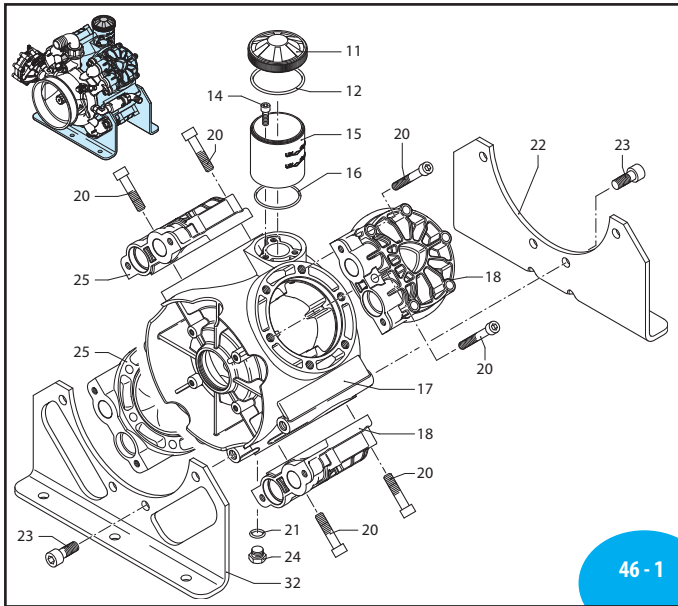

A.R. NORTH AMERICA

BHA 170 - BHA 200