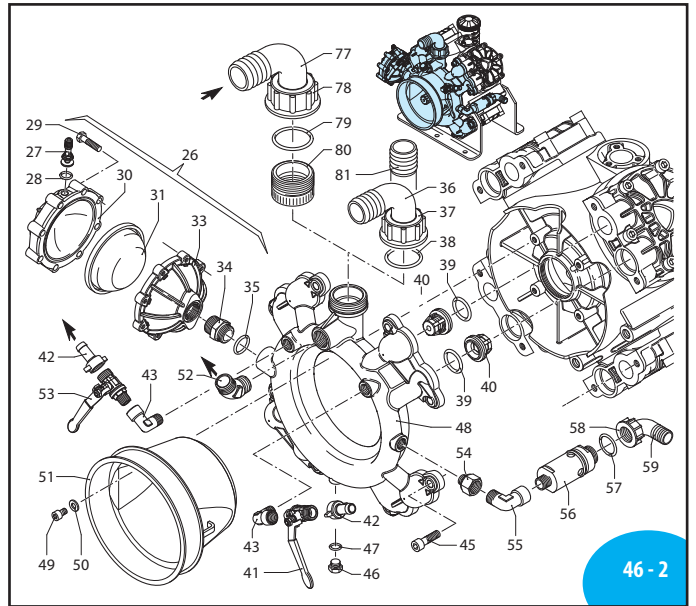

A.R. NORTH AMERICA

BHA 170 - BHA 200