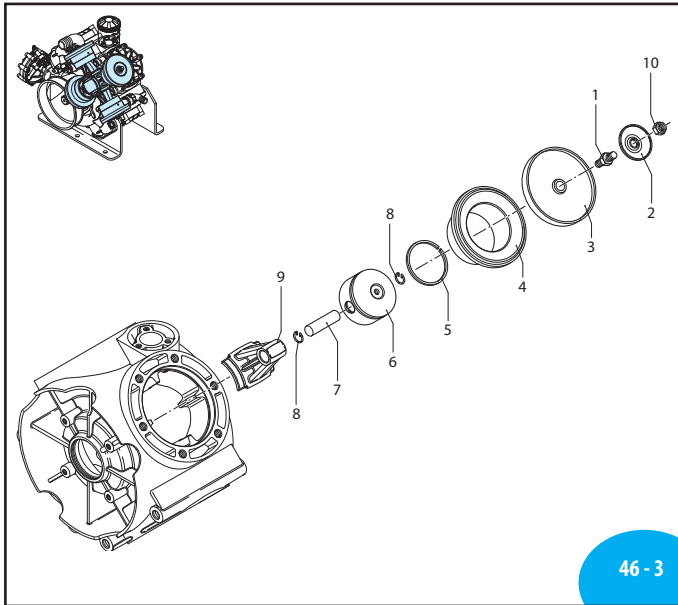

A.R. NORTH AMERICA

BHA 170 - BHA 200

46 - 1

46 - 3