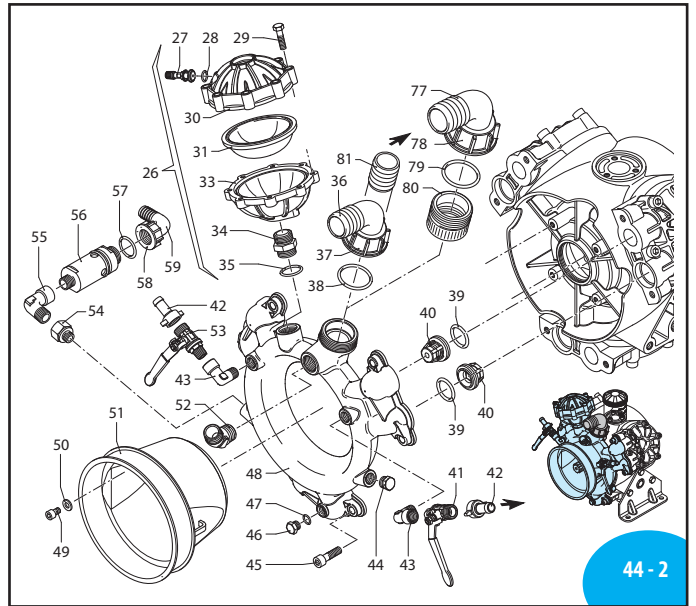

A.R. NORTH AMERICA

BHA 130 - BHA 150

BHA 130 - BHA 150

Pos	Code	Discription	Qty	Note
1	2240100	Hub pin	3	C ₃₀
2	580090	Wobble plate	3	
3	2240080	Diaphragm	3	NBR
	2240085	Diaphragm	3	Desmopan
4	2240560	Sleeve	3	BHA 130
	2240520	Sleeve	3	BHA 150
5	2240570	Piston ring	3	BHA 130
	2240360	Piston ring	3	BHA 150
6	2240550	Piston Ø 76	3	BHA 130
	2240350	Piston Ø 82	3	BHA 150
7	2240580	Pin	3	BHA 130
	540070	Pin	3	BHA 150
8	160691	Ring circlip Øi 18	6	
9	2240090	Connecting-rod	3	
10	2240110	Nut M10	3	SS C ₃₀
11	1800060	Plug black	1	BHA 130
	750050	Plug red	1	BHA 150
12	1040060	O-ring Ø 72.69x2.62	1	
14	540290	Screw TCEI M8x25	3	C ₁₀
15	2240070	Tank	1	
16	2240270	O-ring Ø 67.95x2.62	1	
17	2240011	Pump body	1	
18	2240452	Head marked DX	2	
20	2240470	Screw TCEI M12x70	18	C ₅₀
21	180101	O-ring Ø 17.5x2	2	
22	2240190	Foot	2	
23	540100	Screw TE M12x40	6	C ₅₀
24	820361	Plug 1/2" G brass	2	C ₂₀
25	2240453	Head marked SX	1	
26	1527	Air chamber	1	
27	180020	Air valve	1	C ₄
28	650542	Gasket	1	
29	380410	Screw TCEI M8x40	8	C ₂₀
30	620234	Semi air chamber upper	1	Anodized
31	550190	Semi air chamber	1	NBR
33	2240481	Halfball lower	1	
34	2240490	Fitting	1	Brass (a)
35	720030	O-ring Ø 22.22x2.62	1	
36	540550	Elbow Ø 40	1	
37	540540	Ring nut 1" 3/4 G	1	
38	250310	O-ring Ø 36.14x2.62	1	
39	680070	O-ring Ø 31.5x4.25	6	90Sh
40	759051	Valve	6	
41	130491	Cock 3/8" G - 1/2" G M-M DX	1	C ₂₀
42	110130	Ring nut 1/2"	2	
43	900210	Fitting 3/8" G M-F	2	
44	880530	Plug 3/8" G	1	C ₂₀
45	650330	Screw TCEI M10x35	6	C ₄₀
46	880581	Plug 1/4" G	1	C ₂₀
47	820510	O-ring Ø 10.82x1.78	1	