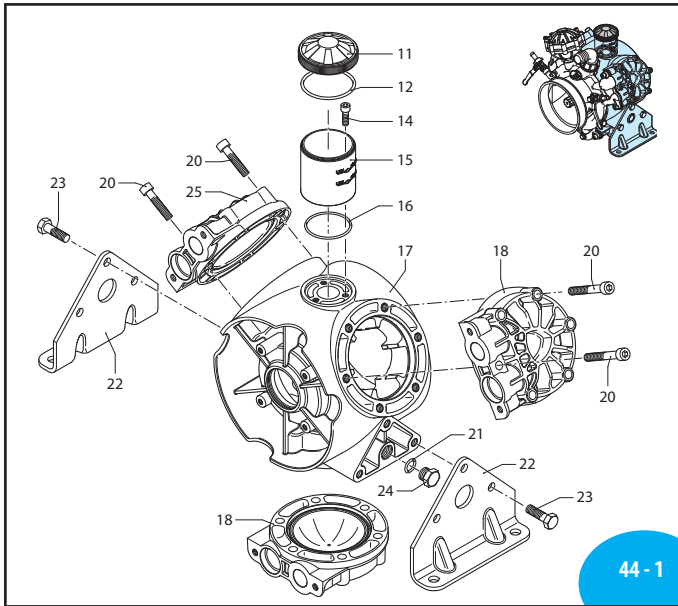

A.R. NORTH AMERICA

BHA 130 - BHA 150

BHA 130 - BHA 150

Pos	Code	Discription	Qty	Note
1	2240100	Hub pin	3	C ₃₀
2	580090	Wobble plate	3	
3	2240080	Diaphragm	3	NBR
	2240085	Diaphragm	3	Desmopan
4	2240560	Sleeve	3	BHA 130
	2240520	Sleeve	3	BHA 150
5	2240570	Piston ring	3	BHA 130
	2240360	Piston ring	3	BHA 150
6	2240550	Piston Ø 76	3	BHA 130
	2240350	Piston Ø 82	3	BHA 150
7	2240580	Pin	3	BHA 130
	540070	Pin	3	BHA 150
8	160691	Ring circlip Øi 18	6	
9	2240090	Connecting-rod	3	
10	2240110	Nut M10	3	SS C ₃₀
11	1800060	Plug black	1	BHA 130
	750050	Plug red	1	BHA 150
12	1040060	O-ring Ø 72.69x2.62	1	
14	540290	Screw TCEI M8x25	3	C ₁₀
15	2240070	Tank	1	
16	2240270	O-ring Ø 67.95x2.62	1	
17	2240011	Pump body	1	
18	2240452	Head marked DX	2	
20	2240470	Screw TCEI M12x70	18	C ₅₀
21	180101	O-ring Ø 17.5x2	2	
22	2240190	Foot	2	
23	540100	Screw TE M12x40	6	C ₅₀
24	820361	Plug 1/2" G brass	2	C ₂₀
25	2240453	Head marked SX	1	
26	1527	Air chamber	1	
27	180020	Air valve	1	C ₄
28	650542	Gasket	1	
29	380410	Screw TCEI M8x40	8	C ₂₀
30	620234	Semi air chamber upper	1	Anodized
31	550190	Semi air chamber	1	NBR
33	2240481	Halfball lower	1	
34	2240490	Fitting	1	Brass (a)
35	720030	O-ring Ø 22.22x2.62	1	
36	540550	Elbow Ø 40	1	
37	540540	Ring nut 1" 3/4 G	1	
38	250310	O-ring Ø 36.14x2.62	1	
39	680070	O-ring Ø 31.5x4.25	6	90Sh
40	759051	Valve	6	
41	130491	Cock 3/8" G - 1/2" G M-M DX	1	C ₂₀
42	110130	Ring nut 1/2"	2	
43	900210	Fitting 3/8" G M-F	2	
44	880530	Plug 3/8" G	1	C ₂₀
45	650330	Screw TCEI M10x35	6	C ₄₀
46	880581	Plug 1/4" G	1	C ₂₀
47	820510	O-ring Ø 10.82x1.78	1	