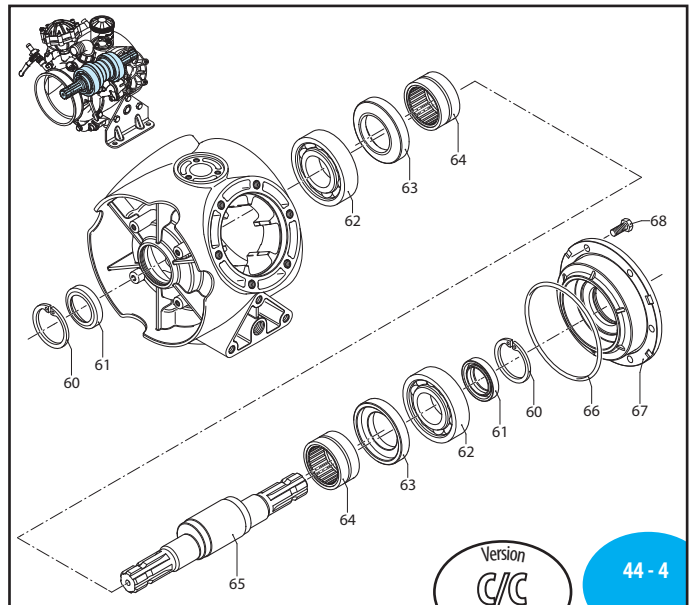

A.R. NORTH AMERICA

BHA 130 - BHA 150

BHA 130 - BHA 150

Pos	Code	Discription	Qty	Note
1	2240100	Hub pin	3	C ₃₀
2	580090	Wobble plate	3	
3	2240080	Diaphragm	3	NBR
	2240085	Diaphragm	3	Desmopan
4	2240560	Sleeve	3	BHA 130
	2240520	Sleeve	3	BHA 150
5	2240570	Piston ring	3	BHA 130
	2240360	Piston ring	3	BHA 150
6	2240550	Piston Ø 76	3	BHA 130
	2240350	Piston Ø 82	3	BHA 150
7	2240580	Pin	3	BHA 130
	540070	Pin	3	BHA 150
8	160691	Ring circlip Øi 18	6	
9	2240090	Connecting-rod	3	
10	2240110	Nut M10	3	SS C ₃₀
11	1800060	Plug black	1	BHA 130
	750050	Plug red	1	BHA 150
12	1040060	O-ring Ø 72.69x2.62	1	
14	540290	Screw TCEI M8x25	3	C ₁₀
15	2240070	Tank	1	
16	2240270	O-ring Ø 67.95x2.62	1	
17	2240011	Pump body	1	
18	2240452	Head marked DX	2	
20	2240470	Screw TCEI M12x70	18	C ₅₀
21	180101	O-ring Ø 17.5x2	2	
22	2240190	Foot	2	
23	540100	Screw TE M12x40	6	C ₅₀
24	820361	Plug 1/2" G brass	2	C ₂₀
25	2240453	Head marked SX	1	
26	1527	Air chamber	1	
27	180020	Air valve	1	C ₄
28	650542	Gasket	1	
29	380410	Screw TCEI M8x40	8	C ₂₀
30	620234	Semi air chamber upper	1	Anodized
31	550190	Semi air chamber	1	NBR
33	2240481	Halfball lower	1	
34	2240490	Fitting	1	Brass (a)
35	720030	O-ring Ø 22.22x2.62	1	
36	540550	Elbow Ø 40	1	
37	540540	Ring nut 1" 3/4 G	1	
38	250310	O-ring Ø 36.14x2.62	1	
39	680070	O-ring Ø 31.5x4.25	6	90Sh
40	759051	Valve	6	
41	130491	Cock 3/8" G - 1/2" G M-M DX	1	C ₂₀
42	110130	Ring nut 1/2"	2	
43	900210	Fitting 3/8" G M-F	2	
44	880530	Plug 3/8" G	1	C ₂₀
45	650330	Screw TCEI M10x35	6	C ₄₀
46	880581	Plug 1/4" G	1	C ₂₀
47	820510	O-ring Ø 10.82x1.78	1	