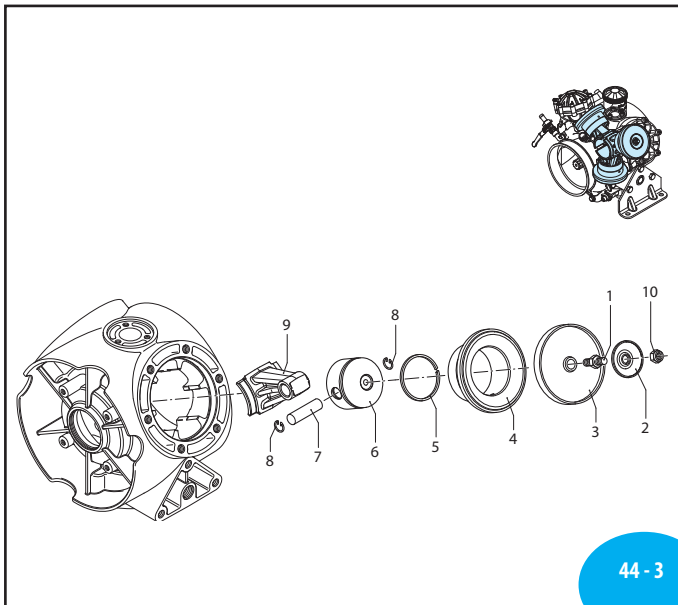

A.R. NORTH AMERICA

BHA 130 - BHA 150

BHA 130 - BHA 150

Pos	Code	Discription	Qty	Note
1	2240100	Hub pin	3	C ₃₀
2	580090	Wobble plate	3	
3	2240080	Diaphragm	3	NBR
	2240085	Diaphragm	3	Desmopan
4	2240560	Sleeve	3	BHA 130
	2240520	Sleeve	3	BHA 150
5	2240570	Piston ring	3	BHA 130
	2240360	Piston ring	3	BHA 150
6	2240550	Piston Ø 76	3	BHA 130
	2240350	Piston Ø 82	3	BHA 150
7	2240580	Pin	3	BHA 130
	540070	Pin	3	BHA 150
8	160691	Ring circlip Øi 18	6	
9	2240090	Connecting-rod	3	
10	2240110	Nut M10	3	SS C ₃₀
11	1800060	Plug black	1	BHA 130
	750050	Plug red	1	BHA 150
12	1040060	O-ring Ø 72.69x2.62	1	
14	540290	Screw TCEI M8x25	3	C ₁₀
15	2240070	Tank	1	
16	2240270	O-ring Ø 67.95x2.62	1	
17	2240011	Pump body	1	
18	2240452	Head marked DX	2	
20	2240470	Screw TCEI M12x70	18	C ₅₀
21	180101	O-ring Ø 17.5x2	2	
22	2240190	Foot	2	
23	540100	Screw TE M12x40	6	C ₅₀
24	820361	Plug 1/2" G brass	2	C ₂₀
25	2240453	Head marked SX	1	
26	1527	Air chamber	1	
27	180020	Air valve	1	C ₄
28	650542	Gasket	1	
29	380410	Screw TCEI M8x40	8	C ₂₀
30	620234	Semi air chamber upper	1	Anodized
31	550190	Semi air chamber	1	NBR
33	2240481	Halfball lower	1	
34	2240490	Fitting	1	Brass (a)
35	720030	O-ring Ø 22.22x2.62	1	
36	540550	Elbow Ø 40	1	
37	540540	Ring nut 1" 3/4 G	1	
38	250310	O-ring Ø 36.14x2.62	1	
39	680070	O-ring Ø 31.5x4.25	6	90Sh
40	759051	Valve	6	
41	130491	Cock 3/8" G - 1/2" G M-M DX	1	C ₂₀
42	110130	Ring nut 1/2"	2	
43	900210	Fitting 3/8" G M-F	2	
44	880530	Plug 3/8" G	1	C ₂₀
45	650330	Screw TCEI M10x35	6	C ₄₀
46	880581	Plug 1/4" G	1	C ₂₀
47	820510	O-ring Ø 10.82x1.78	1	