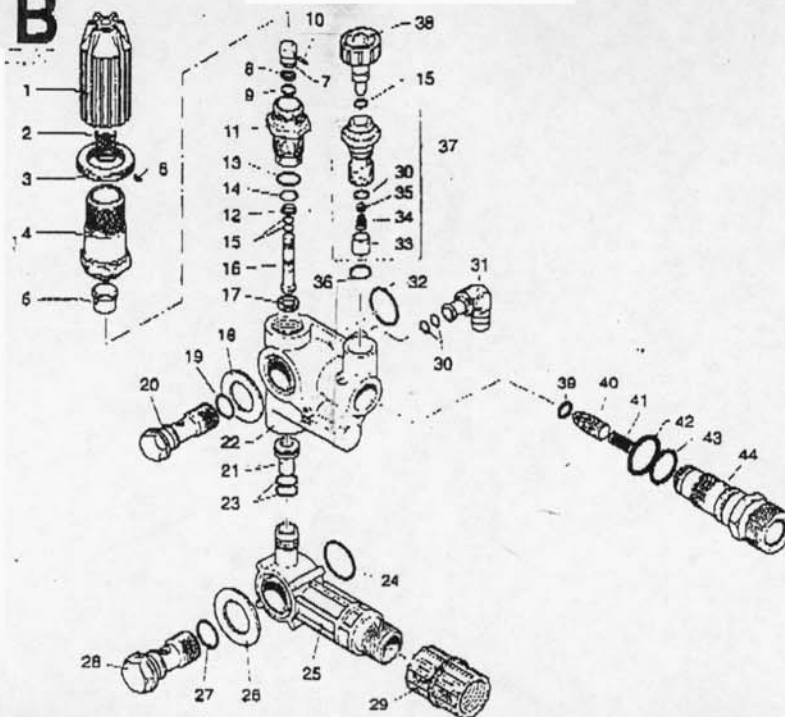

# Combiset B

Pos.	Code	Description	Qty.
1	1080331	Knob	1
2	1271070	Spring	1
3	1080350	Lock nut	1
4	1080341	Spring guide	1
5	1260701	Spring plate	1
6	1080360	Set screw	1
7	1080041	Upper piston	1
8	1080401	Ring	1
9	1080250	O-Ring	1
10	1080070	Pin	1
11	1260730	Piston guide	1
12	1271170	Ring	1
13	740290	O-Ring	1
14	800560	O-Ring	1
15	1080190	O-Ring	3
16	1271160	Lower piston	1
17	1080121	By-pass seat	1
18	1260570	Washer	1
19	390080	O-Ring	2
20	1540270	Brass bolt	1
21	1540430	Steel bolt	1
22	1271640	Valve housing	1
23	770140	O-Ring	2
24	1180140	O-Ring	1
25	1260540	Inlet fitting plastic	1
26	1265890	Inlet fitting brass	1
27	1260560	Washer	1
28	880270	O-Ring	1
29	1540260	Brass bolt	1
30	1264750	Garden hose adapter	1
31	480480	O-Ring	3
32	1260670	Detergent fitting	1
33	720030	O-Ring	1
34	1282940	Valve cage	1
35	1250270	Valve spring	1
36	1250280	Inox ball	1
37	880840	O-Ring	1
38	1269041	Injector housing	1
39	1289010	Complete knob	1
40	1460430	O-Ring	1
41	1540170	Shutter valve	1
42	1080091	Spring	1

Pos.	Code	Description	Qty.
42	394280	O-Ring	1
43	1200690	O-Ring	1
	1270090	Detergent injector	1
	1270100	Detergent injector	1
	1270140	Detergent injector	1
	1270150	Detergent injector	1

Legend	
For ○	For □
AR2940	AR2941
AR2942	AR2943
AR2945	AR2944
AR2947	AR2946

## Repair Kits

O-Rings		Bolts	
Kit 2697		Kit 2126	
Pos.	Qty.	Pos.	Qty.
8	1	30	1
9	1	32	1
12	1	33	1
13	1	34	1
14	3	35	1
15	2	36	1
19	2	39	1
23	1	42	1
24	1	43	1
27	3		
		18	1
		19	2
		20	1
		26	1
		27	1
		28	1