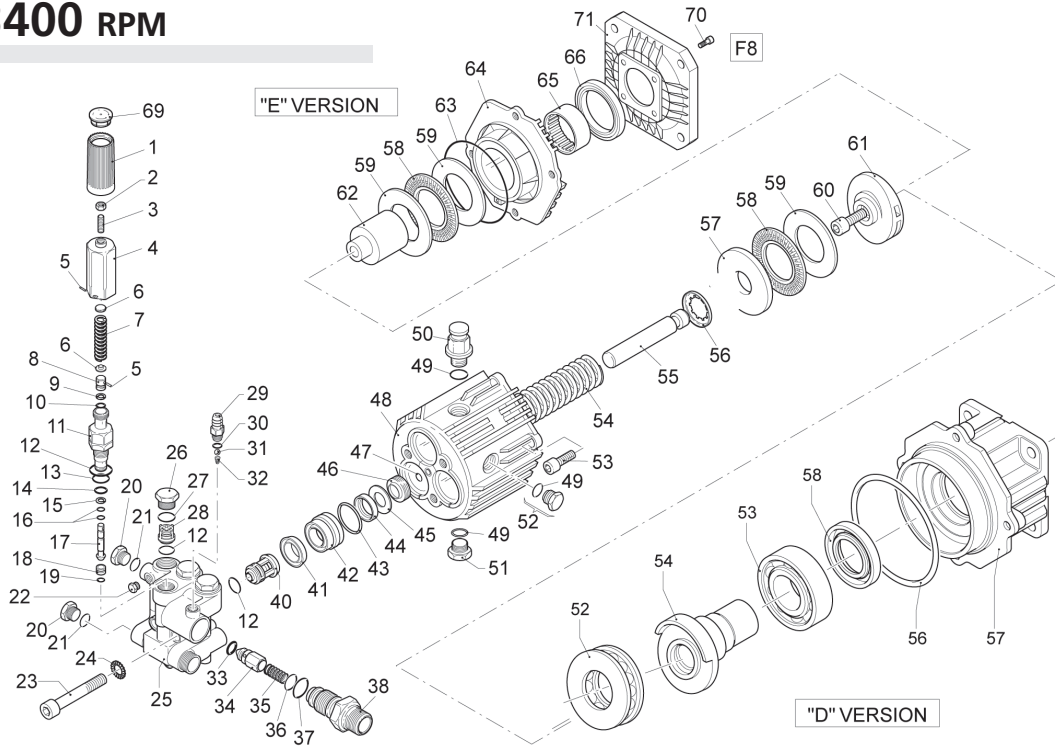

XJV 3400 RPM

Pos.	Code	Description	Qty.
1	1981780	Adjusting cap cover	1
2	1980300	Nut	1
3	1540560	Adjusting screw	1
4	1980390	Adjusting cap	1
5	1080070	Pin	2
6	1980220	Spring plate	2
7	1271070	Spring	1
8	1080041	Upper piston	1
9	1080401	Back-up ring	1
10	1080250	O-Ring	1
11	1980210	Piston guide	1
12	880830	O-Ring	7
13	740290	O-Ring	1
14	800560	O-Ring	1
15	1271170	Back-up ring	1
16	1080190	O-Ring	2
17	1271160	Lower piston	1
18	1980200	Piston seat	1
19	1470210	O-Ring	1
20	880581	Plug 1/4G	2
21	820510	O-Ring	2
22	620301	Plug 1/8G	1
23	1980310	Head bolt (443 in/lbs)	3
24	650530	Washer	3
25	1980020	Pump head	1
26	1260162	Valve cap (443 in/lbs)	3
27	960160	O-Ring	3
28	1269050	Discharge valve	6
29	1560490	Injector barb	1
30	480480	O-Ring	1
31	1250280	Ball	1
32	1560520	Spring	1
33	1460430	O-Ring	1
34	1540170	Shutter valve	1
35	1080091	Spring	1
36	394280	O-Ring	1
37	1200690	O-Ring	1
38	1270140	Chemical injector	1
39	1980130	Bearing	1
40	1980240	Bearing	1
41	1980250	Bearing	1
42	1989050	Inlet valve	3

Pos.	Code	Description	Qty.
41	1342761	High pressure packing	3
42	1980180	Piston guide	3
43	770130	O-Ring	3
44	1260440	Low pressure seal	3
45	1980170	Seal retainer	3
46	1980410	Oil seal	3
47	770090	O-Ring	1
48	1980010	Crankcase body	1
49	740290	O-Ring	3
50	1980380	Vented oil cap	1
51	1980740	Brass plug	1
52	1980290	Sight glass	1
53	180030	Bolt (228 in/lbs)	4
54	1981140	Plunger spring	3
55	1980140	Plunger	3
56	1980150	Plunger spring retainer	3
57	1980130	Plunger plate	1
58	1980250	Thrust bearing	2
59	1980240	Bearing race	3
60	850370	Bolt	1
61	1980080	Wobble plate	○1
62	1980070	Wobble plate	□1
63	1980060	Wobble plate	▽1
64	1980050	Wobble plate	◆1
65	1980110	Crankshaft	1
66	1980340	O-Ring	1
67	1980040	Crankcase cover	1
68	1980230	Roller bearing	1
69	480671	Oil seal	1
70	1981420	Flange	1
71	1981770	Adjusting cap plug	1
72	651000	Bolt	4
73	1320060	Motor flange	1
74	1982810	Angle Plate	1
75	1982360	Bearing	1
76	1140380	Oil Seal	1
77	1980340	O-Ring	1