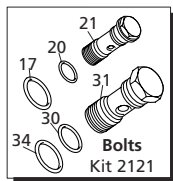

Repair Kits

Pos	Code	Description	Qty.	Pos	Code	Description	Qty.	Legend
1	1560580	Cap	1	36	1560530	Injector body 3/8" G 2.1	■ 1	3/B
2	320360	Bolt M8x22	1	37	1560520	Spring	■ 1	For ●
3	1660210	Nut M8	1	38	1250280	Ball	■ 1	AR20992
4	1560400	Unloader knob	1	39	480480	O-Ring ø4.48x1.78	■ 1	3/B + IDR
5	1560420	Bolt	1	40	1560650	Hose barb (adjustable)	■ 1	For ■
6	1080070	Pin	1	41	800560	O-Ring ø8.73x1.78	■ 1	AR22287
7	2260120	Spring guide	1	42	480560	O-Ring ø6.75x1.78	■ 1	
8	2260140	Upper plate	1	43	1560670	Detergent regulator knob	■ 1	
9	1560350	Spring	1	44	1560660	Ring	■ 1	
10	2260130	Lower plate	1					
11	2260060	Piston	1					
12	2260100	O-Ring ø6.02x2.62	2					
13	2260040	Piston guide	1					
14	740290	O-Ring ø14x1.78	1					
15	394280	O-Ring ø12.42x1.78	1					
16	2260070	By-pass jet	1					
17	2260190	O-Ring ø20.29x2.62	1					
18	2260080	Seat	1					
19	1260740	O-Ring ø10.77x2.62	1					
20	390080	O-Ring ø11.91x2.62	1					
21	2260180	Thread bolt 3/8" G	1					
22	1560150	O-Ring ø5.94x3.53	1					
23	1560100	Shutter valve	1					
24	1560140	Spring	1					
25	180101	O-Ring ø17.5x2	1					
26	1560111	Adaptor 3/8" G - Steel	1					
27	2260170	Valve housing	1					
28	390080	O-Ring ø11.91x2.62	1					
29	1540440	By-pass housing 1/2" NPT	1					
	1540470	By-pass housing 1/2" G	1					
30	880270	O-Ring ø17.17x1.78	1					
31	2260420	Inlet bolt 1/2" G	1					
32	480440	O-Ring ø17.13x2.62	1					
33	1540050	Suction fitting	1					
34	1540630	O-Ring ø23.47x2.62	1					
35	1560510	Lock nut	■ 1					