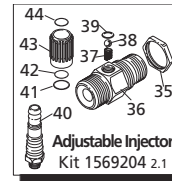

Repair Kits

Pos	Code	Description	Qty.	Pos	Code	Description	Qty.	Legend
1	1560580	Cap	1	36	1560530	Injector body 3/8" G 2.1	■ 1	3/B
2	320360	Bolt M8x22	1	37	1560520	Spring	■ 1	For ●
3	1660210	Nut M8	1	38	1250280	Ball	■ 1	AR20992
4	1560400	Unloader knob	1	39	480480	O-Ring ø4.48x1.78	■ 1	3/B + IDR
5	1560420	Bolt	1	40	1560650	Hose barb (adjustable)	■ 1	For ■
6	1080070	Pin	1	41	800560	O-Ring ø8.73x1.78	■ 1	AR22287
7	2260120	Spring guide	1	42	480560	O-Ring ø6.75x1.78	■ 1	
8	2260140	Upper plate	1	43	1560670	Detergent regulator knob	■ 1	
9	1560350	Spring	1	44	1560660	Ring	■ 1	
10	2260130	Lower plate	1					
11	2260060	Piston	1					
12	2260100	O-Ring ø6.02x2.62	2					
13	2260040	Piston guide	1					
14	740290	O-Ring ø14x1.78	1					
15	394280	O-Ring ø12.42x1.78	1					
16	2260070	By-pass jet	1					
17	2260190	O-Ring ø20.29x2.62	1					
18	2260080	Seat	1					
19	1260740	O-Ring ø10.77x2.62	1					
20	390080	O-Ring ø11.91x2.62	1					
21	2260180	Thread bolt 3/8" G	1					
22	1560150	O-Ring ø5.94x3.53	1					
23	1560100	Shutter valve	1					
24	1560140	Spring	1					
25	180101	O-Ring ø17.5x2	1					
26	1560111	Adaptor 3/8" G - Steel	1					
27	2260170	Valve housing	1					
28	390080	O-Ring ø11.91x2.62	1					
29	1540440	By-pass housing 1/2" NPT	1					
	1540470	By-pass housing 1/2" G	1					
30	880270	O-Ring ø17.17x1.78	1					
31	2260420	Inlet bolt 1/2" G	1					
32	480440	O-Ring ø17.13x2.62	1					
33	1540050	Suction fitting	1					
34	1540630	O-Ring ø23.47x2.62	1					
35	1560510	Lock nut	■ 1					