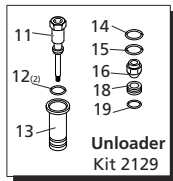

Repair Kits

Pos	Code	Description	Qty.	Pos	Code	Description	Qty.	Legend
1	1560580	Cap	1	36	1560530	Injector body 3/8" G 2.1	■ 1	3/B
2	320360	Bolt M8x22	1	37	1560520	Spring	■ 1	For ●
3	1660210	Nut M8	1	38	1250280	Ball	■ 1	AR20992
4	1560400	Unloader knob	1	39	480480	O-Ring ø4.48x1.78	■ 1	3/B + IDR
5	1560420	Bolt	1	40	1560650	Hose barb (adjustable)	■ 1	For ■
6	1080070	Pin	1	41	800560	O-Ring ø8.73x1.78	■ 1	AR22287
7	2260120	Spring guide	1	42	480560	O-Ring ø6.75x1.78	■ 1	
8	2260140	Upper plate	1	43	1560670	Detergent regulator knob	■ 1	
9	1560350	Spring	1	44	1560660	Ring	■ 1	
10	2260130	Lower plate	1					
11	2260060	Piston	1					
12	2260100	O-Ring ø6.02x2.62	2					
13	2260040	Piston guide	1					
14	740290	O-Ring ø14x1.78	1					
15	394280	O-Ring ø12.42x1.78	1					
16	2260070	By-pass jet	1					
17	2260190	O-Ring ø20.29x2.62	1					
18	2260080	Seat	1					
19	1260740	O-Ring ø10.77x2.62	1					
20	390080	O-Ring ø11.91x2.62	1					
21	2260180	Thread bolt 3/8" G	1					
22	1560150	O-Ring ø5.94x3.53	1					
23	1560100	Shutter valve	1					
24	1560140	Spring	1					
25	180101	O-Ring ø17.5x2	1					
26	1560111	Adaptor 3/8" G - Steel	1					
27	2260170	Valve housing	1					
28	390080	O-Ring ø11.91x2.62	1					
29	1540440	By-pass housing 1/2" NPT	1					
	1540470	By-pass housing 1/2" G	1					
30	880270	O-Ring ø17.17x1.78	1					
31	2260420	Inlet bolt 1/2" G	1					
32	480440	O-Ring ø17.13x2.62	1					
33	1540050	Suction fitting	1					
34	1540630	O-Ring ø23.47x2.62	1					
35	1560510	Lock nut	■ 1					