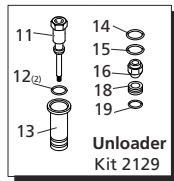

Repair Kits

Pos	Code	Description	Qty.	Legend
1	1560580	Cap	1	AR20831
2	320360	Bolt M8x22	1	
3	1660210	Nut M8	1	
4	1560400	Handle	1	
5	1560420	Adjustment barrel	1	
6	1080070	Pin	1	
7	2260330	Spring guide	1	
	2260120	Spring guide	1	
8	2260140	Upper plate	1	
9	1560350	Spring	1	
10	2260340	Lower plate	1	
	2260130	Lower plate	1	
11	2260060	Piston	1	
12	2260100	O-Ring $\phi 6.02 \times 2.62$	2	
13	2260040	Piston guide	1	
14	740290	O-Ring $\phi 14 \times 1.78$	1	
15	394280	O-Ring $\phi 12.42 \times 1.78$	1	
16	2260070	By-pass jet	1	
17	2260080	Seat	1	
18	1260740	O-Ring $\phi 10.77 \times 2.62$	1	
19	2260010	Valve housing	1	
20	1560151	O-Ring $\phi 5.94 \times 3.53$	1	
21	2260030	Shutter valve	1	
22	1560140	Spring	1	
23	770130	O-Ring $\phi 20.35 \times 1.78$	1	
24	2260020	Threaded adapter 3/8" G	1	