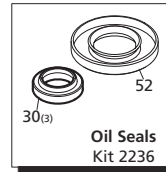

Repair Kits

Pos	Code	Description	Qty.	Pos	Code	Description	Qty.	Legend
1	1060120	Nut M6	1	42	2840261	Outlet extension	1	SRMW22G26D
2	392840	Grub screw M6x16	1	43	2840060	Spring	3	
3	2760480	Handle insert	1	44	2840040	Piston	3	
4	1980220	Plate spring	2	45	2840050	Ring	3	
5	2760410	Spring	1	46	1980130	Thrust washer	1	
6	2841140	Valve piston	1	47	1980250	Bearing	1	
7	2260100	O-Ring ø6.02x2.62	1	48	1980240	Thrust washer	1	
8	660190	O-Ring ø6.07x1.78	1	49	2840690	Hollow shaft	1	
9	2760210	Ring	1	50	1982360	Rear bearing	1	
10	2840750	Piston guide	1	51	161050	Circlip øi72	1	
11	740290	O-Ring ø14x1.78	5	52	2840310	Seal	1	
12	820510	O-Ring ø10.82x1.78	1	55	2840890	O-Ring ø14x2	2	
13	2840760	By-pass jet	1	56	600180	O-Ring ø7.66x1.78	1	
14	2841080	Seat	1	57	42501	Complete head	1	
15	1470210	O-Ring ø9x1	1					
17	1982520	Hose nipple	1					
18	480480	O-Ring ø4.48x1.78	1	AR64545	Oil	1		
19	1250280	Ball	1					
20	1560520	Spring	1					
21	2840830	Screw	1					
25	2841250	Plug	(221 in/lbs) 3					
26	2849052	Complete valve	6					
27	2849007	Pump head - Aluminum	1					
28	2200141	Gasket	3					
29	2840561	Bushing	3					
30	1683500	Seal	3					
31	2841240	Plug 3/8" G Plastic	1					
32	2840010	Pump housing	1					
33	380410	Head bolt M8x40	(221 in/lbs) 3					
34	2841220	Suction fitting 3/4" NH	1					
35	2840251	Suction extension	1					
36	1266330	Inlet filter	1					
37	1460431	O-Ring ø4x2.5	1					
38	2841460	Jet	1					
39	1080091	Spring	1					
40	800560	O-Ring ø8.73x1.78	2					
41	2841470	Detergent injector	1					