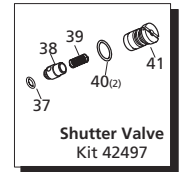

Repair Kits

Pos	Code	Description	Qty.	Pos	Code	Description	Qty.	Legend
1	1060120	Nut M6	1	42	2840261	Outlet extension	1	SRMW22G26D
2	392840	Grub screw M6x16	1	43	2840060	Spring	3	
3	2760480	Handle insert	1	44	2840040	Piston	3	
4	1980220	Plate spring	2	45	2840050	Ring	3	
5	2760410	Spring	1	46	1980130	Thrust washer	1	
6	2841140	Valve piston	1	47	1980250	Bearing	1	
7	2260100	O-Ring ø6.02x2.62	1	48	1980240	Thrust washer	1	
8	660190	O-Ring ø6.07x1.78	1	49	2840690	Hollow shaft	1	
9	2760210	Ring	1	50	1982360	Rear bearing	1	
10	2840750	Piston guide	1	51	161050	Circlip øi72	1	
11	740290	O-Ring ø14x1.78	5	52	2840310	Seal	1	
12	820510	O-Ring ø10.82x1.78	1	55	2840890	O-Ring ø14x2	2	
13	2840760	By-pass jet	1	56	600180	O-Ring ø7.66x1.78	1	
14	2841080	Seat	1	57	42501	Complete head	1	
15	1470210	O-Ring ø9x1	1					
17	1982520	Hose nipple	1					
18	480480	O-Ring ø4.48x1.78	1	AR64545	Oil	1		
19	1250280	Ball	1					
20	1560520	Spring	1					
21	2840830	Screw	1					
25	2841250	Plug	(221 in/lbs) 3					
26	2849052	Complete valve	6					
27	2849007	Pump head - Aluminum	1					
28	2200141	Gasket	3					
29	2840561	Bushing	3					
30	1683500	Seal	3					
31	2841240	Plug 3/8" G Plastic	1					
32	2840010	Pump housing	1					
33	380410	Head bolt M8x40	(221 in/lbs) 3					
34	2841220	Suction fitting 3/4" NH	1					
35	2840251	Suction extension	1					
36	1266330	Inlet filter	1					
37	1460431	O-Ring ø4x2.5	1					
38	2841460	Jet	1					
39	1080091	Spring	1					
40	800560	O-Ring ø8.73x1.78	2					
41	2841470	Detergent injector	1					