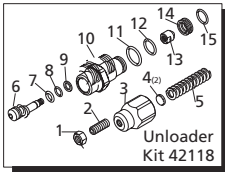

Repair Kits

Pos	Code	Description	Qty.	Pos	Code	Description	Qty.	Legend
1	1060120	Nut M6	1	42	2840261	Outlet extension	1	SRMW22G26D
2	392840	Grub screw M6x16	1	43	2840060	Spring	3	
3	2760480	Handle insert	1	44	2840040	Piston	3	
4	1980220	Plate spring	2	45	2840050	Ring	3	
5	2760410	Spring	1	46	1980130	Thrust washer	1	
6	2841140	Valve piston	1	47	1980250	Bearing	1	
7	2260100	O-Ring ø6.02x2.62	1	48	1980240	Thrust washer	1	
8	660190	O-Ring ø6.07x1.78	1	49	2840690	Hollow shaft	1	
9	2760210	Ring	1	50	1982360	Rear bearing	1	
10	2840750	Piston guide	1	51	161050	Circlip øi72	1	
11	740290	O-Ring ø14x1.78	5	52	2840310	Seal	1	
12	820510	O-Ring ø10.82x1.78	1	55	2840890	O-Ring ø14x2	2	
13	2840760	By-pass jet	1	56	600180	O-Ring ø7.66x1.78	1	
14	2841080	Seat	1	57	42501	Complete head	1	
15	1470210	O-Ring ø9x1	1					
17	1982520	Hose nipple	1					
18	480480	O-Ring ø4.48x1.78	1	AR64545	Oil	1		
19	1250280	Ball	1					
20	1560520	Spring	1					
21	2840830	Screw	1					
25	2841250	Plug	(221 in/lbs) 3					
26	2849052	Complete valve	6					
27	2849007	Pump head - Aluminum	1					
28	2200141	Gasket	3					
29	2840561	Bushing	3					
30	1683500	Seal	3					
31	2841240	Plug 3/8" G Plastic	1					
32	2840010	Pump housing	1					
33	380410	Head bolt M8x40	(221 in/lbs) 3					
34	2841220	Suction fitting 3/4" NH	1					
35	2840251	Suction extension	1					
36	1266330	Inlet filter	1					
37	1460431	O-Ring ø4x2.5	1					
38	2841460	Jet	1					
39	1080091	Spring	1					
40	800560	O-Ring ø8.73x1.78	2					
41	2841470	Detergent injector	1					