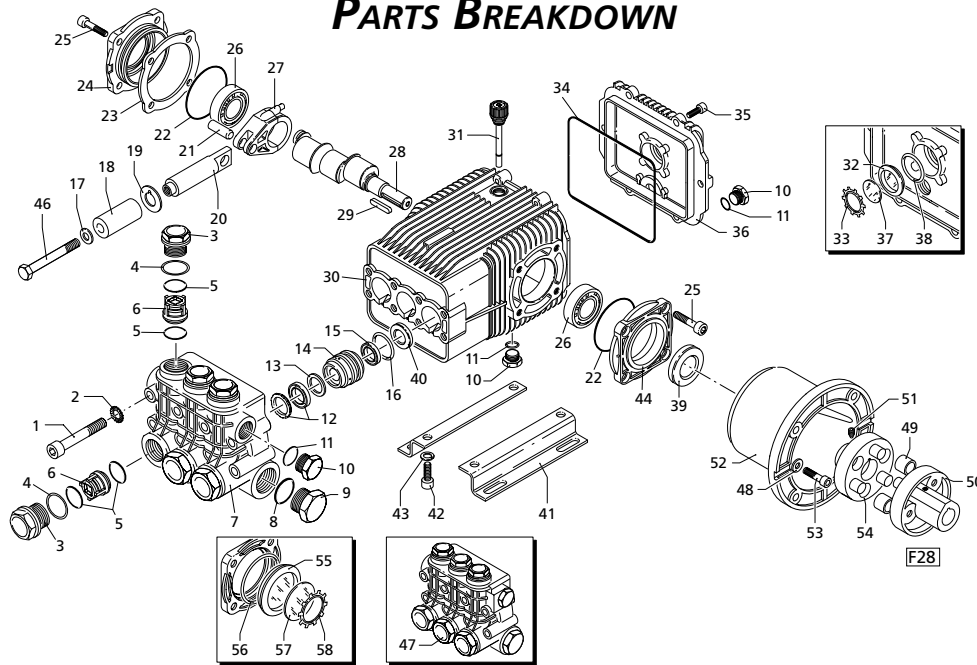

**PARTS BREAKDOWN**

Pos.	Code	Description	Qty.	Pos.	Code	Description	Qty.	Legend			
1	1940260	Screw	8	38	1140450	O-Ring	1	Ø 20	Ø 20		
2	650530	Washer	8	39	820680	Seal	1	For ○	For □		
3	1940140	Plug	6	40	1940560	Seal	3	XWA-M5.5G40	XWA-M8G29		
4	1940150	Ring	6	41	1940370	Base	2		XWA-M8G35		
5	1140450	O-Ring	12	42	1940380	Screw	4				
6	1949050	Complete valve	6	43	200231	Washer	4				
7	1940021	Pump head	○ 1	44	1941240	Open bearing support	1				
	1941210	Pump head	□ 1	45	1941220	O-Ring	3				
8	550350	O-Ring	1	46	1941640	Screw	3				
9	1140300	Plug 3/4"	1	47	1949216	Head pre-assembled ○	1				
10	1980740	Plug 3/8"	3		1949217	Head pre-assembled □	1				
11	740290	O-Ring	3	48	390311	Washer	4				
12	1940440	Gasket w/ring	3	49	1321670	Bushing	6				
13	1942340	Ring	3	50	1380340	Motor coupling	1				
14	1942410	Piston guide	3	51	1380180	Grub screw	2				
15	840280	Gasket	3	52	1940890	Electric motor flange	1				
16	820490	O-Ring	3	53	620610	Screw	4				
17	1340600	Washer	3	54	1940870	Pump coupling	1				
18	1942330	Piston	3	55	1941270	Oil indicator	1				
19	1383190	Spacer	3	56	100410	O-Ring	1				
20	1940960	Guiding piston	3	57	1941260	Disc	1				
21	1940060	Piston pin	3	58	1941290	Snap ring	1				
22	1941380	O-Ring	2								
23	1941390	0,05 mm shim	1-3								
24	1941400	0,10 mm shim	1-3								
25	1941410	0,19 mm shim	1-3								
26	1941420	0,25 mm shim	1-3								
27	1949011	Complete side cover	1								
28	850370	Screw	8								
29	1140410	Bearing	2								
30	1940050	Con-rod	3								
31	1940190	Crankshaft	○ 1								
32	1940160	Crankshaft	□ 1								
33	650250	Key	1								
34	1941330	Pump housing	1								
35	1140370	Oil cap	1								
36	1260250	Oil indicator	1								
37	1260430	Snap ring	1								
	1940410	O-Ring	1								
	1200430	Screw	6								
	1949010	Complete cover	1								
	1780690	Disc	1								