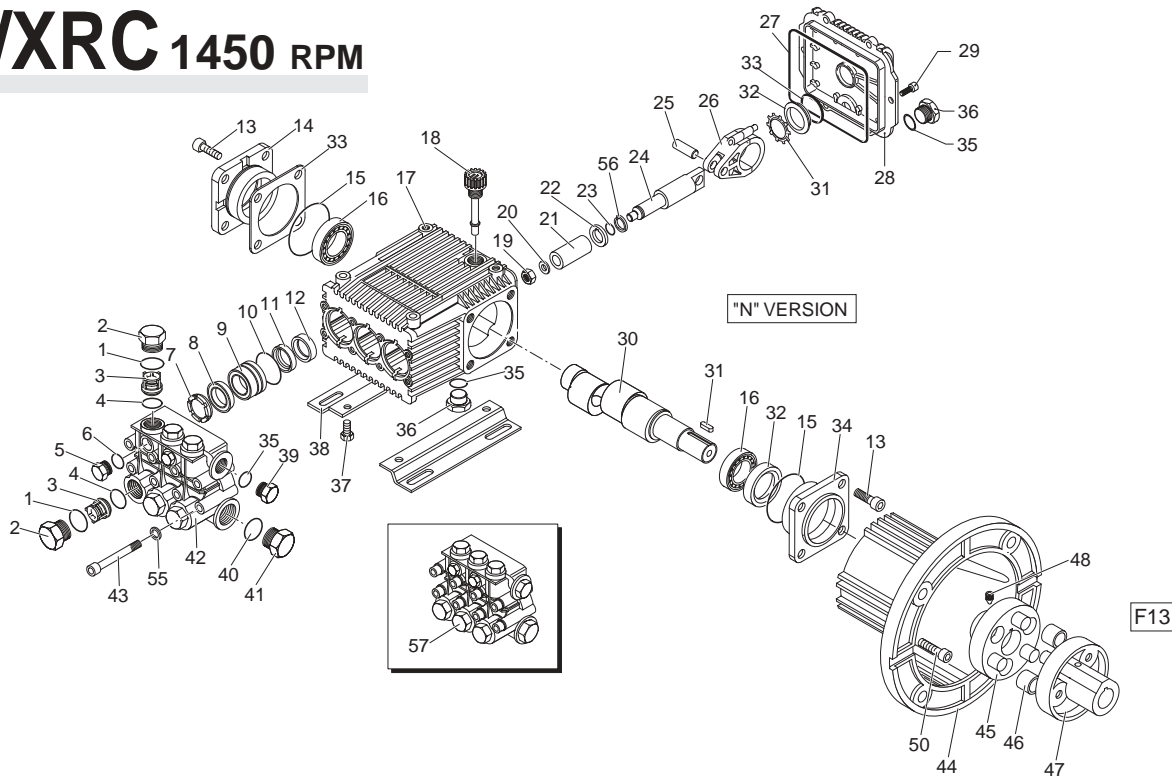

XR/XRC 1450 RPM

Pos.	Code	Description	Qty.
1	960160	O-Ring	6
1	960090	Valve cap Brass (478 in/lbs)	6
1	960850	Valve cap SS (478 in/lbs)	6
1	1380740	Valve cap NickelPlt (478 in/lbs)	6
1	960090T	Brass valve cap 1/4" threaded	1
1	960850T	SS valve cap 1/4" threaded	1
3	1389051	Complete valve	6
4	880830	O-Ring	6
4	880581	Plug 1/4G Brass	2
4	1380690	Plug 1/4G NP	2
5	820510	O-Ring	2
6	960110	Support ring	3
7	840320	Support ring	3
8	880320	High pressure packing	3
8	840290	High pressure packing	3
9	1380090	Piston guide	3
9	1380150	Piston guide	3
10	961240	O-Ring	3
11	880330	Low pressure seal	3
11	840280	Low pressure seal	3
12	880520	Oil seal	3
13	850370	Bolt (217 in/lbs)	8
14	1380050	Closed bearing sup.	1
15	640030	O-Ring	2
16	840370	Bearing	1
17	1382770	Pump housing	1
18	880130	Oil cap	1
19	962010	Nut (106 in/lbs)	3
20	962000	Washer	3
21	1380940	Piston	3
21	1380930	Piston	3
22	1380950	Slinger	3
23	600180	O-Ring	3
24	1380920	Guiding piston	3
25	1380060	Piston pin	3
26	1380440	Aluminium con rod <3000 PSI	3
26	1380290	Bronze con rod >3000 PSI	3
27	1780510	Gasket	1
28	1789010	Complete cover	1
29	1200430	Bolt (89 in/lbs)	6
30	1380100	Crankshaft	1
30	1380470	Crankshaft	1
30	1380480	Crankshaft	1
31	1380520	Key	1
32	180340	Oil seal	1