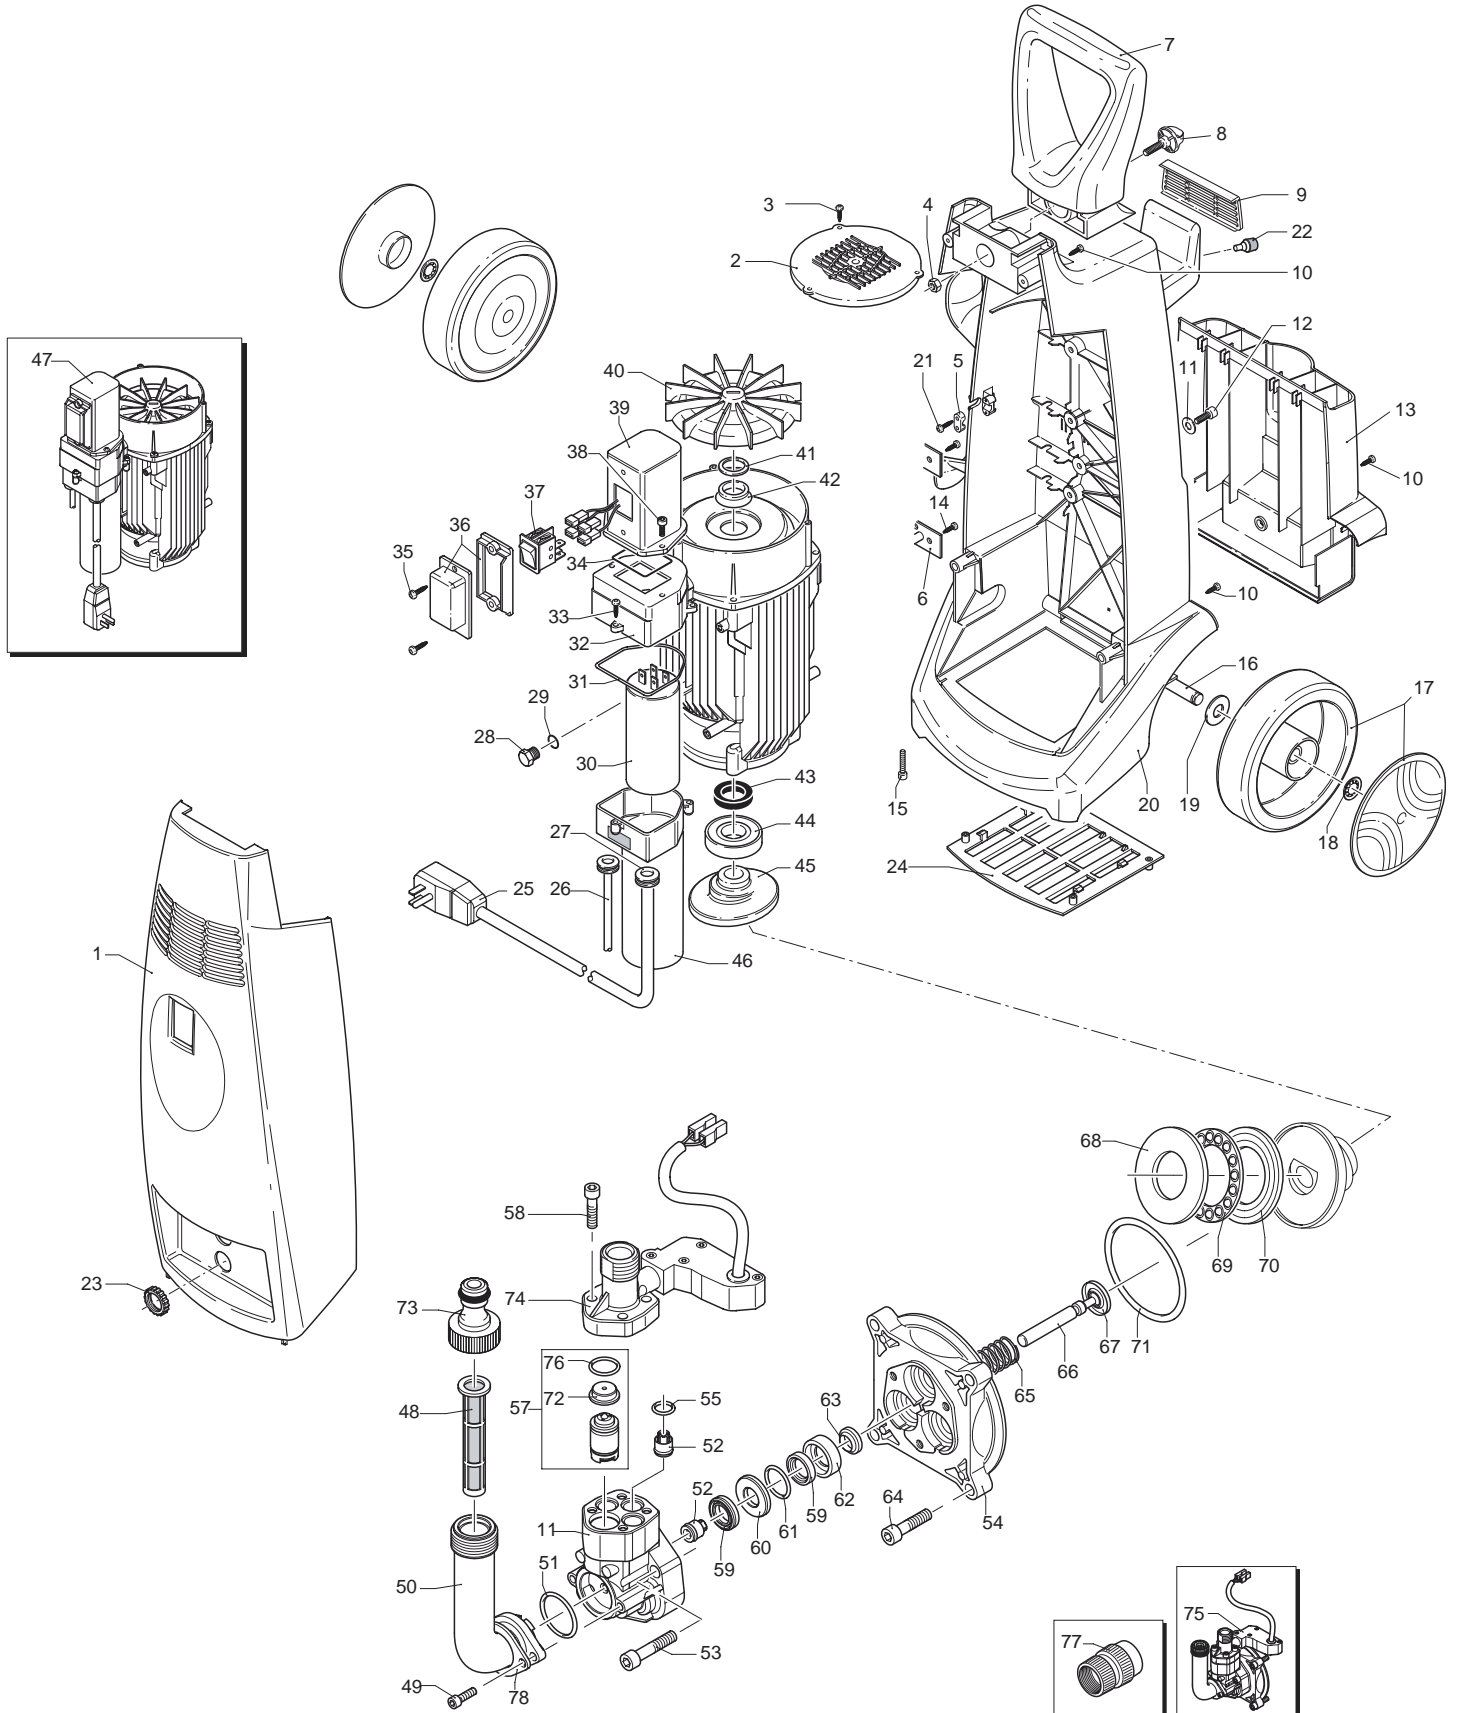

# Extreme / TSS

# Extreme / TSS

Pos.	Code	Description	Qty.
1	2180030	Ant. case - offset inlet holes	1
	2180610	Ant. Casing - inline inlet holes	1
2	1680191	Fan housing	1
3	1261570	Screw	3
4	390440	Nut	1
5	1263020	Cable clip	1
6	2180070	Fixing plate	2
7	2180041	Handle	1
8	2180060	Butterfly nut	1
9	2180090	Rear cover	1
10	1261560	Screw	7
11	2180300	Washer	4
12	1343510	Bolt	4
13	2180051	Accessories carrier	1
14	2020570	Screw	4
15	2200210	Bolt	4
16	2180080	Wheels axle	1
17	2180140	Driven gear	2
18	1680880	Washer	2
19	1680890	Washer	2
20	2180361	Body	1
21	2000110	Screw	2
22	2180330	Rubber feet	2
23	2180740	Ring nut	1
24	2180440	Lowercover	1
25	1463050	Cable	1
26	2021430	Wiring Cable	□ 1
27	2021480	Gromet	1
28	1682420	Oil plug	1
29	2000240	O-Ring	1
30	1683820	Capacitor 80µF	1
31	850840	O-Ring	1
32	1680033	Motor shield	1
33	1261551	Screw	3
34	1520620	O-Ring	1
35	1261570	Screw	2
36	1382030	Switch cover	1
37	1681380	Switch 16A	1
38	2020570	Bolt	2
39	2021362	Switch box	1
40	1680251	Fan	1
41	2020850	Washer	1
42	1340350	Seal ring	1
43	840020	Seal ring	1
44	1682110	Bearing	1
45	1680170	Wobble plate	1
46	2020343	Capacitor box	□ 1
47	4149	Electric motor	□ 1
48	1260660	Inlet filter	1
49	2101000	Bolt	2
50	2100630	Inlet fitting	1
51	550350	O-Ring	1
52	2109051	Complete valve	6
53	850850	Bolt	3
54	2020120	Piston guide	1
55	880840	O-Ring	3
56	2100551	Pump head	1
57	2029027	Safety valve	1
58	1260760	Bolt	4
59	2200140	Seal	6
60	2020040	Seal support ring	3
61	2021740	O-Ring	3
62	2020030	Bushing	3
63	1683500	Seal ring	3
64	2200210	Bolt	4
65	2020150	Spring	3
66	2020130	Piston	3

Pos.	Code	Description	Qty.
67	2020140	Spring plate	3
68	1680340	Thrust bearing	1
69	1461770	Complete cage	1
70	1460070	Thrust bearing	1
71	1680680	O-Ring	1
72	2021060	Valve seat	1
73	1461470	Attachment for tap & gasket 3/4"G F	1
74	2029374	TSS assembly	□ 1
75	2029422	TSS pump assembly	□ 1
76	394280	O-Ring	1
77	40126	Suction fitting GHT (USA/Canada)	1
78	2101450	Inlet fitting plate	1