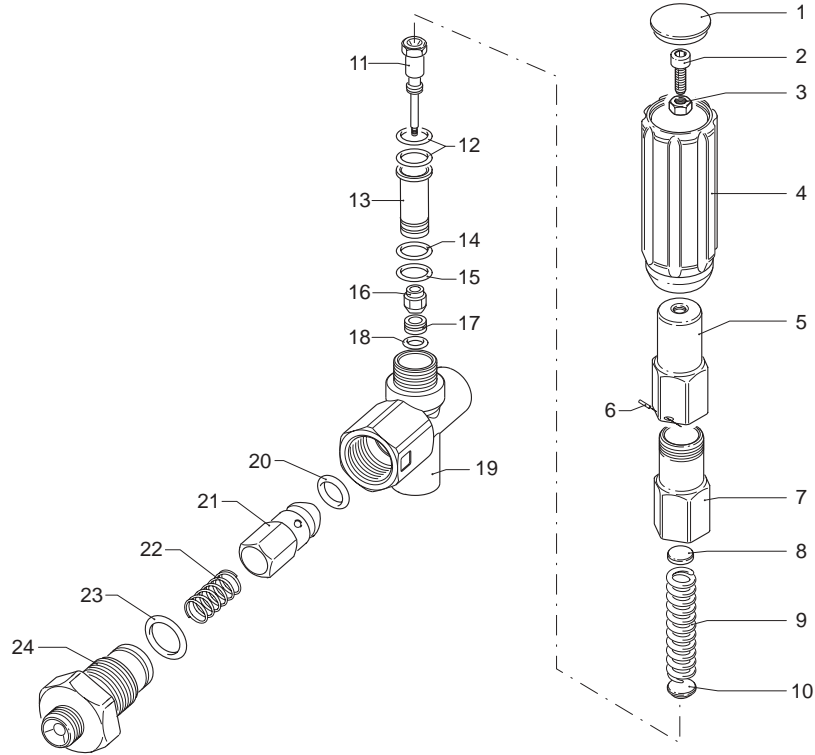

# VR 35

## Legend

AR20831

## Repair Kits

Pos.	Code	Description	Qty.
1	1560580	Cover	1
2	320360	Bolt	1
3	1660210	Nut	1
4	1560400	Handle	1
5	1560420	Bolt	1
6	1080070	Pin	1
7	2260120	Spring guide	1
8	2260140	Upper plate	1
9	1560350	Spring	1
10	2260130	Lower plate	1
11	2260060	Piston	1
12	2260100	O-Ring	2
13	2260040	Piston guide	1
14	740290	O-Ring	1
15	394280	O-Ring	1
16	2260070	By-pass jet	1
17	2260080	Seat	1
18	1260740	O-Ring	1
19	2260170	Valve housing	1
20	1560151	O-Ring	1
21	2260030	Shutter valve	1
22	1560140	Spring	1
23	770130	O-Ring	1
24	2260020	3/8" G threaded adapter	1

O-Rings  
Kit 2876

Pos.	Qty.
12	2
14	1
15	1
18	1
20	1
23	1