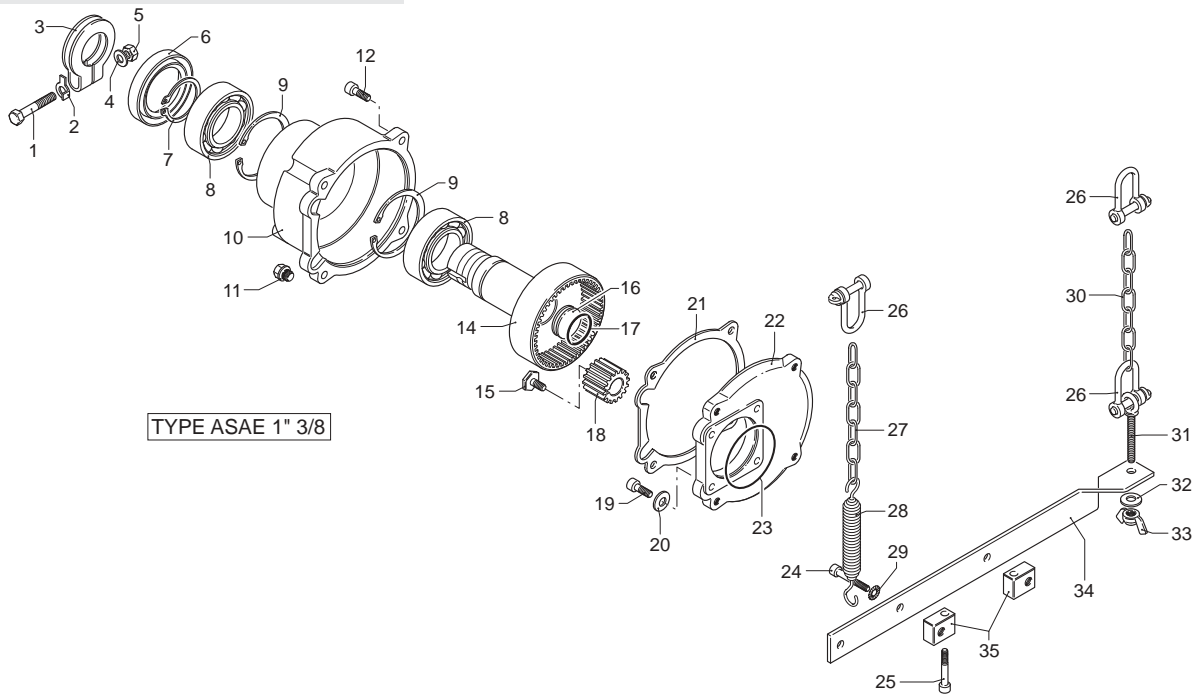

# Gear Box P.T.O.

TYPE ASAE 1" 3/8

Pos.	Code	Description	Qty.
1	320170	Screw	1
2	500171	Washer	1
3	500160	Clamp	1
4	320131	Washer	1
5	320130	Nut	1
6	961320	Seal	1
7	961310	Circlip	1
8	961300	Bearing	2
9	230340	Circlip	2
10	1381430	Gear box	1
11	621240	Plug	1
12	320360	Screw	4
14	961220	Gear	1
15	1381470	Screw	1
16	961230	Seal disc	1
17	961240	O-Ring	1
18	1381450	Pinion	1
19	390450	Screw	4
20	1260100	Washer	4
21	1381460	Gasket	1
22	1381440	Flange	1
23	640030	O-Ring	1
24	540290	Screw	2
25	620610	Screw	2
26	650340	Chain hook	3
27	650361	Chain	1
28	650380	Spring	1
29	961340	Washer	2
30	650360	Chain	1
31	320630	Tie rod	1
32	320620	Washer	1
33	320610	Wing nut	1
34	961291	Bracket	1
35	1381480	Bracket fitting	2

## Legend

**Code: 1696**  
2,65:1 Overgear for tractor P.T.O.  
RK Series

## Repair Kits

Oil Seals	
Kit 2794	
Pos.	Qty.
6	1
7	1
9	2
17	1
21	1
23	1