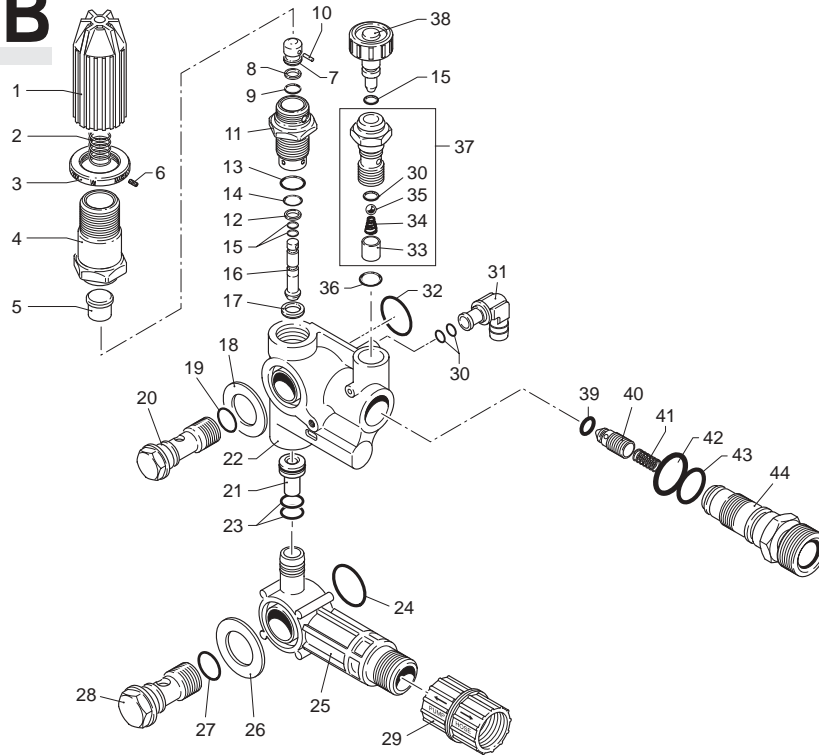

Combiset B

| Pos. | Code | Description | Qty. |
|------|---------|-----------------------|------|
| 1 | 1080331 | Knob | 1 |
| 2 | 1271070 | Spring | 1 |
| 3 | 1080350 | Lock nut | 1 |
| 4 | 1080341 | Spring guide | 1 |
| 5 | 1260701 | Spring plate | 1 |
| 6 | 1080360 | Set screw | 1 |
| 7 | 1080041 | Upper piston | 1 |
| 8 | 1080401 | Ring | 1 |
| 9 | 1080250 | O-Ring | 1 |
| 10 | 1080070 | Pin | 1 |
| 11 | 1260730 | Piston guide | 1 |
| 12 | 1271170 | Ring | 1 |
| 13 | 740290 | O-Ring | 1 |
| 14 | 800560 | O-Ring | 1 |
| 15 | 1080190 | O-Ring | 3 |
| 16 | 1271160 | Lower piston | 1 |
| 17 | 1080121 | By-pass seat | 1 |
| 18 | 1260570 | Washer | 1 |
| 19 | 390080 | O-Ring | 2 |
| 20 | 1540270 | Brass bolt | 1 |
| 21 | 1540430 | Steel bolt | 1 |
| 22 | 1380570 | Bushing | 1 |
| 23 | 1271640 | Valve housing | 1 |
| 24 | 770140 | O-Ring | 2 |
| 25 | 1180140 | O-Ring | 1 |
| 26 | 1260540 | Inlet fitting plastic | 1 |
| 27 | 1265890 | Inlet fitting brass | 1 |
| 28 | 1260560 | Washer | 1 |
| 29 | 880270 | O-Ring | 1 |
| 30 | 1540260 | Brass bolt | 1 |
| 31 | 1264750 | Garden hose adapter | 1 |
| 32 | 480480 | O-Ring | 3 |
| 33 | 1260670 | Detergent fitting | 1 |
| 34 | 720030 | O-Ring | 1 |
| 35 | 1262940 | Valve cage | 1 |
| 36 | 1250270 | Valve spring | 1 |
| 37 | 1250280 | Inox ball | 1 |
| 38 | 880840 | O-Ring | 1 |
| 39 | 1269041 | Injector housing | 1 |
| 40 | 1269010 | Complete knob | 1 |
| 41 | 1460430 | O-Ring | 1 |
| 42 | 1540170 | Shutter valve | 1 |
| 43 | 1080091 | Spring | 1 |

| Pos. | Code | Description | Qty. |
|------|---------|--------------------|------|
| 42 | 394280 | O-Ring | 1 |
| 43 | 1200690 | O-Ring | 1 |
| | 1270090 | Detergent injector | ○ 1 |
| | 1270100 | Detergent injector | ○ 1 |
| | 1270140 | Detergent injector | □ 1 |
| | 1270150 | Detergent injector | □ 1 |