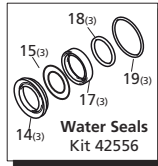

**Repair Kits**

Pos	Code	Description	Qty	Pos	Code	Description	Qty	Legend
	960090	Valve Cap	(478 in/lbs) 6	34	3200220	Screw TCEI 6x16	(71 in/lbs) 4	For ○ RRV3G36D
	960850	Valve Cap SST	(478 in/lbs) 6	35	820510	O-Ring ø 10.82x1.78	1	For ● RRV3.5G36D
	9600909	Valve Cap - threaded 1/4" brass	(478 in/lbs) 6	36	880581	Plug 1/4" G	(133 in/lbs) 1	For ◆ RRV4G36D
	9608507	Valve Cap - threaded 1/4" SST	(478 in/lbs) 6	37	1200430	Screw M 6x16	(92 in/lbs) 4	For ■ RRV4G40D
2	960160	O-Ring ø 17.86x2.62	6	38	3200070	Cover	1	
3	889052	Complete valve	6	40	3220080	Oil indicator	1	
4	800860	Screw M 8x55	(225 in/lbs) 8	41	3200090	Disc	1	
5	1381850	Washer	8	42	650560	O-Ring ø 56.82x2.62	1	
6	3220090	Head	1	43	200390	Snap ring	1	
7	180101	O-Ring ø 17.5x2	1	44	1981210	Bearing	1	
8	820361	Plug 1/2" G	(354 in/lbs) 1	45	3200210	Base	2	
9	740290	O-Ring ø 14x1.78	1	46	1322640	Washer	4	
10	1980740	Plug 3/8" G	(221 in/lbs) 1	47	850250	Screw M 8x12	4	
11	880581	Plug 1/4" G	(133 in/lbs) 1	53	880830	O-Ring ø 15.54x2.62	6	
12	820510	O-Ring ø 10.82x1.78	1	54	1080550	Ring	3	
13	2760220	Ring	3	56	3220780	O-Ring ø 61.8x0.5	1	
14	1342761	Gasket	3	60	1260770	Circlip	1	
15	3200680	Ring	3	61	3220240	Crankshaft - Hollow Shaft	◆ 1	
16	3220150	Piston guide	3	62	3220450	Crankshaft - Hollow Shaft	● 1	
17	3200690	Gasket	3	63	3220460	Crankshaft - Hollow Shaft	○ 1	
18	3200700	Ring	3	64	820440	Grub screw M 6x6	1	
19	770260	O-Ring ø 23.52x1.78	3	65	3220260	Bearing	1	
20	3220140	Piston guide	3	66	3220430	O-Ring ø 56.87x1.78	1	
21	1260110	Nut M 8	(106 in/lbs) 3	67	3220270	Oil Seal	1	
22	1260100	Washer	3	68	780060	Screw M 6x25	(92 in/lbs) 4	
23	1780070	Piston	3	69	32202650-1	Flange assembly	1	
24	1260091	Spacer	3	70	3220250	Flange	1	
25	1260460	Ring	3	71	780330	Screw M 6x20	(92 in/lbs) 4	
26	3220010	Pump body	1		42638	Complete head assembly	◆●○ 1	
27	880130	Plug	(44 in/lbs) 1		3229203	Complete head assembly	■ 1	
28	480480	O-Ring ø 4.48x1.78	3		AR64516	Oil	2	
29	3220060	Piston	3			OIL CAPACITY - 13.35 OZ		
30	3220070	Conrod pin	3					
31	3220040	Conrod	3					
32	651540	O-Ring ø 107.62x2.62	1					
33	3220030	Rear cover	1					