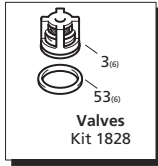

**Repair Kits**

Pos	Code	Description	Qty	Pos	Code	Description	Qty	Legend
	960090	Valve Cap	(478 in/lbs) 6	34	3200220	Screw TCEI 6x16	(71 in/lbs) 4	For ○ RRV3G36D
	960850	Valve Cap SST	(478 in/lbs) 6	35	820510	O-Ring ø 10.82x1.78	1	For ● RRV3.5G36D
	9600909	Valve Cap - threaded 1/4" brass	(478 in/lbs) 6	36	880581	Plug 1/4" G	(133 in/lbs) 1	For ◆ RRV4G36D
	9608507	Valve Cap - threaded 1/4" SST	(478 in/lbs) 6	37	1200430	Screw M 6x16	(92 in/lbs) 4	For ■ RRV4G40D
2	960160	O-Ring ø 17.86x2.62	6	38	3200070	Cover	1	
3	889052	Complete valve	6	40	3220080	Oil indicator	1	
4	800860	Screw M 8x55	(225 in/lbs) 8	41	3200090	Disc	1	
5	1381850	Washer	8	42	650560	O-Ring ø 56.82x2.62	1	
6	3220090	Head	1	43	200390	Snap ring	1	
7	180101	O-Ring ø 17.5x2	1	44	1981210	Bearing	1	
8	820361	Plug 1/2" G	(354 in/lbs) 1	45	3200210	Base	2	
9	740290	O-Ring ø 14x1.78	1	46	1322640	Washer	4	
10	1980740	Plug 3/8" G	(221 in/lbs) 1	47	850250	Screw M 8x12	4	
11	880581	Plug 1/4" G	(133 in/lbs) 1	53	880830	O-Ring ø 15.54x2.62	6	
12	820510	O-Ring ø 10.82x1.78	1	54	1080550	Ring	3	
13	2760220	Ring	3	56	3220780	O-Ring ø 61.8x0.5	1	
14	1342761	Gasket	3	60	1260770	Circlip	1	
15	3200680	Ring	3	61	3220240	Crankshaft - Hollow Shaft	◆ 1	
16	3220150	Piston guide	3	62	3220450	Crankshaft - Hollow Shaft	● 1	
17	3200690	Gasket	3	63	3220460	Crankshaft - Hollow Shaft	○ 1	
18	3200700	Ring	3	64	820440	Grub screw M 6x6	1	
19	770260	O-Ring ø 23.52x1.78	3	65	3220260	Bearing	1	
20	3220140	Piston guide	3	66	3220430	O-Ring ø 56.87x1.78	1	
21	1260110	Nut M 8	(106 in/lbs) 3	67	3220270	Oil Seal	1	
22	1260100	Washer	3	68	780060	Screw M 6x25	(92 in/lbs) 4	
23	1780070	Piston	3	69	32202650-1	Flange assembly	1	
24	1260091	Spacer	3	70	3220250	Flange	1	
25	1260460	Ring	3	71	780330	Screw M 6x20	(92 in/lbs) 4	
26	3220010	Pump body	1		42638	Complete head assembly	◆●○ 1	
27	880130	Plug	(44 in/lbs) 1		3229203	Complete head assembly	■ 1	
28	480480	O-Ring ø 4.48x1.78	3		AR64516	Oil	2	
29	3220060	Piston	3			OIL CAPACITY - 13.35 OZ		
30	3220070	Conrod pin	3					
31	3220040	Conrod	3					
32	651540	O-Ring ø 107.62x2.62	1					
33	3220030	Rear cover	1					