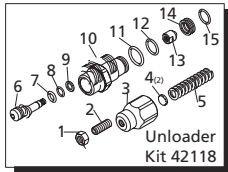

Repair Kits

Pos	Code	Description	Qty.	Pos	Code	Description	Qty.	Legend		
1	1980300	Nut M6	1	32	2840010	Pump housing	○□ 1	For ○	For ●	For □
2	392840	Grub screw M6x16	1	2840230	Pump housing	● 1	RMW2.5G25	RMW2.5G26D-F7	RMW2G20	
3	2760480	Handle insert	1	800220	Head bolt M8x45	(221 in/lbs) ○● 3	RMW2.5G27		RMW2G23B	
4	1980220	Plate spring	2	380410	Head bolt M8x45	(221 in/lbs) □ 3			RMW2G24	
5	2760410	Spring	1	34	2840270	Suction fitting 3/4" NH	1		RMW2G25	
6	2760400	Valve piston	1	35	2840250	Suction extension	1		RMW2.2G20D	
7	2260100	O-Ring ø6.02x2.62	1	36	7369	Inlet filter	1			
8	660190	O-Ring ø6.07x1.78	1	37	1460430	O-Ring ø4x2.5	1			
9	2760210	Ring	1	38	2840350	Jet	1			
10	2840750	Piston guide	1	39	1343580	Spring	1			
11	740290	O-Ring ø14x1.78	5	40	800560	O-Ring ø8.73x1.78	2			
12	820510	O-Ring ø10.82x1.78	1	41	2840340	Detergent injector	1			
13	2840760	By-pass jet	1	42	2840260	Outlet extension	1			
14	2840770	Seat	1	43	2840060	Spring	3			
15	1470210	O-Ring ø9x1	1	44	2840530	Piston	○ 3			
16	851100	Grub screw M5x5	1	2840040	Piston	□ 3				
17	1982520	Hose nipple	1	45	2840050	Ring	3			
18	480480	O-Ring ø4.48x1.78	1	46	1980130	Thrust washer	1			
19	1250280	Ball	1	47	1980250	Bearing	1			
20	1560520	Spring	1	48	1980240	Thrust washer	1			
21	2840830	Screw	1	2840430	Hollow shaft	□ 1				
22	1060100	Ball - (EZ start pump only)	1	2840800	Hollow shaft	○ 1				
23	2840450	Spring - (EZ start pump only)	1	2840570	Hollow shaft	● 1				
24	2840440	Seat - (EZ start pump only)	1	50	161060	Rear bearing	1			
25	2840130	Plug (221 in/lbs)	3	51	161050	Circlip øi72	1			
26	2849050	Complete valve - Brass	○● 6	52	2840310	Seal	1			
27	2849051	Complete valve - Brass	□ 6	53	770590	O-Ring ø23.52x1.78	▲ 3			
28	2840020	Pump head - Alum. Anodized	□ 1	54	2840550	Bushing	▲ 3			
29	2840021	Pump Head - Alum. non-Anodized	□ 1	55	2840890	O-Ring ø14x2	2			
30	2840860	Pump head - Brass	○● 1	56	600180	O-Ring ø 4.48x1.78	1			
31	2840660	Pump head - Brass	○● 1	57	42518	Complete head	1			
	2200141	Gasket	3							
	2840561	Bushing - Plastic	○□ 3							
	2840540	Bushing - Brass top	○ 3							
	2840090	Bushing - Brass bottom	○ 3							
	30	1683500	Seal	3						
	31	1980740	Plug 3/8" G - Brass	1						
					AR64545	Oil	1			
						OIL CAPACITY - 2.2 OZ				