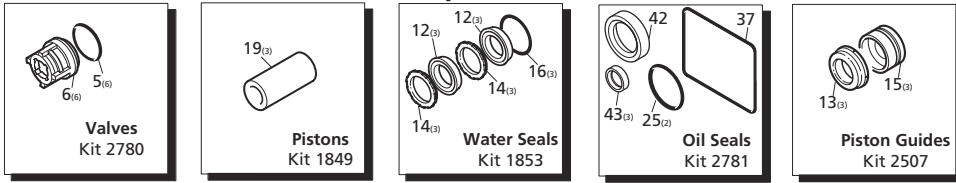

Repair Kits

Special Parts / Kits

Code	Description	Qty.
2036	Viton water seals ø28	1
980069	Packing extractor	1
2748	Rail kit 1-1/4" - 2 Rails - 4 Bolts - 4 Washers	1

Pos	Code	Description	Qty.	Pos	Code	Description	Qty.	
1	1940260	Head bolt M10x80	(442 in/lbs)	8	32	650250	Key	1
2	650530	Washer		8	33	1941330	Pump housing	1
3	1940140	Valve cap	(602 in/lbs)	6	34	1140370	Vented oil cap	1
4	1941970	Valve cap 1/4" threaded	(602 in/lbs)	1	35	1260250	Oil sight glass	1
5	1940150	Back-up ring		6	36	1260430	Snap ring	1
6	1140450	O-Ring ø20.24x2.62	12	37	1940410	O-Ring ø132x3	1	
7	1949050	Complete valve	6	38	1200430	Bolt M6x16	(89 in/lbs) 6	
8	1941550	Pump head	1	39	1949010	Rear cover	1	
9	550350	O-Ring ø23.81x2.62	1	40	1780690	Contrast disc	1	
10	1140300	Plug 3/4" G	1	41	1140450	O-Ring ø20.24x2.62	1	
11	1980740	Plug 3/8" G	3	42	820680	Oil seal	1	
12	740290	O-Ring ø14x1.78	3	43	1940560	Oil seal	3	
13	1941570	Head ring	6	44	1940370	Rail 1-1/4"	2	
14	1140280	Front plunger guide	3	45	1940380	Bolt	4	
15	820630	High & Low pressure packing	6	46	200231	Washer	4	
16	1941560	Rear plunger guide	3	47	1941240	Open bearing support	1	
17	1140490	O-Ring ø37.82x1.78	(106 in/lbs) 3	60	1949205	Complete pump head	1	
18	1940570	Nut	3	75	1941270	Oil sight glass	1	
19	1940580	Washer - Copper	3	76	100410	O-Ring ø34.6x2.62	1	
20	1140190	Piston	3	77	1941260	Contrast disc	1	
21	880840	O-Ring ø9.25x1.78	3	78	1941290	Seal	1	
22	1140160	Slinger	3	79	1380510	Con-rod bolt	6	
23	1940120	Ring	3	80	1381550	Lockwasher	6	
24	1940070	Piston rod	3					
25	1940060	Connecting rod pin	3		AR64516	Oil	2	
26	1941380	O-Ring ø66.34x2.62	2			OIL CAPACITY - 32 OZ		
27	1941390	Shim 0.05 mm	1-3					
28	1941400	Shim 0.10 mm	1-3					
29	1941410	Shim 0.19 mm	1-3					
30	1941420	Shim 0.25 mm	1-3					
31	1949011	Side cover w/sight glass	1					
32	850370	Bolt M8x16	(217 in/lbs) 8					
33	1140410	Bearing	2					
34	1940050	Con-rod	(89 in/lbs) 3					
35	1940160	Crankshaft 24mm	□ 1					
36	1940980	Crankshaft 24mm	○ 1					
37	1940170	Crankshaft 24mm	● 1					