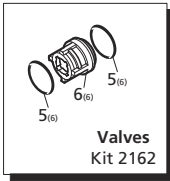

Repair Kits

Special Parts / Kits

Code	Description	Qty.
2748	Rail kit 1-1/4" - 2 Rails - 4 Bolts - 4 Washers	1

Pos	Code	Description	Qty.	Pos	Code	Description	Qty.	
1	1941360	Head bolt M10x80	(442 in/lbs)	8	35	1260250	Oil sight glass	1
2	740291	O-Ring ø14x1.78		1	36	1260430	Snap ring	1
3	2520030	Valve cap	(442 in/lbs)	6	37	1940410	O-Ring ø132x3	1
4	1940150	Ring		6	38	680560	Bolt M6x16	(89 in/lbs) 6
5	1140451	O-Ring ø20.24x2.62	12	39	2529010	Complete cover	1	
6	2529050	Complete valve		6	40	1780690	Contrast disc	1
7	2520150	Pump head		1	41	1140450	O-Ring ø20.24x2.62	1
8	550351	O-Ring ø23.81x2.62	1	42	820680	Seal ring	1	
9	2520040	Plug 3/4" G	1	43	1940560	Seal	3	
10	2340350	Plug 3/8" G	3	44	2520361	Gasket	3	
11	740290	O-Ring ø14x1.78	2	47	2520320	Open bearing support	1	
12	1941570	Support ring	3	60	2529200	Complete pump head	1	
13	2520200	Front piston guide	3	75	1941270	Oil sight glass	1	
14	820631	Gasket	3	76	100410	O-Ring ø34.6x2.62	1	
15	2520210	Rear piston guide	3	77	1941260	Contrast disc	1	
16	820491	O-Ring ø34.65x1.78	3	78	1941290	Snap ring	1	
17	2520260	Bolt M6x60	(106 in/lbs)	3	79	1380510	Con-rod bolt	6
18	2520250	Washer	3	80	1381550	Lockwasher	6	
19	2520240	Piston	3					
20	2520220	Ring	3		AR64516	Oil	2	
21	2520270	Spacer	3			OIL CAPACITY - 32 OZ		
22	2520230	Ring	3					
23	2520280	Guiding piston	3					
24	1940060	Piston pin	3					
25	1941380	O-Ring ø66.34x2.62	2					
26	1941390	Shim 0.05 mm	1-3					
27	1941400	Shim 0.10 mm	1-3					
28	1941410	Shim 0.19 mm	1-3					
29	1941420	Shim 0.25 mm	1-3					
27	2529011	Side cover w/sight glass	1					
28	2340240	Bolt M8x16	(217 in/lbs)	8				
29	1140410	Bearing	2					
30	1940050	Con rod	(89 in/lbs)	3				
31	1940170	Crankshaft 24mm	1					
32	650250	Key	1					
33	2520330	Pump housing	1					
34	1140370	Oil cap	1					

		Legend
		ø 28
		XWL-SS42.05
		XWL-SS42.15