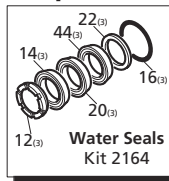

Repair Kits

Special Parts / Kits

Code	Description	Qty.
2748	Rail kit 1-1/4" - 2 Rails - 4 Bolts - 4 Washers	1

Pos	Code	Description	Qty.	Pos	Code	Description	Qty.	
1	1941360	Head bolt M10x80	(442 in/lbs)	8	35	1260250	Oil sight glass	1
2	740291	O-Ring ø14x1.78		1	36	1260430	Snap ring	1
3	2520030	Valve cap	(442 in/lbs)	6	37	1940410	O-Ring ø132x3	1
4	1940150	Ring		6	38	680560	Bolt M6x16	(89 in/lbs) 6
5	1140451	O-Ring ø20.24x2.62	12	39	2529010	Complete cover	1	
6	2529050	Complete valve		6	40	1780690	Contrast disc	1
7	2520150	Pump head		1	41	1140450	O-Ring ø20.24x2.62	1
8	550351	O-Ring ø23.81x2.62	1	42	820680	Seal ring	1	
9	2520040	Plug 3/4" G	1	43	1940560	Seal	3	
10	2340350	Plug 3/8" G	3	44	2520361	Gasket	3	
11	740290	O-Ring ø14x1.78	2	47	2520320	Open bearing support	1	
12	1941570	Support ring	3	60	2529200	Complete pump head	1	
13	2520200	Front piston guide	3	75	1941270	Oil sight glass	1	
14	820631	Gasket	3	76	100410	O-Ring ø34.6x2.62	1	
15	2520210	Rear piston guide	3	77	1941260	Contrast disc	1	
16	820491	O-Ring ø34.65x1.78	3	78	1941290	Snap ring	1	
17	2520260	Bolt M6x60	(106 in/lbs)	3	79	1380510	Con-rod bolt	6
18	2520250	Washer	3	80	1381550	Lockwasher	6	
19	2520240	Piston	3					
20	2520220	Ring	3		AR64516	Oil	2	
21	2520270	Spacer	3			OIL CAPACITY - 32 OZ		
22	2520230	Ring	3					
23	2520280	Guiding piston	3					
24	1940060	Piston pin	3					
25	1941380	O-Ring ø66.34x2.62	2					
26	1941390	Shim 0.05 mm	1-3					
27	1941400	Shim 0.10 mm	1-3					
28	1941410	Shim 0.19 mm	1-3					
29	1941420	Shim 0.25 mm	1-3					
27	2529011	Side cover w/sight glass	1					
28	2340240	Bolt M8x16	(217 in/lbs)	8				
29	1140410	Bearing	2					
30	1940050	Con rod	(89 in/lbs)	3				
31	1940170	Crankshaft 24mm	1					
32	650250	Key	1					
33	2520330	Pump housing	1					
34	1140370	Oil cap	1					

		Legend
		ø 28
		XWL-SS42.05
		XWL-SS42.15