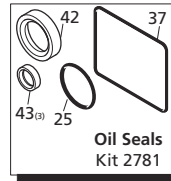

Repair Kits

Special Parts / Kits

Code	Description	Qty.
980069	Packing extractor	1
2748	Rail kit 1-1/4" - 2 Rails - 4 Bolts - 4 Washers	1

Pos	Code	Description	Qty.	Pos	Code	Description	Qty.
1	1940260	Head bolt M10x80	(442 in/lbs) 8	34	1140370	Oil cap	1
2	650530	Lockwasher		35	1260250	Oil sight glass	1
3	1940140	Valve cap	(602 in/lbs) 6	36	1260430	Snap ring	1
4	1940150	Ring	6	37	1940410	O-Ring $\phi 132 \times 3$	1
5	1140450	O-Ring $\phi 20.24 \times 2.62$	12	38	1200430	Bolt M6x16	(89 in/lbs) 6
6	1949050	Complete valve	6	39	1949010	Complete cover	1
7	1940021	Pump head	$\circ \bullet 1$	40	1780690	Contrast disc	1
8	1941210	Pump head	$\Delta 1$	41	1140450	O-Ring $\phi 20.24 \times 2.62$	1
9	550350	O-Ring $\phi 23.81 \times 2.62$	1	42	820680	Seal ring	1
10	1140300	Plug 3/4" G	1	43	1940560	Seal	3
11	1980740	Plug 3/8" G	3	44	1940370	Rail 1-1/4"	2
12	740290	O-Ring $\phi 14 \times 1.78$	3	45	1940380	Bolt	4
13	1940440	Gasket w/ring	3	46	200231	Washer	4
14	1940430	Front piston guide	3	47	1941240	Open bearing support	1
15	1942410	Piston guide	3	53	1941940	Bolt M6x60	3
16	840280	Gasket	3	60	1949216	Complete pump head	$\circ \bullet 1$
17	820490	O-Ring $\phi 34.65 \times 1.78$	3	75	1949217	Complete pump head	$\Delta 1$
18	1340600	Washer - Copper	3	76	1941270	Oil sight glass	1
19	1942330	Piston	3	77	100410	O-Ring $\phi 34.6 \times 2.62$	1
20	1383190	Spacer	3	78	1941260	Contrast disc	1
21	1940960	Guiding piston	3	79	1941290	Seal	1
22	1940060	Piston pin	3	80	1380510	Con-rod bolt	6
23	1941380	O-Ring $\phi 66.34 \times 2.62$	2		1381550	Lockwasher	6
24	1941390	Shim 0.05 mm	1-3				
25	1941400	Shim 0.10 mm	1-3				
26	1941410	Shim 0.19 mm	1-3				
27	1941420	Shim 0.25 mm	1-3				
28	1949011	Side cover w/sight glass	1				
29	850370	Bolt M8x16	(217 in/lbs) 8				
30	1140410	Bearing	2				
31	1940050	Con-rod	(89 in/lbs) 3				
32	1940180	Crankshaft 24mm	$\circ 1$				
33	1940160	Crankshaft 24mm	$\Delta 1$				
	1940530	Crankshaft 24mm	$\bullet 1$				
	1940170	Crankshaft 24mm	$\blacksquare 1$				
	650250	Key	1				
	1941330	Pump housing	1				