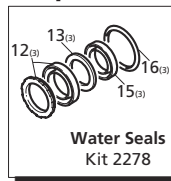

Repair Kits

Special Parts / Kits

Code	Description	Qty.
980069	Packing extractor	1
2748	Rail kit 1-1/4" - 2 Rails - 4 Bolts - 4 Washers	1

Pos	Code	Description	Qty.	Pos	Code	Description	Qty.
1	1940260	Head bolt M10x80	(442 in/lbs) 8	34	1140370	Oil cap	1
2	650530	Lockwasher		35	1260250	Oil sight glass	1
3	1940140	Valve cap	(602 in/lbs) 6	36	1260430	Snap ring	1
4	1940150	Ring	6	37	1940410	O-Ring $\phi 132 \times 3$	1
5	1140450	O-Ring $\phi 20.24 \times 2.62$	12	38	1200430	Bolt M6x16	(89 in/lbs) 6
6	1949050	Complete valve	6	39	1949010	Complete cover	1
7	1940021	Pump head	$\circ \bullet 1$	40	1780690	Contrast disc	1
8	1941210	Pump head	$\Delta 1$	41	1140450	O-Ring $\phi 20.24 \times 2.62$	1
9	550350	O-Ring $\phi 23.81 \times 2.62$	1	42	820680	Seal ring	1
10	1140300	Plug 3/4" G	1	43	1940560	Seal	3
11	1980740	Plug 3/8" G	3	44	1940370	Rail 1-1/4"	2
12	740290	O-Ring $\phi 14 \times 1.78$	3	45	1940380	Bolt	4
13	1940440	Gasket w/ring	3	46	200231	Washer	4
14	1940430	Front piston guide	3	47	1941240	Open bearing support	1
15	1942410	Piston guide	3	53	1941940	Bolt M6x60	3
16	840280	Gasket	3	60	1949216	Complete pump head	$\circ \bullet 1$
17	820490	O-Ring $\phi 34.65 \times 1.78$	3	75	1949217	Complete pump head	$\Delta 1$
18	1340600	Washer - Copper	3	76	1941270	Oil sight glass	1
19	1942330	Piston	3	77	100410	O-Ring $\phi 34.6 \times 2.62$	1
20	1383190	Spacer	3	78	1941260	Contrast disc	1
21	1940960	Guiding piston	3	79	1941290	Seal	1
22	1940060	Piston pin	3	80	1380510	Con-rod bolt	6
23	1941380	O-Ring $\phi 66.34 \times 2.62$	2		1381550	Lockwasher	6
24	1941390	Shim 0.05 mm	1-3				
25	1941400	Shim 0.10 mm	1-3				
26	1941410	Shim 0.19 mm	1-3				
27	1941420	Shim 0.25 mm	1-3				
28	1949011	Side cover w/sight glass	1				
29	850370	Bolt M8x16	(217 in/lbs) 8				
30	1140410	Bearing	2				
31	1940050	Con-rod	(89 in/lbs) 3				
32	1940180	Crankshaft 24mm	$\circ 1$				
33	1940160	Crankshaft 24mm	$\Delta 1$				
	1940530	Crankshaft 24mm	$\bullet 1$				
	1940170	Crankshaft 24mm	$\blacksquare 1$				
	650250	Key	1				
	1941330	Pump housing	1				