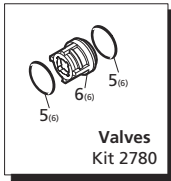

Repair Kits

Special Parts / Kits

Code	Description	Qty.
980069	Packing extractor	1
2748	Rail kit 1-1/4" - 2 Rails - 4 Bolts - 4 Washers	1

Pos	Code	Description	Qty.	Pos	Code	Description	Qty.
1	1940260	Head bolt M10x80	(442 in/lbs) 8	34	1140370	Oil cap	1
2	650530	Lockwasher		35	1260250	Oil sight glass	1
3	1940140	Valve cap	(602 in/lbs) 6	36	1260430	Snap ring	1
4	1940150	Ring	6	37	1940410	O-Ring $\phi 132 \times 3$	1
5	1140450	O-Ring $\phi 20.24 \times 2.62$	12	38	1200430	Bolt M6x16	(89 in/lbs) 6
6	1949050	Complete valve	6	39	1949010	Complete cover	1
7	1940021	Pump head	$\circ \bullet 1$	40	1780690	Contrast disc	1
8	1941210	Pump head	$\Delta 1$	41	1140450	O-Ring $\phi 20.24 \times 2.62$	1
9	550350	O-Ring $\phi 23.81 \times 2.62$	1	42	820680	Seal ring	1
10	1140300	Plug 3/4" G	1	43	1940560	Seal	3
11	1980740	Plug 3/8" G	3	44	1940370	Rail 1-1/4"	2
12	740290	O-Ring $\phi 14 \times 1.78$	3	45	1940380	Bolt	4
13	1940440	Gasket w/ring	3	46	200231	Washer	4
14	1940430	Front piston guide	3	47	1941240	Open bearing support	1
15	1942410	Piston guide	3	53	1941940	Bolt M6x60	3
16	840280	Gasket	3	60	1949216	Complete pump head	$\circ \bullet 1$
17	820490	O-Ring $\phi 34.65 \times 1.78$	3	75	1949217	Complete pump head	$\Delta 1$
18	1340600	Washer - Copper	3	76	1941270	Oil sight glass	1
19	1942330	Piston	3	77	100410	O-Ring $\phi 34.6 \times 2.62$	1
20	1383190	Spacer	3	78	1941260	Contrast disc	1
21	1940960	Guiding piston	3	79	1941290	Seal	1
22	1940060	Piston pin	3	80	1380510	Con-rod bolt	6
23	1941380	O-Ring $\phi 66.34 \times 2.62$	2		1381550	Lockwasher	6
24	1941390	Shim 0.05 mm	1-3				
25	1941400	Shim 0.10 mm	1-3				
26	1941410	Shim 0.19 mm	1-3				
27	1941420	Shim 0.25 mm	1-3				
28	1949011	Side cover w/sight glass	1				
29	850370	Bolt M8x16	(217 in/lbs) 8				
30	1140410	Bearing	2				
31	1940050	Con-rod	(89 in/lbs) 3				
32	1940180	Crankshaft 24mm	$\circ 1$				
33	1940160	Crankshaft 24mm	$\Delta 1$				
	1940530	Crankshaft 24mm	$\bullet 1$				
	1940170	Crankshaft 24mm	$\blacksquare 1$				
	650250	Key	1				
	1941330	Pump housing	1				