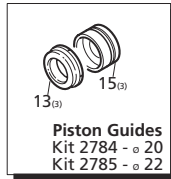

Repair Kits

Special Parts / Kits

Code	Description	Qty.
2778	Viton water seals ø20	1
2779	Viton water seals ø22	1
980069	Packing extractor	1
2748	Rail kit 1-1/4" - 2 Rails - 4 Bolts - 4 Washers	1

Pos	Code	Description	Qty.	Pos	Code	Description	Qty.	
1	1940260	Head bolt M10x80	(442 in/lbs) 8	28	850370	Bolt M8x16	(217 in/lbs) 8	
2	650530	Washer	8	29	1941370	Bearing	● 2	
3	1940140	Valve cap	(602 in/lbs) 6	30	1140410	Bearing	○■▲ 2	
4	1941970	Valve cap 1/4" threaded	(602 in/lbs) 1	31	1940050	Con-rod	(89 in/lbs) 3	
5	1940150	Ring	6	32	1940520	Crankshaft 24mm	● 1	
6	1140450	O-Ring ø20.24x2.62	12	33	1940180	Crankshaft 24mm	○ 1	
7	1949050	Complete valve	6	34	1940160	Crankshaft 24mm	■▲ 1	
8	1940021	Pump head	●■▲ 1	35	650250	Key	1	
9	1941210	Pump head	▲ 1	36	1941330	Pump housing	1	
10	550350	O-Ring ø23.81x2.62	1	37	1140370	Vented oil cap	1	
11	1140300	Plug 3/4" G	1	38	1260250	Oil sight glass	1	
12	1980740	Plug 3/8" G	3	39	1260430	Snap ring	1	
13	740290	O-Ring ø14x1.78	3	40	1940410	O-Ring ø132x3	1	
14	1940440	High pressure packing w/ring ø20	3	41	1200430	Bolt M6x16	(89 in/lbs) 6	
15	1940270	High pressure packing w/ring ø22	3	42	1949010	Compete cover	1	
16	1940430	Front piston guide ø20	3	43	1780690	Contrast disc	1	
17	1940200	Front piston guide ø22	3	44	1140450	O-Ring ø20.24x2.62	1	
18	1940470	Low pressure seal ø20	3	45	820680	Oil seal	1	
19	1940480	Low pressure seal ø22	3	46	1940560	Oil seal	3	
20	1940450	Rear piston guide ø20	3	47	1940370	Rail 1-1/4"	2	
21	1940460	Rear piston guide ø22	3	48	1940380	Bolt	4	
22	820490	O-Ring ø34.65x1.78	3	49	200231	Washer	4	
23	1940570	Nut	(106 in/lbs) 3	50	1941240	Open bearing support	1	
24	1940580	Washer - Copper	3	51	1941220	Slit O-Ring	3	
25	1420430	Piston ø20	3	52	1949200	Complete pump head ø20	1	
26	1420120	Piston ø22	3	53	1949203	Complete pump head ø22	1	
27	880840	O-Ring ø9.25x1.78	3	54	75	1941270	Oil sight glass	1
	960460	Slinger	3	55	76	100410	O-Ring ø34.6x2.62	1
	1940120	Back-up ring	3	56	77	1941260	Contrast disc	1
	1940070	Guiding piston	3	57	78	1941290	Seal	1
	1940060	Piston pin	3	58	79	1380510	Con-rod bolt	6
	1941380	O-Ring ø66.34x2.62	2	59	80	1381550	Lockwasher	6
	1941390	Shim 0.05 mm	1-3					
	1941400	Shim 0.10 mm	1-3					
	1941410	Shim 0.19 mm	1-3					
	1941420	Shim 0.25 mm	1-3					
	1949011	Side cover w/sight glass	1					