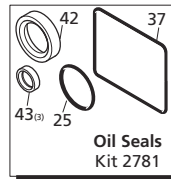

Special Parts / Kits

Code	Description	Qty.
2778	Viton water seals ø20	1
2779	Viton water seals ø22	1
980069	Packing extractor	1
2748	Rail kit 1-1/4" - 2 Rails - 4 Bolts - 4 Washers	1

Pos	Code	Description	Qty.	Pos	Code	Description	Qty.	
1	1940260	Head bolt M10x80	(442 in/lbs) 8	28	850370	Bolt M8x16	(217 in/lbs) 8	
2	650530	Washer	8	29	1941370	Bearing	● 2	
3	1940140	Valve cap	(602 in/lbs) 6	30	1140410	Bearing	○■▲ 2	
4	1941970	Valve cap 1/4" threaded	(602 in/lbs) 1	31	1940050	Con-rod	(89 in/lbs) 3	
5	1940150	Ring	6	32	1940520	Crankshaft 24mm	● 1	
6	1140450	O-Ring ø20.24x2.62	12	33	1940180	Crankshaft 24mm	○ 1	
7	1949050	Complete valve	6	34	1940160	Crankshaft 24mm	■▲ 1	
8	1940021	Pump head	●■▲ 1	35	650250	Key	1	
9	1941210	Pump head	▲ 1	36	1941330	Pump housing	1	
10	550350	O-Ring ø23.81x2.62	1	37	1140370	Vented oil cap	1	
11	1140300	Plug 3/4" G	1	38	1260250	Oil sight glass	1	
12	1980740	Plug 3/8" G	3	39	1260430	Snap ring	1	
13	740290	O-Ring ø14x1.78	3	40	1940410	O-Ring ø132x3	1	
14	1940440	High pressure packing w/ring ø20	3	41	1200430	Bolt M6x16	(89 in/lbs) 6	
15	1940270	High pressure packing w/ring ø22	3	42	1949010	Compete cover	1	
16	1940430	Front piston guide ø20	3	43	1780690	Contrast disc	1	
17	1940200	Front piston guide ø22	3	44	1140450	O-Ring ø20.24x2.62	1	
18	1940470	Low pressure seal ø20	3	45	820680	Oil seal	1	
19	1940480	Low pressure seal ø22	3	46	1940560	Oil seal	3	
20	1940450	Rear piston guide ø20	3	47	1940370	Rail 1-1/4"	2	
21	1940460	Rear piston guide ø22	3	48	1940380	Bolt	4	
22	820490	O-Ring ø34.65x1.78	3	49	200231	Washer	4	
23	1940570	Nut	(106 in/lbs) 3	50	1941240	Open bearing support	1	
24	1940580	Washer - Copper	3	51	1941220	Slit O-Ring	3	
25	1420430	Piston ø20	3	52	1949200	Complete pump head ø20	1	
26	1420120	Piston ø22	3	53	1949203	Complete pump head ø22	1	
27	880840	O-Ring ø9.25x1.78	3	54	75	1941270	Oil sight glass	1
	960460	Slinger	3	55	76	100410	O-Ring ø34.6x2.62	1
	1940120	Back-up ring	3	56	77	1941260	Contrast disc	1
	1940070	Guiding piston	3	57	78	1941290	Seal	1
	1940060	Piston pin	3	58	79	1380510	Con-rod bolt	6
	1941380	O-Ring ø66.34x2.62	2	59	80	1381550	Lockwasher	6
	1941390	Shim 0.05 mm	1-3					
	1941400	Shim 0.10 mm	1-3					
	1941410	Shim 0.19 mm	1-3					
	1941420	Shim 0.25 mm	1-3					
	1949011	Side cover w/sight glass	1					

Legend

ø 20	ø 20	ø 20	ø 22
For ●	For ○	For ■	For ▲
XW15.15	XW21.20	XW26.12	XW30.10
XW15.20	XW21.25	XW26.15	XW30.15
XW15.30	XW21.28	XW26.20	XW30.20
		XW26.23	XW30.25

AR64516 Oil
OIL CAPACITY - 32 OZ