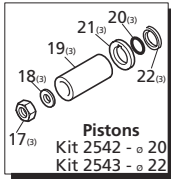

Repair Kits

Special Parts / Kits

Code	Description	Qty.
2778	Viton water seals ø20	1
2779	Viton water seals ø22	1
980069	Packing extractor	1
2748	Rail kit 1-1/4" - 2 Rails - 4 Bolts - 4 Washers	1

Pos	Code	Description	Qty.	Pos	Code	Description	Qty.	
1	1940260	Head bolt M10x80	(442 in/lbs) 8	28	850370	Bolt M8x16	(217 in/lbs) 8	
2	650530	Washer	8	29	1941370	Bearing	● 2	
3	1940140	Valve cap	(602 in/lbs) 6	30	1140410	Bearing	○■▲ 2	
4	1941970	Valve cap 1/4" threaded	(602 in/lbs) 1	31	1940050	Con-rod	(89 in/lbs) 3	
5	1940150	Ring	6	32	1940520	Crankshaft 24mm	● 1	
6	1140450	O-Ring ø20.24x2.62	12	33	1940180	Crankshaft 24mm	○ 1	
7	1949050	Complete valve	6	34	1940160	Crankshaft 24mm	■▲ 1	
8	1940021	Pump head	●■▲ 1	35	650250	Key	1	
9	1941210	Pump head	▲ 1	36	1941330	Pump housing	1	
10	550350	O-Ring ø23.81x2.62	1	37	1140370	Vented oil cap	1	
11	1140300	Plug 3/4" G	1	38	1260250	Oil sight glass	1	
12	1980740	Plug 3/8" G	3	39	1260430	Snap ring	1	
13	740290	O-Ring ø14x1.78	3	40	1940410	O-Ring ø132x3	1	
14	1940440	High pressure packing w/ring ø20	3	41	1200430	Bolt M6x16	(89 in/lbs) 6	
15	1940270	High pressure packing w/ring ø22	3	42	1949010	Compete cover	1	
16	1940430	Front piston guide ø20	3	43	1780690	Contrast disc	1	
17	1940200	Front piston guide ø22	3	44	1140450	O-Ring ø20.24x2.62	1	
18	1940470	Low pressure seal ø20	3	45	820680	Oil seal	1	
19	1940480	Low pressure seal ø22	3	46	1940560	Oil seal	3	
20	1940450	Rear piston guide ø20	3	47	1940370	Rail 1-1/4"	2	
21	1940460	Rear piston guide ø22	3	48	1940380	Bolt	4	
22	820490	O-Ring ø34.65x1.78	3	49	200231	Washer	4	
23	1940570	Nut	(106 in/lbs) 3	50	1941240	Open bearing support	1	
24	1940580	Washer - Copper	3	51	1941220	Slit O-Ring	3	
25	1420430	Piston ø20	3	52	1949200	Complete pump head ø20	1	
26	1420120	Piston ø22	3	53	1949203	Complete pump head ø22	1	
27	880840	O-Ring ø9.25x1.78	3	54	75	1941270	Oil sight glass	1
	960460	Slinger	3	55	76	100410	O-Ring ø34.6x2.62	1
	1940120	Back-up ring	3	56	77	1941260	Contrast disc	1
	1940070	Guiding piston	3	57	78	1941290	Seal	1
	1940060	Piston pin	3	58	79	1380510	Con-rod bolt	6
	1941380	O-Ring ø66.34x2.62	2	59	80	1381550	Lockwasher	6
	1941390	Shim 0.05 mm	1-3					
	1941400	Shim 0.10 mm	1-3					
	1941410	Shim 0.19 mm	1-3					
	1941420	Shim 0.25 mm	1-3					
	1949011	Side cover w/sight glass	1					