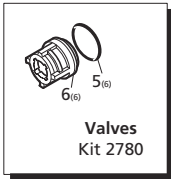

Repair Kits

Special Parts / Kits

Code	Description	Qty.
2778	Viton water seals ø20	1
2779	Viton water seals ø22	1
980069	Packing extractor	1
2748	Rail kit 1-1/4" - 2 Rails - 4 Bolts - 4 Washers	1

Pos	Code	Description	Qty.	Pos	Code	Description	Qty.	
1	1940260	Head bolt M10x80	(442 in/lbs) 8	28	850370	Bolt M8x16	(217 in/lbs) 8	
2	650530	Washer	8	29	1941370	Bearing	● 2	
3	1940140	Valve cap	(602 in/lbs) 6	30	1140410	Bearing	○■▲ 2	
4	1941970	Valve cap 1/4" threaded	(602 in/lbs) 1	31	1940050	Con-rod	(89 in/lbs) 3	
5	1940150	Ring	6	32	1940520	Crankshaft 24mm	● 1	
6	1140450	O-Ring ø20.24x2.62	12	33	1940180	Crankshaft 24mm	○ 1	
7	1949050	Complete valve	6	34	1940160	Crankshaft 24mm	■▲ 1	
8	1940021	Pump head	●■▲ 1	35	650250	Key	1	
9	1941210	Pump head	▲ 1	36	1941330	Pump housing	1	
10	550350	O-Ring ø23.81x2.62	1	37	1140370	Vented oil cap	1	
11	1140300	Plug 3/4" G	1	38	1260250	Oil sight glass	1	
12	1980740	Plug 3/8" G	3	39	1260430	Snap ring	1	
13	740290	O-Ring ø14x1.78	3	40	1940410	O-Ring ø132x3	1	
14	1940440	High pressure packing w/ring ø20	3	41	1200430	Bolt M6x16	(89 in/lbs) 6	
15	1940270	High pressure packing w/ring ø22	3	42	1949010	Compete cover	1	
16	1940430	Front piston guide ø20	3	43	1780690	Contrast disc	1	
17	1940200	Front piston guide ø22	3	44	1140450	O-Ring ø20.24x2.62	1	
18	1940470	Low pressure seal ø20	3	45	820680	Oil seal	1	
19	1940480	Low pressure seal ø22	3	46	1940560	Oil seal	3	
20	1940450	Rear piston guide ø20	3	47	1940370	Rail 1-1/4"	2	
21	1940460	Rear piston guide ø22	3	48	1940380	Bolt	4	
22	820490	O-Ring ø34.65x1.78	3	49	200231	Washer	4	
23	1940570	Nut	(106 in/lbs) 3	50	1941240	Open bearing support	1	
24	1940580	Washer - Copper	3	51	1941220	Slit O-Ring	3	
25	1420430	Piston ø20	3	52	1949200	Complete pump head ø20	1	
26	1420120	Piston ø22	3	53	1949203	Complete pump head ø22	1	
27	880840	O-Ring ø9.25x1.78	3	54	75	1941270	Oil sight glass	1
	960460	Slinger	3	55	76	100410	O-Ring ø34.6x2.62	1
	1940120	Back-up ring	3	56	77	1941260	Contrast disc	1
	1940070	Guiding piston	3	57	78	1941290	Seal	1
	1940060	Piston pin	3	58	79	1380510	Con-rod bolt	6
	1941380	O-Ring ø66.34x2.62	2	59	80	1381550	Lockwasher	6
	1941390	Shim 0.05 mm	1-3					
	1941400	Shim 0.10 mm	1-3					
	1941410	Shim 0.19 mm	1-3					
	1941420	Shim 0.25 mm	1-3					
	1949011	Side cover w/sight glass	1					