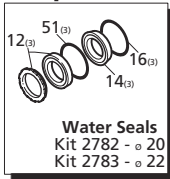

Special Parts / Kits

Code	Description	Qty.
2778	Viton water seals ø20	1
2779	Viton water seals ø22	1
980069	Packing extractor	1
2748	Rail kit 1-1/4" - 2 Rails - 4 Bolts - 4 Washers	1

Pos	Code	Description	Qty.	Pos	Code	Description	Qty.	
1	1940260	Head bolt M10x80	(442 in/lbs) 8	28	850370	Bolt M8x16	(217 in/lbs) 8	
2	650530	Washer	8	29	1941370	Bearing	● 2	
3	1940140	Valve cap	(602 in/lbs) 6	30	1140410	Bearing	○■▲ 2	
4	1941970	Valve cap 1/4" threaded	(602 in/lbs) 1	31	1940050	Con-rod	(89 in/lbs) 3	
5	1940150	Ring	6	32	1940520	Crankshaft 24mm	● 1	
6	1140450	O-Ring ø20.24x2.62	12	33	1940180	Crankshaft 24mm	○ 1	
7	1949050	Complete valve	6	34	1940160	Crankshaft 24mm	■▲ 1	
8	1940021	Pump head	●■▲ 1	35	650250	Key	1	
9	1941210	Pump head	▲ 1	36	1941330	Pump housing	1	
10	550350	O-Ring ø23.81x2.62	1	37	1140370	Vented oil cap	1	
11	1140300	Plug 3/4" G	1	38	1260250	Oil sight glass	1	
12	1980740	Plug 3/8" G	3	39	1260430	Snap ring	1	
13	740290	O-Ring ø14x1.78	3	40	1940410	O-Ring ø132x3	1	
14	1940440	High pressure packing w/ring ø20	3	41	1200430	Bolt M6x16	(89 in/lbs) 6	
15	1940270	High pressure packing w/ring ø22	3	42	1949010	Compete cover	1	
16	1940430	Front piston guide ø20	3	43	1780690	Contrast disc	1	
17	1940200	Front piston guide ø22	3	44	1140450	O-Ring ø20.24x2.62	1	
18	1940470	Low pressure seal ø20	3	45	820680	Oil seal	1	
19	1940480	Low pressure seal ø22	3	46	1940560	Oil seal	3	
20	1940450	Rear piston guide ø20	3	47	1940370	Rail 1-1/4"	2	
21	1940460	Rear piston guide ø22	3	48	1940380	Bolt	4	
22	820490	O-Ring ø34.65x1.78	3	49	200231	Washer	4	
23	1940570	Nut	(106 in/lbs) 3	50	1941240	Open bearing support	1	
24	1940580	Washer - Copper	3	51	1941220	Slit O-Ring	3	
25	1420430	Piston ø20	3	52	1949200	Complete pump head ø20	1	
26	1420120	Piston ø22	3	53	1949203	Complete pump head ø22	1	
27	880840	O-Ring ø9.25x1.78	3	54	75	1941270	Oil sight glass	1
	960460	Slinger	3	55	76	100410	O-Ring ø34.6x2.62	1
	1940120	Back-up ring	3	56	77	1941260	Contrast disc	1
	1940070	Guiding piston	3	57	78	1941290	Seal	1
	1940060	Piston pin	3	58	79	1380510	Con-rod bolt	6
	1941380	O-Ring ø66.34x2.62	2	59	80	1381550	Lockwasher	6
	1941390	Shim 0.05 mm	1-3					
	1941400	Shim 0.10 mm	1-3					
	1941410	Shim 0.19 mm	1-3					
	1941420	Shim 0.25 mm	1-3					
	1949011	Side cover w/sight glass	1					

Legend

ø 20	ø 20	ø 20	ø 22
For ●	For ○	For ■	For ▲
XW15.15	XW21.20	XW26.12	XW30.10
XW15.20	XW21.25	XW26.15	XW30.15
XW15.30	XW21.28	XW26.20	XW30.20
		XW26.23	XW30.25

AR64516 Oil
OIL CAPACITY - 32 OZ