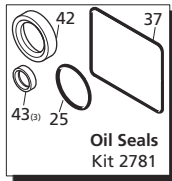

Repair Kits

Special Parts / Kits

Code	Description	Qty.
980069	Packing extractor	1
2748	Rail kit 1-1/4" - 2 Rails - 4 Bolts - 4 Washers	1

Pos	Code	Description	Qty.	Pos	Code	Description	Qty.	
1	1940260	Head bolt M10x80	(442 in/lbs)	8	37	1940410	O-Ring $\phi$ 132x3	1
2	650530	Lockwasher		8	38	1200430	Bolt M6x16	(89 in/lbs) 6
3	1940140	Valve cap	(602 in/lbs)	6	39	1949010	Complete cover	1
4	1940150	Ring		6	40	1780690	Contrast disc	1
5	1140450	O-Ring $\phi$ 20.24x2.62		12	41	1140450	O-Ring $\phi$ 20.24x2.62	1
6	1949050	Complete valve		6	42	820680	Seal ring	1
7	1940021	Pump head		1	43	1940560	Seal	3
8	550350	O-Ring $\phi$ 23.81x2.62		1	44	1940370	Rail 1-1/4"	2
9	1140300	Plug 3/4" G		1	45	1940380	Bolt	4
10	1980740	Plug 3/8" G		3	46	200231	Washer	4
11	740290	O-Ring $\phi$ 14x1.78		3	47	1941240	Open bearing support	1
12	1940440	Gasket w/ring		3	53	1941940	Bolt M6x60	3
13	1940430	Front piston guide		3	60	1949216	Complete pump head	1
14	1942410	Piston guide		3	75	1941270	Oil sight glass	1
15	840280	Gasket		3	76	100410	O-Ring $\phi$ 34.6x2.62	1
16	820490	O-Ring $\phi$ 34.65x1.78		3	77	1941260	Contrast disc	1
18	1340600	Washer - Copper		3	78	1941290	Seal	1
19	1942330	Piston		3	79	1380510	Lockwasher	6
21	1383190	Spacer		3	80	1381550	Con-rod bolt	6
23	1940960	Guiding piston		3				
24	1940060	Piston pin		3				
25	1941380	O-Ring $\phi$ 66.34x2.62		2				
26	1941390	Shim 0.05 mm	1-3					
	1941400	Shim 0.10 mm	1-3					
	1941410	Shim 0.19 mm	1-3					
	1941420	Shim 0.25 mm	1-3					
27	1949011	Side cover w/sight glass		1				
28	850370	Bolt M8x16	(217 in/lbs)	8				
29	1140410	Bearing		2				
30	1940050	Con-rod	(89 in/lbs)	3				
31	1940180	Crankshaft 24mm	■	1				
	1940520	Crankshaft 24mm	●	1				
32	650250	Key		1				
33	1941330	Pump housing		1				
34	1140370	Oil cap		1				
35	1260250	Oil sight glass		1				
36	1260430	Snap ring		1				
						AR64516	Oil	2
							OIL CAPACITY - 32 OZ	

Legend

$\phi$ 20	$\phi$ 20
For ●	For ■
XW-M15.30	XW-M21.28