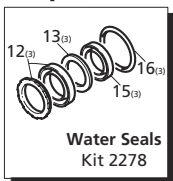

Repair Kits

Special Parts / Kits

Code	Description	Qty.
980069	Packing extractor	1
2748	Rail kit 1-1/4" - 2 Rails - 4 Bolts - 4 Washers	1

Pos	Code	Description	Qty.	Pos	Code	Description	Qty.	
1	1940260	Head bolt M10x80	(442 in/lbs)	8	37	1940410	O-Ring $\phi$ 132x3	1
2	650530	Lockwasher		8	38	1200430	Bolt M6x16	(89 in/lbs) 6
3	1940140	Valve cap	(602 in/lbs)	6	39	1949010	Complete cover	1
4	1940150	Ring		6	40	1780690	Contrast disc	1
5	1140450	O-Ring $\phi$ 20.24x2.62		12	41	1140450	O-Ring $\phi$ 20.24x2.62	1
6	1949050	Complete valve		6	42	820680	Seal ring	1
7	1940021	Pump head		1	43	1940560	Seal	3
8	550350	O-Ring $\phi$ 23.81x2.62		1	44	1940370	Rail 1-1/4"	2
9	1140300	Plug 3/4" G		1	45	1940380	Bolt	4
10	1980740	Plug 3/8" G		3	46	200231	Washer	4
11	740290	O-Ring $\phi$ 14x1.78		3	47	1941240	Open bearing support	1
12	1940440	Gasket w/ring		3	53	1941940	Bolt M6x60	3
13	1940430	Front piston guide		3	60	1949216	Complete pump head	1
14	1942410	Piston guide		3	75	1941270	Oil sight glass	1
15	840280	Gasket		3	76	100410	O-Ring $\phi$ 34.6x2.62	1
16	820490	O-Ring $\phi$ 34.65x1.78		3	77	1941260	Contrast disc	1
18	1340600	Washer - Copper		3	78	1941290	Seal	1
19	1942330	Piston		3	79	1380510	Lockwasher	6
21	1383190	Spacer		3	80	1381550	Con-rod bolt	6
23	1940960	Guiding piston		3				
24	1940060	Piston pin		3				
25	1941380	O-Ring $\phi$ 66.34x2.62		2				
26	1941390	Shim 0.05 mm	1-3					
	1941400	Shim 0.10 mm	1-3					
	1941410	Shim 0.19 mm	1-3					
	1941420	Shim 0.25 mm	1-3					
27	1949011	Side cover w/sight glass		1				
28	850370	Bolt M8x16	(217 in/lbs)	8				
29	1140410	Bearing		2				
30	1940050	Con-rod	(89 in/lbs)	3				
31	1940180	Crankshaft 24mm	■	1				
	1940520	Crankshaft 24mm	●	1				
32	650250	Key		1				
33	1941330	Pump housing		1				
34	1140370	Oil cap		1				
35	1260250	Oil sight glass		1				
36	1260430	Snap ring		1				
						AR64516	Oil	2
							OIL CAPACITY - 32 OZ	

Legend

$\phi$ 20	$\phi$ 20
For ●	For ■
XW-M15.30	XW-M21.28