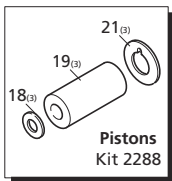

Repair Kits

Special Parts / Kits

Code	Description	Qty.
980069	Packing extractor	1
2748	Rail kit 1-1/4" - 2 Rails - 4 Bolts - 4 Washers	1

Pos	Code	Description	Qty.	Pos	Code	Description	Qty.	
1	1940260	Head bolt M10x80	(442 in/lbs)	8	37	1940410	O-Ring $\phi$ 132x3	1
2	650530	Lockwasher		8	38	1200430	Bolt M6x16	(89 in/lbs) 6
3	1940140	Valve cap	(602 in/lbs)	6	39	1949010	Complete cover	1
4	1940150	Ring		6	40	1780690	Contrast disc	1
5	1140450	O-Ring $\phi$ 20.24x2.62		12	41	1140450	O-Ring $\phi$ 20.24x2.62	1
6	1949050	Complete valve		6	42	820680	Seal ring	1
7	1940021	Pump head		1	43	1940560	Seal	3
8	550350	O-Ring $\phi$ 23.81x2.62		1	44	1940370	Rail 1-1/4"	2
9	1140300	Plug 3/4" G		1	45	1940380	Bolt	4
10	1980740	Plug 3/8" G		3	46	200231	Washer	4
11	740290	O-Ring $\phi$ 14x1.78		3	47	1941240	Open bearing support	1
12	1940440	Gasket w/ring		3	53	1941940	Bolt M6x60	3
13	1940430	Front piston guide		3	60	1949216	Complete pump head	1
14	1942410	Piston guide		3	75	1941270	Oil sight glass	1
15	840280	Gasket		3	76	100410	O-Ring $\phi$ 34.6x2.62	1
16	820490	O-Ring $\phi$ 34.65x1.78		3	77	1941260	Contrast disc	1
18	1340600	Washer - Copper		3	78	1941290	Seal	1
19	1942330	Piston		3	79	1380510	Lockwasher	6
21	1383190	Spacer		3	80	1381550	Con-rod bolt	6
23	1940960	Guiding piston		3				
24	1940060	Piston pin		3				
25	1941380	O-Ring $\phi$ 66.34x2.62		2				
26	1941390	Shim 0.05 mm	1-3					
	1941400	Shim 0.10 mm	1-3					
	1941410	Shim 0.19 mm	1-3					
	1941420	Shim 0.25 mm	1-3					
27	1949011	Side cover w/sight glass		1				
28	850370	Bolt M8x16	(217 in/lbs)	8				
29	1140410	Bearing		2				
30	1940050	Con-rod	(89 in/lbs)	3				
31	1940180	Crankshaft 24mm	■	1				
	1940520	Crankshaft 24mm	●	1				
32	650250	Key		1				
33	1941330	Pump housing		1				
34	1140370	Oil cap		1				
35	1260250	Oil sight glass		1				
36	1260430	Snap ring		1				
						AR64516	Oil	2
							OIL CAPACITY - 32 OZ	

Legend

$\phi$ 20	$\phi$ 20
For ●	For ■
XW-M15.30	XW-M21.28