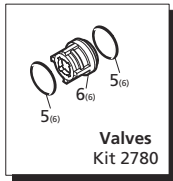

Repair Kits

Special Parts / Kits

Code	Description	Qty.
980069	Packing extractor	1
2748	Rail kit 1-1/4" - 2 Rails - 4 Bolts - 4 Washers	1

Pos	Code	Description	Qty.	Pos	Code	Description	Qty.	
1	1940260	Head bolt M10x80	(442 in/lbs)	8	37	1940410	O-Ring $\phi$ 132x3	1
2	650530	Lockwasher		8	38	1200430	Bolt M6x16	(89 in/lbs) 6
3	1940140	Valve cap	(602 in/lbs)	6	39	1949010	Complete cover	1
4	1940150	Ring		6	40	1780690	Contrast disc	1
5	1140450	O-Ring $\phi$ 20.24x2.62		12	41	1140450	O-Ring $\phi$ 20.24x2.62	1
6	1949050	Complete valve		6	42	820680	Seal ring	1
7	1940021	Pump head		1	43	1940560	Seal	3
8	550350	O-Ring $\phi$ 23.81x2.62		1	44	1940370	Rail 1-1/4"	2
9	1140300	Plug 3/4" G		1	45	1940380	Bolt	4
10	1980740	Plug 3/8" G		3	46	200231	Washer	4
11	740290	O-Ring $\phi$ 14x1.78		3	47	1941240	Open bearing support	1
12	1940440	Gasket w/ring		3	53	1941940	Bolt M6x60	3
13	1940430	Front piston guide		3	60	1949216	Complete pump head	1
14	1942410	Piston guide		3	75	1941270	Oil sight glass	1
15	840280	Gasket		3	76	100410	O-Ring $\phi$ 34.6x2.62	1
16	820490	O-Ring $\phi$ 34.65x1.78		3	77	1941260	Contrast disc	1
18	1340600	Washer - Copper		3	78	1941290	Seal	1
19	1942330	Piston		3	79	1380510	Lockwasher	6
21	1383190	Spacer		3	80	1381550	Con-rod bolt	6
23	1940960	Guiding piston		3				
24	1940060	Piston pin		3				
25	1941380	O-Ring $\phi$ 66.34x2.62		2				
26	1941390	Shim 0.05 mm	1-3					
	1941400	Shim 0.10 mm	1-3					
	1941410	Shim 0.19 mm	1-3					
	1941420	Shim 0.25 mm	1-3					
27	1949011	Side cover w/sight glass		1				
28	850370	Bolt M8x16	(217 in/lbs)	8				
29	1140410	Bearing		2				
30	1940050	Con-rod	(89 in/lbs)	3				
31	1940180	Crankshaft 24mm	■	1				
	1940520	Crankshaft 24mm	●	1				
32	650250	Key		1				
33	1941330	Pump housing		1				
34	1140370	Oil cap		1				
35	1260250	Oil sight glass		1				
36	1260430	Snap ring		1				
						AR64516	Oil	2
							OIL CAPACITY - 32 OZ	

Legend

$\phi$ 20	$\phi$ 20
For ●	For ■
XW-M15.30	XW-M21.28