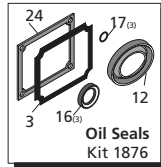

Pos	Code	Description	Qty.	Pos	Code	Description	Qty.	Legend
1	1260780	Screw M5x25	4	41	1342690	Outlet fitting	1	VIP 2G15 - Pump
2	1344060	Rear cover	1	44	1461470	Click Nipple 3/4" G(F)	1	
3	1040710	O-Ring ø56x2	1	45	1340260	Water suction filter	1	
4	1260050	Roller bearing	1	47	881470	Screw M6x45	4	
5	1344050	Pump housing	1	48	680700	Screw M6x20	1	
6	1340050	Oil level	1	49	480480	O-Ring ø4.48x1.78	3	
7	1340170	Crankshaft	1	50	1340190	Inlet fitting cover	1	
8	880111	Key	1	51	780050	O-Ring ø28.25x1.78	1	
9	1341070	Bearing	1	52	620301	Plug 1/8" G	1	
10	480890	Circlip øe17	1	53	1342670	Pump head	1	
11	111120	Circlip øi47	1	54	851100	Grub screw M5x5	1	
12	1341080	Seal ring	1	55	1250270	Valve spring	1	
13	1340060	Con rod	3	56	1250280	Stainless steel ball	1	
14	1340080	Piston pin	3	58	3226	Pressure gauge	1	
15	1340070	Guiding piston	3	59	1342700	Regulation valve seat	1	
16	1260460	Seal ring	3	60	1460430	O-Ring ø4x2.5	1	
17	600180	O-Ring ø7.66x1.78	4	61	1460150	Lower piston	1	
18	1341010	Spacer disc	3	62	1343810	Valve seat	3	
19	1342740	Piston ø15	3	63	740290	O-Ring ø14x1.78	4	
20	1341020	Washer 6x10x1	3	64	1260670	Detergent fitting	1	
21	850670	Screw M6x35	3	66	1342680	Head cover	1	
22	600180	O-Ring ø7.66x1.78	1	67	1381550	Washer øi6.4	4	
25	1349258	Pump assembly	1	68	1343510	Screw M6x14	4	
26	1260440	C1 gasket	3	69	1080190	O-Ring ø2.90x1.78	1	
27	770260	O-Ring ø23.52x1.78	3	70	1460140	Upper piston	1	
28	1342730	Piston guide	3	71	1269115	Detergent hose assembly	1	
29	1342760	Gasket	3	72	1080401	Back-up ring	1	
30	1342720	Support ring	3	73	1343450	Spring plate	1	
31	1342750	Plate	3	74	1460190	Spring	1	
32	1349053	Complete valve	6	75	1343000	Spring plate	1	
33	800560	O-Ring ø8.73x1.78	6	76	1980640	Knob insert	1	
34	390341	O-Ring ø5x2	1	77	1060120	Nut M6	1	
35	1343110	O-Ring ø4x1.1	1	78	392840	Grub screw M6x16	1	
36	1342710	Nozzle	1	79	1981780	Knob	1	
37	1460430	O-Ring ø4x2.5	1	80	1343900	Oil plug	1	
38	1460260	Piston	1	81	880840	O-Ring ø9.25x1.78	1	
39	1540140	Spring	1	82	1981770	Knob plug	1	
40	880270	O-Ring ø17.17x1.78	1