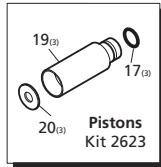

Pos	Code	Description	Qty.	Pos	Code	Description	Qty.	Legend
1	1260780	Screw M5x25	4	41	1342690	Outlet fitting	1	VIP 2G15 - Pump
2	1344060	Rear cover	1	44	1461470	Click Nipple 3/4" G(F)	1	
3	1040710	O-Ring ø56x2	1	45	1340260	Water suction filter	1	
4	1260050	Roller bearing	1	47	881470	Screw M6x45	4	
5	1344050	Pump housing	1	48	680700	Screw M6x20	1	
6	1340050	Oil level	1	49	480480	O-Ring ø4.48x1.78	3	
7	1340170	Crankshaft	1	50	1340190	Inlet fitting cover	1	
8	880111	Key	1	51	780050	O-Ring ø28.25x1.78	1	
9	1341070	Bearing	1	52	620301	Plug 1/8" G	1	
10	480890	Circlip øe17	1	53	1342670	Pump head	1	
11	111120	Circlip øi47	1	54	851100	Grub screw M5x5	1	
12	1341080	Seal ring	1	55	1250270	Valve spring	1	
13	1340060	Con rod	3	56	1250280	Stainless steel ball	1	
14	1340080	Piston pin	3	58	3226	Pressure gauge	1	
15	1340070	Guiding piston	3	59	1342700	Regulation valve seat	1	
16	1260460	Seal ring	3	60	1460430	O-Ring ø4x2.5	1	
17	600180	O-Ring ø7.66x1.78	4	61	1460150	Lower piston	1	
18	1341010	Spacer disc	3	62	1343810	Valve seat	3	
19	1342740	Piston ø15	3	63	740290	O-Ring ø14x1.78	4	
20	1341020	Washer 6x10x1	3	64	1260670	Detergent fitting	1	
21	850670	Screw M6x35	3	66	1342680	Head cover	1	
22	600180	O-Ring ø7.66x1.78	1	67	1381550	Washer øi6.4	4	
25	1349258	Pump assembly	1	68	1343510	Screw M6x14	4	
26	1260440	C1 gasket	3	69	1080190	O-Ring ø2.90x1.78	1	
27	770260	O-Ring ø23.52x1.78	3	70	1460140	Upper piston	1	
28	1342730	Piston guide	3	71	1269115	Detergent hose assembly	1	
29	1342760	Gasket	3	72	1080401	Back-up ring	1	
30	1342720	Support ring	3	73	1343450	Spring plate	1	
31	1342750	Plate	3	74	1460190	Spring	1	
32	1349053	Complete valve	6	75	1343000	Spring plate	1	
33	800560	O-Ring ø8.73x1.78	6	76	1980640	Knob insert	1	
34	390341	O-Ring ø5x2	1	77	1060120	Nut M6	1	
35	1343110	O-Ring ø4x1.1	1	78	392840	Grub screw M6x16	1	
36	1342710	Nozzle	1	79	1981780	Knob	1	
37	1460430	O-Ring ø4x2.5	1	80	1343900	Oil plug	1	
38	1460260	Piston	1	81	880840	O-Ring ø9.25x1.78	1	
39	1540140	Spring	1	82	1981770	Knob plug	1	
40	880270	O-Ring ø17.17x1.78	1