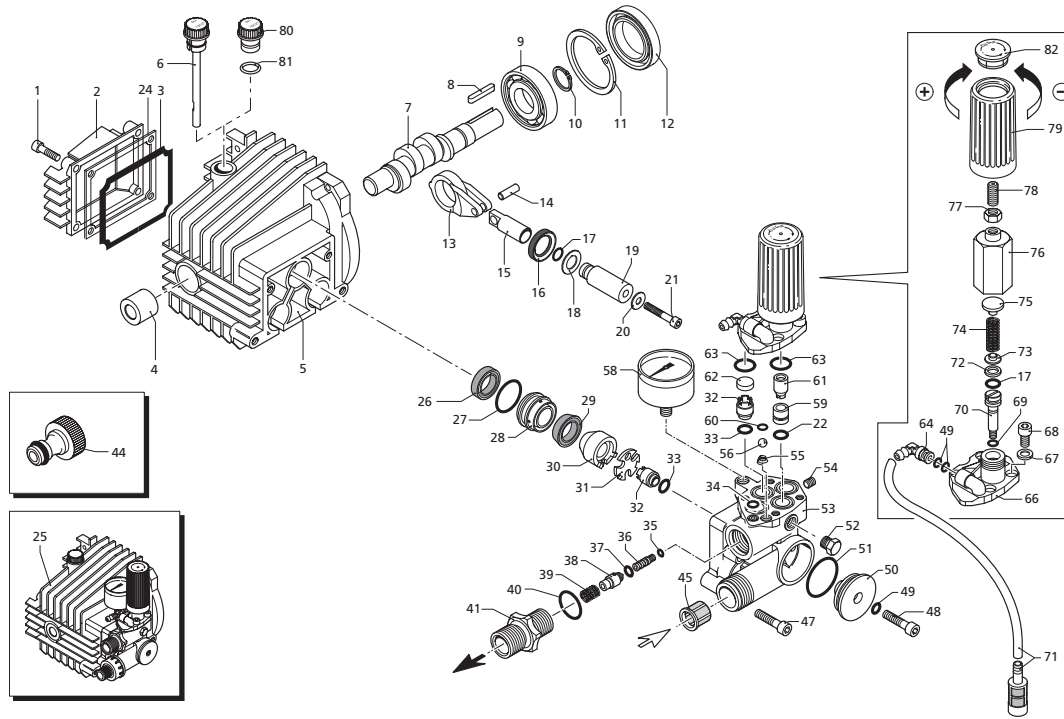

VIP 2G15 - Frame

**Repair Kits**

Pos	Code	Description	Qty.	Pos	Code	Description	Qty.	Legend
1	1260780	Screw M5x25	4	41	1342690	Outlet fitting	1	VIP 2G15 - Pump
2	1344060	Rear cover	1	44	1461470	Click Nipple 3/4" G(F)	1	
3	1040710	O-Ring ø56x2	1	45	1340260	Water suction filter	1	
4	1260050	Roller bearing	1	47	881470	Screw M6x45	4	
5	1344050	Pump housing	1	48	680700	Screw M6x20	1	
6	1340050	Oil level	1	49	480480	O-Ring ø4.48x1.78	3	
7	1340170	Crankshaft	1	50	1340190	Inlet fitting cover	1	
8	880111	Key	1	51	780050	O-Ring ø28.25x1.78	1	
9	1341070	Bearing	1	52	620301	Plug 1/8" G	1	
10	480890	Circlip øe17	1	53	1342670	Pump head	1	
11	111120	Circlip øi47	1	54	851100	Grub screw M5x5	1	
12	1341080	Seal ring	1	55	1250270	Valve spring	1	
13	1340060	Con rod	3	56	1250280	Stainless steel ball	1	
14	1340080	Piston pin	3	58	3226	Pressure gauge	1	
15	1340070	Guiding piston	3	59	1342700	Regulation valve seat	1	
16	1260460	Seal ring	3	60	1460430	O-Ring ø4x2.5	1	
17	600180	O-Ring ø7.66x1.78	4	61	1460150	Lower piston	1	
18	1341010	Spacer disc	3	62	1343810	Valve seat	3	
19	1342740	Piston ø15	3	63	740290	O-Ring ø14x1.78	4	
20	1341020	Washer 6x10x1	3	64	1260670	Detergent fitting	1	
21	850670	Screw M6x35	3	66	1342680	Head cover	1	
22	600180	O-Ring ø7.66x1.78	1	67	1381550	Washer øi6.4	4	
25	1349258	Pump assembly	1	68	1343510	Screw M6x14	4	
26	1260440	C1 gasket	3	69	1080190	O-Ring ø2.90x1.78	1	
27	770260	O-Ring ø23.52x1.78	3	70	1460140	Upper piston	1	
28	1342730	Piston guide	3	71	1269115	Detergent hose assembly	1	
29	1342760	Gasket	3	72	1080401	Back-up ring	1	
30	1342720	Support ring	3	73	1343450	Spring plate	1	
31	1342750	Plate	3	74	1460190	Spring	1	
32	1349053	Complete valve	6	75	1343000	Spring plate	1	
33	800560	O-Ring ø8.73x1.78	6	76	1980640	Knob insert	1	
34	390341	O-Ring ø5x2	1	77	1060120	Nut M6	1	
35	1343110	O-Ring ø4x1.1	1	78	392840	Grub screw M6x16	1	
36	1342710	Nozzle	1	79	1981780	Knob	1	
37	1460430	O-Ring ø4x2.5	1	80	1343900	Oil plug	1	
38	1460260	Piston	1	81	880840	O-Ring ø9.25x1.78	1	
39	1540140	Spring	1	82	1981770	Knob plug	1	
40	880270	O-Ring ø17.17x1.78	1					