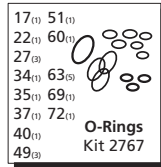

Pos	Code	Description	Qty.	Pos	Code	Description	Qty.	Legend
1	1260780	Screw M5x25	4	41	1342690	Outlet fitting	1	VIP 2G15 - Pump
2	1344060	Rear cover	1	44	1461470	Click Nipple 3/4" G(F)	1	
3	1040710	O-Ring ø56x2	1	45	1340260	Water suction filter	1	
4	1260050	Roller bearing	1	47	881470	Screw M6x45	4	
5	1344050	Pump housing	1	48	680700	Screw M6x20	1	
6	1340050	Oil level	1	49	480480	O-Ring ø4.48x1.78	3	
7	1340170	Crankshaft	1	50	1340190	Inlet fitting cover	1	
8	880111	Key	1	51	780050	O-Ring ø28.25x1.78	1	
9	1341070	Bearing	1	52	620301	Plug 1/8" G	1	
10	480890	Circlip øe17	1	53	1342670	Pump head	1	
11	111120	Circlip øi47	1	54	851100	Grub screw M5x5	1	
12	1341080	Seal ring	1	55	1250270	Valve spring	1	
13	1340060	Con rod	3	56	1250280	Stainless steel ball	1	
14	1340080	Piston pin	3	58	3226	Pressure gauge	1	
15	1340070	Guiding piston	3	59	1342700	Regulation valve seat	1	
16	1260460	Seal ring	3	60	1460430	O-Ring ø4x2.5	1	
17	600180	O-Ring ø7.66x1.78	4	61	1460150	Lower piston	1	
18	1341010	Spacer disc	3	62	1343810	Valve seat	3	
19	1342740	Piston ø15	3	63	740290	O-Ring ø14x1.78	4	
20	1341020	Washer 6x10x1	3	64	1260670	Detergent fitting	1	
21	850670	Screw M6x35	3	66	1342680	Head cover	1	
22	600180	O-Ring ø7.66x1.78	1	67	1381550	Washer øi6.4	4	
25	1349258	Pump assembly	1	68	1343510	Screw M6x14	4	
26	1260440	C1 gasket	3	69	1080190	O-Ring ø2.90x1.78	1	
27	770260	O-Ring ø23.52x1.78	3	70	1460140	Upper piston	1	
28	1342730	Piston guide	3	71	1269115	Detergent hose assembly	1	
29	1342760	Gasket	3	72	1080401	Back-up ring	1	
30	1342720	Support ring	3	73	1343450	Spring plate	1	
31	1342750	Plate	3	74	1460190	Spring	1	
32	1349053	Complete valve	6	75	1343000	Spring plate	1	
33	800560	O-Ring ø8.73x1.78	6	76	1980640	Knob insert	1	
34	390341	O-Ring ø5x2	1	77	1060120	Nut M6	1	
35	1343110	O-Ring ø4x1.1	1	78	392840	Grub screw M6x16	1	
36	1342710	Nozzle	1	79	1981780	Knob	1	
37	1460430	O-Ring ø4x2.5	1	80	1343900	Oil plug	1	
38	1460260	Piston	1	81	880840	O-Ring ø9.25x1.78	1	
39	1540140	Spring	1	82	1981770	Knob plug	1	
40	880270	O-Ring ø17.17x1.78	1