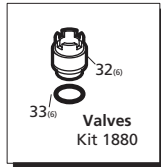

Pos	Code	Description	Qty.	Pos	Code	Description	Qty.	Legend
1	1260780	Screw M5x25	4	41	1342690	Outlet fitting	1	VIP 2G15 - Pump
2	1344060	Rear cover	1	44	1461470	Click Nipple 3/4" G(F)	1	
3	1040710	O-Ring ø56x2	1	45	1340260	Water suction filter	1	
4	1260050	Roller bearing	1	47	881470	Screw M6x45	4	
5	1344050	Pump housing	1	48	680700	Screw M6x20	1	
6	1340050	Oil level	1	49	480480	O-Ring ø4.48x1.78	3	
7	1340170	Crankshaft	1	50	1340190	Inlet fitting cover	1	
8	880111	Key	1	51	780050	O-Ring ø28.25x1.78	1	
9	1341070	Bearing	1	52	620301	Plug 1/8" G	1	
10	480890	Circlip øe17	1	53	1342670	Pump head	1	
11	111120	Circlip øi47	1	54	851100	Grub screw M5x5	1	
12	1341080	Seal ring	1	55	1250270	Valve spring	1	
13	1340060	Con rod	3	56	1250280	Stainless steel ball	1	
14	1340080	Piston pin	3	58	3226	Pressure gauge	1	
15	1340070	Guiding piston	3	59	1342700	Regulation valve seat	1	
16	1260460	Seal ring	3	60	1460430	O-Ring ø4x2.5	1	
17	600180	O-Ring ø7.66x1.78	4	61	1460150	Lower piston	1	
18	1341010	Spacer disc	3	62	1343810	Valve seat	3	
19	1342740	Piston ø15	3	63	740290	O-Ring ø14x1.78	4	
20	1341020	Washer 6x10x1	3	64	1260670	Detergent fitting	1	
21	850670	Screw M6x35	3	66	1342680	Head cover	1	
22	600180	O-Ring ø7.66x1.78	1	67	1381550	Washer øi6.4	4	
25	1349258	Pump assembly	1	68	1343510	Screw M6x14	4	
26	1260440	C1 gasket	3	69	1080190	O-Ring ø2.90x1.78	1	
27	770260	O-Ring ø23.52x1.78	3	70	1460140	Upper piston	1	
28	1342730	Piston guide	3	71	1269115	Detergent hose assembly	1	
29	1342760	Gasket	3	72	1080401	Back-up ring	1	
30	1342720	Support ring	3	73	1343450	Spring plate	1	
31	1342750	Plate	3	74	1460190	Spring	1	
32	1349053	Complete valve	6	75	1343000	Spring plate	1	
33	800560	O-Ring ø8.73x1.78	6	76	1980640	Knob insert	1	
34	390341	O-Ring ø5x2	1	77	1060120	Nut M6	1	
35	1343110	O-Ring ø4x1.1	1	78	392840	Grub screw M6x16	1	
36	1342710	Nozzle	1	79	1981780	Knob	1	
37	1460430	O-Ring ø4x2.5	1	80	1343900	Oil plug	1	
38	1460260	Piston	1	81	880840	O-Ring ø9.25x1.78	1	
39	1540140	Spring	1	82	1981770	Knob plug	1	
40	880270	O-Ring ø17.17x1.78	1