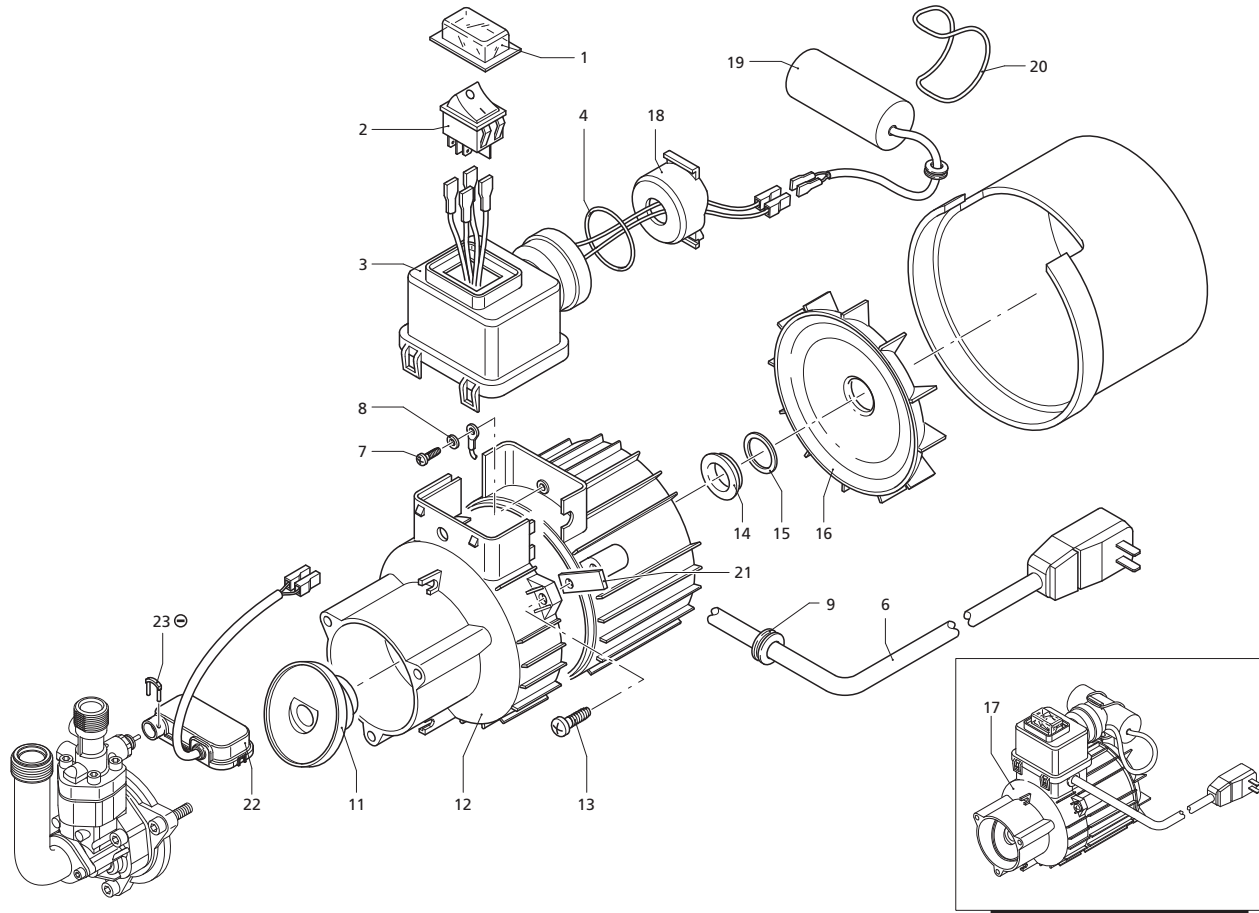

Pos	Code	Description	Qty.	Legend
-----	------	-------------	------	--------

1	2840040	Yellow casing	1
2	2860100	Handle	1
3	2440070	Driven gear $\varnothing 160$	2
4	2100300	Screw 5x16	12
5	2860030	Left casing	1
6	2860060	Bracket	1
7	50055	Clamp	1
8	2100070	Conveyor	1
9	2860020	Right casing	1

Team TSS - Frame

Repair Kits

Pos	Code	Description	Qty.	Legend
1	1340260	Water suction filter	1	Team TSS - Pump
2	2101000	Screw TCEI M4x15	2	
3	2100630	Suction fitting	1	
5	550350	O-Ring $\varnothing 23.81 \times 2.62$	1	
7	2109051	Complete valve	6	
8	850850	Screw TCEI M6x30	6	
9	2100030	Piston guide $\varnothing 12$	1	
10	880840	O-Ring $\varnothing 9.25 \times 1.78$	3	
11	2122	Pump head and O-Ring	1	
13	1260760	Screw TCEI M5x20	4	
14	2252	Outlet fitting and TSS kit	1	
15	2200140	Gasket $\varnothing 12 \times 20$	3	
16	2020040	Gasket support ring	3	
17	394280	O-Ring $\varnothing 12.42 \times 1.78$	1	
18	2560480	Bushing	1	
20	1683500	Seal ring	3	
22	2020150	Spring	3	
23	2020130	Piston $\varnothing 12$	3	
24	2020140	Spring plate	3	
25	2021570	Bearing	1	
28	850840	O-Ring $\varnothing 62 \times 2$	1	
30	1461470	Click Nipple 3/4" G(F)	1	
33	2222	Pump assembly and TSS kit	1	
35	40126	Suction fitting GHT	1	
37	2101450	Inlet fitting plate	1	

Pos	Code	Description	Qty.	Legend
1	2100280	Cover	1	Team TSS - Motor
2	1682270	Switch 8A	1	
3	2100061	Switch box	1	
4	390201	O-Ring $\varnothing 39.34 \times 2.62$	1	
6	1683920	Cable	1	
7	2020570	Screw M4x12	1	
8	1262400	Washer $\varnothing 4$	1	
9	2100110	Gland	1	
11	2101710	Wobble plate	1	
12	2109270	Pump housing assembly	1	
13	2100980	Screw M5x20	3	
14	1340350	Seal ring	1	
15	2020850	Washer	1	
16	1680251	Fan	1	
17	44024	Electric motor	1	
18	2100431	Adapter	1	
19	2101110	Capacitor 80uF	1	
20	2100830	O-Ring $\varnothing 78.9 \times 3.53$	1	
21	2440160	Plate	3	
22	2029716	TSS assembly	1	
23	2021960	Clip	1	