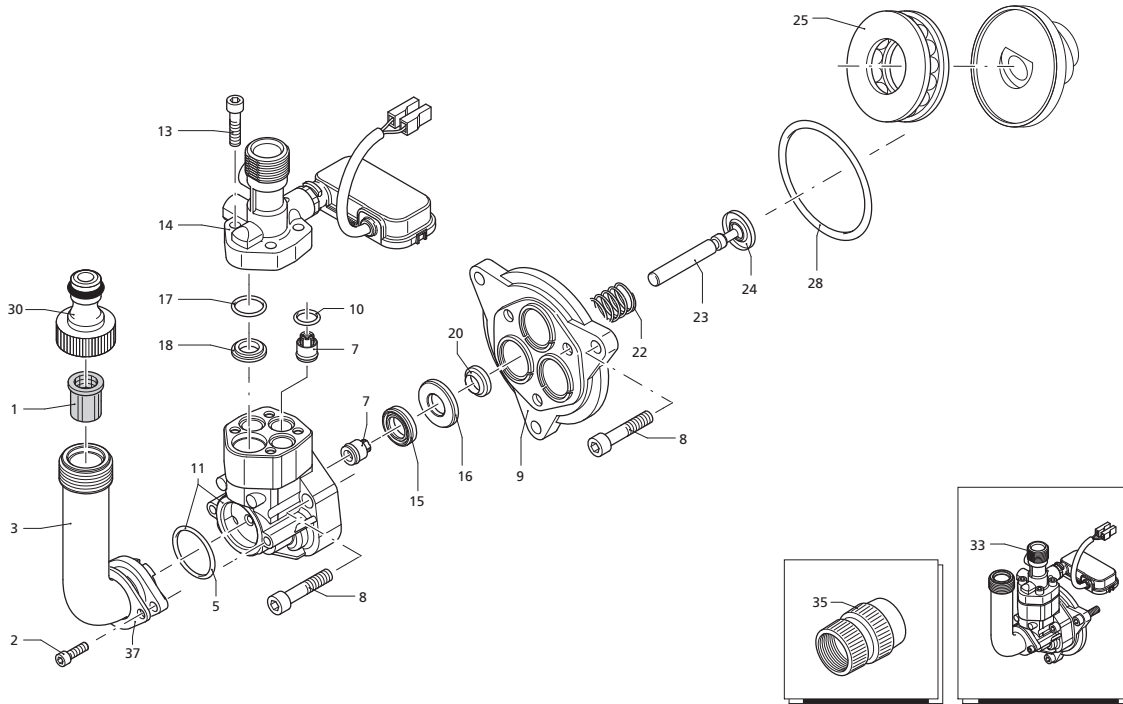

Pos	Code	Description	Qty.	Legend
-----	------	-------------	------	--------

1	2840040	Yellow casing	1
2	2860100	Handle	1
3	2440070	Driven gear $\varnothing 160$	2
4	2100300	Screw 5x16	12
5	2860030	Left casing	1
6	2860060	Bracket	1
7	50055	Clamp	1
8	2100070	Conveyor	1
9	2860020	Right casing	1

Team TSS - Frame

Repair Kits

Pos	Code	Description	Qty.	Legend
1	1340260	Water suction filter	1	Team TSS - Pump
2	2101000	Screw TCEI M4x15	2	
3	2100630	Suction fitting	1	
5	550350	O-Ring $\varnothing 23.81 \times 2.62$	1	
7	2109051	Complete valve	6	
8	850850	Screw TCEI M6x30	6	
9	2100030	Piston guide $\varnothing 12$	1	
10	880840	O-Ring $\varnothing 9.25 \times 1.78$	3	
11	2122	Pump head and O-Ring	1	
13	1260760	Screw TCEI M5x20	4	
14	2252	Outlet fitting and TSS kit	1	
15	2200140	Gasket $\varnothing 12 \times 20$	3	
16	2020040	Gasket support ring	3	
17	394280	O-Ring $\varnothing 12.42 \times 1.78$	1	
18	2560480	Bushing	1	
20	1683500	Seal ring	3	
22	2020150	Spring	3	
23	2020130	Piston $\varnothing 12$	3	
24	2020140	Spring plate	3	
25	2021570	Bearing	1	
28	850840	O-Ring $\varnothing 62 \times 2$	1	
30	1461470	Click Nipple 3/4" G(F)	1	
33	2222	Pump assembly and TSS kit	1	
35	40126	Suction fitting GHT	1	
37	2101450	Inlet fitting plate	1	

Pos	Code	Description	Qty.	Legend
1	2100280	Cover	1	Team TSS - Motor
2	1682270	Switch 8A	1	
3	2100061	Switch box	1	
4	390201	O-Ring $\varnothing 39.34 \times 2.62$	1	
6	1683920	Cable	1	
7	2020570	Screw M4x12	1	
8	1262400	Washer $\varnothing 4$	1	
9	2100110	Gland	1	
11	2101710	Wobble plate	1	
12	2109270	Pump housing assembly	1	
13	2100980	Screw M5x20	3	
14	1340350	Seal ring	1	
15	2020850	Washer	1	
16	1680251	Fan	1	
17	44024	Electric motor	1	
18	2100431	Adapter	1	
19	2101110	Capacitor 80uF	1	
20	2100830	O-Ring $\varnothing 78.9 \times 3.53$	1	
21	2440160	Plate	3	
22	2029716	TSS assembly	1	
23	2021960	Clip	1	