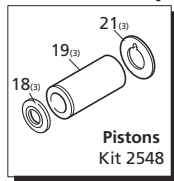

Repair Kits

Special Parts / Kits

Code	Description	Qty.
2748	Rail kit 1-1/4" - 2 Rails - 4 Bolts - 4 Washers	1

Pos	Code	Description	Qty.	Pos	Code	Description	Qty.
1	1940260	Head bolt M10x80	(442 in/lbs) 8	40	1780690	Sight glass back cover	1
2	650530	Washer	8	41	1140450	O-Ring ø20.24x2.62	1
5	880830	O-Ring ø15.54x2.62	6	42	820680	Seal	1
7	1940930	Pump head	1	43	1940560	Oil seal	3
8	180101	O-Ring ø17.5x2	1	44	1940370	Base 1-1/4"	2
9	820361	Plug 1/2" G	1	45	1940380	Bolt M10x18	4
10	1980740	Plug 3/8" G	3	46	200231	Washer	4
11	740290	O-Ring ø14x1.78	3	51	1949011	Side cover w/sight glass	1
12	1941200	High pressure packing	3	52	1941240	Open bearing support	1
13	1941050	Support ring	3	53	1940920	Piston-fixing screw	(62 in/lbs) 3
14	1942470	Piston guide	3	54	1940940	Valve cap	(531 in/lbs) 6
15	1941350	Support ring	3	55	1941070	Back-up ring	6
16	1941340	Low pressure seal	3	56	1949051	Complete valve	6
18	1340600	Washer - Copper	3	58	820490	O-Ring ø34.65x1.78	3
19	1941020	Piston	3	75	1941270	Oil sight glass	1
21	1383190	Slinger	3	76	100410	O-Ring ø34.6x2.62	1
22	1941190	Support ring	3	77	1941260	Contrast disc	1
23	1940960	Guiding piston	3	78	1941290	Seal	1
24	1940060	Con-rod pin	3	79	1380510	Con-rod bolt	6
25	1941380	O-Ring ø66.34x2.62	2	80	1381550	Lockwasher	6
26	1941390	Shim 0.05 mm	1-3	81	1942480	Piston guide	3
26	1941400	Shim 0.10 mm	1-3				
26	1941410	Shim 0.19 mm	1-3				
26	1941420	Shim 0.25 mm	1-3				
28	850370	Bolt M 8x16	(217 in/lbs) 8				
29	1140410	Bearing	2				
30	1940050	Con rod	(89 in/lbs) 3				
31	1940980	Crankshaft 24mm	• 1				
31	1940970	Crankshaft 24mm	○ 1				
32	650250	Key	1				
33	1941330	Pump housing	1				
34	1140370	Oil cap	1				
35	1260250	Oil sight glass	1				
36	1260430	Snap ring	1				
37	1940410	O-Ring ø132x3	1				
38	1200430	Bolt M6x16	6				
39	1949010	Complete cover	1				

AR64516 Oil
OIL CAPACITY - 32 OZ

Legend

ø 18 ø 18
For ● For ○
SXW15.35 SXW21.35