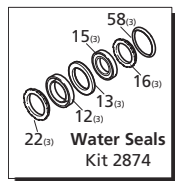

Repair Kits

Special Parts / Kits

Code	Description	Qty.
2748	Rail kit 1-1/4" - 2 Rails - 4 Bolts - 4 Washers	1

Pos	Code	Description	Qty.	Pos	Code	Description	Qty.
1	1940260	Head bolt M10x80	(442 in/lbs) 8	40	1780690	Sight glass back cover	1
2	650530	Washer	8	41	1140450	O-Ring ø20.24x2.62	1
5	880830	O-Ring ø15.54x2.62	6	42	820680	Seal	1
7	1940930	Pump head	1	43	1940560	Oil seal	3
8	180101	O-Ring ø17.5x2	1	44	1940370	Base 1-1/4"	2
9	820361	Plug 1/2" G	1	45	1940380	Bolt M10x18	4
10	1980740	Plug 3/8" G	3	46	200231	Washer	4
11	740290	O-Ring ø14x1.78	3	51	1949011	Side cover w/sight glass	1
12	1941200	High pressure packing	3	52	1941240	Open bearing support	1
13	1941050	Support ring	3	53	1940920	Piston-fixing screw	(62 in/lbs) 3
14	1942470	Piston guide	3	54	1940940	Valve cap	(531 in/lbs) 6
15	1941350	Support ring	3	55	1941070	Back-up ring	6
16	1941340	Low pressure seal	3	56	1949051	Complete valve	6
18	1340600	Washer - Copper	3	58	820490	O-Ring ø34.65x1.78	3
19	1941020	Piston	3	75	1941270	Oil sight glass	1
21	1383190	Slinger	3	76	100410	O-Ring ø34.6x2.62	1
22	1941190	Support ring	3	77	1941260	Contrast disc	1
23	1940960	Guiding piston	3	78	1941290	Seal	1
24	1940060	Con-rod pin	3	79	1380510	Con-rod bolt	6
25	1941380	O-Ring ø66.34x2.62	2	80	1381550	Lockwasher	6
26	1941390	Shim 0.05 mm	1-3	81	1942480	Piston guide	3
26	1941400	Shim 0.10 mm	1-3				
26	1941410	Shim 0.19 mm	1-3				
26	1941420	Shim 0.25 mm	1-3				
28	850370	Bolt M 8x16	(217 in/lbs) 8				
29	1140410	Bearing	2				
30	1940050	Con rod	(89 in/lbs) 3				
31	1940980	Crankshaft 24mm	• 1				
31	1940970	Crankshaft 24mm	○ 1				
32	650250	Key	1				
33	1941330	Pump housing	1				
34	1140370	Oil cap	1				
35	1260250	Oil sight glass	1				
36	1260430	Snap ring	1				
37	1940410	O-Ring ø132x3	1				
38	1200430	Bolt M6x16	6				
39	1949010	Complete cover	1				

AR64516 Oil
OIL CAPACITY - 32 OZ

Legend

ø 18 ø 18
For ● For ○
SXW15.35 SXW21.35