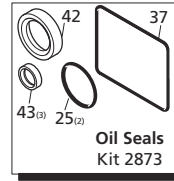

Repair Kits

Special Parts / Kits

Code	Description	Qty.
2748	Rail kit 1-1/4" - 2 Rails - 4 Bolts - 4 Washers	1

Pos	Code	Description	Qty.	Pos	Code	Description	Qty.
1	1940260	Head bolt M10x80	(442 in/lbs) 8	40	1780690	Sight glass back cover	1
2	650530	Washer	8	41	1140450	O-Ring ø20.24x2.62	1
5	880830	O-Ring ø15.54x2.62	6	42	820680	Seal	1
7	1940930	Pump head	1	43	1940560	Oil seal	3
8	180101	O-Ring ø17.5x2	1	44	1940370	Base 1-1/4"	2
9	820361	Plug 1/2" G	1	45	1940380	Bolt M10x18	4
10	1980740	Plug 3/8" G	3	46	200231	Washer	4
11	740290	O-Ring ø14x1.78	3	51	1949011	Side cover w/sight glass	1
12	1941200	High pressure packing	3	52	1941240	Open bearing support	1
13	1941050	Support ring	3	53	1940920	Piston-fixing screw	(62 in/lbs) 3
14	1942470	Piston guide	3	54	1940940	Valve cap	(531 in/lbs) 6
15	1941350	Support ring	3	55	1941070	Back-up ring	6
16	1941340	Low pressure seal	3	56	1949051	Complete valve	6
18	1340600	Washer - Copper	3	58	820490	O-Ring ø34.65x1.78	3
19	1941020	Piston	3	75	1941270	Oil sight glass	1
21	1383190	Slinger	3	76	100410	O-Ring ø34.6x2.62	1
22	1941190	Support ring	3	77	1941260	Contrast disc	1
23	1940960	Guiding piston	3	78	1941290	Seal	1
24	1940060	Con-rod pin	3	79	1380510	Con-rod bolt	6
25	1941380	O-Ring ø66.34x2.62	2	80	1381550	Lockwasher	6
26	1941390	Shim 0.05 mm	1-3	81	1942480	Piston guide	3
26	1941400	Shim 0.10 mm	1-3				
26	1941410	Shim 0.19 mm	1-3				
26	1941420	Shim 0.25 mm	1-3				
28	850370	Bolt M 8x16	(217 in/lbs) 8				
29	1140410	Bearing	2				
30	1940050	Con rod	(89 in/lbs) 3				
31	1940980	Crankshaft 24mm	• 1				
31	1940970	Crankshaft 24mm	○ 1				
32	650250	Key	1				
33	1941330	Pump housing	1				
34	1140370	Oil cap	1				
35	1260250	Oil sight glass	1				
36	1260430	Snap ring	1				
37	1940410	O-Ring ø132x3	1				
38	1200430	Bolt M6x16	6				
39	1949010	Complete cover	1				

AR64516 Oil
OIL CAPACITY - 32 OZ

Legend

ø 18 ø 18
For ● For ○
SXW15.35 SXW21.35