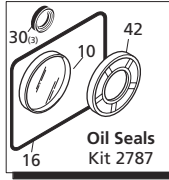

Repair Kits

Special Parts / Kits

Code	Description	Qty.
2776	Viton water seals ø15	1
2817	Kit for up to 180° F ø15 High Temp	1

Pos	Code	Description	Qty.	Pos	Code	Description	Qty.
1	960160	O-Ring ø17.86x2.62	6	40	1321190	Bearing	1
2	1260162	Valve cap (442 in/lbs)	6	41	1321080	Snap ring	1
3	1260162T	Valve Cap 1/4" threaded (442 in/lbs)	1	42	480671	Oil seal	1
4	880833	O-Ring ø15.54x2.62	6	44	180030	Bolt M8x20	4
5	620301	Plug 1/8" G	1	57	1789209	Complete pump head	1
6	1780130	Support ring	3	60	1780340	Hollow shaft ø1"	○ 1
7	1260130	High pressure packing	3	61	1780920	Hollow shaft ø1"	△ 1
8	1780090	Piston guide	3	62	1780330	Hollow shaft ø1"	■ 1
9	1780010	Pump body	1	61	1597	Gas engine flange	1
10	1266740	Cap	1	62	1780430	Bushing	1
11	1260790	Circlip øi52	1	67	820440	Set screw	1
12	1780550	Snap ring	1	71	1260250	Oil sight glass	1
13	1780490	Bearing	1	72	1260430	Snap ring	1
14	880130	Oil cap	1	73	1780690	Contrast disc	1
15	1780050	Piston pin	3	74	1140450	O-Ring ø20.24x2.62	1
16	1780510	O-Ring	1		AR64516	Oil	1
17	1200430	Bolt M6x16 (89 in/lbs)	6			OIL CAPACITY - 14.6 OZ	
18	1789010	Complete cover	1				
19	1780710	Con rod - Bronze	3				
20	1780060	Guiding piston	3				
21	480480	O-Ring ø4.48x1.78	3				
22	1260091	Washer (slinger)	3				
23	1780070	Plunger	3				
24	1260100	Piston washer	3				
25	1260110	Nut M8 (106 in/lbs)	3				
27	740290	O-Ring ø14x1.78	3				
28	1980740	Plug 3/8" G	3				
30	1260460	Oil seal	3				
31	1780100	Rear piston guide	3				
32	770260	O-Ring ø23.52x1.78	3				
33	1260440	Low pressure seal	3				
34	820361	Plug 1/2" G - Brass	1				
35	180101	O-Ring ø17.5x2	1				
36	1781060	Pump head - Brass	1				
37	1381550	Washer	8				
38	1322730	Head bolt M6x60 (133 in/lbs)	8				