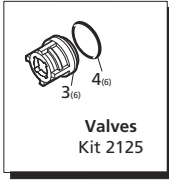

Repair Kits

Special Parts / Kits

Code	Description	Qty.
2776	Viton water seals ø15	1
2817	Kit for up to 180° F ø15 High Temp	1

Pos	Code	Description	Qty.	Pos	Code	Description	Qty.
1	960160	O-Ring ø17.86x2.62	6	40	1321190	Bearing	1
2	1260162	Valve cap (442 in/lbs)	6	41	1321080	Snap ring	1
3	1260162T	Valve Cap 1/4" threaded (442 in/lbs)	1	42	480671	Oil seal	1
4	880833	O-Ring ø15.54x2.62	6	44	180030	Bolt M8x20	4
5	620301	Plug 1/8" G	1	57	1789209	Complete pump head	1
6	1780130	Support ring	3	60	1780340	Hollow shaft ø1"	○ 1
7	1260130	High pressure packing	3	61	1780920	Hollow shaft ø1"	△ 1
8	1780090	Piston guide	3	62	1780330	Hollow shaft ø1"	■ 1
9	1780010	Pump body	1	61	1597	Gas engine flange	1
10	1266740	Cap	1	62	1780430	Bushing	1
11	1260790	Circlip øi52	1	67	820440	Set screw	1
12	1780550	Snap ring	1	71	1260250	Oil sight glass	1
13	1780490	Bearing	1	72	1260430	Snap ring	1
14	880130	Oil cap	1	73	1780690	Contrast disc	1
15	1780050	Piston pin	3	74	1140450	O-Ring ø20.24x2.62	1
16	1780510	O-Ring	1		AR64516	Oil	1
17	1200430	Bolt M6x16 (89 in/lbs)	6			OIL CAPACITY - 14.6 OZ	
18	1789010	Complete cover	1				
19	1780710	Con rod - Bronze	3				
20	1780060	Guiding piston	3				
21	480480	O-Ring ø4.48x1.78	3				
22	1260091	Washer (slinger)	3				
23	1780070	Plunger	3				
24	1260100	Piston washer	3				
25	1260110	Nut M8 (106 in/lbs)	3				
27	740290	O-Ring ø14x1.78	3				
28	1980740	Plug 3/8" G	3				
30	1260460	Oil seal	3				
31	1780100	Rear piston guide	3				
32	770260	O-Ring ø23.52x1.78	3				
33	1260440	Low pressure seal	3				
34	820361	Plug 1/2" G - Brass	1				
35	180101	O-Ring ø17.5x2	1				
36	1781060	Pump head - Brass	1				
37	1381550	Washer	8				
38	1322730	Head bolt M6x60 (133 in/lbs)	8				