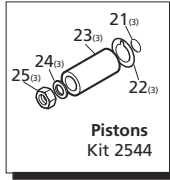

Repair Kits

Special Parts / Kits

Code	Description	Qty.
2776	Viton water seals ø15	1
2817	Kit for up to 180° F ø15 High Temp	1

Pos	Code	Description	Qty.	Pos	Code	Description	Qty.
1	960160	O-Ring ø17.86x2.62	6	40	1321190	Bearing	1
2	1260162	Valve cap (442 in/lbs)	6	41	1321080	Snap ring	1
3	1260162T	Valve Cap 1/4" threaded (442 in/lbs)	1	42	480671	Oil seal	1
4	880833	O-Ring ø15.54x2.62	6	44	180030	Bolt M8x20	4
5	620301	Plug 1/8" G	1	57	1789209	Complete pump head	1
6	1780130	Support ring	3	60	1780340	Hollow shaft ø1"	○ 1
7	1260130	High pressure packing	3	61	1780920	Hollow shaft ø1"	△ 1
8	1780090	Piston guide	3	62	1780330	Hollow shaft ø1"	■ 1
9	1780010	Pump body	1	61	1597	Gas engine flange	1
10	1266740	Cap	1	62	1780430	Bushing	1
11	1260790	Circlip øi52	1	67	820440	Set screw	1
12	1780550	Snap ring	1	71	1260250	Oil sight glass	1
13	1780490	Bearing	1	72	1260430	Snap ring	1
14	880130	Oil cap	1	73	1780690	Contrast disc	1
15	1780050	Piston pin	3	74	1140450	O-Ring ø20.24x2.62	1
16	1780510	O-Ring	1		AR64516	Oil	1
17	1200430	Bolt M6x16 (89 in/lbs)	6			OIL CAPACITY - 14.6 OZ	
18	1789010	Complete cover	1				
19	1780710	Con rod - Bronze	3				
20	1780060	Guiding piston	3				
21	480480	O-Ring ø4.48x1.78	3				
22	1260091	Washer (slinger)	3				
23	1780070	Plunger	3				
24	1260100	Piston washer	3				
25	1260110	Nut M8 (106 in/lbs)	3				
27	740290	O-Ring ø14x1.78	3				
28	1980740	Plug 3/8" G	3				
30	1260460	Oil seal	3				
31	1780100	Rear piston guide	3				
32	770260	O-Ring ø23.52x1.78	3				
33	1260440	Low pressure seal	3				
34	820361	Plug 1/2" G - Brass	1				
35	180101	O-Ring ø17.5x2	1				
36	1781060	Pump head - Brass	1				
37	1381550	Washer	8				
38	1322730	Head bolt M6x60 (133 in/lbs)	8				