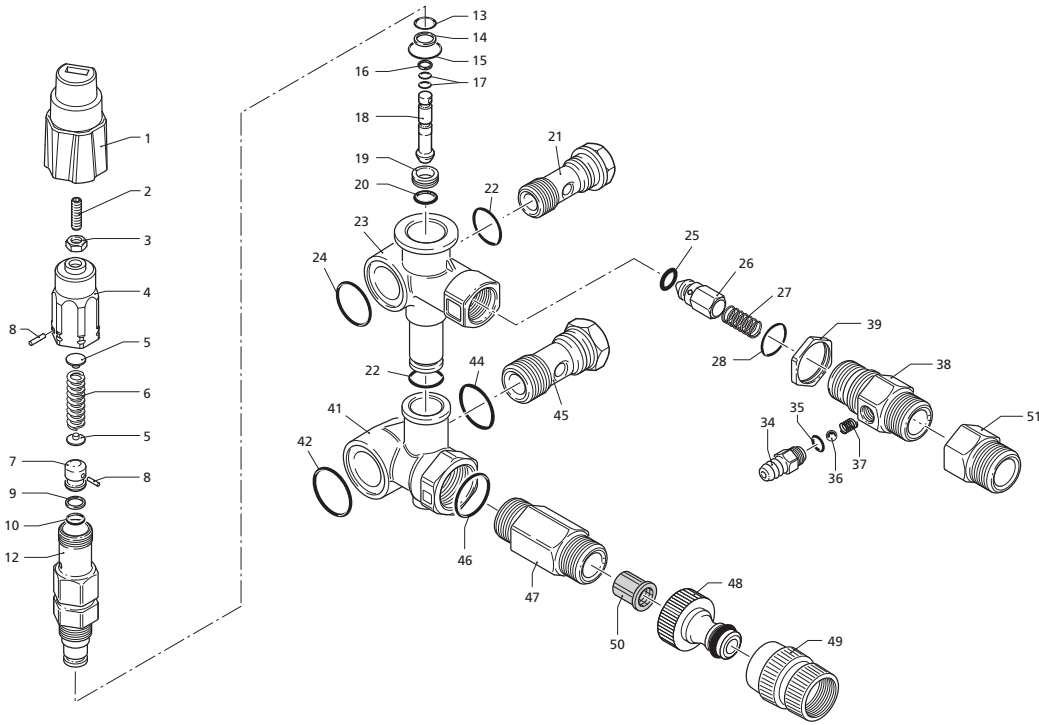

Pos	Code	Description	Qty.	Legend
1	2500040	Blue casing	1	For ○ ProLiner - Frame For ■ ProLiner TSS - Frame
2	2500340	Closing plug	1	
3	2500310	Knob	1	
4	2500050	Hook	1	
5	2500240	Cover	1	
6	1680880	Washer	2	
7	2500320	Driven gear $\phi 175$	2	
8	2500330	Detergent hose	1	
9	2500100	Fixing plate	1	
10	1260470	Screw TE M8x10	4	
11	2100300	Screw 5x16	1	
12	2600100	Gland	1	
13	2100300	Screw 5x16	7	
14	2500020	Handle	1	
15	2500130	Rubber feet	2	
16	880280	Screw TCEI M6x18	4	
17	2180300	Washer $\phi i6.2$	4	
18	2500120	Wheels axle	1	
19	2509001	Detergent tank assembly	1	
20	2500010	Body	1	
21	42113	Complete detergent plug	1	

**Repair Kits**

Pos	Code	Description	Qty.	Pos	Code	Description	Qty.	Legend
1	1260760	Screw TCEI M5x20	6	89	1264000	Internal ring	1	For ○ ProLiner - Pump
2	1269101	Rear cover	1	90	1260011	Pump housing	1	For ■ ProLiner TSS - Pump
3	1260040	Gasket	1	91	1269278	Pump head assembly	1	
5	1260780	Screw TCEI M5x25	4	93	1381550	Washer ø16.4	6	
7	1260190	Crankshaft	1					
8	180400	Bearing	1					
9	1260770	Circlip øe25	1					
10	1260790	Circlip øi52	1					
11	1260750	Seal ring	1					
21	740290	O-Ring ø14x1.78	3					
22	1980740	Plug 3/8" G - Brass	3					
23	1260460	Seal ring	3					
24	1260420	O-Ring ø26.70x1.78	3					
25	1260440	C1 gasket	3					
26	1260151	Piston guide ø15	3					
27	1271650	Gasket ø15	3					
28	1260141	Gasket support ring	3					
29	1260121	Piston ø15	3					
31	820361	Plug 1/2" G - Brass	1					
32	180101	O-Ring ø17.5x2	1					
33	1260021	Pump head	1					
35	880830	O-Ring ø15.54x2.62	6					
36	1269050	Complete valve	1					
41	960160	O-Ring ø17.86x2.62	6					
42	1260162	Valve plug	6					
43	680570	Screw TCEI M6x60	6					
44	1380520	Key	1					
45	1260060	Aluminum con rod	3					
46	1260080	Piston pin	3					
47	1260070	Guiding piston	3					
48	1260091	Spacer disc	3					
49	480480	O-Ring ø4.48x1.78	3					
50	1260100	Piston washer	3					
51	1260110	Stainless steel nut M8	3					
64	3226	Pressure gauge ø40mm	1					
88	1264010	Bearing	1					