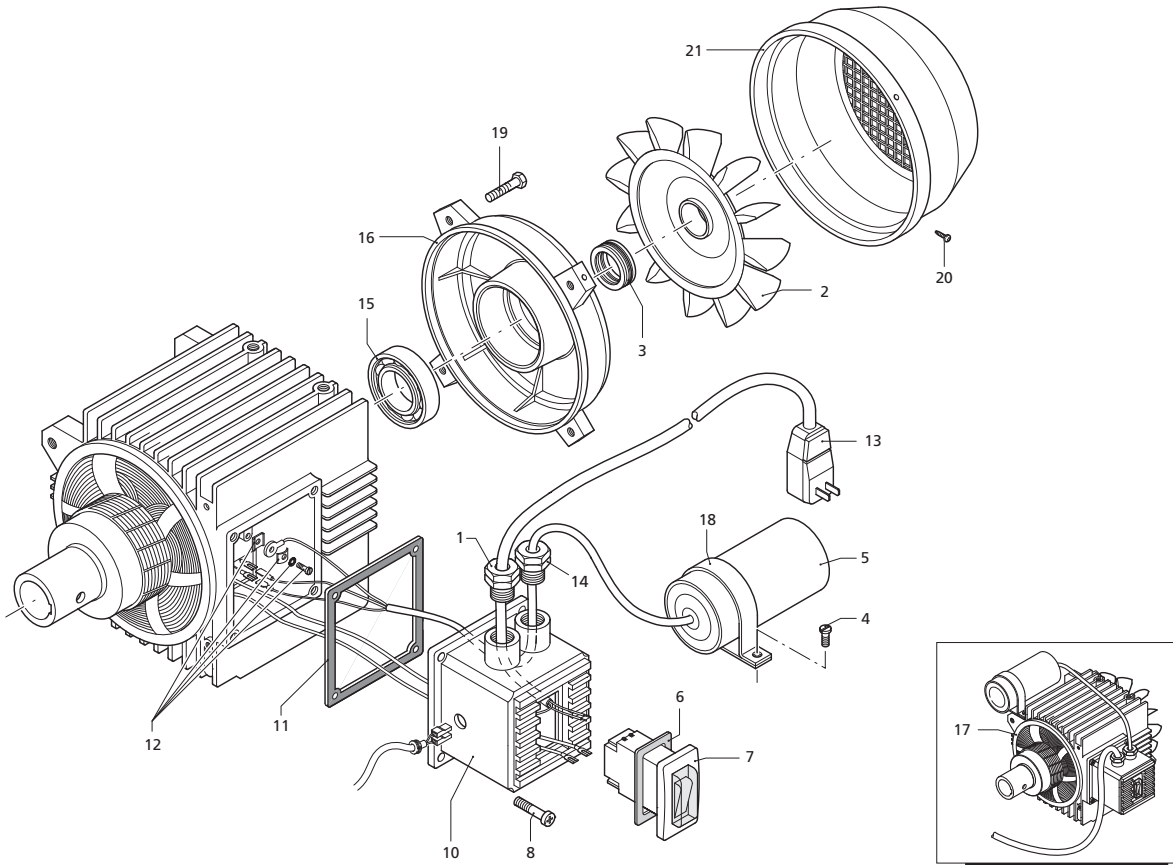

Pos	Code	Description	Qty.	Legend
1	1271950	Cable retainer	1	
2	1260300	Fab	1	For ○ ProLiner - Motor
3	1260970	Seal ring	1	For ■ ProLiner TSS - Motor
4	1260810	Screw TCTC M4x10	1	
5	2360420	Capacitor 80uF	1	
6	1265080	Gasket	1	
7	1272030	Switch	1	
8	1261560	Screw 3.9x16	4	
10	1260341	Switch box	○ 1	
	1272010	Switch box	■ 1	
11	1260400	Gasket	1	
12	1269100	Earth clamp	1	
13	1466890	Cable	1	
14	1269090	Cable retainer	1	
15	1260950	Bearing	1	
16	1260961	Motor shield	1	
17	44075	Electric motor	○ 1	
	44172	Electric motor	■ 1	
18	1340280	Clamp	1	
19	480621	Screw TE M5x25	4	
20	1261570	Screw 3.9x9.5	4	
21	1271660	Fan housing	1