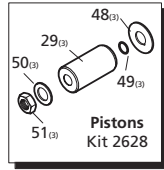

Pos	Code	Description	Qty.	Legend
1	2500040	Blue casing	1	For ○ ProLiner - Frame For ■ ProLiner TSS - Frame
2	2500340	Closing plug	1	
3	2500310	Knob	1	
4	2500050	Hook	1	
5	2500240	Cover	1	
6	1680880	Washer	2	
7	2500320	Driven gear $\phi 175$	2	
8	2500330	Detergent hose	1	
9	2500100	Fixing plate	1	
10	1260470	Screw TE M8x10	4	
11	2100300	Screw 5x16	1	
12	2600100	Gland	1	
13	2100300	Screw 5x16	7	
14	2500020	Handle	1	
15	2500130	Rubber feet	2	
16	880280	Screw TCEI M6x18	4	
17	2180300	Washer $\phi i6.2$	4	
18	2500120	Wheels axle	1	
19	2509001	Detergent tank assembly	1	
20	2500010	Body	1	
21	42113	Complete detergent plug	1	

**Repair Kits**

Pos	Code	Description	Qty.	Pos	Code	Description	Qty.	Legend
1	1260760	Screw TCEI M5x20	6	89	1264000	Internal ring	1	For ○ ProLiner - Pump
2	1269101	Rear cover	1	90	1260011	Pump housing	1	For ■ ProLiner TSS - Pump
3	1260040	Gasket	1	91	1269278	Pump head assembly	1	
5	1260780	Screw TCEI M5x25	4	93	1381550	Washer ø16.4	6	
7	1260190	Crankshaft	1					
8	180400	Bearing	1					
9	1260770	Circlip øe25	1					
10	1260790	Circlip øi52	1					
11	1260750	Seal ring	1					
21	740290	O-Ring ø14x1.78	3					
22	1980740	Plug 3/8" G - Brass	3					
23	1260460	Seal ring	3					
24	1260420	O-Ring ø26.70x1.78	3					
25	1260440	C1 gasket	3					
26	1260151	Piston guide ø15	3					
27	1271650	Gasket ø15	3					
28	1260141	Gasket support ring	3					
29	1260121	Piston ø15	3					
31	820361	Plug 1/2" G - Brass	1					
32	180101	O-Ring ø17.5x2	1					
33	1260021	Pump head	1					
35	880830	O-Ring ø15.54x2.62	6					
36	1269050	Complete valve	1					
41	960160	O-Ring ø17.86x2.62	6					
42	1260162	Valve plug	6					
43	680570	Screw TCEI M6x60	6					
44	1380520	Key	1					
45	1260060	Aluminum con rod	3					
46	1260080	Piston pin	3					
47	1260070	Guiding piston	3					
48	1260091	Spacer disc	3					
49	480480	O-Ring ø4.48x1.78	3					
50	1260100	Piston washer	3					
51	1260110	Stainless steel nut M8	3					
64	3226	Pressure gauge ø40mm	1					
88	1264010	Bearing	1					