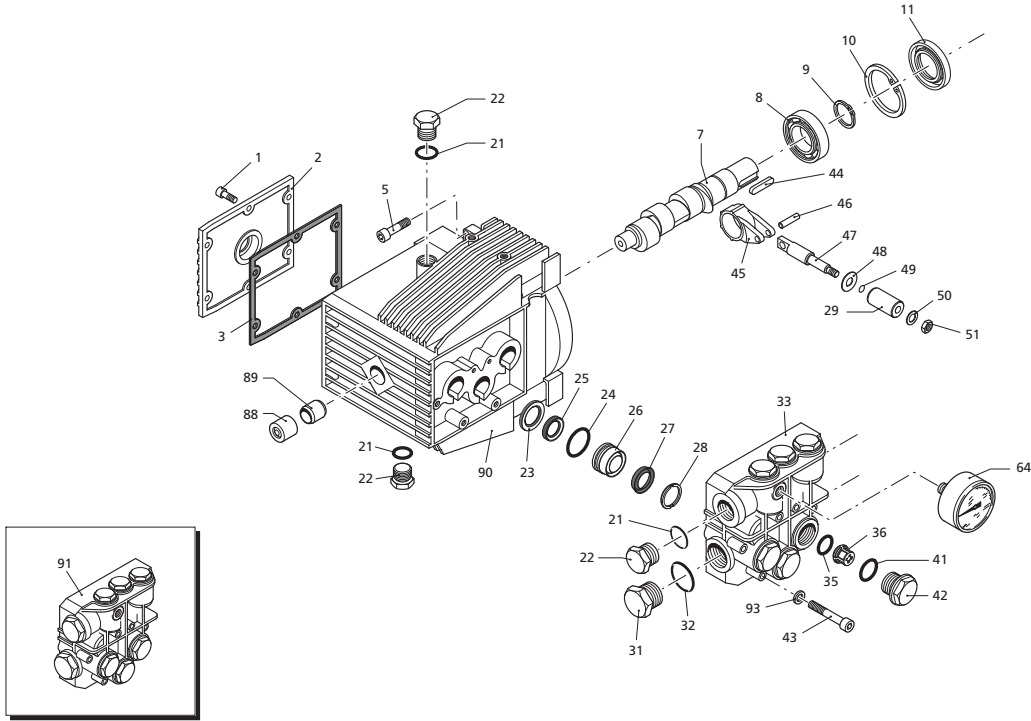

Pos	Code	Description	Qty.	Legend
1	2500040	Blue casing	1	For ○ ProLiner - Frame For ■ ProLiner TSS - Frame
2	2500340	Closing plug	1	
3	2500310	Knob	1	
4	2500050	Hook	1	
5	2500240	Cover	1	
6	1680880	Washer	2	
7	2500320	Driven gear $\phi 175$	2	
8	2500330	Detergent hose	1	
9	2500100	Fixing plate	1	
10	1260470	Screw TE M8x10	4	
11	2100300	Screw 5x16	1	
12	2600100	Gland	1	
13	2100300	Screw 5x16	7	
14	2500020	Handle	1	
15	2500130	Rubber feet	2	
16	880280	Screw TCEI M6x18	4	
17	2180300	Washer $\phi i6.2$	4	
18	2500120	Wheels axle	1	
19	2509001	Detergent tank assembly	1	
20	2500010	Body	1	
21	42113	Complete detergent plug	1	

**Repair Kits**

Pos	Code	Description	Qty.	Pos	Code	Description	Qty.	Legend
1	1260760	Screw TCEI M5x20	6	89	1264000	Internal ring	1	For ○ ProLiner - Pump
2	1269101	Rear cover	1	90	1260011	Pump housing	1	For ■ ProLiner TSS - Pump
3	1260040	Gasket	1	91	1269278	Pump head assembly	1	
5	1260780	Screw TCEI M5x25	4	93	1381550	Washer ø16.4	6	
7	1260190	Crankshaft	1					
8	180400	Bearing	1					
9	1260770	Circlip øe25	1					
10	1260790	Circlip øi52	1					
11	1260750	Seal ring	1					
21	740290	O-Ring ø14x1.78	3					
22	1980740	Plug 3/8" G - Brass	3					
23	1260460	Seal ring	3					
24	1260420	O-Ring ø26.70x1.78	3					
25	1260440	C1 gasket	3					
26	1260151	Piston guide ø15	3					
27	1271650	Gasket ø15	3					
28	1260141	Gasket support ring	3					
29	1260121	Piston ø15	3					
31	820361	Plug 1/2" G - Brass	1					
32	180101	O-Ring ø17.5x2	1					
33	1260021	Pump head	1					
35	880830	O-Ring ø15.54x2.62	6					
36	1269050	Complete valve	1					
41	960160	O-Ring ø17.86x2.62	6					
42	1260162	Valve plug	6					
43	680570	Screw TCEI M6x60	6					
44	1380520	Key	1					
45	1260060	Aluminum con rod	3					
46	1260080	Piston pin	3					
47	1260070	Guiding piston	3					
48	1260091	Spacer disc	3					
49	480480	O-Ring ø4.48x1.78	3					
50	1260100	Piston washer	3					
51	1260110	Stainless steel nut M8	3					
64	3226	Pressure gauge ø40mm	1					
88	1264010	Bearing	1					