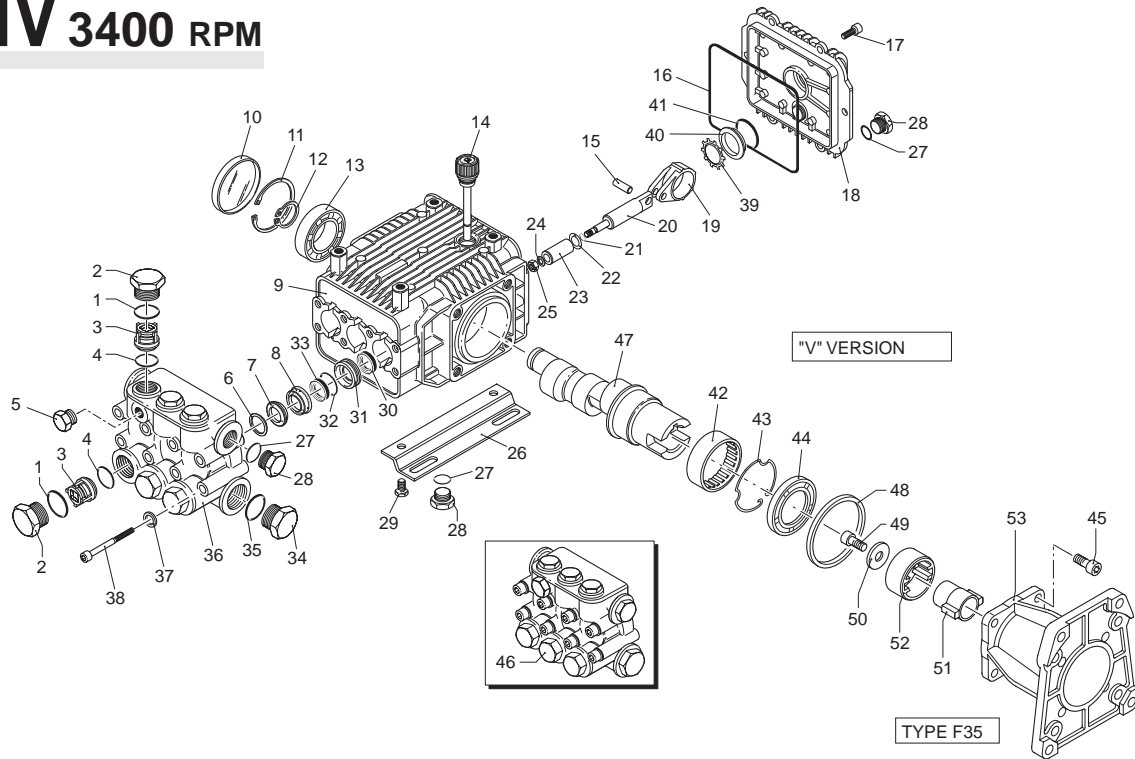

# GXMV 3400 RPM

Pos.	Code	Description	Qty.
1	960160	O-Ring	6
1	1260162	Valve cap	6
1	1260162T	Valve cap 1/4" threaded	1
1	1260163	Valve cap 1/8" threaded	1
3	1269050	Complete valve	6
4	880830	O-Ring	6
5	620301	Plug 1/8G	1
6	1780130	Support ring	3
7	1260130	High pressure packing	3
8	1780090	Piston guide	3
9	1780010	Pump body	1
10	1266740	Side cover seal	1
11	1260790	Circlip	1
12	1780550	Snap ring	1
13	1780490	Bearing	1
14	880130	Oil cap	1
15	1780050	Piston pin	3
16	1780510	O-Ring	1
17	1200430	Bolt	6
18	1789010	Complete cover	1
19	1780040	Con rod	3
20	1780060	Guiding piston	3
21	480480	O-Ring	3
22	1260091	Slinger	3
23	1780070	Piston	3
24	1260100	Piston washer	3
25	1260110	Nut	3
26	1380141	Base	2
27	740290	O-Ring	3
28	1980740	3/8" G plug	3
29	1260470	Bolt	4
30	1260460	Oil seal	3
31	1780100	Rear piston guide	3
32	770260	O-Ring	3
33	1260440	Low pressure seal	3
34	820361	Brass plug 1/2G	1
35	180101	O-Ring	1
36	1780380	Head	1
37	1381550	Washer	8
38	1322730	Head bolt	8
39	1260430	Snap ring	1
40	1260250	Oil sight glass	1
41	1140450	O-Ring	1

Pos.	Code	Description	Qty.
42	1321190	Bearing	1
43	1321080	Snap ring	1
44	480671	Oil seal	1
45	180030	Bolt	4
46	1789200	Complete pump head	1
47	1781010	Hollow shaft	1
48	1780430	Bushing	1
49	620440	Bolt	1
50	2280450	Washer	1
51	2280410	Coupling	1
52	2280420	Coupling snap ring	1
53	2280430	Gas engine flange	1

## Legend

Ø15  
GXMV4G30

## Special Parts

Code	Description	Qty.
2776	Viton water seals Ø15	1