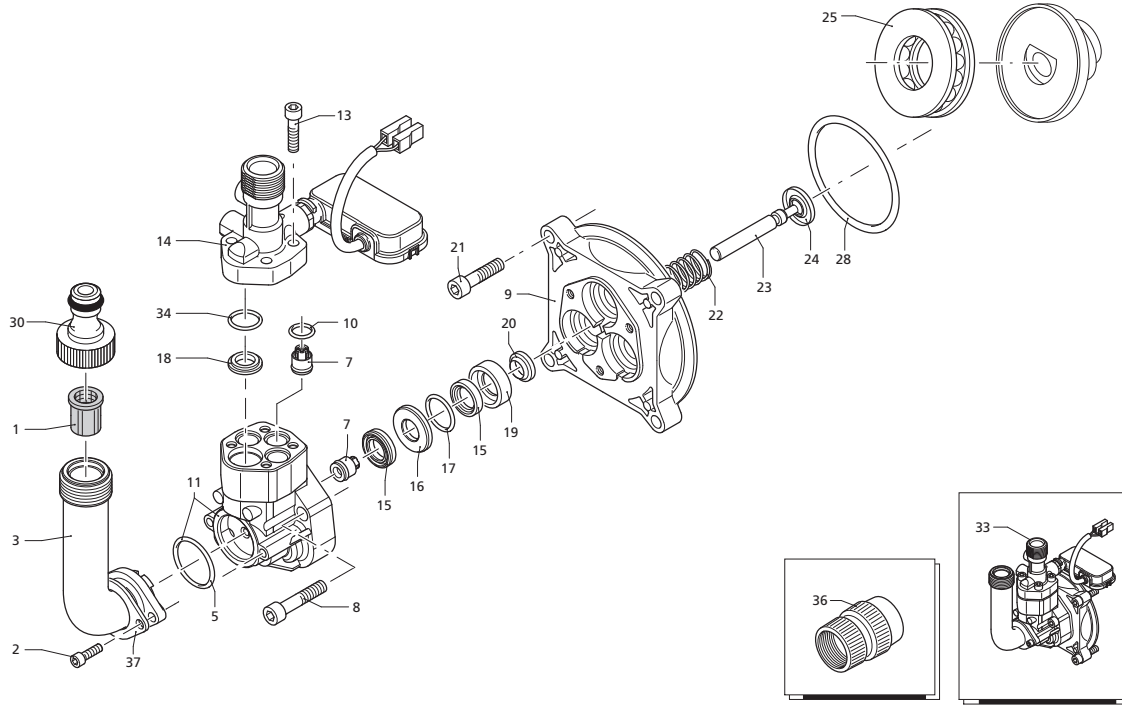

Pos	Code	Description	Qty.	Legend
1	2860086	Yellow casing	1	Executive TSS - Frame
2	2860051	Handle	1	
3	2440070	Driven gear $\varnothing 160$	2	
4	2100300	Screw 5x16	12	
5	2860031	Left casing	1	
6	1680191	Fan housing	1	
7	1261570	Screw 3.9x9.5	3	
8	2860060	Bracket	1	
9	2440270	Screw TC M4x20	4	
10	2860021	Right casing	1	

Repair Kits

Pos	Code	Description	Qty.	Legend
1	1340260	Water suction filter	1	Executive TSS - Pump
2	2101000	Screw TCEI M4x15	2	
3	2100630	Suction fitting	1	
5	550350	O-Ring ø23.81x2.62	1	
7	2109051	Complete valve	6	
8	850850	Screw TCEI M6x30	3	
9	2020120	Piston guide ø12	1	
10	880840	O-Ring ø9.25x1.78	3	
11	2123	Pump head and O-Ring	1	
13	1260760	Screw TCEI M5x20	4	
14	2219	Outlet fitting and TSS kit	1	
15	2200140	Gasket ø12x20	6	
16	2320080	Gasket support ring	3	
17	770590	O-Ring ø21.95x1.78	3	
18	2560480	Bushing	1	
19	2320070	Bushing ø12	3	
20	1683500	Seal ring	3	
21	2200210	Screw TCEI M6x25	4	
22	2020150	Spring	3	
23	2020130	Piston ø12	3	
24	2020140	Spring plate	3	
25	2021570	Bearing	1	
28	1680680	O-Ring ø95x2	1	
30	1461470	Click Nipple 3/4" G(F)	1	
33	2220	Pump assembly and TSS kit	1	
34	394280	O-Ring ø12.42x1.78	1	
36	40126	Suction fitting GHT	1	
37	2101450	Inlet fitting plate	1	

Pos	Code	Description	Qty.	Legend
1	1683920	Cable	1	Executive TSS - Motor
3	2021480	Gland	1	
4	1682420	Oil dip stick	1	
5	2000240	O-Ring $\varnothing 5.23 \times 2.62$	1	
6	1683820	Capacitor 80 μ F	1	
7	850840	O-Ring $\varnothing 62 \times 2$	1	
8	1680035	Motor shield	1	
9	2440320	Screw 3.5x13	3	
14	2320280	Switch	1	
17	1680251	Fan	1	
18	2020850	Washer	1	
19	1340350	Seal ring	1	
21	840020	Seal ring	1	
22	1682110	Bearing	1	
23	1470870	Wobble plate	1	
24	2440225	Capacitor box	1	
25	2029716	TSS assembly	1	
26	2021960	Clip	1	
27	44030	Electric motor	1	