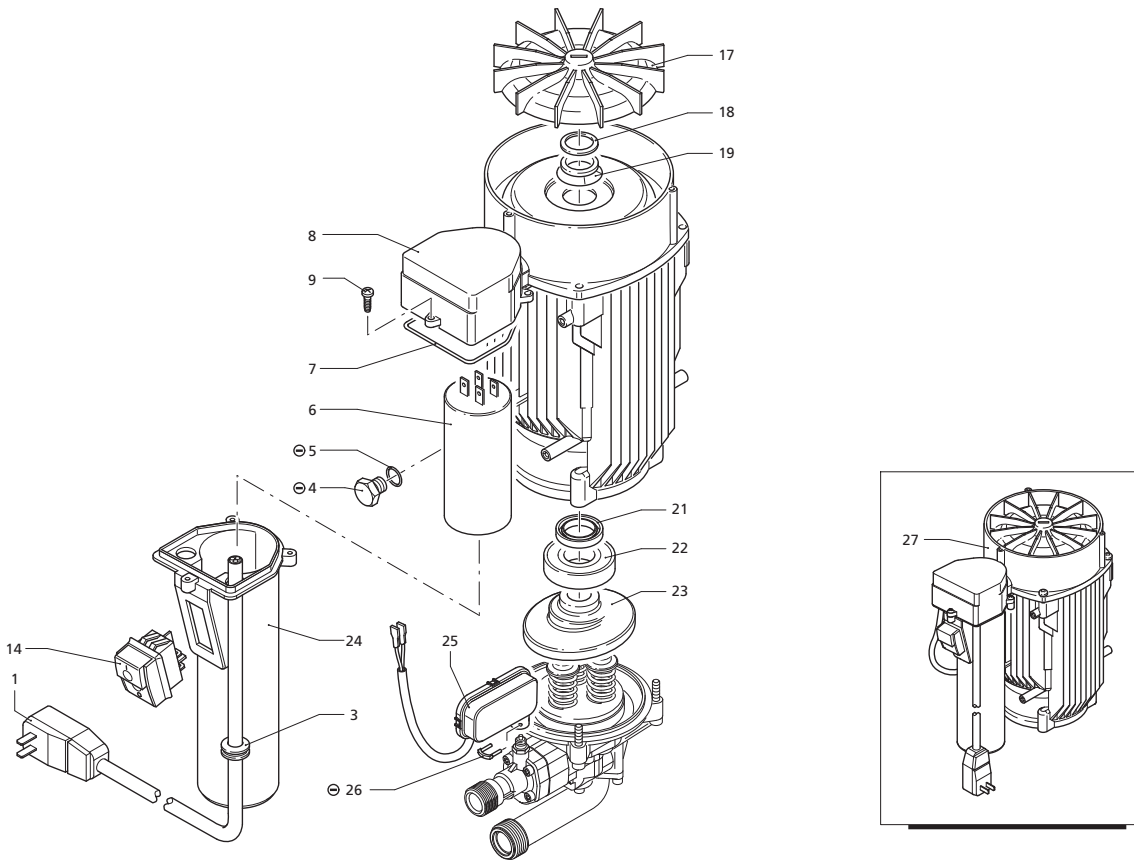

Pos	Code	Description	Qty.	Legend
1	2860086	Yellow casing	1	Executive TSS - Frame
2	2860051	Handle	1	
3	2440070	Driven gear $\varnothing 160$	2	
4	2100300	Screw 5x16	12	
5	2860031	Left casing	1	
6	1680191	Fan housing	1	
7	1261570	Screw 3.9x9.5	3	
8	2860060	Bracket	1	
9	2440270	Screw TC M4x20	4	
10	2860021	Right casing	1	

Repair Kits

Pos	Code	Description	Qty.	Legend
1	1340260	Water suction filter	1	Executive TSS - Pump
2	2101000	Screw TCEI M4x15	2	
3	2100630	Suction fitting	1	
5	550350	O-Ring ø23.81x2.62	1	
7	2109051	Complete valve	6	
8	850850	Screw TCEI M6x30	3	
9	2020120	Piston guide ø12	1	
10	880840	O-Ring ø9.25x1.78	3	
11	2123	Pump head and O-Ring	1	
13	1260760	Screw TCEI M5x20	4	
14	2219	Outlet fitting and TSS kit	1	
15	2200140	Gasket ø12x20	6	
16	2320080	Gasket support ring	3	
17	770590	O-Ring ø21.95x1.78	3	
18	2560480	Bushing	1	
19	2320070	Bushing ø12	3	
20	1683500	Seal ring	3	
21	2200210	Screw TCEI M6x25	4	
22	2020150	Spring	3	
23	2020130	Piston ø12	3	
24	2020140	Spring plate	3	
25	2021570	Bearing	1	
28	1680680	O-Ring ø95x2	1	
30	1461470	Click Nipple 3/4" G(F)	1	
33	2220	Pump assembly and TSS kit	1	
34	394280	O-Ring ø12.42x1.78	1	
36	40126	Suction fitting GHT	1	
37	2101450	Inlet fitting plate	1	

Pos	Code	Description	Qty.	Legend
1	1683920	Cable	1	Executive TSS - Motor
3	2021480	Gland	1	
4	1682420	Oil dip stick	1	
5	2000240	O-Ring $\varnothing 5.23 \times 2.62$	1	
6	1683820	Capacitor 80 μ F	1	
7	850840	O-Ring $\varnothing 62 \times 2$	1	
8	1680035	Motor shield	1	
9	2440320	Screw 3.5x13	3	
14	2320280	Switch	1	
17	1680251	Fan	1	
18	2020850	Washer	1	
19	1340350	Seal ring	1	
21	840020	Seal ring	1	
22	1682110	Bearing	1	
23	1470870	Wobble plate	1	
24	2440225	Capacitor box	1	
25	2029716	TSS assembly	1	
26	2021960	Clip	1	
27	44030	Electric motor	1	