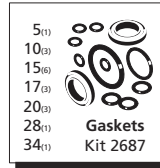

Pos	Code	Description	Qty.	Legend
1	2860086	Yellow casing	1	Executive TSS - Frame
2	2860051	Handle	1	
3	2440070	Driven gear $\varnothing 160$	2	
4	2100300	Screw 5x16	12	
5	2860031	Left casing	1	
6	1680191	Fan housing	1	
7	1261570	Screw 3.9x9.5	3	
8	2860060	Bracket	1	
9	2440270	Screw TC M4x20	4	
10	2860021	Right casing	1	

Repair Kits

Pos	Code	Description	Qty.	Legend
1	1340260	Water suction filter	1	Executive TSS - Pump
2	2101000	Screw TCEI M4x15	2	
3	2100630	Suction fitting	1	
5	550350	O-Ring ø23.81x2.62	1	
7	2109051	Complete valve	6	
8	850850	Screw TCEI M6x30	3	
9	2020120	Piston guide ø12	1	
10	880840	O-Ring ø9.25x1.78	3	
11	2123	Pump head and O-Ring	1	
13	1260760	Screw TCEI M5x20	4	
14	2219	Outlet fitting and TSS kit	1	
15	2200140	Gasket ø12x20	6	
16	2320080	Gasket support ring	3	
17	770590	O-Ring ø21.95x1.78	3	
18	2560480	Bushing	1	
19	2320070	Bushing ø12	3	
20	1683500	Seal ring	3	
21	2200210	Screw TCEI M6x25	4	
22	2020150	Spring	3	
23	2020130	Piston ø12	3	
24	2020140	Spring plate	3	
25	2021570	Bearing	1	
28	1680680	O-Ring ø95x2	1	
30	1461470	Click Nipple 3/4" G(F)	1	
33	2220	Pump assembly and TSS kit	1	
34	394280	O-Ring ø12.42x1.78	1	
36	40126	Suction fitting GHT	1	
37	2101450	Inlet fitting plate	1	

Pos	Code	Description	Qty.	Legend
1	1683920	Cable	1	Executive TSS - Motor
3	2021480	Gland	1	
4	1682420	Oil dip stick	1	
5	2000240	O-Ring $\varnothing 5.23 \times 2.62$	1	
6	1683820	Capacitor 80 μ F	1	
7	850840	O-Ring $\varnothing 62 \times 2$	1	
8	1680035	Motor shield	1	
9	2440320	Screw 3.5x13	3	
14	2320280	Switch	1	
17	1680251	Fan	1	
18	2020850	Washer	1	
19	1340350	Seal ring	1	
21	840020	Seal ring	1	
22	1682110	Bearing	1	
23	1470870	Wobble plate	1	
24	2440225	Capacitor box	1	
25	2029716	TSS assembly	1	
26	2021960	Clip	1	
27	44030	Electric motor	1	