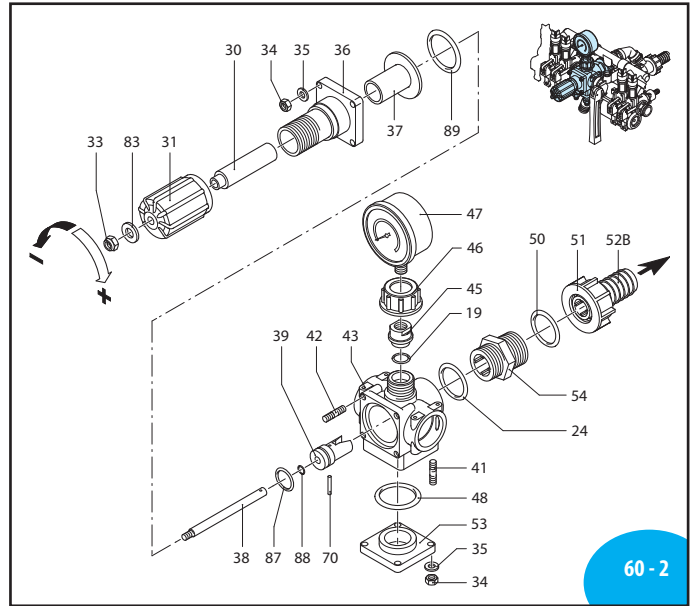

A.R. NORTH AMERICA IDROMINUS

IDROMINUS

Pos	Code	Description	Qty	Note
1	395430	Knob	4	
2	395590	O-ring Ø 8x2.5	4	▶
3	395420	Fitting	4	
5	395410	Fork	4	
10	395400	Body tap	2	
11	395470	Valve closure	4	
12	394690	Lever	4	
13	390330	Pin	5	
14	390341	O-ring Ø 5x2	4	
15	393790	Washer	4	SS
16	395480	Spring	4	
17	390313	Washer	8	SS
18	395450	Pin	4	
19	180101	O-ring Ø 17.5x2	5	
20	392600	Fitting	4	
	392604		-	Optional
21	640070	O-ring Ø 13.95x2.62	8	▶
22	392580	Fork	4	
23	392870	Hose tail Ø 10	4	
	392590	Hose tail Ø 12	4	
	392620	Hose tail Ø 19	4	
24	390291	O-ring Ø 28.25x2.62	7	▶
25	395490	Washer	4	SS
26	1080190	O-ring Ø 2.90x1.78	4	
27	393300	Pin	4	SS
30	395560	Spacer	1	
31	394790	Knob	1	
33	391560	Nut M6	1	SS
34	390440	Nut M6	16	
35	550331	Washer	12	
36	394780	Body upper	1	▶
37	395570	Ring	1	☒
38	395541	Pin	1	
39	395551	Valve	1	
40	395460	Spring	4	
41	394830	Stud	8	
42	392330	Stud	8	
43	394700	Valve body	1	
44	395530	Fork	7	
45	394800	Fitting	1	
46	550450	Ring nut 3/4" G	1	
47	391240	Pressure gauge	1	0-350 PSI ◀
48	660170	O-ring Ø 31.42x2.62	3	
49	394810	Flange	1	
50	550350	O-ring Ø 23.81x2.62	5	▶
51	550242	Ring nut 1" G	3	
52	550210	Pipe Ø 25	3	
53	394840	Flange	1	
54	550340	Fitting 1" G M-M	1	
55	550370	Elbow Ø 25	1	
56	395000	Fitting	1	
57	395520	Suction fitting	1	
58	390060	O-ring Ø 20.63x2.62	3	
59	395020	Suction fitting	1	
60	395440	Plug	2	
61	770260	O-ring Ø 23.52x1.78	1	
62	395500	Suction fitting	2	
63	395510	Suction fitting	1	
64	395580	Fork	2	
70	392120	Pin	2	SS
71	880581	Plug 1/4" G	2	◀ C10
73	390080	O-ring Ø 11.91x2.62	4	▶
83	392551	Washer	1	SS
84	395390	Nut M6	1	SS
87	880830	O-ring Ø 15.54x2.62	1	
88	480480	O-ring Ø 4.48x1.78	1	
89	1660580	O-ring Ø 42x2	1	
90	395760	Suction fitting	2	
91	395770	Body tap	2	
96	396100	Cover	1	
97	395081	O-ring Ø 47.30x2.62	1	Viton

Pos	Code	Description	Qty	Note
98	395071	Gasket	2	
99	396110	Filter	1	
100	396130	External grid	1	
101	395030	Filter housing	1	
102	394820	Bracket	1	
105	850730	Fork	1	
110	1452	Cock assembly	2	Outlet ø 12
111	1450	Valve kit adjustment	1	
112	1351	Body distributor	1	
113	1553	Filter kit	1	
114	1451	Cock assembly	2	Outlet ø 12
115	1660560	Lever	1	
116	1660140	Washer	1	
117	1660020	Pin	1	◀
118	480561	O-ring Ø 6.75x1.78	2	Viton ☒
119	1660010	Valve body	1	
120	1660230	O-ring Ø 13x2	1	
121	1660541	Spring	1	
122	1660050	Valve	1	
123	1660090	Spring	1	
124	1660080	Guide	1	
125	393790	Washer	1	SS
126	1660060	Flange	1	
127	1660100	Seat	1	See ●
	1660110	Seat	1	See ▲
	1660120	Seat	1	See ■
128	1660551	O-ring Ø 7x2	1	Viton
129	396590	Plug 3/8" G	1	◀ C10

Note: The quantities refer to the 4 valves version

- For: AR 70 bp-AR 80bp-AR120/140bp
- ▲ For: AR 115-135 bp - AR 125-145 bp
- For: AR 160 bp
- For: AR 60 bp
- ▲ For: AR 100 bp - AR 120 bp
- For: AR 150 bp

5782 SHEET ILLUSTRATION KIT 1973

KIT 2334 O-Rings			
Pos.	Qty	Pos.	Qty
2	4	87	1
14	4	88	1
19	5	89	1
21	8	97	1
24	7	118	2
26	4	120	1
48	3	128	1
50	5		
58	3		
61	1		
73	4		

KIT 2335 Maintenance repair			
Pos.	Qty	Pos.	Qty
2	4	60	1
11	2	61	1
12	2	73	4
14	4	87	1
18	4	98	2
22	2	115	1
24	7	118	2
39	1	122	1
51	1	124	1
55	1	128	1
58	3