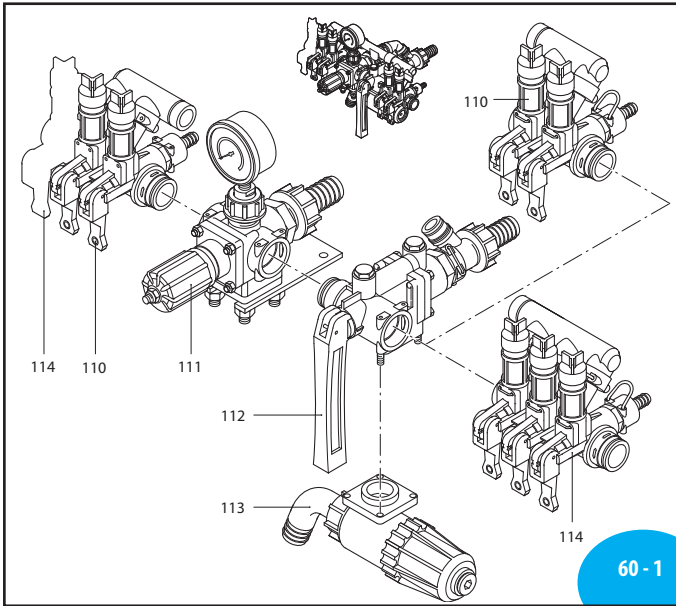

A.R. NORTH AMERICA IDROMINUS

IDROMINUS

Pos	Code	Description	Qty	Note
1	395430	Knob	4	
2	395590	O-ring Ø 8x2.5	4	▶
3	395420	Fitting	4	
5	395410	Fork	4	
10	395400	Body tap	2	
11	395470	Valve closure	4	
12	394690	Lever	4	
13	390330	Pin	5	
14	390341	O-ring Ø 5x2	4	
15	393790	Washer	4	SS
16	395480	Spring	4	
17	390313	Washer	8	SS
18	395450	Pin	4	
19	180101	O-ring Ø 17.5x2	5	
20	392600	Fitting	4	
	392604		-	Optional
21	640070	O-ring Ø 13.95x2.62	8	▶
22	392580	Fork	4	
23	392870	Hose tail Ø 10	4	
	392590	Hose tail Ø 12	4	
	392620	Hose tail Ø 19	4	
24	390291	O-ring Ø 28.25x2.62	7	▶
25	395490	Washer	4	SS
26	1080190	O-ring Ø 2.90x1.78	4	
27	393300	Pin	4	SS
30	395560	Spacer	1	
31	394790	Knob	1	
33	391560	Nut M6	1	SS
34	390440	Nut M6	16	
35	550331	Washer	12	
36	394780	Body upper	1	▶
37	395570	Ring	1	☒
38	395541	Pin	1	
39	395551	Valve	1	
40	395460	Spring	4	
41	394830	Stud	8	
42	392330	Stud	8	
43	394700	Valve body	1	
44	395530	Fork	7	
45	394800	Fitting	1	
46	550450	Ring nut 3/4" G	1	
47	391240	Pressure gauge	1	0-350 PSI ◀
48	660170	O-ring Ø 31.42x2.62	3	
49	394810	Flange	1	
50	550350	O-ring Ø 23.81x2.62	5	▶
51	550242	Ring nut 1" G	3	
52	550210	Pipe Ø 25	3	
53	394840	Flange	1	
54	550340	Fitting 1" G M-M	1	
55	550370	Elbow Ø 25	1	
56	395000	Fitting	1	
57	395520	Suction fitting	1	
58	390060	O-ring Ø 20.63x2.62	3	
59	395020	Suction fitting	1	
60	395440	Plug	2	
61	770260	O-ring Ø 23.52x1.78	1	
62	395500	Suction fitting	2	
63	395510	Suction fitting	1	
64	395580	Fork	2	
70	392120	Pin	2	SS
71	880581	Plug 1/4" G	2	◀ C10
73	390080	O-ring Ø 11.91x2.62	4	▶
83	392551	Washer	1	SS
84	395390	Nut M6	1	SS
87	880830	O-ring Ø 15.54x2.62	1	
88	480480	O-ring Ø 4.48x1.78	1	
89	1660580	O-ring Ø 42x2	1	
90	395760	Suction fitting	2	
91	395770	Body tap	2	
96	396100	Cover	1	
97	395081	O-ring Ø 47.30x2.62	1	Viton

Pos	Code	Description	Qty	Note
98	395071	Gasket	2	
99	396110	Filter	1	
100	396130	External grid	1	
101	395030	Filter housing	1	
102	394820	Bracket	1	
105	850730	Fork	1	
110	1452	Cock assembly	2	Outlet ø 12
111	1450	Valve kit adjustment	1	
112	1351	Body distributor	1	
113	1553	Filter kit	1	
114	1451	Cock assembly	2	Outlet ø 12
115	1660560	Lever	1	
116	1660140	Washer	1	
117	1660020	Pin	1	◀
118	480561	O-ring Ø 6.75x1.78	2	Viton ☒
119	1660010	Valve body	1	
120	1660230	O-ring Ø 13x2	1	
121	1660541	Spring	1	
122	1660050	Valve	1	
123	1660090	Spring	1	
124	1660080	Guide	1	
125	393790	Washer	1	SS
126	1660060	Flange	1	
127	1660100	Seat	1	See ●
	1660110	Seat	1	See ▲
	1660120	Seat	1	See ■
128	1660551	O-ring Ø 7x2	1	Viton
129	396590	Plug 3/8" G	1	◀ C10

Note: The quantities refer to the 4 valves version

- For: AR 70 bp-AR 80bp-AR120/140bp
- ▲ For: AR 115-135 bp - AR 125-145 bp
- For: AR 160 bp
- For: AR 60 bp
- ▲ For: AR 100 bp - AR 120 bp
- For: AR 150 bp

5782 SHEET ILLUSTRATION KIT 1973

KIT 2334 O-Rings			
Pos.	Qty	Pos.	Qty
2	4	87	1
14	4	88	1
19	5	89	1
21	8	97	1
24	7	118	2
26	4	120	1
48	3	128	1
50	5		
58	3		
61	1		
73	4		

KIT 2335 Maintenance repair			
Pos.	Qty	Pos.	Qty
2	4	60	1
11	2	61	1
12	2	73	4
14	4	87	1
18	4	98	2
22	2	115	1
24	7	118	2
39	1	122	1
51	1	124	1
55	1	128	1
58	3