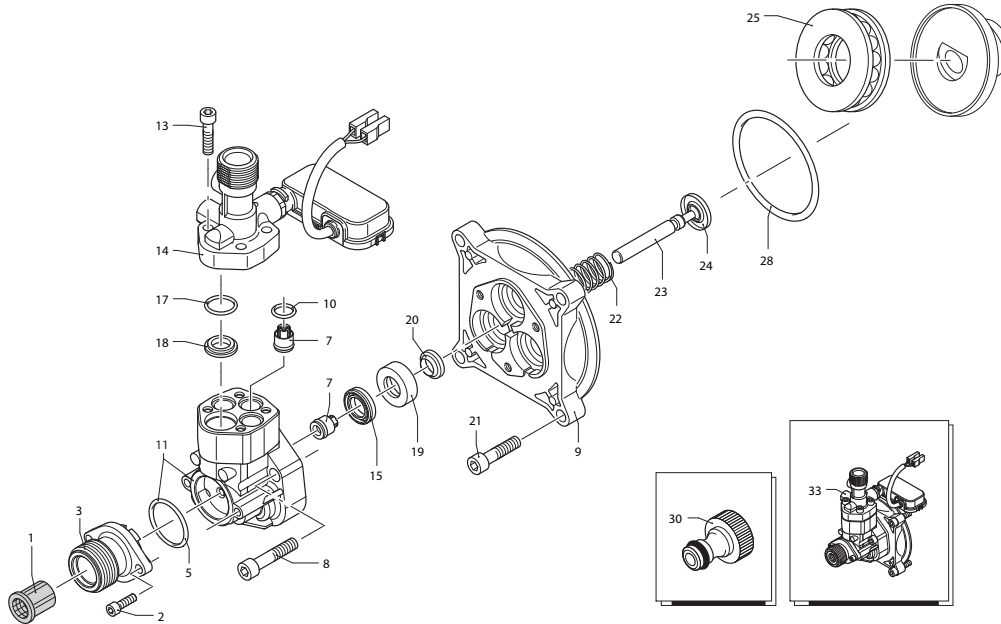

Pos	Code	Description	Qty.	Legend
-----	------	-------------	------	--------

1	1682310	Closing plug	1
2	1680720	Yellow casing	TSS 1
	1680723	Black casing	1
3	1680740	Black handle	1
4	1680730	Black casing	1
5	1261560	Screw 3.9x16	6

Artika / Artika TSS - Frame

Repair Kits

Pos	Code	Description	Qty.	Legend
				Artika / Artika TSS - Pump
1	1340260	Suction strainer	1	
2	2101000	Screw M 4x15	2	
3	2100540	Suction fitting	1	
5	550350	O-Ring ø23.81x2.62	1	
7	2109051	Complete valve	6	
8	850850	Screw M 6x30	3	
9	2020120	Piston guide ø12	1	
10	880840	O-Ring ø9.25x1.78	3	
11	2123	Pump head & O-Ring	1	
13	1260760	Screw M 5x20	4	
14	42020	Outlet Fitting	TSS 1	
	2029150	Outlet Fitting	1	
15	2200140	Gasket ø12x20	3	
17	394280	O-Ring ø12.42x1.78	1	
18	2560480	Bushing	1	
19	2320070	Bushing ø12	3	
20	1683500	Seal	3	
21	2200210	Screw M 6x25	4	
22	2020150	Spring	3	
23	2020130	Piston ø12	3	
24	2020140	Spring plate	3	
25	2021570	Bearing	1	
28	1680680	O-Ring ø95x2	1	
30	1461470	Attchmt for tap & gasket 3/4" G(F)	1	
33	42019	Pump assembly kit	TSS 1	
	2029451	Pump assembly kit	1	

Pos	Code	Description	Qty.	Legend
1	2020340	Capacitor box	TSS 1	Artika / Artika TSS - Motor
2	850840	O-Ring ø62.2	1	
3	1461330	Capacitor 80 uF	1	
5	1261551	Screw 3.9x13	3	
6	1682270	Switch 8A	1	
8	1261570	Screw 3.9x9.5	2	
9	1381980	Cover	1	
10	1381940	Switch frame	1	
11	1682280	Gland	1	
12	1343400	Cable	1	
13	1682420	Oil dip stick	1	
14	2000240	O-Ring ø5.23x2.62	1	
15	840020	Seal ring	1	
16	1682110	Bearing	1	
17	1680170	Wobble plate	1	
18	4835	Electric motor	TSS 1	
19	1680250	Fan	1	
20	1340350	Seal ring	1	
21	2029721	Assembly	TSS 1	
22	2021960	Clip	1	