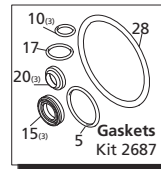

Pos	Code	Description	Qty.	Legend
-----	------	-------------	------	--------

1	1682310	Closing plug	1
2	1680720	Yellow casing	TSS 1
	1680723	Black casing	1
3	1680740	Black handle	1
4	1680730	Black casing	1
5	1261560	Screw 3.9x16	6

Artika / Artika TSS - Frame

Repair Kits

Pos	Code	Description	Qty.	Legend
				Artika / Artika TSS - Pump
1	1340260	Suction strainer	1	
2	2101000	Screw M 4x15	2	
3	2100540	Suction fitting	1	
5	550350	O-Ring ø23.81x2.62	1	
7	2109051	Complete valve	6	
8	850850	Screw M 6x30	3	
9	2020120	Piston guide ø12	1	
10	880840	O-Ring ø9.25x1.78	3	
11	2123	Pump head & O-Ring	1	
13	1260760	Screw M 5x20	4	
14	42020	Outlet Fitting	TSS 1	
	2029150	Outlet Fitting	1	
15	2200140	Gasket ø12x20	3	
17	394280	O-Ring ø12.42x1.78	1	
18	2560480	Bushing	1	
19	2320070	Bushing ø12	3	
20	1683500	Seal	3	
21	2200210	Screw M 6x25	4	
22	2020150	Spring	3	
23	2020130	Piston ø12	3	
24	2020140	Spring plate	3	
25	2021570	Bearing	1	
28	1680680	O-Ring ø95x2	1	
30	1461470	Attchmt for tap & gasket 3/4" G(F)	1	
33	42019	Pump assembly kit	TSS 1	
	2029451	Pump assembly kit	1	

Pos	Code	Description	Qty.	Legend
1	2020340	Capacitor box	TSS 1	Artika / Artika TSS - Motor
2	850840	O-Ring ø62.2	1	
3	1461330	Capacitor 80 uF	1	
5	1261551	Screw 3.9x13	3	
6	1682270	Switch 8A	1	
8	1261570	Screw 3.9x9.5	2	
9	1381980	Cover	1	
10	1381940	Switch frame	1	
11	1682280	Gland	1	
12	1343400	Cable	1	
13	1682420	Oil dip stick	1	
14	2000240	O-Ring ø5.23x2.62	1	
15	840020	Seal ring	1	
16	1682110	Bearing	1	
17	1680170	Wobble plate	1	
18	4835	Electric motor	TSS 1	
19	1680250	Fan	1	
20	1340350	Seal ring	1	
21	2029721	Assembly	TSS 1	
22	2021960	Clip	1	