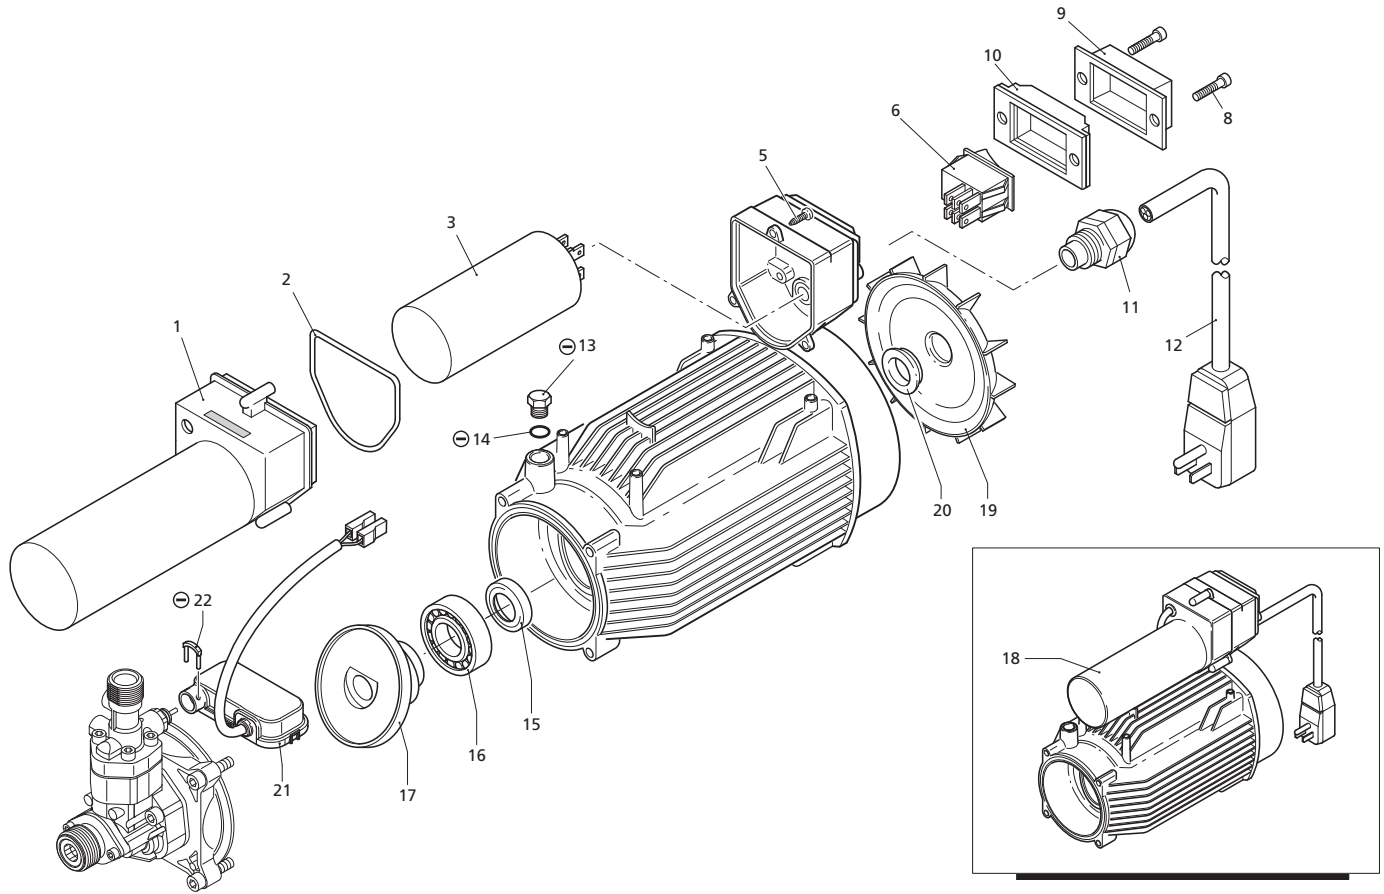

Pos	Code	Description	Qty.	Legend
-----	------	-------------	------	--------

1	1682310	Closing plug	1
2	1680720	Yellow casing	TSS 1
	1680723	Black casing	1
3	1680740	Black handle	1
4	1680730	Black casing	1
5	1261560	Screw 3.9x16	6

Artika / Artika TSS - Frame

Repair Kits

Pos	Code	Description	Qty.	Legend
				Artika / Artika TSS - Pump
1	1340260	Suction strainer	1	
2	2101000	Screw M 4x15	2	
3	2100540	Suction fitting	1	
5	550350	O-Ring ø23.81x2.62	1	
7	2109051	Complete valve	6	
8	850850	Screw M 6x30	3	
9	2020120	Piston guide ø12	1	
10	880840	O-Ring ø9.25x1.78	3	
11	2123	Pump head & O-Ring	1	
13	1260760	Screw M 5x20	4	
14	42020	Outlet Fitting	TSS 1	
	2029150	Outlet Fitting	1	
15	2200140	Gasket ø12x20	3	
17	394280	O-Ring ø12.42x1.78	1	
18	2560480	Bushing	1	
19	2320070	Bushing ø12	3	
20	1683500	Seal	3	
21	2200210	Screw M 6x25	4	
22	2020150	Spring	3	
23	2020130	Piston ø12	3	
24	2020140	Spring plate	3	
25	2021570	Bearing	1	
28	1680680	O-Ring ø95x2	1	
30	1461470	Attchmt for tap & gasket 3/4" G(F)	1	
33	42019	Pump assembly kit	TSS 1	
	2029451	Pump assembly kit	1	

Pos	Code	Description	Qty.	Legend
1	2020340	Capacitor box	TSS 1	Artika / Artika TSS - Motor
2	850840	O-Ring ø62.2	1	
3	1461330	Capacitor 80 uF	1	
5	1261551	Screw 3.9x13	3	
6	1682270	Switch 8A	1	
8	1261570	Screw 3.9x9.5	2	
9	1381980	Cover	1	
10	1381940	Switch frame	1	
11	1682280	Gland	1	
12	1343400	Cable	1	
13	1682420	Oil dip stick	1	
14	2000240	O-Ring ø5.23x2.62	1	
15	840020	Seal ring	1	
16	1682110	Bearing	1	
17	1680170	Wobble plate	1	
18	4835	Electric motor	TSS 1	
19	1680250	Fan	1	
20	1340350	Seal ring	1	
21	2029721	Assembly	TSS 1	
22	2021960	Clip	1	