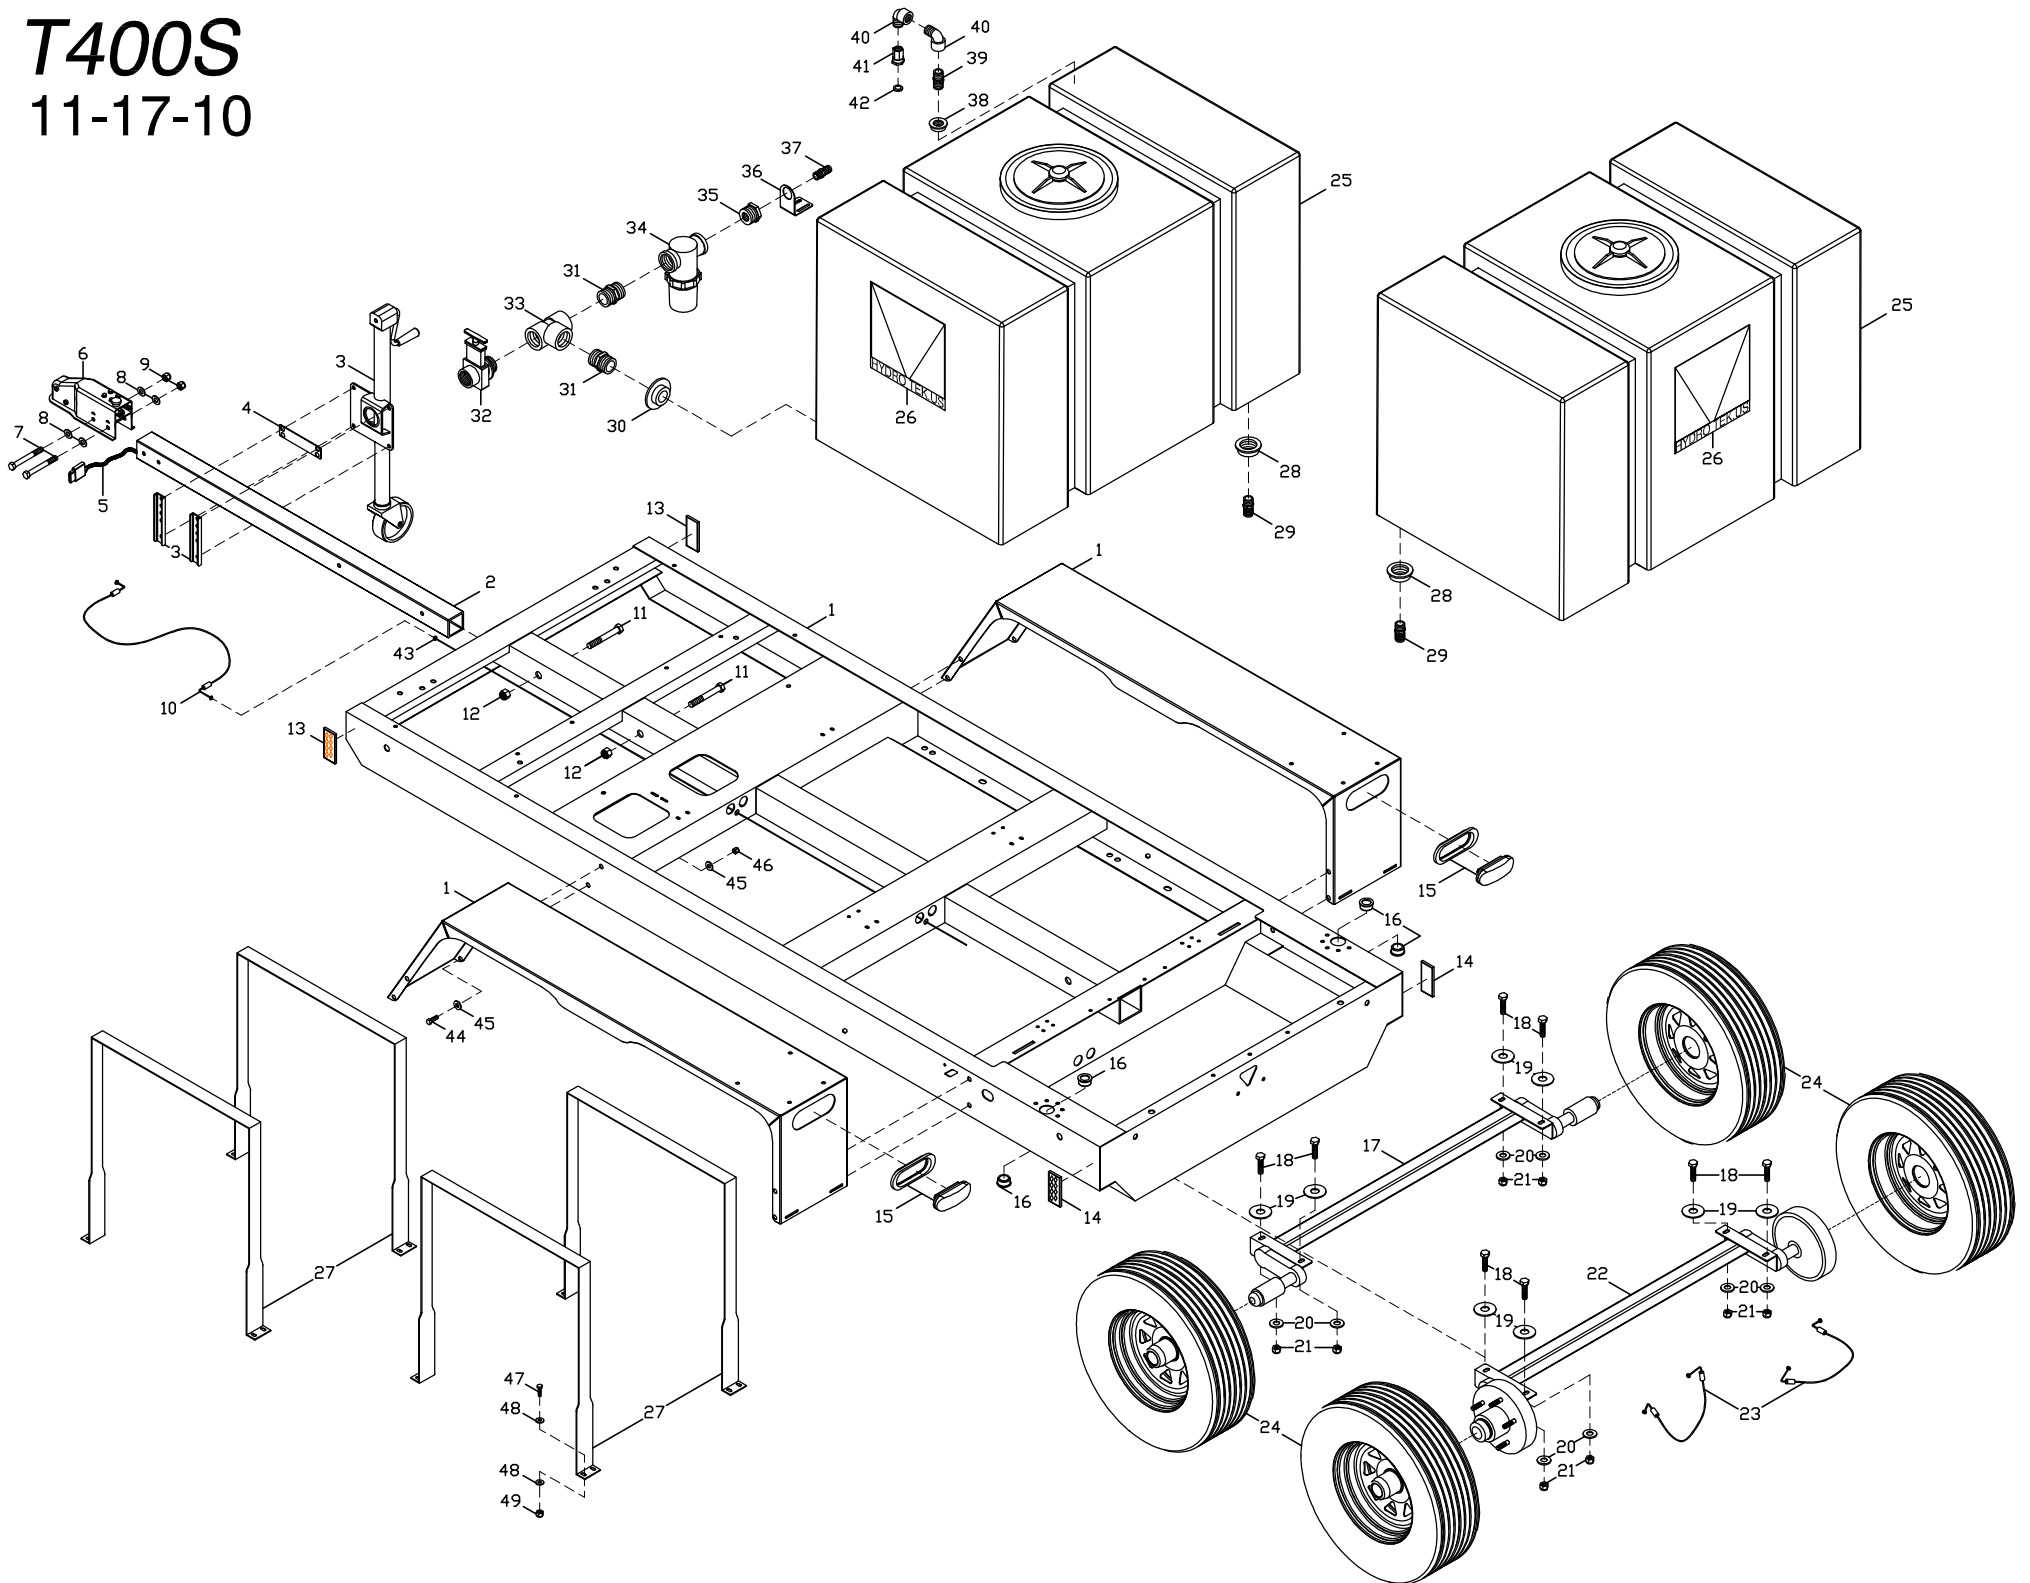

T400S

11-17-10

T400S PARTS LIST

1	HS069	TRAILER FRAME T400 (WITH FENDERS)	26	GLL37	LABEL HT LOGO, CLEAR 11.75" x 11.75"
2	TH500	TRAILER TONGUE, REMOVABLE 5 ft	27	HCS01	TANK STRAP STNLS STEEL 2 x 76
3	TJ130	SWING UP JACK - BOLT ON - 8in	28	DSW07	SPIN WELD FITTING 3/4 FT 1 SN
4	HTJ00	SHIM- TRAILER JACK 1.75x 6.50	29	D8169	HOSE BARB 1 in.H x 3/4P BRASS
5	TLW20	WIRE HARNESS 20' 4 LEAD	30	DSW25	SPIN WELD FITTING 1 1/2 FLUSH
6	TH060	SURGE COUPLER PLATED 6000/9000#	31	D2150	NIPPLE 1 1/2 POLY
7	FB868	BOLT 1/2 x 4 1/2 PLATED #5	32	VVB10	GATE VALVE 1 1/2 PVC
8	FWC08	WASHER SAE 1/2 PLATED	33	DAT15	POLY TEE 1 1/2
9	FNL08	NUT LOCK 1/2-13 PLATED	34	VF150	FILTER 1 1/2" T TYPE 180 MICRO
10	DHS30	HOSE; SURGE BRAKE LINE 3/16	35	D1615	BUSHING, REDUCING 1 1/2 x 3/4
11	FB881	BOLT 5/8 - 11 x 4 1/2 GRADE 5	36	HS061	TRAILER VALVE/STRAINER SUPPORT
12	FNR09	NUT 5/8 - 11 LOCKING	37	D8120	HOSE BARB 3/4 BRASS
13	TLR83	REFLECTOR; AMBER	38	DSW20	SPIN WELD FITTING 3/4 FPT FLUSH
14	TLR84	REFLECTOR; RED	39	D2120	NIPPLE 3/4 POLY
15	TL500	TAIL LIGHT OVAL STOP/TURN	40	D5612	STREET ELL 3/4 POLY
16	HL050	DELTRIN BEARING; HOSE REEL 1 x 1	41	D012F	GARDEN H A 3/4 NPT FEM
17	TAR37	AXLE; IDLER TORSION 3700#	42	D0021	SCREEN WASHER GARDEN HOSE ADAPTER
18	FB915	BOLT; 5/8 x 1 3/4 FINE THREAD	43	TH050	HYDRAULIC LINE KIT
19	FWC17	WASHER 11/16 ID PLATED SAE	44	FB616	BOLT 3/8 x 1 PLATED
20	FWC20	WASHER 11/16 ID - 1 5/16 OD 3/16	45	FWC06	WASHER CUT 3/8 PLATED
21	FNL09	NUT LOCK 5/8 - 18, FINE THREAD PLATED	46	FNLO6	NUT LOCK 3/8-16 PLATED
22	TAR39	AXLE; TORSION HYDRAULIC BRAKE	47	FB516	BOLT 5/16 x 1 PLATED
23	DHS07	HOSE; SURGE BRAKE LINE 3/16 x 7"	48	FWC05	WASHER CUT 5/16 PLATED
24	TTA14	TIRE & WHEEL 205 - 75 - 14 C 5 LUG	49	FNL05	NUT LOCK 5/16-18 PLATED
25	WT175	WATER TANK 185G (STRAPS NOT INCLUDED)			