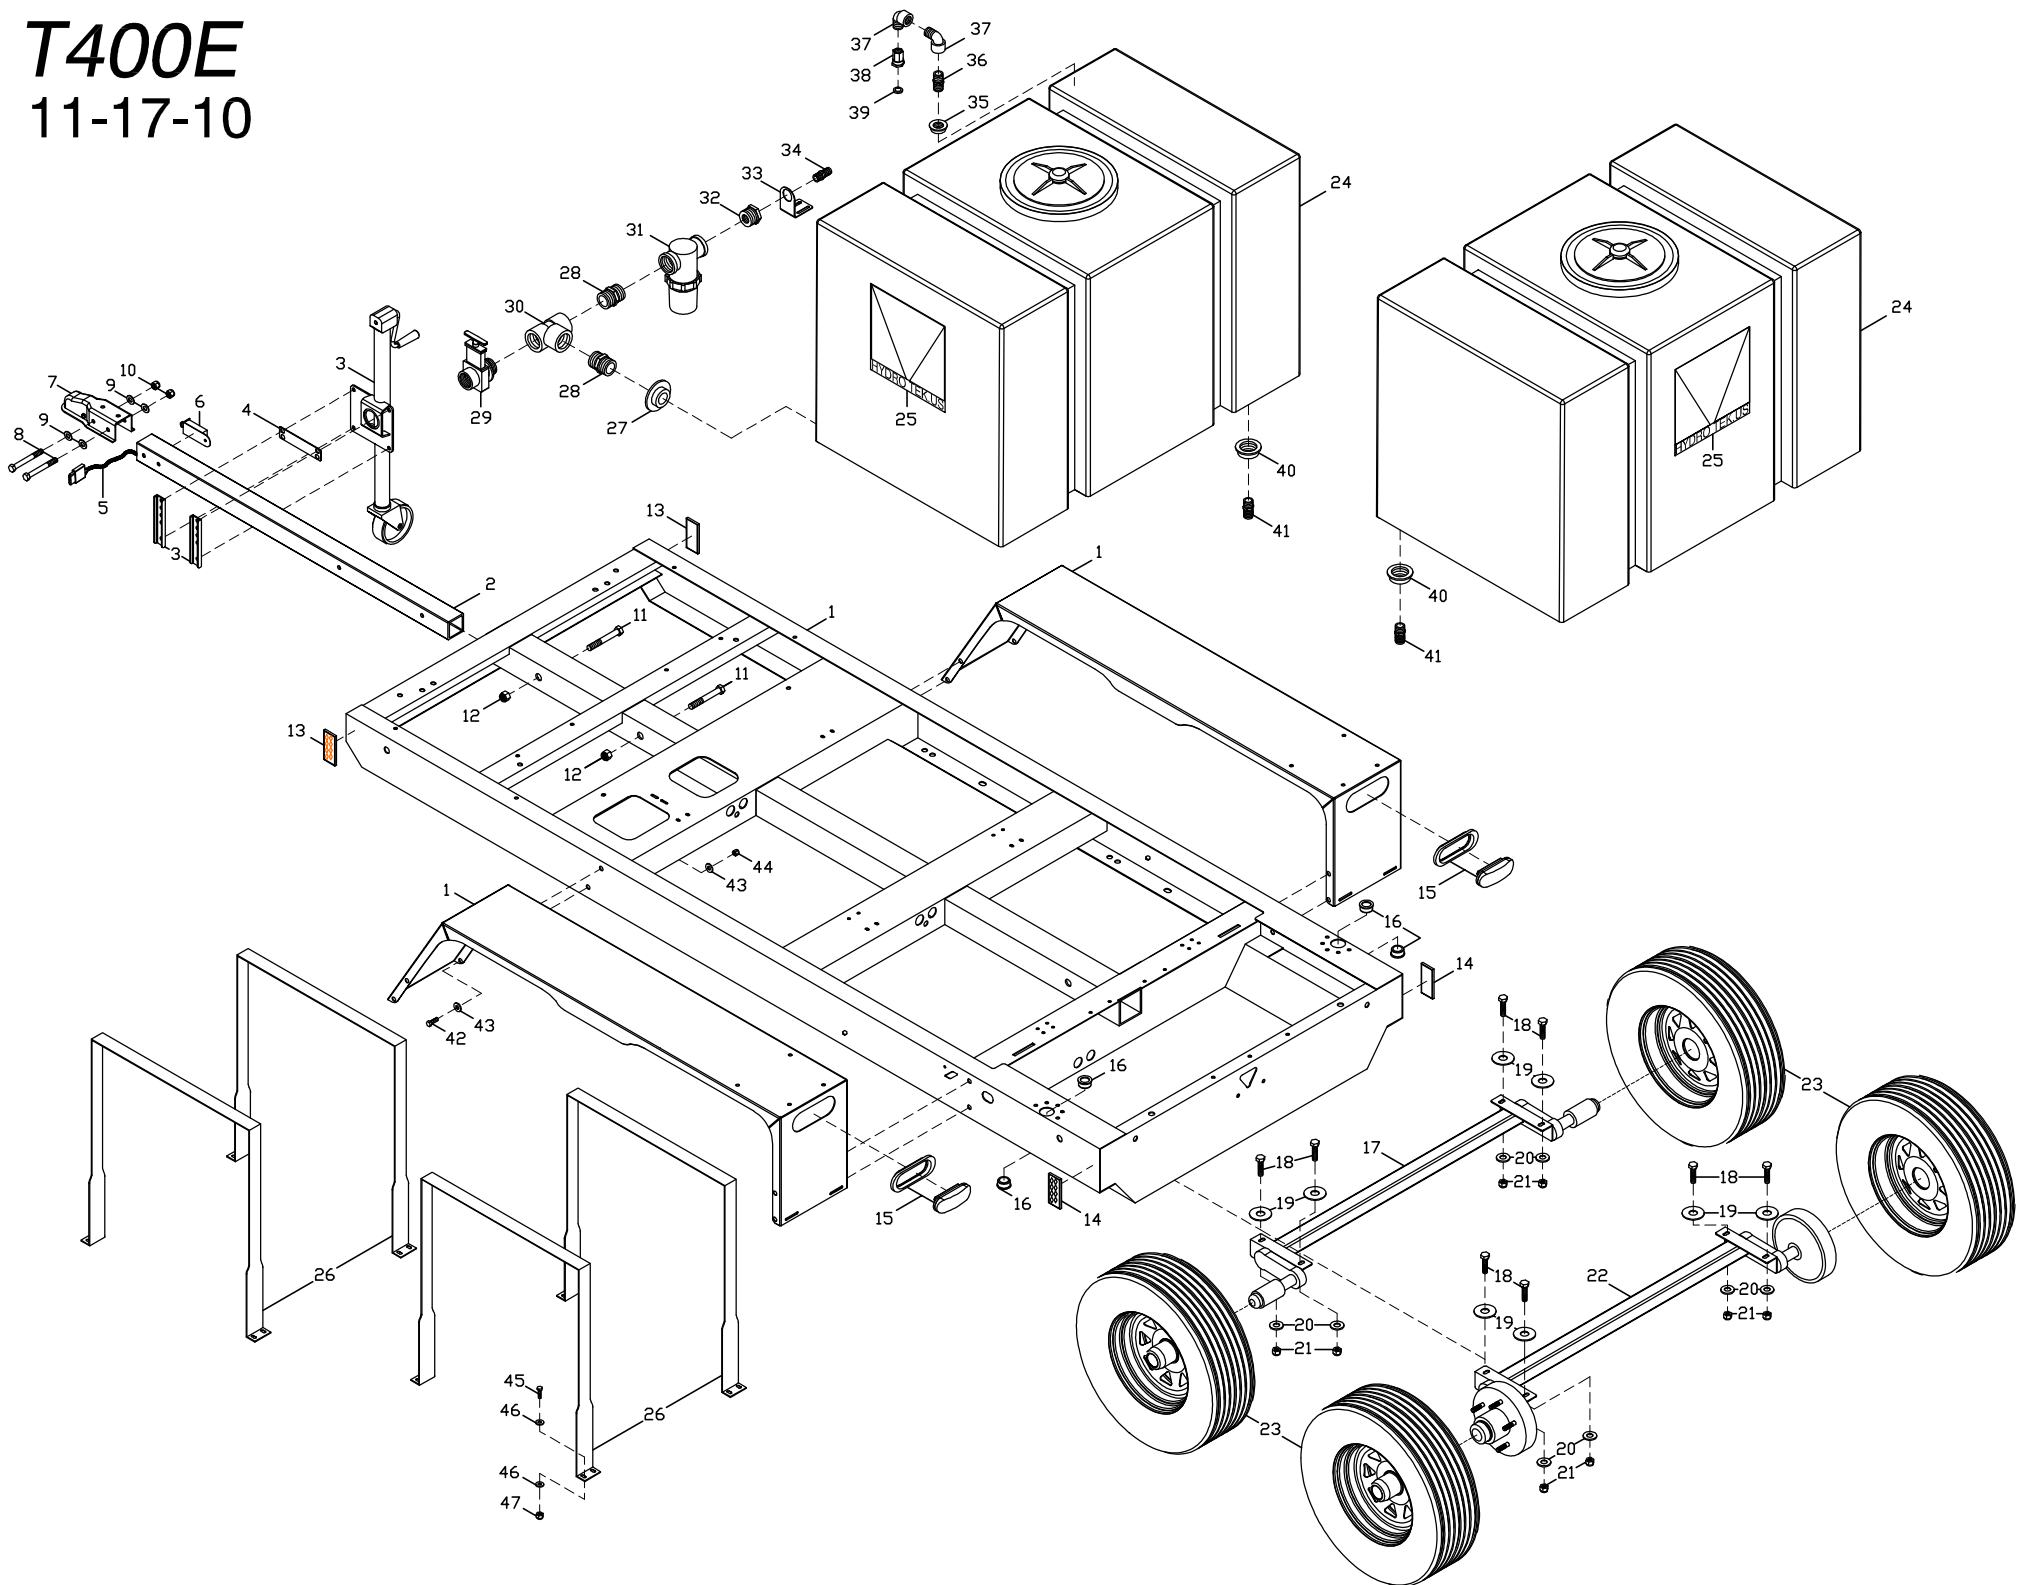

T400E

11-17-10

T400E PARTS LIST

1	HS069	TRAILER FRAME T400 (WITH FENDERS)	25	GLL37	LABEL HT LOGO, CLEAR 11.75" x 11.75"
2	TH500	TRAILER TONGUE, REMOVABLE 5 ft	26	HCS01	TANK STRAP STNLS STEEL 2 x 76
3	TJ130	SWING UP JACK - BOLT ON - 8in	27	DSW25	SPIN WELD FITTING 1 1/2 FLUSH
4	HTJ00	SHIM- TRAILER JACK 1.75x 6.50	28	D2150	NIPPLE 1 1/2 POLY
5	TLW20	WIRE HARNESS 20' 4 LEAD	29	VVB10	GATE VALVE 1 1/2 PVC
6	TLB00	TRAILER BRAKE AWAY SWITCH	30	DAT15	POLY TEE 1 1/2
7	TC235	COUPLER 2 x 3 5000# 2in BALL	31	VF150	FILTER 1 1/2" T TYPE 180 MICRO
8	FB868	BOLT 1/2 x 4 1/2 PLATED #5	32	D1615	BUSHING, REDUCING 1 1/2 x 3/4
9	FWC08	WASHER SAE 1/2 PLATED	33	HS061	TRAILER VALVE/STRAINER SUPPORT
10	FNL08	NUT LOCK 1/2-13 PLATED	34	D8120	HOSE BARB 3/4 BRASS
11	FB881	BOLT 5/8 - 11 x 4 1/2 GRADE 5	35	DSW20	SPIN WELD FITTING 3/4 FPT FLUSH
12	FNR09	NUT 5/8 - 11 LOCKING	36	D2120	NIPPLE 3/4 POLY
13	TLR83	REFLECTOR; AMBER	37	D5612	STREET ELL 3/4 POLY
14	TLR84	REFLECTOR; RED	38	D012F	GARDEN H A 3/4 NPT FEM
15	TL500	TAIL LIGHT OVAL STOP/TURN	39	D0021	SCREEN WASHER GARDEN HOSE ADAPTER
16	HL050	DELTRIN BEARING; HOSE REEL 1 x 1	40	DSW07	SPIN WELD FITTING 3/4 FT 1 SN
17	TAR37	AXLE; IDLER TORSION 3700#	41	D8169	HOSE BARB 1 in.H x 3/4P BRASS
18	FB915	BOLT; 5/8 x 1 3/4 FINE THREAD	42	FB616	BOLT 3/8 x 1 PLATED
19	FWC17	WASHER 11/16 ID PLATED SAE	43	FWC06	WASHER CUT 3/8 PLATED
20	FWC20	WASHER 11/16 ID - 1 5/16 OD 3/16	44	FNLO6	NUT LOCK 3/8-16 PLATED
21	FNL09	NUT LOCK 5/8 - 18, FINE THREAD PLATED	45	FB516	BOLT 5/16 x 1 PLATED
22	TAR38	AXLE; ELECTRIC TORSION 3700#	46	FWC05	WASHER CUT 5/16 PLATED
23	TTA14	TIRE & WHEEL 205 - 75 - 14 C 5 LUG	47	FNL05	NUT LOCK 5/16-18 PLATED
24	WT175	WATER TANK 185G (STRAPS NOT INCLUDED)			