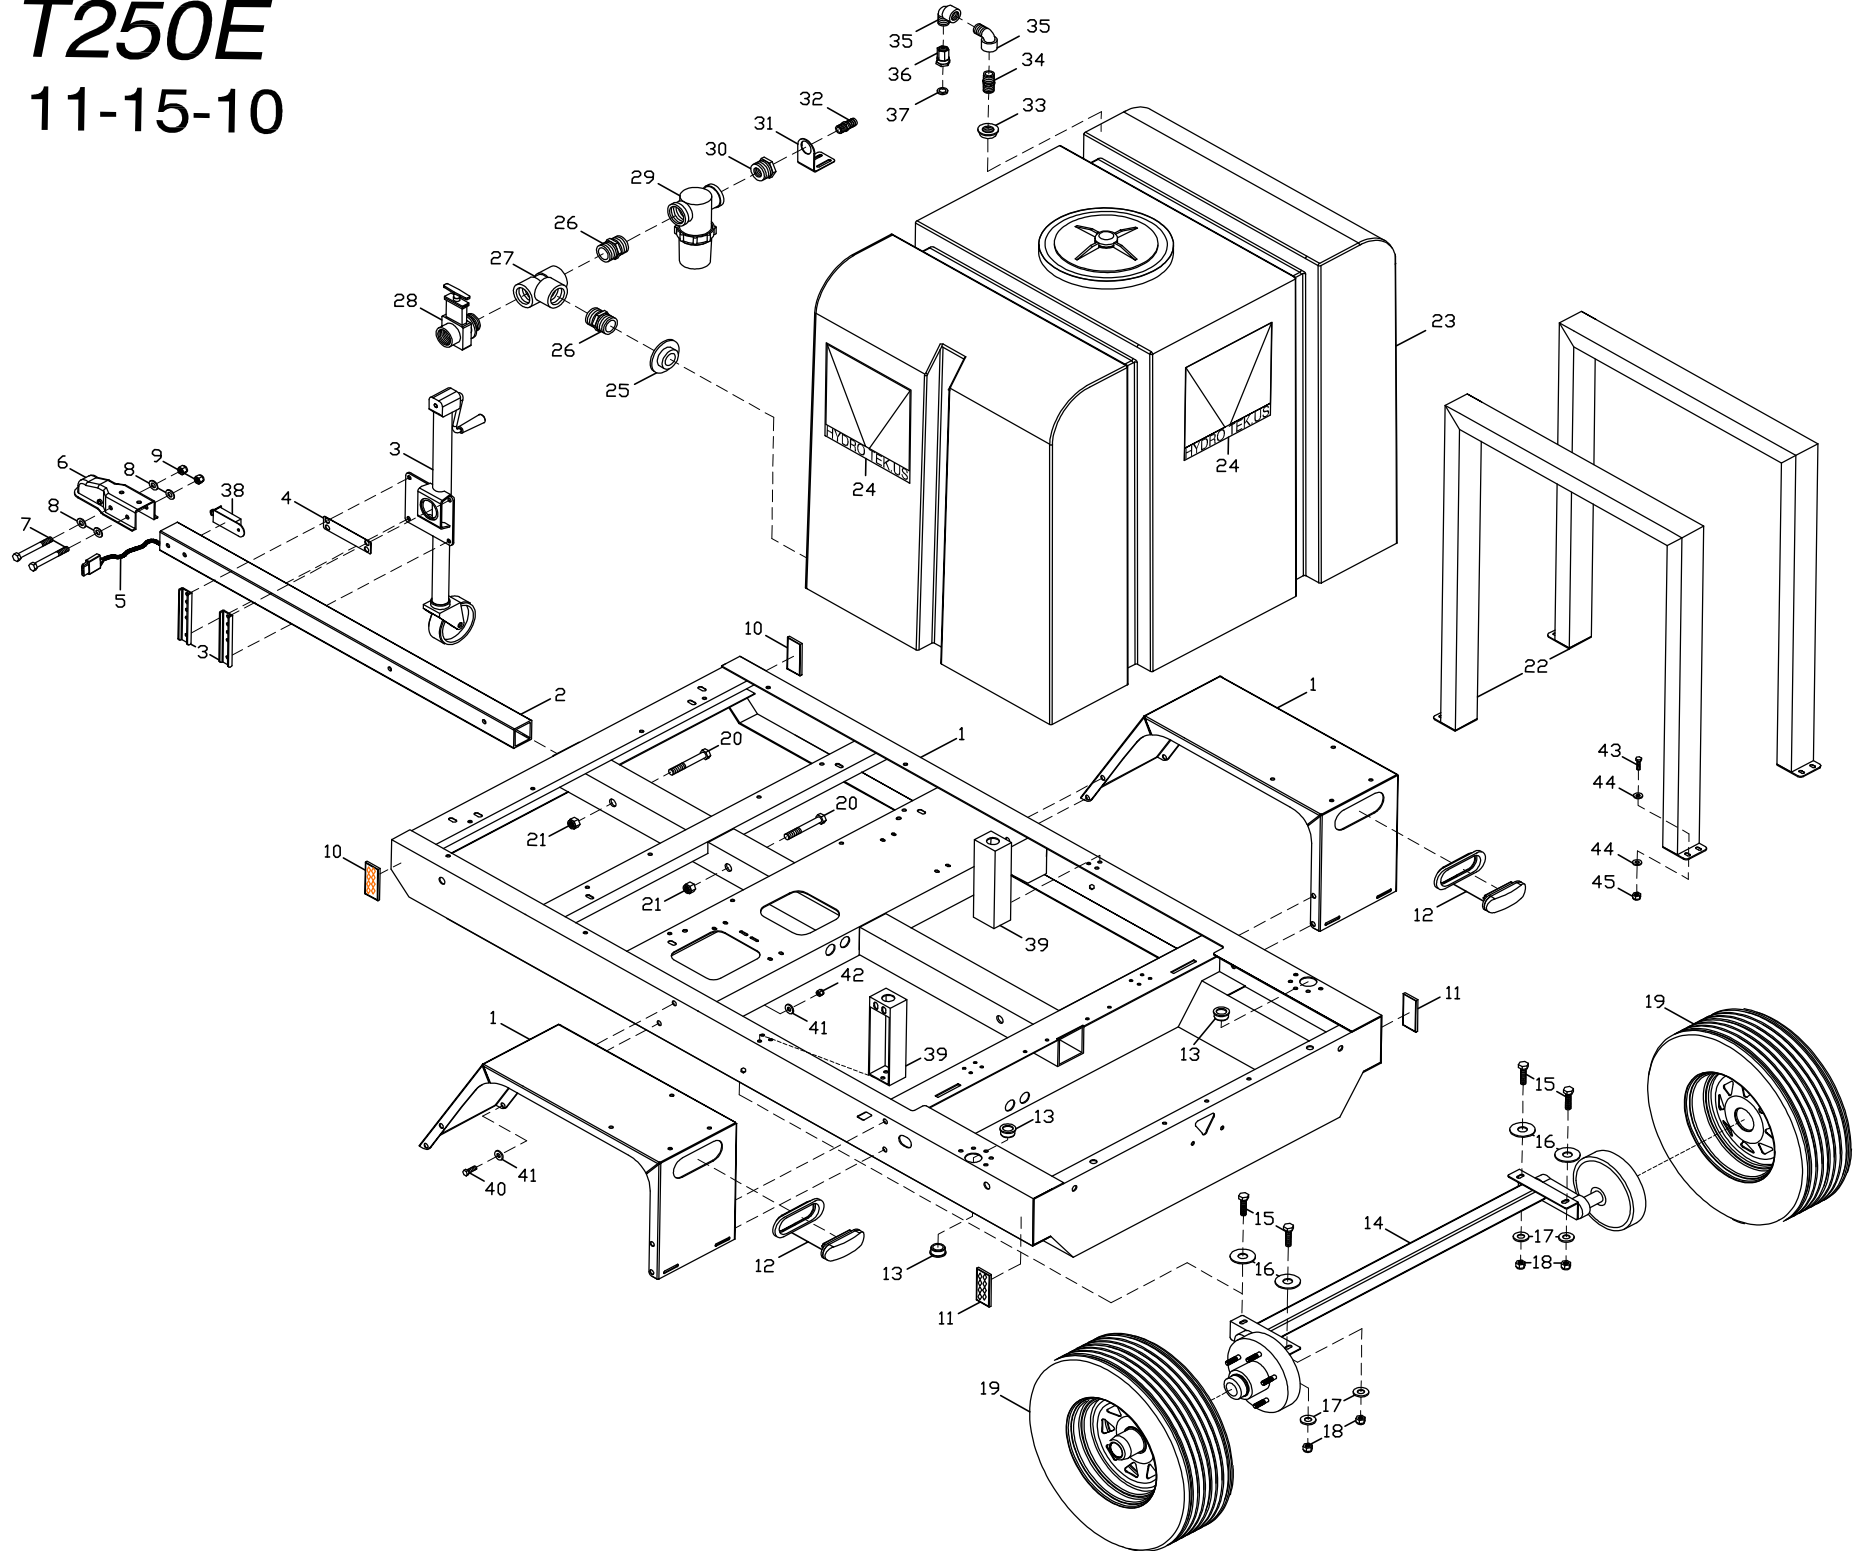

T250E

11-15-10

T250E PARTS LIST

1	HS066	TRAILER FRAME T200 (WITH FENDERS)	24	GLL37	LABEL HT LOGO, CLEAR 11.75" x 11.75"
2	TH500	TRAILER TONGUE, REMOVABLE 5 ft	25	DSW25	SPIN WELD FITTING 1 1/2 FLUSH
3	TJ130	SWING UP JACK - BOLT ON - 8in	26	D2150	NIPPLE 1 1/2 POLY
4	HTJ00	SHIM- TRAILER JACK 1.75x 6.50	27	DAT15	POLY TEE 1 1/2
5	TLW20	WIRE HARNESS 20' 4 LEAD	28	VVB10	GATE VALVE 1 1/2 PVC
6	TC235	COUPLER 2 x 3 5000# 2in BALL	29	VF150	FILTER 1 1/2" T TYPE 180 MICRO
7	FB868	BOLT 1/2 x 4 1/2 PLATED #5	30	D1615	BUSHING, REDUCING 1 1/2 x 3/4
8	FWC08	WASHER SAE 1/2 PLATED	31	HS061	TRAILER VALVE/STRAINER SUPPORT
9	FNL08	NUT LOCK 1/2-13 PLATED	32	D8120	HOSE BARB 3/4 BRASS
10	TLR83	REFLECTOR; AMBER	33	DSW20	SPIN WELD FITTING 3/4 FPT FLUSH
11	TLR84	REFLECTOR; RED	34	D2120	NIPPLE 3/4 POLY
12	TL500	TAIL LIGHT OVAL STOP/TURN	35	D5612	STREET ELL 3/4 POLY
13	HL050	DELTRIN BEARING; HOSE REEL 1 x 1	36	D012F	GARDEN H A 3/4 NPT FEM
14	TAR38	AXLE; ELECTRIC TORSION 3700#	37	D0021	SCREEN WASHER GARDEN HOSE ADAPTER
15	FB915	BOLT; 5/8 x 1 3/4 FINE THREAD	38	TLB00	TRAILER BRAKE AWAY SWITCH
16	FWC17	WASHER 11/16 ID PLATED SAE	39	HT025	TANK SIDE SUPPORT-270 GALLON TANK
17	FWC20	WASHER 11/16 ID - 1 5/16 OD 3/16	40	FB616	BOLT 3/8 x 1 PLATED
18	FNL09	NUT LOCK 5/8 - 18, FINE THREAD PLATED	41	FWC06	WASHER CUT 3/8 PLATED
19	TTA14	TIRE & WHEEL 205 - 75 - 14 C 5 LUG	42	FNLO6	NUT LOCK 3/8-16 PLATED
20	FB881	BOLT 5/8 - 11 x 4 1/2 GRADE 5	43	FB516	BOLT 5/16 x 1 PLATED
21	FNR09	NUT 5/8 - 11 LOCKING	44	FWC05	WASHER CUT 5/16 PLATED
22	HTS03	TANK STRAP 265 GALLON (2 REQUIRED) 2 x 3	45	FNL05	NUT LOCK 5/16-18 PLATED
23	WT265	WATER TANK 270 GALLON			