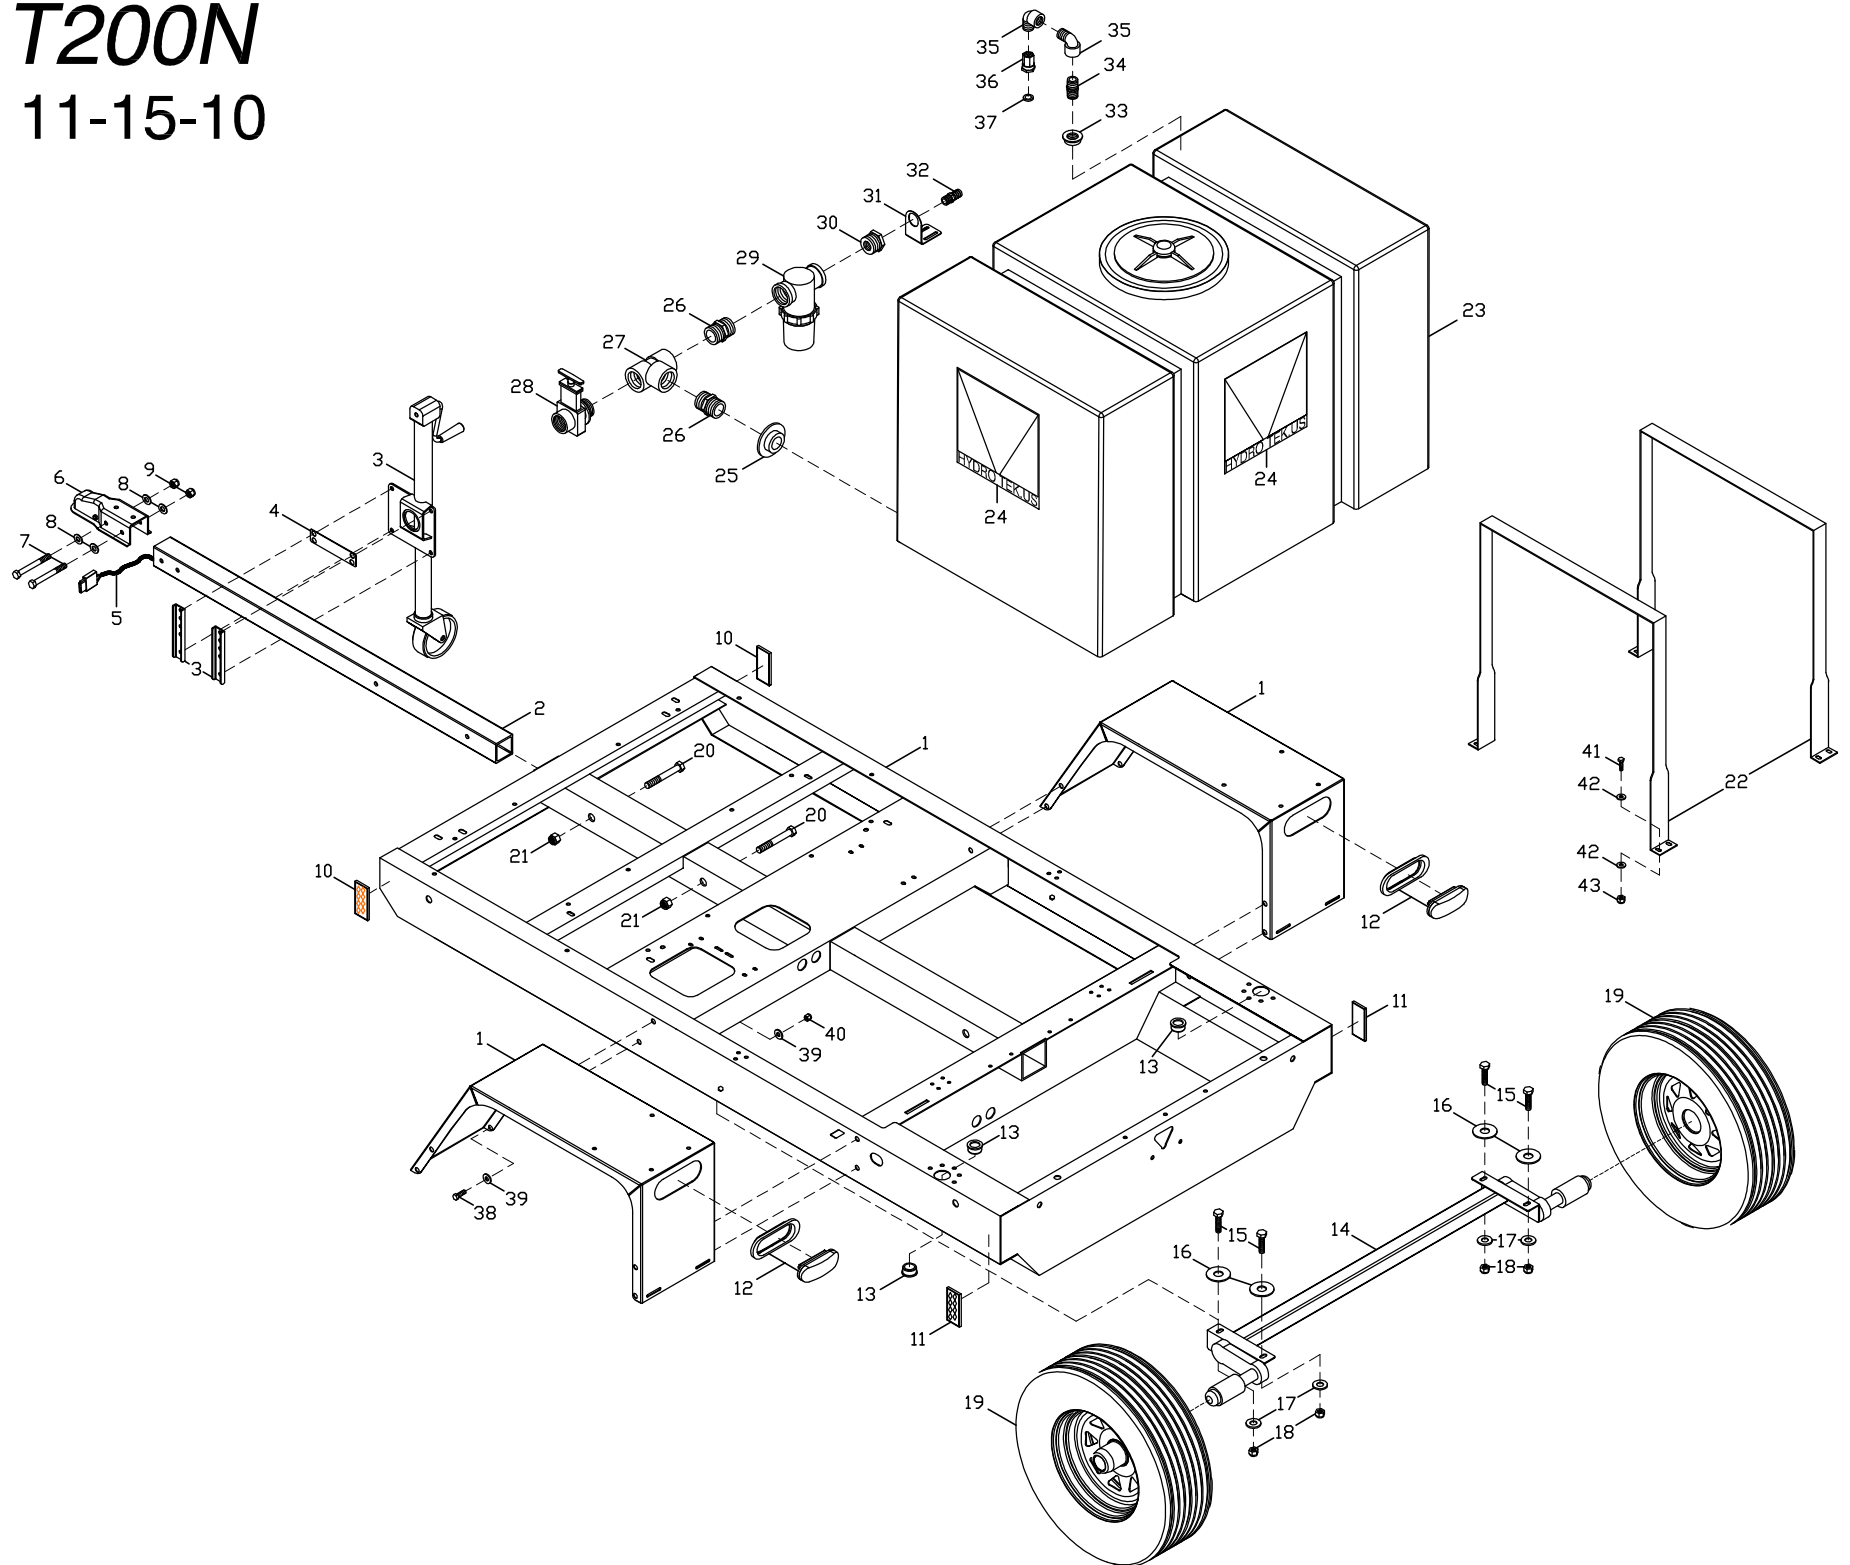

T200N

11-15-10

T200N PARTS LIST

1	HS066	TRAILER FRAME T200 (WITH FENDERS)	23	WT175	WATER TANK 185G (STRAPS NOT INCLUDED)
2	TH500	TRAILER TONGUE, REMOVABLE 5 ft	24	GLL37	LABEL HT LOGO, CLEAR 11.75" x 11.75"
3	TJ130	SWING UP JACK - BOLT ON - 8in	25	DSW25	SPIN WELD FITTING 1 1/2 FLUSH
4	HTJ00	SHIM- TRAILER JACK 1.75x 6.50	26	D2150	NIPPLE 1 1/2 POLY
5	TLW20	WIRE HARNESS 20' 4 LEAD	27	DAT15	POLY TEE 1 1/2
6	TC235	COUPLER 2 x 3 5000# 2in BALL	28	VVB10	GATE VALVE 1 1/2 PVC
7	FB868	BOLT 1/2 x 4 1/2 PLATED #5	29	VF150	FILTER 1 1/2" T TYPE 180 MICRO
8	FWC08	WASHER SAE 1/2 PLATED	30	D1615	BUSHING, REDUCING 1 1/2 x 3/4
9	FNL08	NUT LOCK 1/2-13 PLATED	31	HS061	TRAILER VALVE/STRAINER SUPPORT
10	TLR83	REFLECTOR; AMBER	32	D8120	HOSE BARB 3/4 BRASS
11	TLR84	REFLECTOR; RED	33	DSW20	SPIN WELD FITTING 3/4 FPT FLUSH
12	TL500	TAIL LIGHT OVAL STOP/TURN	34	D2120	NIPPLE 3/4 POLY
13	HL050	DELTRIN BEARING; HOSE REEL 1 x 1	35	D5612	STREET ELL 3/4 POLY
14	TAR37	AXLE; IDLER TORSION 3700#	36	D012F	GARDEN H A 3/4 NPT FEM
15	FB915	BOLT; 5/8 x 1 3/4 FINE THREAD	37	D0021	SCREEN WASHER GARDEN HOSE ADAPTER
16	FWC17	WASHER 11/16 ID PLATED SAE	38	FB616	BOLT 3/8 x 1 PLATED
17	FWC20	WASHER 11/16 ID - 1 5/16 OD 3/16	39	FWC06	WASHER CUT 3/8 PLATED
18	FNL09	NUT LOCK 5/8 - 18, FINE THREAD PLATED	40	FNLO6	NUT LOCK 3/8-16 PLATED
19	TTA14	TIRE & WHEEL 205 - 75 - 14 C 5 LUG	41	FB516	BOLT 5/16 x 1 PLATED
20	FB881	BOLT 5/8 - 11 x 4 1/2 GRADE 5	42	FWC05	WASHER CUT 5/16 PLATED
21	FNR09	NUT 5/8 - 11 LOCKING	43	FNL05	NUT LOCK 5/16-18 PLATED
22	HCS01	TANK STRAP STNLS STEEL 2 x 76			