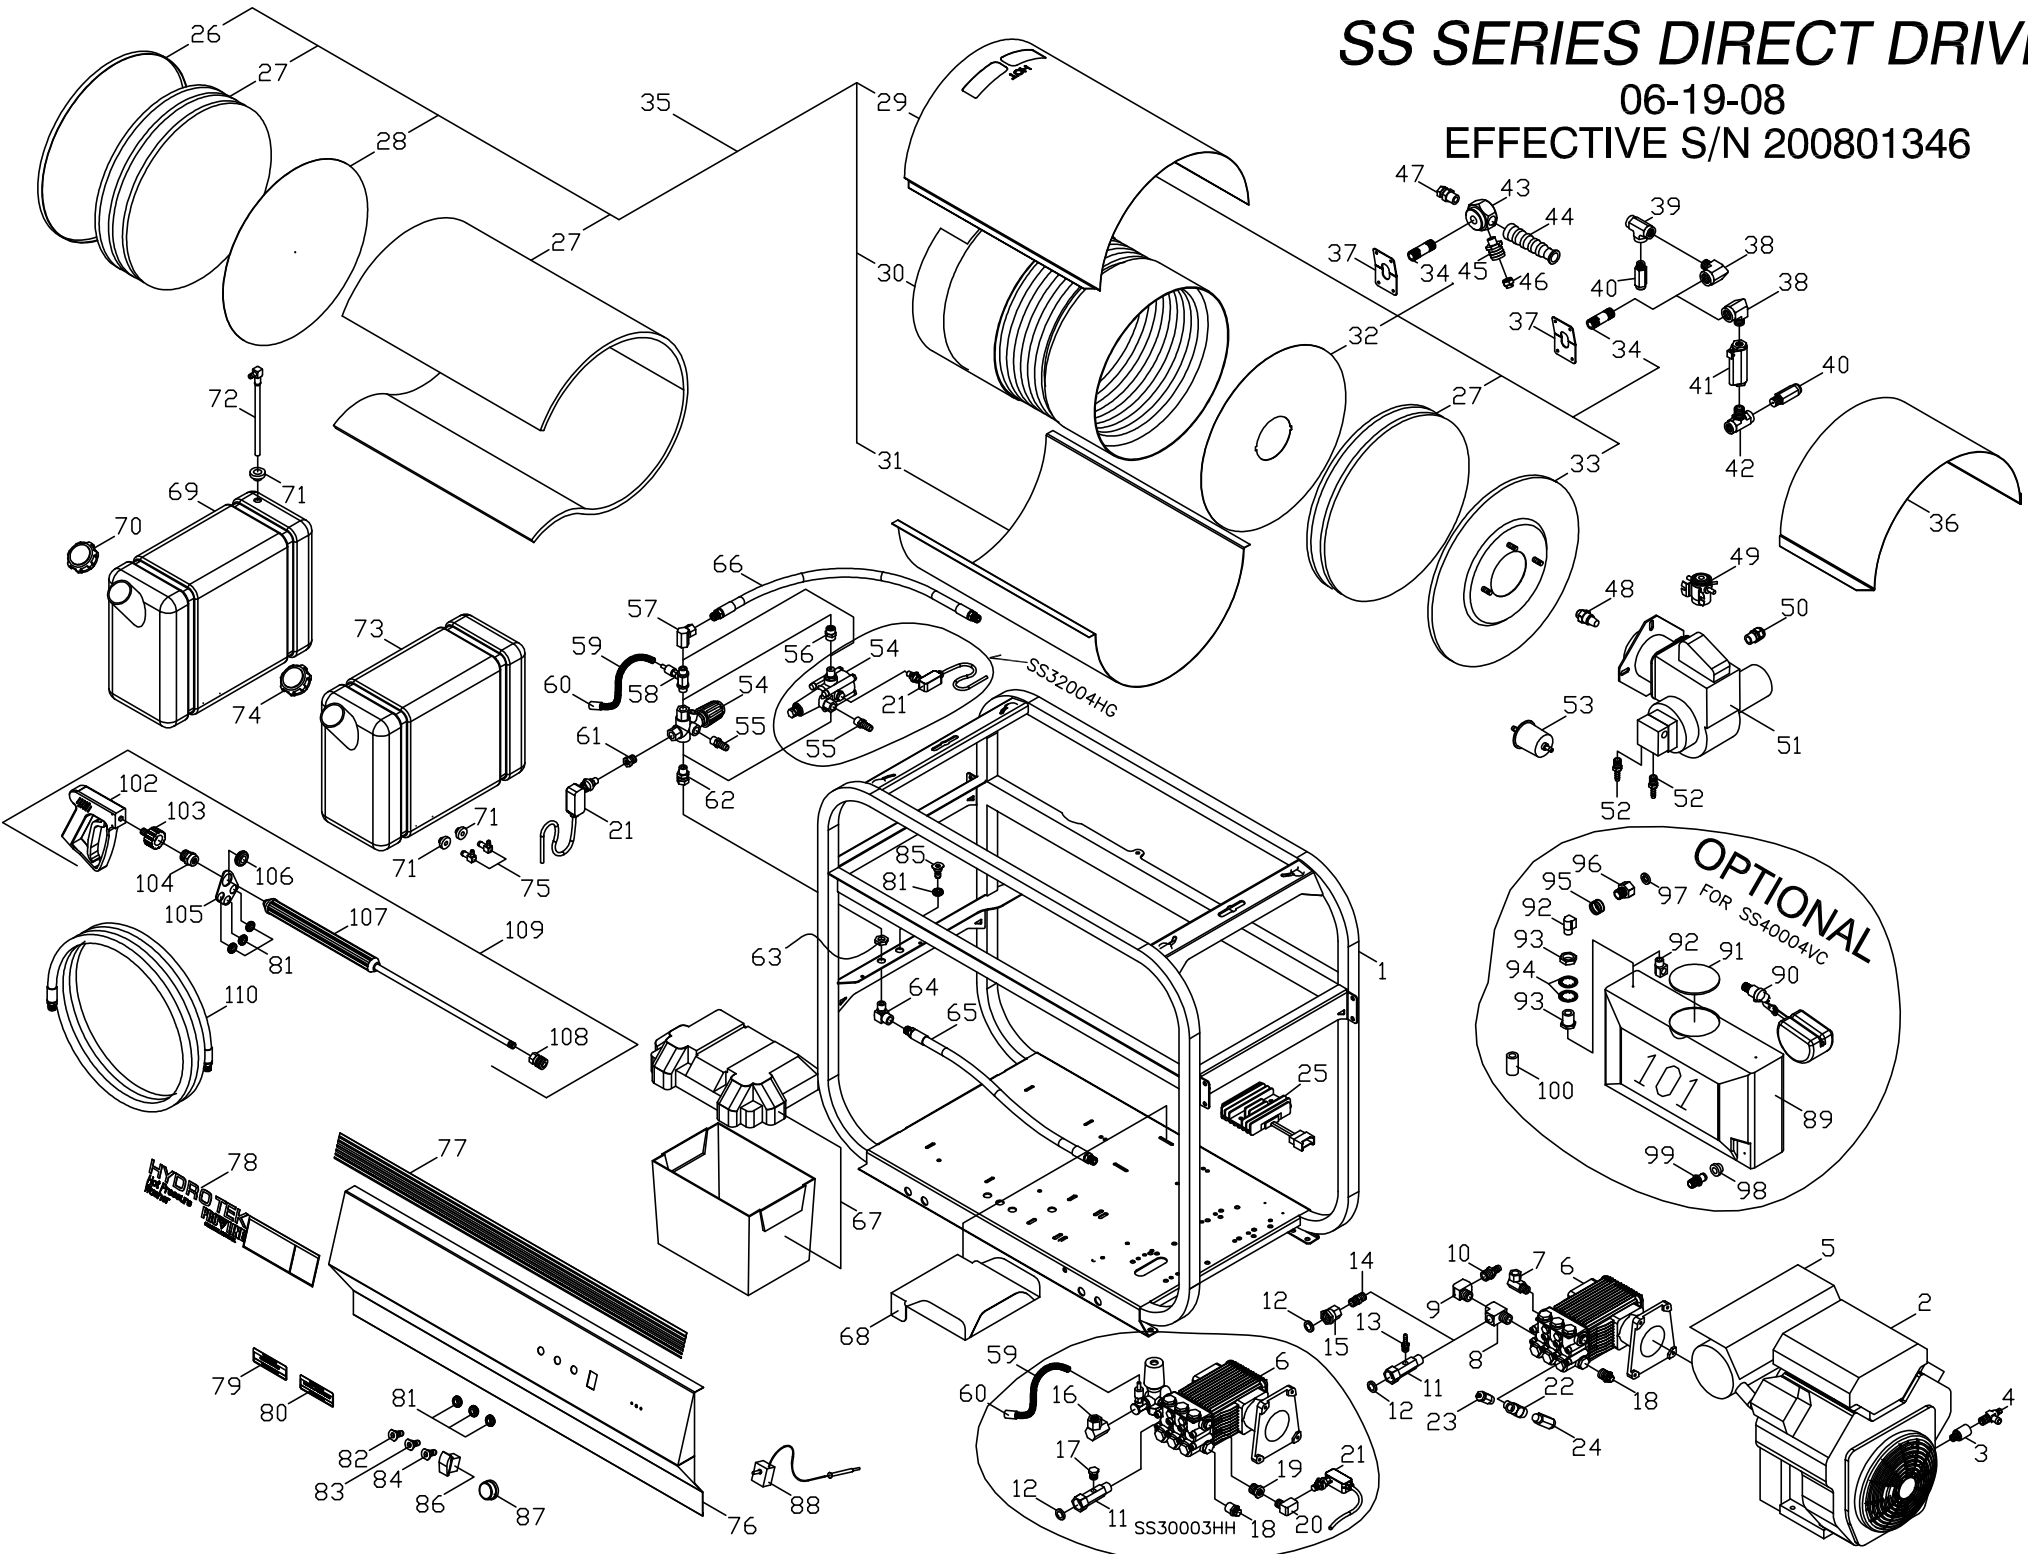

SS SERIES DIRECT DRIVE

06-19-08

EFFECTIVE S/N 200801346

SS SERIES DIRECT DRIVE PARTS LIST

1	HSS00	FRAME STACKABLE B/D SS ASSEM	ALL
2	MH009	ENGINE 9hp HONDA PULL START	SS30003HH
	MH135	ENGINE 13hp HONDA E/S 18amp***	SS32004HG
	MS145	ENGINE 14hp VANGUARD E/S	SS38004VG
	MS150	ENGINE GAS 16hp VANGUARD E/S W	SS40004VC
3	MKD13	OIL DRAIN ADAPTER 12mm x 3/8"	SS30003HH,SS32004HG
4	MS006	OIL DRAIN VALVE 3/8	ALL
5	HSS17	SS EXHAUST/FUEL TANK SHIELD	SS30003HH,SS32004HG
	HSS05	VAN MUFF/HEAT SHIELD LEFT #1	SS38004VG,SS40004VC
6	PH330	PUMP 3000@3GPM W/UNL/INJ SHAFT	SS30003HH
	PG404	PUMP 4@4000; GENERAL 1 DD	SS32004HG,SS38004VG
	P4060	PUMP 66DX40G11 4000 @ 4 SHAFT	SS40004VC
7	DE866	SWIVEL 3/8F x 3/8M 90	SS32004HG,SS38004VG,SS40004VC
8	DE588	STREET TEE 1/2 BRASS	SS32004HG,SS38004VG,SS40004VC
9	D5588	ELBOW, STREET 1/2" BRASS	SS32004HG,SS38004VG,SS40004VC
10	D8088	HOSE BARB 1/2 BRASS	SS32004HG,SS38004VG,SS40004VC
11	D009M	GARDEN H A 3in LONG 1/2 NPT	SS30003HH,SS40004VC
12	D0021	SCREEN WASHER GARDEN H A	ALL
13	D8044	BARB, HOSE 1/4" BRASS	SS40004VC
14	D2088	NIPPLE 1/2 BRASS	SS32004HG,SS38004VG
15	D008F	GARDEN H A 1/2" NPT FEM	SS32004HG,SS38004VG
16	DE766	SWIVEL 3/8F x 90 STEEL BRAZED	SS30003HH
17	D1040	PLUG 1/4" BRASS	SS30003HH
18	UPT46	THERM DUMP VALVE 145f 1/2MPT	ALL
19	D1064	BUSHING 3/8M x 1/4 BRASS	SS30003HH
20	D5544	STREET ELL 1/4 BRASS (COMPACT)	SS30003HH
21	VS030	PRESSURE SWITCH 4000 1/4" PR16	ALL
22	DEB66	BRANCH TEE 3/8 STEEL	SS40004VC
23	VA010	EZ START VALVE	SS40004VC
24	UP045	PRESSURE RELIEF 4500+15% 500q	SS40004VC
25	MH225	HONDA VOLTAGE REGULATOR GX270	SS30003HH,SS32004HG
26	B0029	COIL CAP (FLAT END COIL) NO HOLE	ALL
27	BN053	INSUL BLKT 50sq' 1/2 x 24 8# 25'	ALL
28	BN125	INSUL DISC RETAINER 17.5DIA	ALL
29	B0089	COIL WRAP (FLAT END COIL) TOP	ALL
30	BC480	COIL, 4PK SCH 80	ALL
31	B0088	COIL WRAP (FLAT END COIL) BOTTOM	ALL
32	BN126	INSUL DISC RETAINER 17.5 DIA. W/HOLE	ALL
33	B0017	END CAP (FLAT END COIL) 18in BURNER	ALL
34	BC850	BURNER NIPPLE; 1/2 x 5 SCH80	ALL
35	BC225	COIL ASM 4PK (FLAT END COIL)	ALL
36	HHP15	BURNER RAINGUARD-HP-2004	ALL
37	B2324	COIL NIPPLE RETAINER 1/2in	ALL
38	DE586	STREET ELL 1/2F x 3/8M STEEL	ALL
39	DE066	TEE 3/8 STEEL	SS32004HG,SS38004VG,SS40004VC
40	UP137	PRESSURE RELIEF 3700psi black	SS30003HH,SS32004HG
	UP045	PRESSURE RELIEF 4500+15% 500q	SS38004VG,SS40004VC
41	VS005	FLOW SWITCH 8 @ 4200 ST5	SS30003HH
42	DEB66	BRANCH TEE 3/8 STEEL	SS30003HH
43	HHA00	HEX MANI OUTLET 1/2 x 1/2 NO REEL	ALL
44	ECH75	HEAVY DUTY BEND RESTRICTOR -B	ALL
45	UPB05	ADAPTER FITING-BURST DISC***	ALL
46	UPB80	BURST DISC 8000psi TORQUE 32-4	ALL
47	DE568	SWIVEL 3/8F x 1/2M STEEL	ALL
48	BZ175	FUEL NOZZLE 1.75 80B	SS30003HH
	BZ225	FUEL NOZZLE 2.25 80B	SS32004HG,SS38004VG
	BZ226	FUEL NOZZLE 2.25 80A	SS40004VC
49	ECC07	RELAY; BURNER 12V DC (CAN TYPE)	ALL
50	EWCO8	STRAIN RELIEF 1/2 HEYCO (3/8)	ALL
51	BU013	BURNER; BECKET 12V W/SUPPORT	ALL
52	D8044	BARB; HOSE 1/4 BRASS* .312 t	ALL
53	BF015	FUEL FILTER; INLINE	ALL
54	UU370	UNLOADER 2-4 @ 3200 K7-0	SS32004HG
	UU323	UNLOADER 4350si 8GPM AR	SS38004VG,SS40004VC
55	D8068	HOSE BARB 1/2H x 3/8P BRASS	SS32004HG,SS38004VG,SS40004VC
56	D3066	COUPLING 3/8 BRASS	SS32004HG