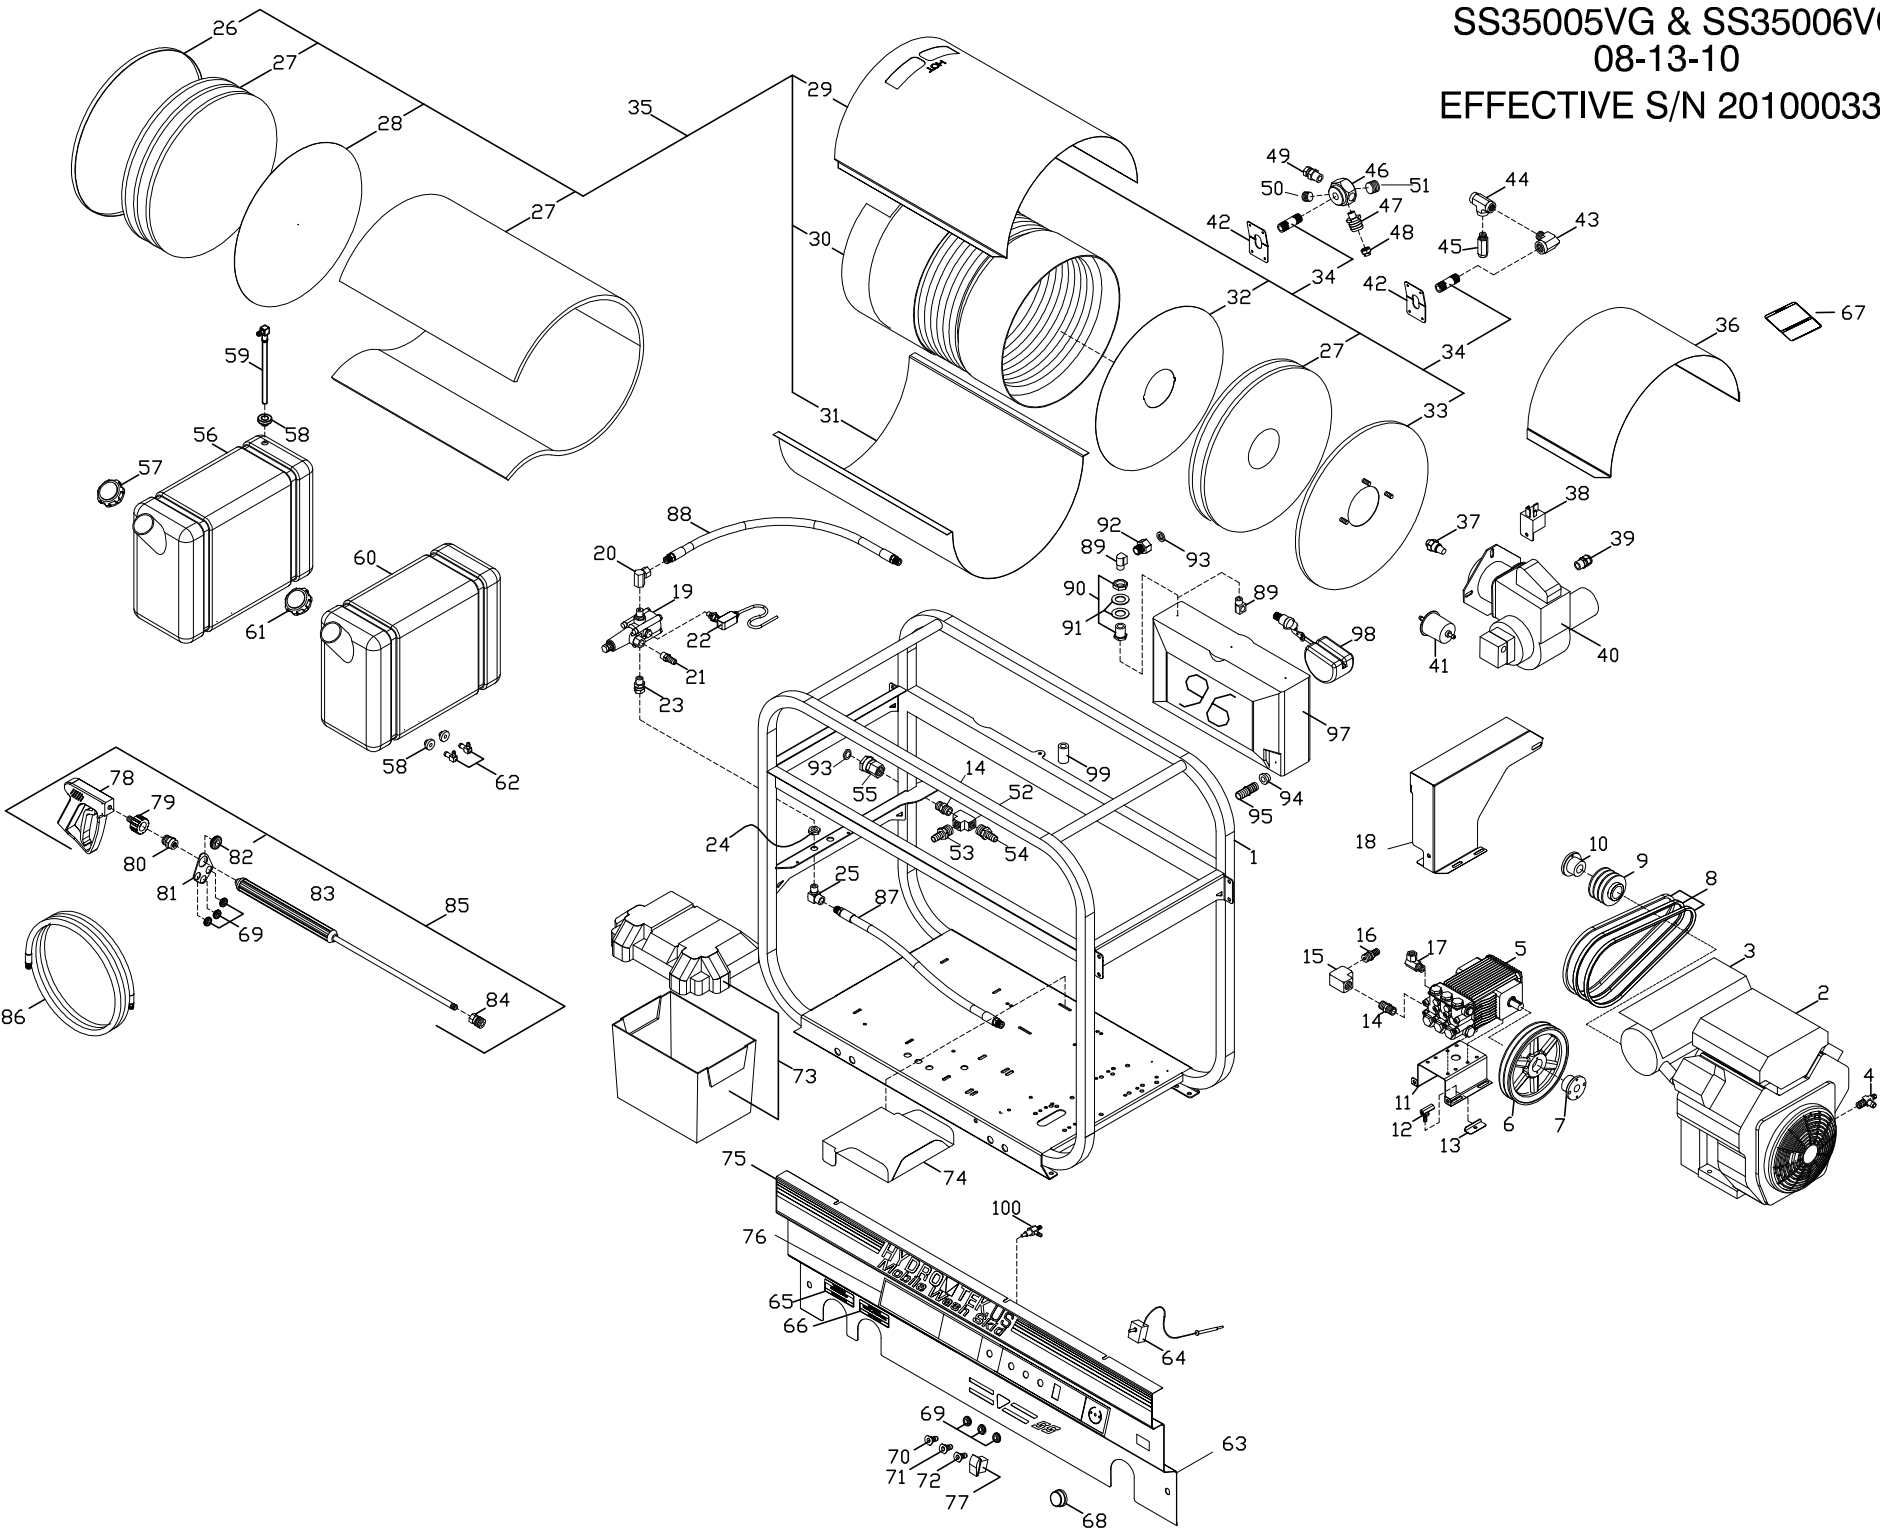

# SS SERIES BELT DRIVE

SS35005VG & SS35006VG

08-13-10

EFFECTIVE S/N 201000338

**SS35005VG & SS35006VG PARTS LIST (BELT DRIVE)**

**S/N 201000338**

**13-Aug-10**

1	HSS00	FRAME STACKABLE B/D SS ASM	32	BN126	INSUL DISC RETAINER 17.5 DIA W/HOLE	67	GLL30	MAINTENANCE LABEL 4 x 4 SC,SS,SM
2	MS180	ENGINE, GAS 18HP VANGUARD E/S W (SS35005VG)	33	B0017	END CAP DUAL PASS 18in BURNER	68	ECH70	KNOB; BLUE .25id x 1.5od
	MS210	ENGINE, GAS 21HP VANGUARD E/S W (SS35006VG)	34	BC850	BURNER NIPPLE, 1/2" x 5" SCH 80	69	HLB09	GROMET NOZLE HOLDER
3	HS005	VAN MUFF/HEAT SHIELD LEFT #1 (SS35005VG)	35	BC225	COIL ASM 4PK (FLAT END COIL)	70	NQ502	NOZZLE / QDC 05 x 15 (SS35005VG)
	HS074	KOHLER MUFF/BURNER HEAT SHIELD (SS35006VG)	36	HHP15	BURNER RAINGUARD- HP-2004		NQ552	NOZZLE / QDC 055 x 15 (SS35006VG)
4	MS006	OIL DRAIN VALVE 3/8	37	BZ225	FUEL NOZZLE 2.25 80B (SS35005VG)	71	NQ504	NOZZLE / QDC 05 x 40 (SS35005VG)
5	PG563	PUMP 5.6 / 3500 NICKEL PLATED		BZ250	FUEL NOZZLE 2.5 80B (SS35006VG)		NQ554	NOZZLE / QDC 055 x 40 (SS35006VG)
6	KU090	SHEAVE 2BK 90H (SS35005VG)	38	ECC05	RELAY, BURNER, 12V 70AMP	72	NQ403	NOZZLE / QDC 04 x 25 (SS35005VG)
	KV090	SHEAVE 3BK 90H (SS35006VG)	39	EWC08	STRAIN RELIEF 1/2 HEYCO (3/8)		NQ453	NOZZLE / QDC 045 x 25 (SS35006VG)
7	KSH19	BUSHING H24MM	40	BU013	BURNER, BECKET 12V W/SUPPORTED FLANGE	73	HB100	BATTERY BOX ATTWOOD G24 (LARGE)
8	KSB32	BELT BX32				74	HB026	SC DIESEL BATTERY BOX TRAY 11-05 NEW
9	KV036	SHEAVE 3BK36 x 1" (SS35006VG)	41	BF015	FUEL FILTER INLINE	75	GLL79	LABEL, HYDRO TEK 47.375 x 3
	KV038	SHEAVE 3TB38 (SS35005VG)	42	B2324	COIL NIPPLE RETAINER 1/2in	76	GLL23	LABEL, SS PRO BURNER CNTL 24.75
10	KSP16	BUSHING P1 x 1 (SS35005VG)	43	DE586	STREET ELL 1/2"F x 3/8"M STEEL	77	EC405	ROCKER SWITCH CLR 12V 20A DPST
			44	DE066	TEE 3/8" STEEL	78	VG200	TRIGGER GUN, INSULATED 4000psi
11	HPR07	PUMP MOUNTING RAIL GENERAL / AR-12 GA STAINLESS	45	UP045	PRESSURE RELIEF 4500 + 15% 500q	79	DQ74T	M22 TWIST COUPLER 1/4" MALE
12	HPR60	PUMP RAIL BOLT	46	HHA01	HEX MANIFOLD OUTLET 1/2 x 1/2 REEL	80	DQ74F	TWIST COUPLER 1/4" PLUG FEM-SUT
13	HRR07	SUPPORT BRKT - PUMP RAIL	47	UPB05	ADAPTER FITTING-BURST DISC			
14	D2088	NIPPLE 1/2 BRASS	48	UPB80	BURST DISC 8000psi TORQUE 32-4	81	HNZ05	NOZZLE HOLDER ( FOR WAND)
15	D5088	ELL 1/2 BRASS	49	DE568	SWIVEL 3/8F x 1/2M STEEL	82	HLB30	GROMET; WAND 1"
16	D8128	HOSE BARB 3/4H x 1/2P BRASS	50	D1061	PLUG 3/8 STEEL HEX HEAD FLUSH	83	VW045	WAND 1/4" x 48" MOLDED GRIP
17	DE866	SWIVEL 3/8F x 3/8M 90				84	DQ04S	COUPLER 1/4 SOCK FEM
18	HS012	BELT GUARD 3 BELT DRIVE	51	D1082	PLUG 1/2 STEEL HEX HEAD FLUSH	85	AVGH3	WAND ASM 48" MOLDED GRIP W/NOZZLE HOLDER
19	UU370	UNLOADER 2-4 @ 3200 K7-0 (SS35005VG)	52	D6088	TEE 1/2 BRASS	86	DH057	HOSE 3/8 x 50' 4000 PSI BLK/RED
	UU371	UNLOADER 3-5 @ 3500 K7-1 (SS35006VG)	53	D8088	HOSE BARB 1/2 BRASS	87	DH026	HOSE 3/8 x 26.50 4000PSI
20	DE766	SWIVEL 3/8F x 90 STEEL	54	D8128	HOSE BARB 3/4H x 1/2 p BRASS	88	DH032	HOSE 3/8 x 30in 4000psi NO WHIP
			55	D008F	GARDEN HA 1/2 NPT FEM	<b>OPTIONAL</b>		
21	D8068	HOSE BARB 1/2H x 3/8 BRASS	56	WT07R	FUEL TANK 8 GAL GAS RED	89	D5566	STREET ELL 3/8 BRASS
22	VS030	PRESSURE SWITCH 4000 PA/PR16]	57	WT081	FUEL CAP, GASOLINE	90	D7520	PANEL FITTING 3/4 BRASS
23	DE566	SWIVEL 3/8 STEEL	58	DFF04	FUEL TANK BUSHING 1/4	91	FW701	FLOAT TANK WASHER 1.75od 14 GA STAINLESS
24	D7061	HEX NUT 3/8 BRASS-REMOTE UNLOADER	59	DF599	FUEL TANK ADAPTER w/PLASTIC TUBE	92	D006M	GARDEN H A 3/8 NPT MALE
25	DC568	STREET ELL 3/8 STEEL	60	WT075	FUEL TANK 7.5 GAL DIESEL CLEAR	93	D0021	SCREEN WASHER GARDEN H A
26	B0029	COIL CAP (FLAT END) NO HOLE				94	DFF10	WATER TANK BUSHING 5/8
27	BN053	8' SECTION OF INSUL BLKT(BN053) CUT x (5) 17.5 DIA	61	WT080	FUEL CAP, DIESEL	95	DQF10	DISCONNECT BARB/TANK FITTING
28	BN125	INSUL DISC RETAINER 17.5 DIA.	62	DFE04	FUEL TANK ELL 1/4"	96	WT046	FLOAT TANK ASM W/VALVE/FILTER
29	B0089	COIL WRAP (FLAT END COIL) TOP	63	HSS03	PROLINE PANEL NO RADIUS	97	WT040	TANK FLOAT 4 GAL HD LINNEAR (NO HOLES)
30	BC480	COIL, 4PK SCH 80	64	ECH50	THERMOSTAT, 60-250 1 GP PART=25-250 qty	98	VVF08	FLOAT VALVE 3/8 BRASS
			65	GLL10	LABEL, GASOLINE ONLY	99	HSS20	FLOAT TANK SPACER (SS ULT LINE)
31	B0088	COIL WRAP (FLAT END COIL) BOTTOM	66	GLL20	LABEL, DIESEL FUEL ONLY	100	VVC10	CHEMICAL MET VALVE MV-100 MOD