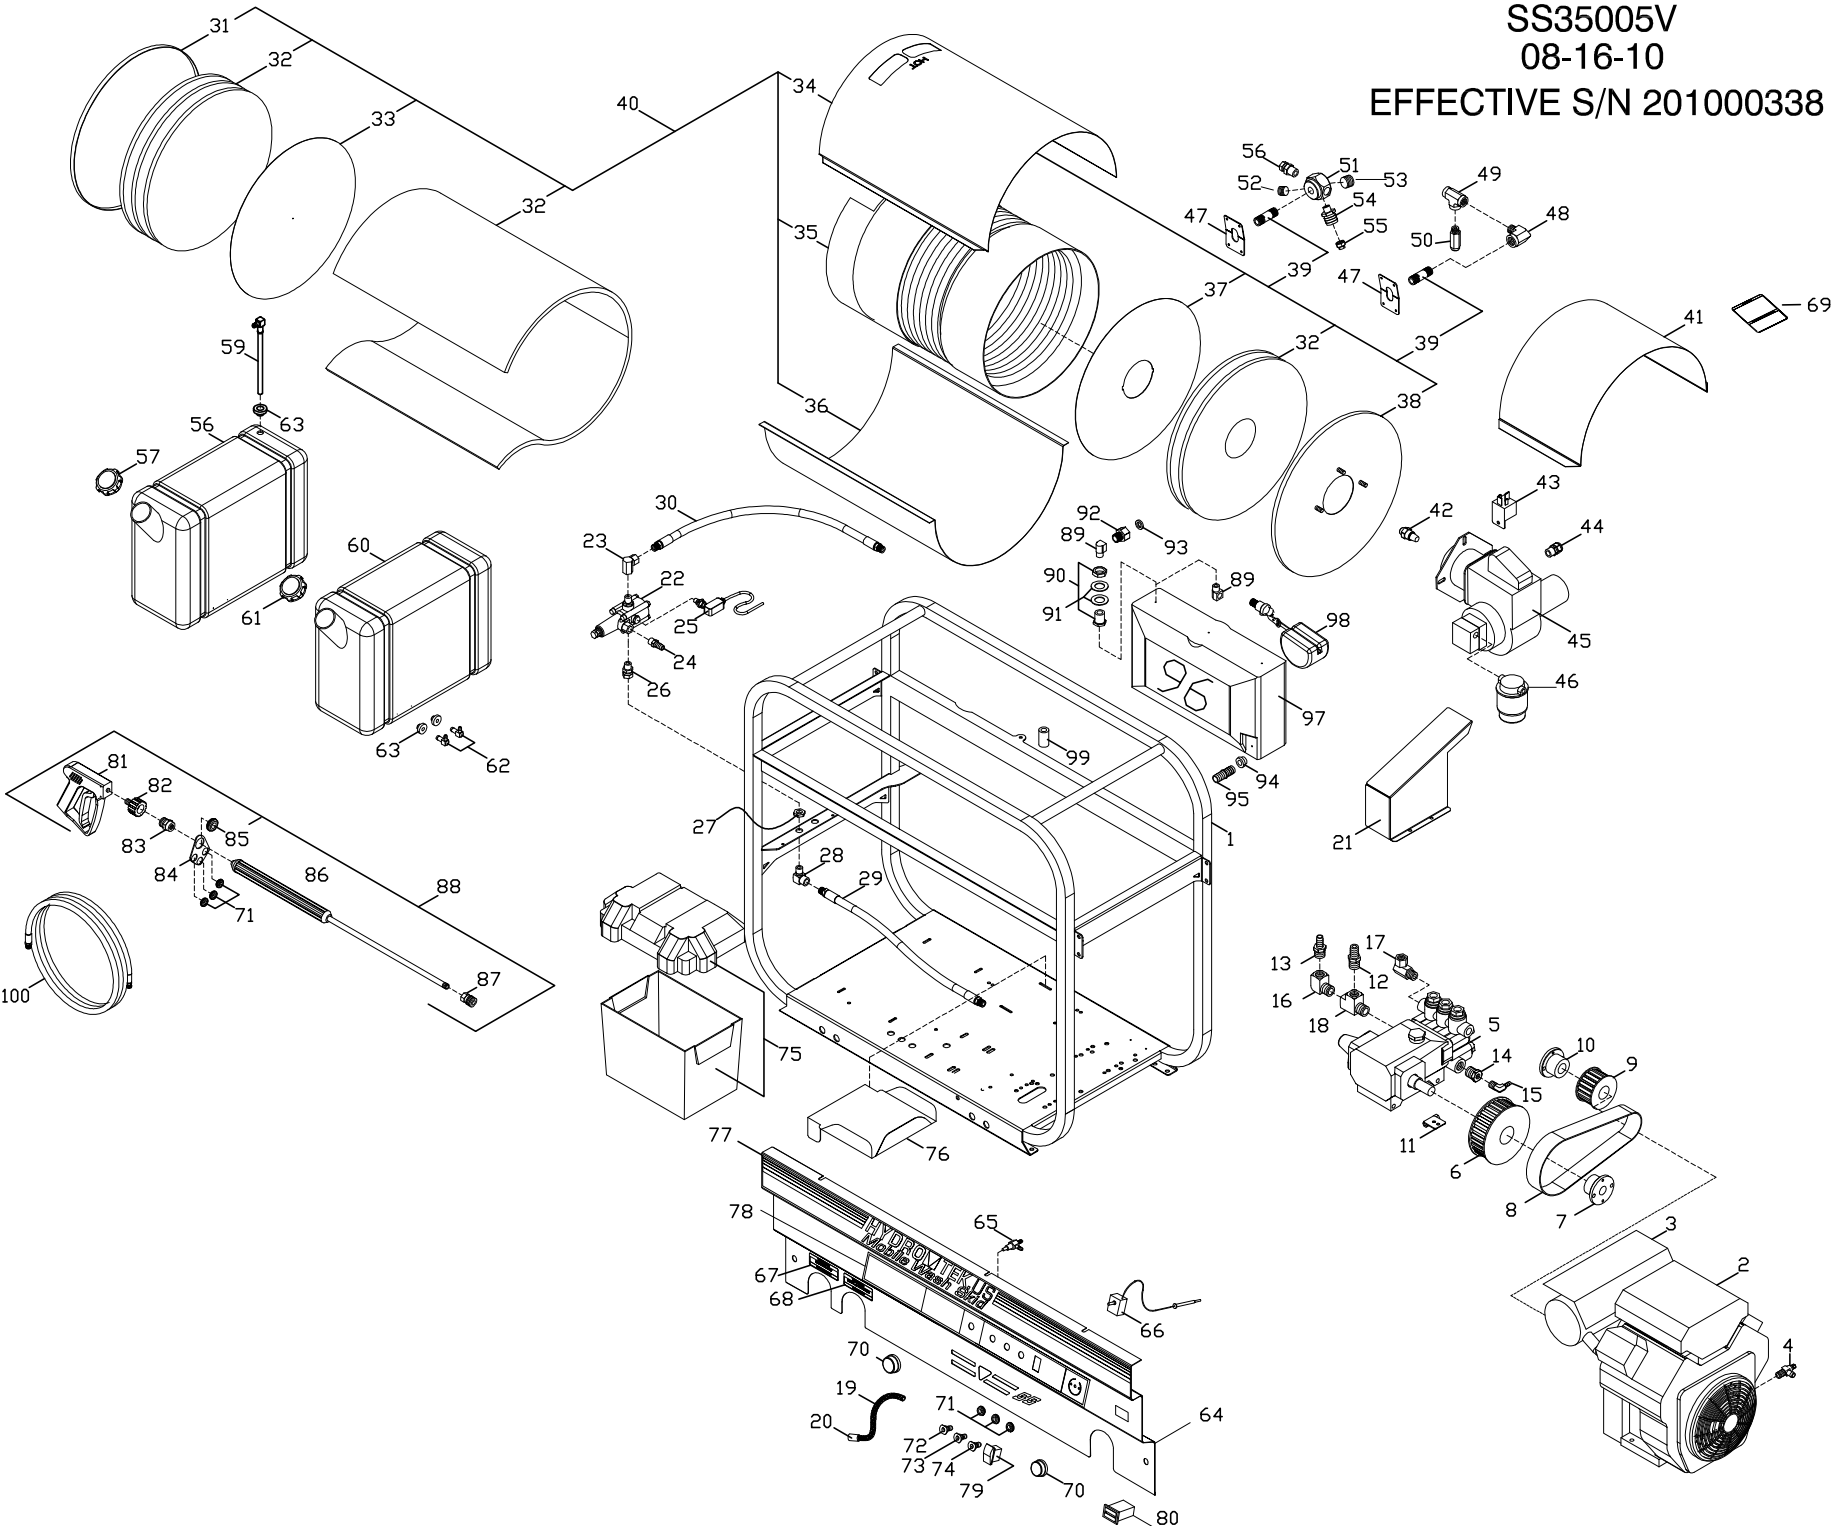

SS SERIES BELT DRIVE

SS35005V

08-16-10

EFFECTIVE S/N 201000338

SS35005V PARTS LIST (BELT DRIVE)

S/N 201000338

16-Aug-10

1	HSS00	FRAME STACKABLE B/D SS ASM		51	HHA01	HEX MANIFOLD OUTLET 1/2 x 1/2 REEL
2	MS180	ENGINE GAS 18HP VANGUARD E/S W/MUFFLER		52	D1061	PLUG 3/8 FLUSH HEAD HEX STEEL
3	HS005	VAN MUFF/HEAT SHIELD LEFT #1		53	D1082	PLUG 1/2 FLUSH HEAD HEX STEEL
4	MS006	OIL DRAIN VALVE		54	UPB05	ADAPTER FITTING-BURST DISC
5	P4535	PUMP 5CP3120 4.5 @ 3500 20mm s		55	UPB80	BURST DISC 8000psi TORQUE 32-4
6	KHH30	GEARBELT PULLEY 30 x 1.50		56	DE568	SWIVEL 3/8F x 1/2M STEEL
7	KSH17	BUSHING H20mm		57	WT07R	FUEL TANK 7.5 GAL GAS RED
8	KSG27	GEARBELT 270 x 1.50		58	WT081	FUEL CAP, GASOLINE
9	KHG16	GEARBELT PULLEY 30 x 1.50		59	DF599	FUEL TANK ADAPTER W/PLASTIC TUBE
10	KSG16	BUSHING G1 x 1		60	WT075	FUEL TANK 7.5 GAL DIESEL CLEAR
11	HSS02	SS BELT ADJUSTER ASM		61	WT080	FUEL CAP, DIESEL
12	D8076	HOSE BARB 5/8H x 1/2 .339id PINK		62	DFE04	FUEL TANK ELL 1/4"
13	D8088	HOSE BARB 1/2" BRASS		63	DFF04	FUEL TANK BUSHING 1/4
14	D1084	BUSHING 1/2" x 1/4" BRASS		64	HSS03	SS PROLINE PANEL NO RADIUS
15	D8040	HOSE BARB 1/4" 90 ELBOW		65	VVC10	CHEMICAL MET VALVE MV-100 MOD
16	D5588	STREET ELL 1/2" BRASS		66	ECH50	THERMOSTAT, 60-250 1 GP PART=25-250 qty
17	DE866	SWIVEL 3/8F x 3/8M 90		67	GLL10	LABEL GASOLINE ONLY
18	D6588	STREET TEE 1/2 BRASS		68	GLL20	LABEL DIESEL FUEL ONLY
19	DHB04	TUBING, CLEAR BRAIDED 1/4"		69	GLL30	MAINTENANCE LABEL 4 x 4 SC,SS,SM
20	VF045	STRAINER CHEMICAL W/CHECK		70	ECH70	KNOB; BLUE .25id x 1.5od
21	HS018	BELT GUARD SS SERIES		71	HLB09	GROMET NOZLE HOLDER
22	UU371	UNLOADER 3-5 @ 3500 K7-1		72	NQ502	NOZZLE/QDC 05 x 15
23	DE766	SWIVEL 3/8F x 90 STEEL		73	NQ504	NOZZLE/QDC 05 x 40
24	D8068	HOSE BARB 1/2H x 3/8 BRASS		74	NQ403	NOZZLE/QDC 04 x 25
25	VS030	PRESSURE SWITCH 4000 PA/PR16]		75	HB100	BATTERY BOX ATTWOOD G24 (LARGE)
26	DE566	SWIVEL 3/8 STEEL		76	HB025	LARGE BATTERY BOX TRAY
27	D7061	HEX NUT 3/8 BRASS-REMOTE UNLOADER		77	GLL79	LABEL, HYDRO TEK 47.375 x 3
28	DC568	STREET ELL 3/8 STEEL		78	GLL23	LABEL, SS PRO BURNER
29	DH026	HOSE 3/8 x 26.50 4000PSI		79	EC405	ROCKER SWITCH CLR 12V 20A DPST
30	DH032	HOSE 3/8 x 30in 4000psi NO WHIP		80	EM305	HOUR METER 12 VOLT DC
31	B0029	COIL CAP (FLAT END) NO HOLE		81	VG200	TRIGGER GUN, INSULATED 4000psi
32	BN053	8' SECTION OF INSUL BLKT(BN053) CUT x (5) 17.5 DIA		82	DQ74T	M22 TWIST COUPLER 1/4" MALE
33	BN125	INSUL DISC RETAINER 17.5 DIA.		83	DQ74F	TWIST COUPLER 1/4" PLUG FEM-SUT
34	B0089	COIL WRAP (FLAT END COIL) TOP		84	HNZ05	NOZZLE HOLDER (FOR WAND)
35	BC480	COIL, 4PK SCH 80		85	HLB30	GROMET; WAND 1"
36	B0088	COIL WRAP (FLAT END COIL) BOTTOM		86	VW045	WAND 1/4" x 48" MOLDED GRIP
37	BN126	INSUL DISC RETAINER 17.5 DIA W/HOLE		87	DQ04S	COUPLER 1/4 SOCK FEM
38	B0017	END CAP DUAL PASS 18in BURNER		88	AVGH3	WAND ASM 48" MOLDED GRIP W/NOZZLE HOLDER
39	BC850	BURNER NIPPLE, 1/2" x 5" SCH 80		89	D5566	STREET ELL 3/8 BRASS
40	BC225	COIL ASM 4PK (FLAT END COIL)		90	D7520	PANEL FITTING 3/4 BRASS
41	HHP15	BURNER RAINGUARD- HP-2004		91	FW701	FLOAT TANK WASHER 1.75od 14 GA STAINLESS
42	BZ225	FUEL NOZZLE 2.25 80B		92	D006M	GARDEN H A 3/8 NPT MALE
43	ECC05	RELAY, BURNER, 12V 70 AMP		93	D0021	SCREEN WASHER GARDEN H A
44	EWC08	STRAIN RELIEF 1/2 HEYCO (3/8)		94	DFF10	WATER TANK BUSHING 5/8
45	BU013	BURNER, BECKET 12V W/SUPPORTED FLANGE		95	D1010	SPLICER 5/8 BRASS
46	BF020	FUEL FILTER, RACOR HYDRO TEK		96	WT046	FLOAT TANK ASM W/VALVE/FILTER
47	B2324	COIL NIPPLE RETAINER 1/2in		97	WT040	TANK, FLOAT 4 GAL HD LINEAR (NO HOLES)
48	DE586	STREET ELL 1/2"F x 3/8"M STEEL		98	VVF08	FLOAT VALVE 3/8 BRASS
49	DE066	TEE 3/8" STEEL		99	HSS20	FLOAT TANK SPACER (SS ULT LINE)
50	UP045	PRESSURE RELIEF 4500 + 15% 500q		100	DH057	HOSE 3/8 x 50' 4000 PSI
					ABMAN	OPERATION PACKET ULTIMATE LINE