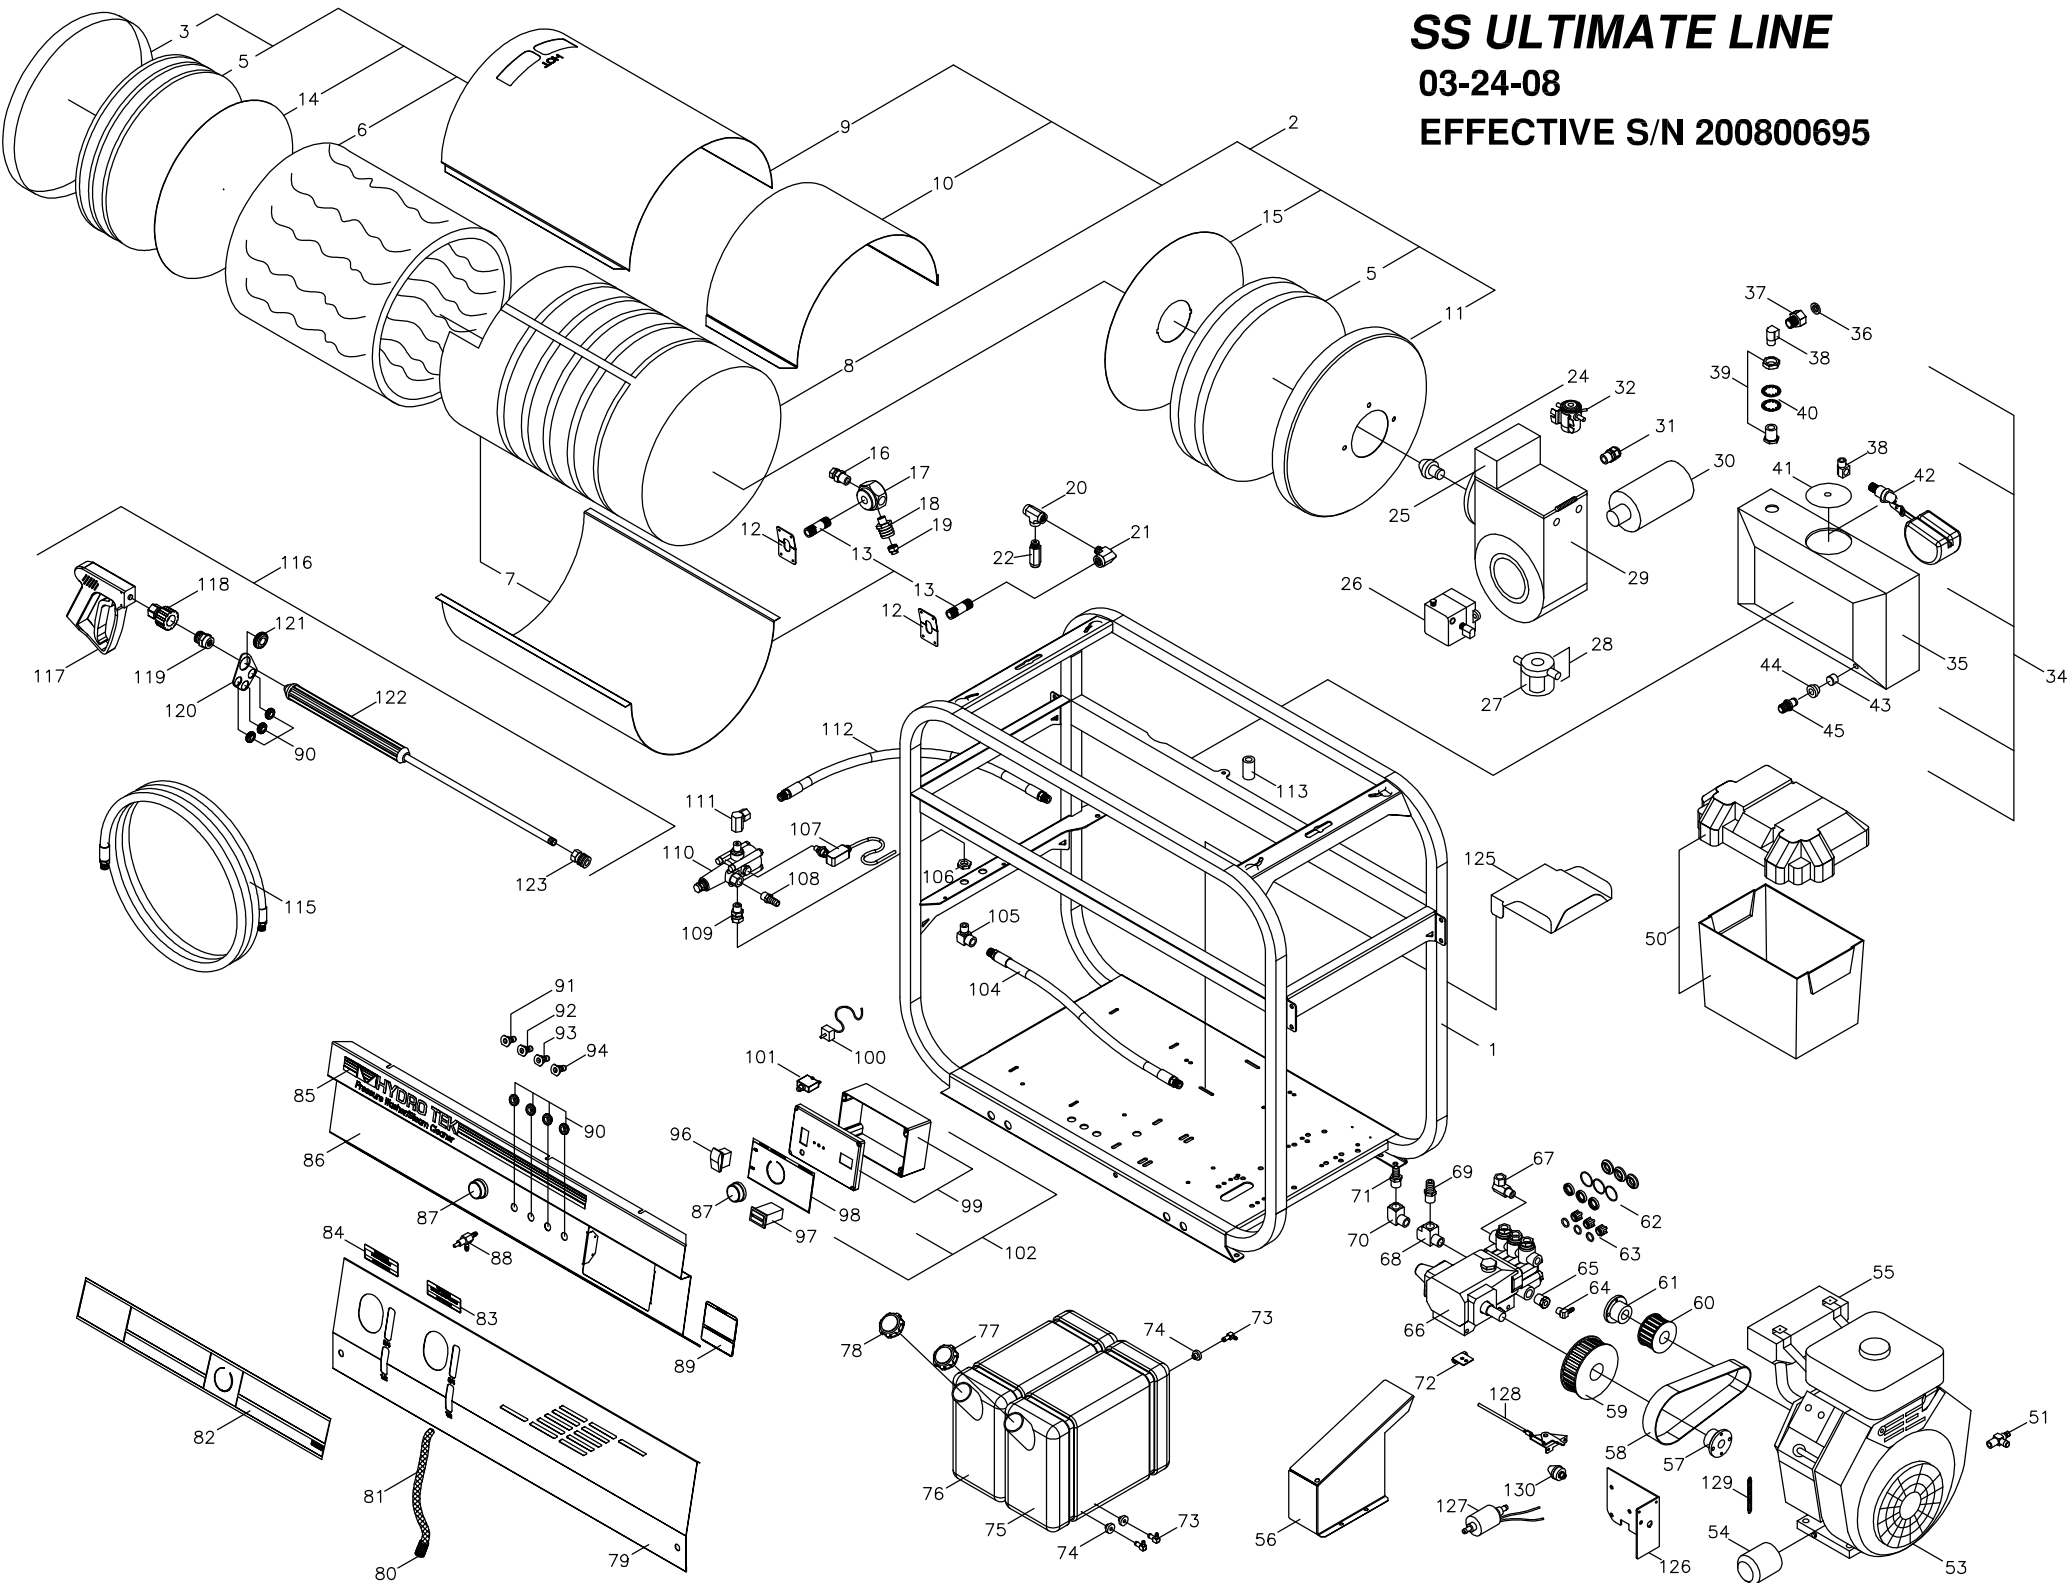

SS ULTIMATE LINE

03-24-08

EFFECTIVE S/N 200800695

SS ULTIMATE LINE PARTS LIST

1	HSS00	FRAME STACKABLE B/D SS ASM	ALL
2	BC225	COIL ASM 4PK (FLAT END COIL)5/01	ALL
3	B0029	COIL CAP (FLAT END COIL) NO HOLE	ALL
5	BN053	8' SECTION OF INSUL BLKT(BN053) CUT X (5) 17.5 DIA	ALL
6	BN053	INSUL BLKT 5OSQ'1/2X24 8# 25'	ALL
7	B0088	COIL WRAP (FLAT END COIL) BOTTOM	ALL
8	BC480	COIL, 4PK SCH 80	ALL
9	B0089	COIL WRAP (FLAT END COIL) TOP	ALL
10	HHX41	BURNER RAIN GUARD HX SERIES	ALL
11	B0017	END CAP DUAL PASS 18IN BURNER	ALL
12	B2324	COIL NIPPLE RETAINER 1/2in	ALL
13	BC850	BURNER NIPPLE, 1/2x5 SCH80	ALL
14	BN125	INSUL DISC RETAINER 17.5 DIA.	ALL
15	BN126	INSUL DISC RETAINER 17.5 DIA. W/HOLE	ALL
16	DE568	SWIVEL 3/8F X 1/2M STEEL	ALL
17	HHA00	HEX MANIFOLD OUTLET 1/2 X 1/2 X 3/8 X1/2	ALL
18	UPB05	ADAPTER FITTING-BURST DISC	ALL
19	UPB80	BURST DISC 8000psi	ALL
20	DE066	TEE 3/8" STEEL	ALL
21	DE586	STREET ELL 1/2"F x 3/8"M STEEL	ALL
22	UP137	PRESSURE RELIEF 3700psi black -100qty	ALL
24	BZ200	FUEL NOZZLE 2.00 80B	SS34005V
	BZ226	FUEL NOZZLE 2.25 80A	SS28005V
25	BMT04	IGNITION TRANF BECKETT 12V C.C.	ALL
26	BPA10	FUEL PUMP MOD A2VA-7116	ALL
27	BF025	RACOR FILTER CARTRIDGE	ALL
28	BF020	FUEL FILTER, RACOR HYDRO TEK	ALL
29	BU013	BURNER, BECKETT 12V W/ SUPPORTED FLANGE	ALL
30	BM514	BURNER MOTOR 12V BECKETT	ALL
31	EWCO8	STRAIN RELIEF 1/2 HEYCO (3/8)	ALL
32	ECC07	RELAY, BURNER, 12V DC (CAN TYPE)	ALL
34	WT046	FLOAT TANK ASM W/VALVE:SPECIFY	ALL
35	WT040	TANK, FLOAT 4 GAL HD LINEAR (NO HOLES)	ALL
36	D0021	SCREEN WASHER GARDEN H A	ALL
37	D006M	GARDEN H A 3/8 NPT MALE	ALL
38	D5566	STREET ELL 3/8 BRASS	ALL
39	D7520	PANEL FITTING 3/4 BRASS	ALL
40	FW700	WASHER LOCK 1in GALV	ALL
41	HL017	TANK CAP 4in W/HOLE	ALL
42	VVF08	FLOAT VALVE 3/8 BRASS	ALL
43	VF050	STRAINER TUBE FOR FLOAT TANK	ALL
44	DFF10	WATER TANK BUSHING 5/8	ALL
45	DQF10	DISCONNECT BARB/TANK FITTING	ALL
50	HB100	BATTERY BOX ATTWOOD G24 (LARGE) 493	ALL
51	MS006	OIL DRAIN VALVE 3/8	SS34005V
53	MS150	ENGINE GAS 16HP VANGUARD E/S	SS34005V
	MY090	ENGINE 10HP YANMAR	SS28005Y
54	MS185	OIL FILTER 16&18HP B&S	SS34005V
55	MS155	MUFFLER #1 16HP (SC / SS)	SS34005V
56	HS018	BELT GUARD SS SERIES	SS34005V
	HS020	BELT GUARD SS YANMAR ONLY	SS28005Y
57	KSH17	BUSHING H20MM	ALL
58	KSG27	GEARBELT 270 X 1.50	ALL
59	KHH30	GEARBELT PULLEY 30 X 1.50	ALL
60	KHG16	GEARBELT PULLEY 16 X 1.50	ALL
61	KSG16	BUSHING G1 X 1	ALL
62	PP629	SEAL KIT 5CP3120 PUMP	ALL
63	PP895	VALVE KIT CAT 5CP3120	ALL
64	D8040	HOSE BARB 1/4 90 ELBOW	ALL
65	D1084	BUSHING 1/2 X 1/4 BRASS	ALL
66	P4535	PUMP 5CP3120 4.5 @ 3500	ALL

03-24-08 EFFECTIVE S/N 200800695