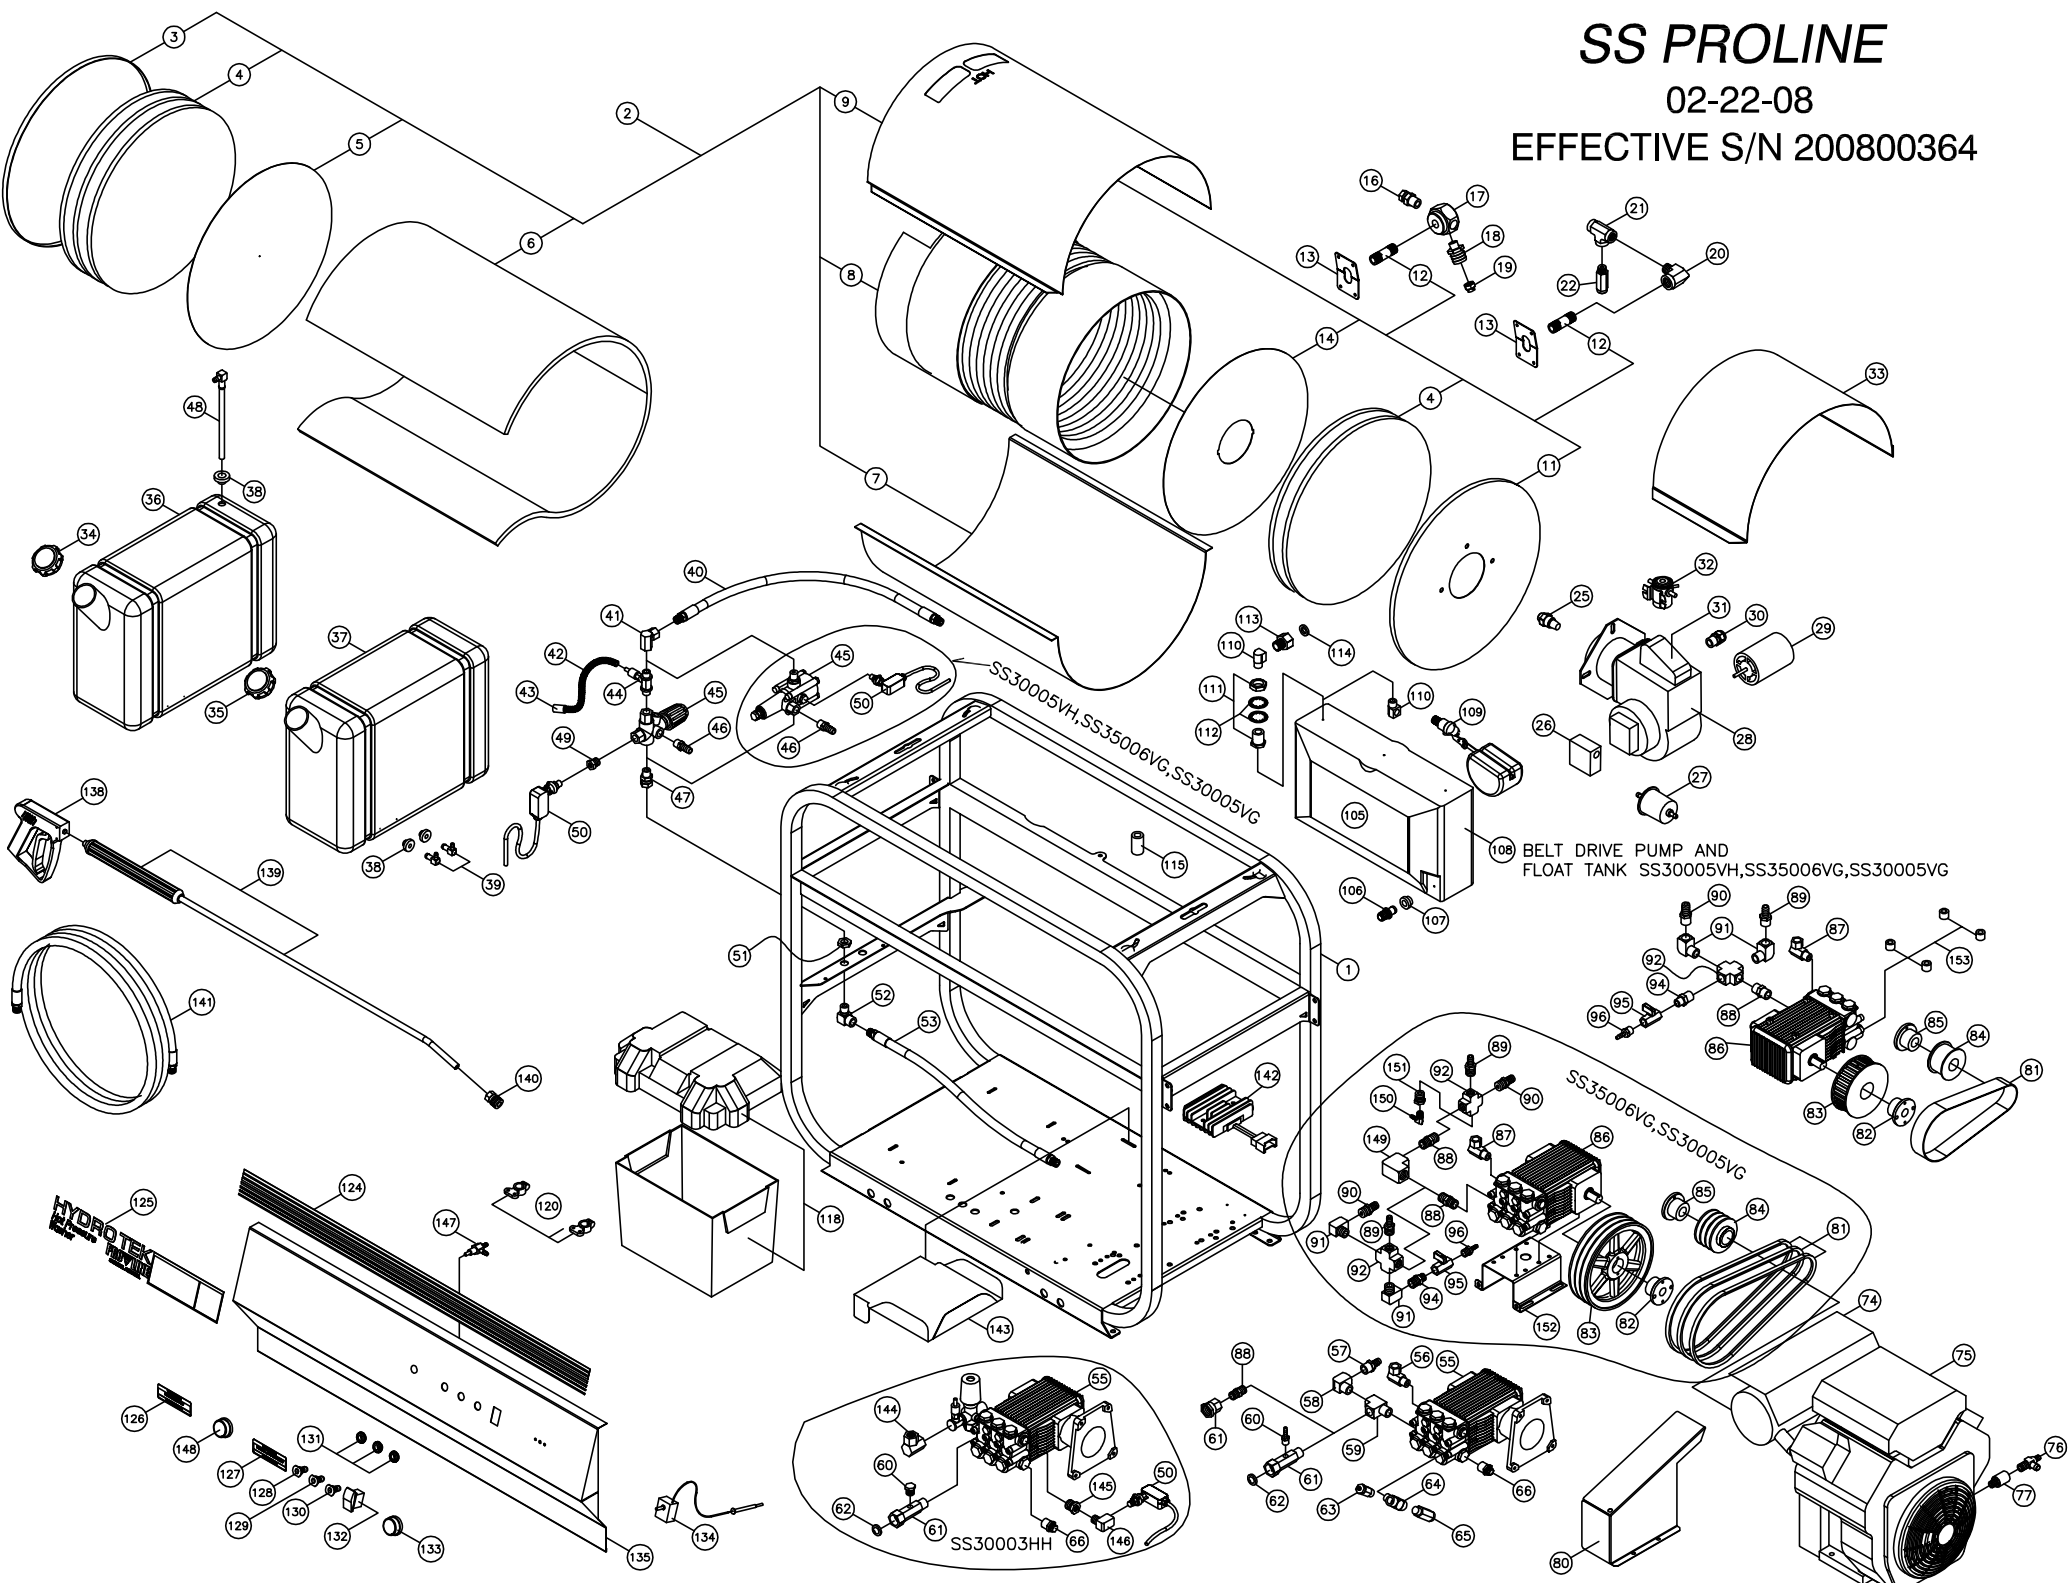

SS PROLINE

02-22-08

EFFECTIVE S/N 200800364

SS PROLINE PARTS LIST

1	HSS00	FRAME STACKABLE B/D SS ASM	ALL
2	BC225	COIL ASM 4PK (FLAT END COIL)5/01	ALL
3	B0029	COIL CAP (FLAT END COIL) NO HOLE	ALL
4	BN053	8' SECTION OF INSUL BLKT(BN053) CUT X (5) 17.5 DIA	ALL
5	BN125	INSUL DISC RETAINER 17.5 DIA.	ALL
6	BN053	INSUL BLKT 50SQ'1/2X24 8# 25'	ALL
7	B0088	COIL WRAP (FLAT END COIL) BOTTOM	ALL
8	BC480	COIL, 4PK SCH 80	ALL
9	B0089	COIL WRAP (FLAT END COIL) TOP	ALL
11	B0017	END CAP (FLAT END COIL) 18IN BURNER	ALL
12	BC850	BURNER NIPPLE, 1/2x5 SCH80	ALL
13	B2324	COIL NIPPLE RETAINER 1/2in	ALL
14	BN126	INSUL DISC RETAINER 17.5 DIA. W/HOLE	ALL
16	DE568	SWIVEL 3/8F X 1/2M STEEL	ALL
17	HHA00	HEX MANIFOLD OUTLET 1/2 X 1/2 X 3/8 X1/2	ALL
18	UPB05	ADAPTER FITTING-BURST DISC	ALL
19	UPB80	BURST DISC 8000psi	ALL
20	DE586	STREET ELL 1/2"F x 3/8M STEEL	ALL
21	DE066	TEE 3/8" STEEL	ALL
22	UP045	PRESSURE RELIEF 4500+15% -100 qty	SS40004VC,SS35006VG,SS38004VG
	UP137	PRESSURE RELIEF 3700psi black -100qty	SS30005VH,SS32004HG,SS30003HH,SS30005VG
25	B2225	FUEL NOZZLE 2.25 80B	SS30005VH,SS32004HG,SS40004VC,SS38004VG,SS30005VG
	BZ250	FUEL NOZZLE 2.50 80B	SS3500VG
	BZ175	FUEL NOZZLE 1.75 80B	SS30003HH
26	BPA10	FUEL PUMP MOD A2VA-7116	ALL
27	BF015	FUEL FILTER, INLINE	ALL
	AP100	(OPTIONAL) RACOR FUEL FILTER, UPGRADE	ALL
	BF020	REPLACEMENT RACOR CARTRIDGE	ALL
28	BU013	BURNER, BECKETT 12V W/ SUPPORTED FLANGE	ALL
29	BM514	BURNER MOTOR 12V BECKETT	ALL
30	EW008	STRAIN RELIEF 1/2 HEYCO (3/8)	ALL
31	BMT04	IGNITION TRANF BECKET 12V C.C.	ALL
32	ECC07	RELAY, BURNER, 12V DC (CAN TYPE)	ALL
33	HXX41	BURNER RAIN GUARD HX SERIES	ALL
34	WT081	FUEL CAP, GASOLINE	SS30005VH,SS40004VC,SS35006VG,SS38004VG,SS30005VG
35	WT080	FUEL CAP, DIESEL	ALL
36	WT07R	FUEL TANK 7.5 GAS RED	SS30005VH,SS40004VC,SS35006VG,SS38004VG,SS30005VG
37	WT075	FUEL TANK 7.5 DIESEL CLEAR	ALL
38	DFE04	FUEL TANK BUSHING 1/4	ALL
39	DFE04	FUEL TANK ELL 1/4"	ALL
40	DH032	HOSE 3/8 X 30IN 5000PSI NO WIP GD	SS32004HG,SS40004VC,SS30005VH,SS35006VG,SS38004VG
	DH200	HOSE 3/8" x 20" 4000PSI	SS30005VG
41	DE766	SWIVEL 3/8F X 90 STEEL	SS30003HH,SS32004HG,SS40004VC,SS30005VH,SS35006VG
	DE866	SWIVEL 3/8F x 3/8M 90 BRAZED	SS38004VG
42	DHB04	TUBING, CLEAR BRAIDED, 1/4"	SS30003HH,SS40004VC
43	VF042	STRAINER CHEM (NO CHECK)	SS30003HH,SS40004VC
44	VC035	CHEMICAL INJ W/ADJ 3-5GPM	SS40004VC
45	UU323	UNLOADER 4200PSI 8GPM AR	SS40004VC,SS38004VG
	UU371	UNLOADER 3-5 @ 3500 K7-1	SS30005VH,SS35006VG,SS30005VG
	UU370	UNLOADER 2-4 @ 3200 K7-0	SS32004HG
46	D8068	HOSE BARB 1/2H X 3/8 BRASS	SS32004HG,SS40004VC,SS30005VH,SS35006VG,SS38004VG
	DE566	SWIVEL 3/8 STEEL	ALL
47	DF599	FUEL TANK ADAPTER W/PLASTIC TUBE	SS30005VH,SS35006VG,SS40004VC,SS38004VG,SS30005VG
49	DA064	BUSHING 3/8 X 1/4 STEEL	SS40004VC,SS38004VG
50	VS030	PRESSURE SWITCH 4000 PA/PR16]	ALL
51	DT061	HEX NUT 3/8 BRASS-REMOTE UNLOADER	ALL
52	DC568	STREET ELL 3/8	ALL
53	DH026	HOSE 3/8 X 26.5" 5000PSI	SS32004HG,SS40004VC,SS30005VH,SS35006VG,SS38004VG
	P4060	PUMP 66DX40G11 4000 @ 4 SHAFT	SS30005VG
	PG404	PUMP 4@4000; GENERAL 1 DD	SS40004VC
	PH330	PUMP 3000@3GPM W/UNL/INJ SHAFT	SS32004HG,SS38004VG
56	DE866	SWIVEL 3/8F X 3/8M 90	SS32004HG,SS40004VC,SS38004VG
57	D8088	HOSE BARB 1/2 BRASS	SS32004HG,SS40004VC,SS38004VG
58	D5588	ELBOW, STREET, 1/2", BRASS	SS32004HG,SS40004VC,SS38004VG
59	D6588	STREET TEE 1/2 BRASS	SS32004HG,SS40004VC,SS38004VG
60	D8044	BARB, HOSE, 1/4", BRASS	SS40004VC
	D1040	PLUG 1/4" BRASS	SS30003HH
61	D009M	GARDEN H A 3in LONG 1/2 NPT	SS40004VC,SS30003HH
	D008F	GARDEN HA 1/2" NPT FEMALE	SS32004HG,SS38004VG
	D2088	NIPPLE 1/2" BRASS	SS32004HG
62	D0021	SCREEN WASHER GARDEN H A	SS32004HG,SS40004VCSS30003HH,SS38004VG
63	VA010	EZ START VALVE	SS40004VC
64	DEB66	BRANCH TEE 3/8 STEEL	SS40004VC
65	UP045	PRESSURE RELIEF 4500+15% -100 qty	SS40004VC
66	UPT46	THERM DUMP VALVE 145f 1/2MPT	SS32004HG,SS30003HH,SS40004VC,SS38004VG
74	MS155	MUFFLER #1 16HP (SC / SS)	SS30005VH,SS40004VC
75	MS150	ENGINE GAS 16HP VANGUARD E/S	SS30005VH,SS40004VC,SS30005VG
	MH135	ENGINE 13HP HONDA E/S 18AMP	SS32004HG
	MH009	ENGINE 9 HP HONDA PULL START 1	SS30003HH
	MS145	ENGINE 14hp VANGUARD E/S	SS38004VG