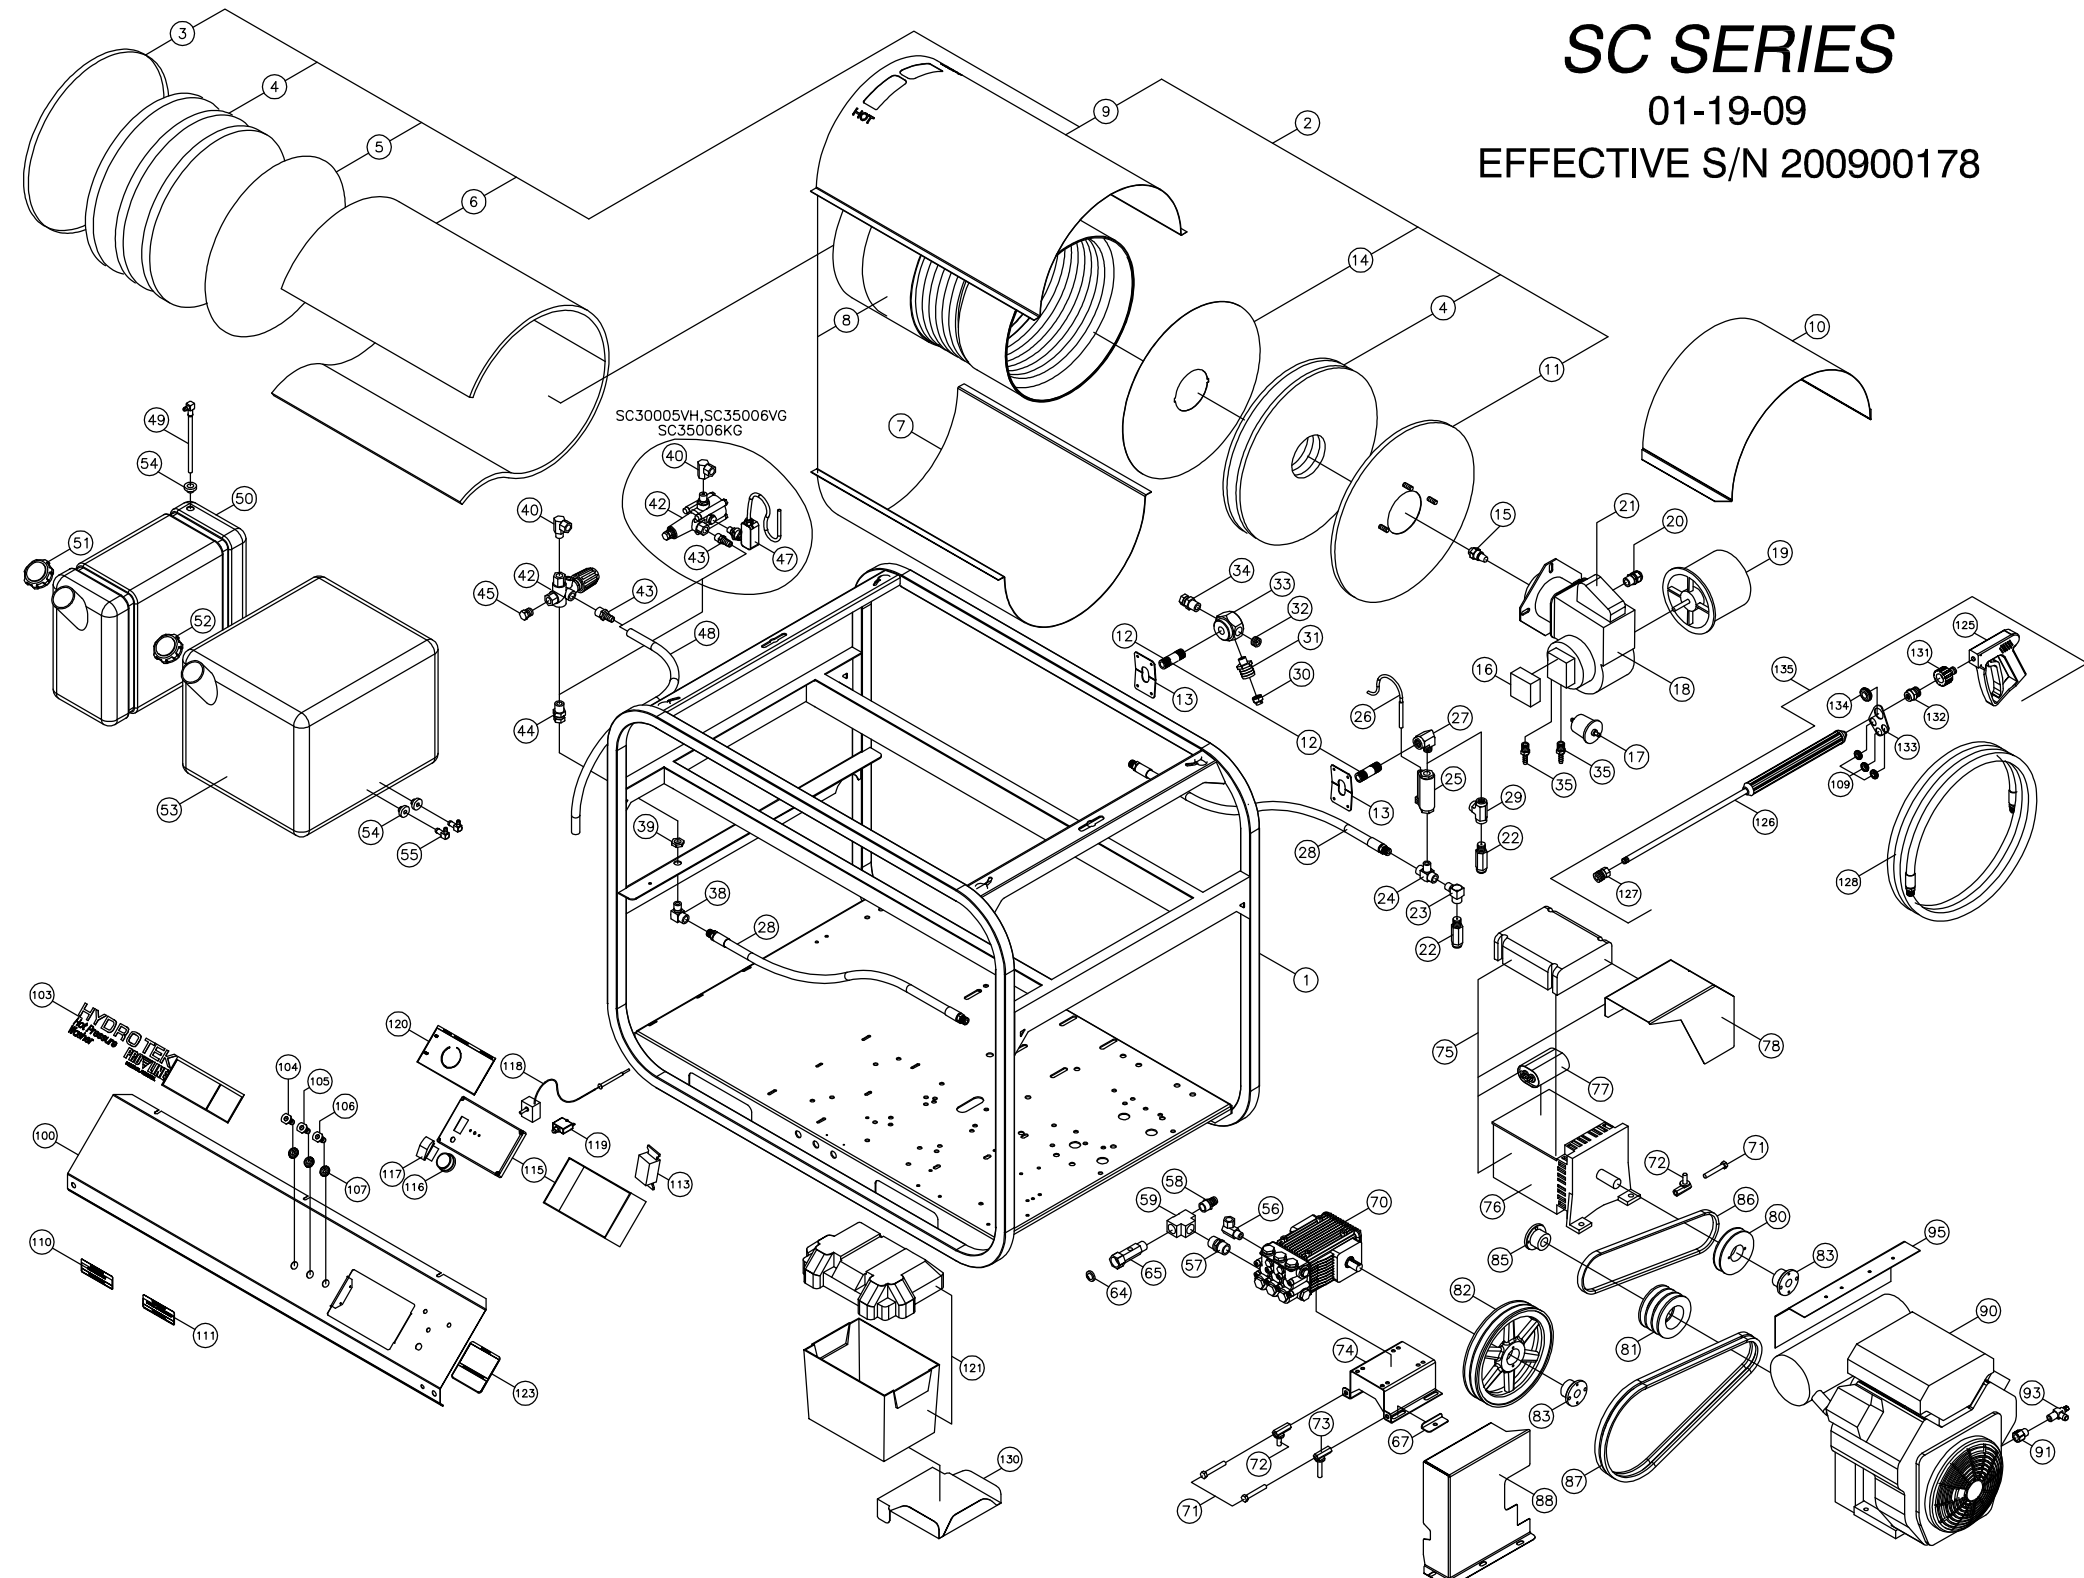

SC SERIES

01-19-09

EFFECTIVE S/N 200900178

SC SERIES PARTS LIST

01-19-09 EFFECTIVE S/N 200900178

1	HSC00	SC FRAME, P COATED PRO TEC	ALL
2	BC225	COIL ASM 4PK (FLAT END COIL)	ALL
3	B0029	COIL CAP (FLAT END COIL) NO HOLE	ALL
4	BN053	8' SECTION OF INSUL BLKT(BN053) CUT x (5)	1 ALL
5	BN125	INSULATION DISC RETAINER 17.5DIA	ALL
6	BN053	INSUL BLKT 5OSQ' 1/2X24 8# 25'	ALL
7	B0088	COIL WRAP (FLAT END COIL) BOTTOM	ALL
8	BC480	COIL, 4PK SCH 80 18"	ALL
9	B0089	COIL WRAP (FALT END COIL) TOP	ALL
10	HHP15	BURNER RAIN GUARD-HP-2004	ALL
11	B0017	END CAP (FLAT END COIL) 18IN BU W/HOLE	ALL
12	BC850	BURNER NIPPLE, 1/2 x 5 SCH80	ALL
13	B2324	COIL NIPPLE RETAINER 1/2in	ALL
14	BN126	INSUL DISC RETAINER 17.5DIA W/HOLE	ALL
15	BZ250	FUEL NOZZLE 2.5 80B	SC30004VH
	BZ300	FUEL NOZZLE 3.00 90B	SC30005VH
	BZ325	FUEL NOZZLE 3.25 90B	SC35006VG
	BZ350	FUEL NOZZLE 3.5 90B	SC35006KG
16	BPA13	FUEL PUMP, BECKETT SM/BU600	ALL
17	BF015	FUEL FILTER; INLINE	ALL
18	BU600	BURNER; BECKETT SM 110V	ALL
19	BM513	BURNER MOTOR, BECKETT SM 110V	ALL
20	EWCO8	STRAIN RELIEF 1/2 HEYCO (3/8)	ALL
21	BMT23	IGN TRANS, BECKETT 110VAC SM	ALL
22	UP137	PRESSURE RELIEF 3700psi black	SC30004VH, SC30005VH
	UP045	PRESSURE RELIEF 4500+15% red	SC35006VG, SC35006KG
23	DC568	STREET ELL 3/8	SC30004VH
24	DEB66	BRANCH TEE 3/8 STEEL	SC30004VH
25	VS005	FLOW SWITCH 8 @ 4200 ST5	SC30004VH
26	VS003	REED SWITCH FOR(AP500)	SC30004VH
27	DE586	STREET ELL 1/2F X 3/8M STEEL	ALL
28	DH034	HOSE 3/8 x 34IN 4000psi NO WIP	ALL
29	DE066	TEE 3/8" STEEL	SC30005VH, SC35006VG, SC35006KG
30	UPB80	BURST DISC 8000psi	ALL
31	UPB05	ADAPTER FITTING-BURST DISC	ALL
32	D1061	PLUG 3/8 FLUSH HEAD HEX STEEL	ALL
33	HHA00	HEX MANIFOLD OUTLET 1/2 X 1/2 X 3/8 X1/2	ALL
34	DE568	SWIVEL 3/8F X 1/2M STEEL	ALL
35	D8044	BARB; HOSE 1/4 BRASS	ALL
38	DC568	STREET ELL 3/8	ALL
39	D7061	HEX NUT 3/8 BRASS-REMOTE UNLOADER	ALL
40	DE866	SWIVEL 3/8F X 3/8M 90 BRAZED	SC30004VH
	DE766	SWIVEL 3/8F X 3/8F 90 STEEL	SC30005VH, SC35006VG, SC35006KG
42	UU323	UNLOADER 4200PSI 8GPM AR	SC30004VH
	UU371	UNLOADER 3-5 @ 3000 K7-1	SC30005VH, SC35006VG
	UU375	UNLOADER K7-2 W/BYPASS #1	SC35006KG
43	D8068	HOSE BARB 1/2H X 3/8 BRASS	ALL
44	DE566	SWIVEL 3/8 STEEL	ALL
45	D1061	PLUG 3/8 BRASS	SC30004VH
47	VS030	PRESSURE SWITCH 4000 PA/PR16]	SC30005VH, SC35006VG, SC35006KG
48	DHC80	HOSE, 1/2 LO PRESS BLACK	ALL
49	DF599	FUEL TANK ADAPTER W/PLASTIC TUBE	ALL
50	WT07R	FUEL TANK 7.5 GAS RED	ALL
51	WT081	FUEL CAP, GASOLINE	ALL
52	WT080	FUEL CAP, DIESEL	ALL
53	WT078	FUEL TANK 18 DIESEL CLEAR	ALL
54	DFF04	FUEL TANK BUSHING 1/4	ALL
55	DFE04	FUEL TANK ELL 1/4	ALL
56	DE866	SWIVEL 3/8F X 3/8M 90	ALL
57	D2088	NIPPLE 1/2 BRASS	ALL
58	D8088	HOSE BARB 1/2 BRASS	ALL
59	D6088	TEE 1/2 BRASS	ALL
64	D0021	SCREEN WASHER GARDEN H A	ALL
65	D009M	GARDEN H A 3in LONG 1/2 NPT	ALL
67	HRR07	REINFORCEMENT BRACKET- PUMP RAIL	SC35006VG, SC35006KG
70	PH411	PUMP 4@4000 & 4.8@3000 RIGHT HAND	SC30004VH, SC30005VH
	PG563	PUMP 5.6/3500 NICKEL PLATED	SC35006VG, SC35006KG
71	FB641	BOLT 3/8 X 2 1/2 PLD ALLTHREAD	ALL