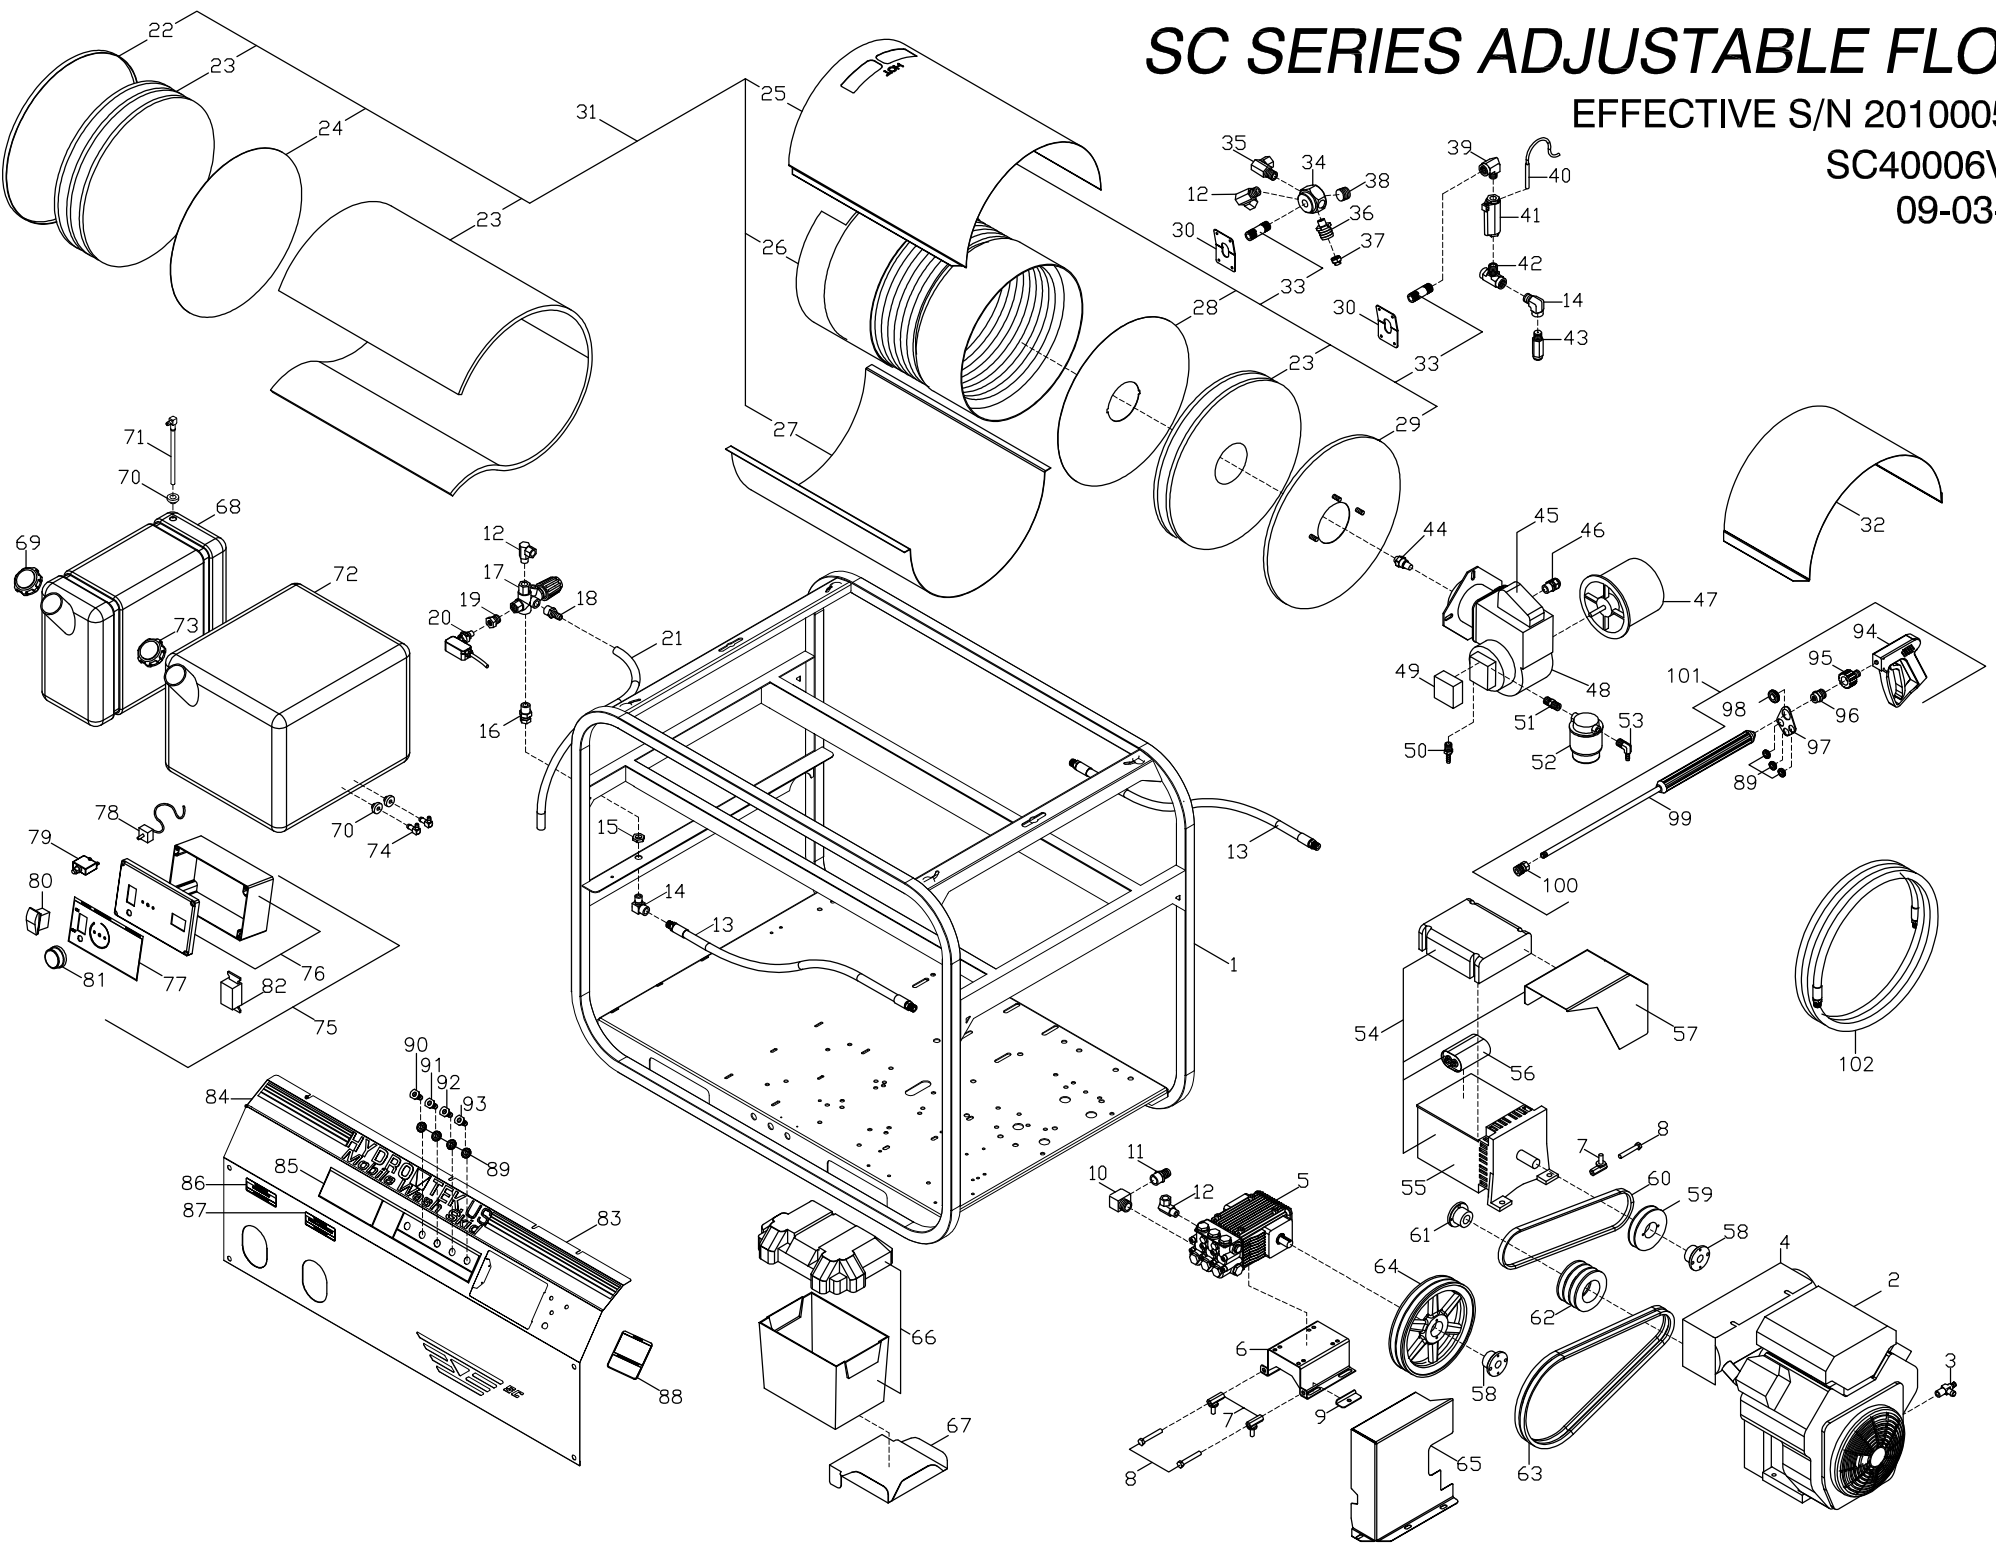

SC SERIES ADJUSTABLE FLOW

EFFECTIVE S/N 201000560

SC40006VAF

09-03-10

SC40006VAF PARTS LIST

S/N201000560

3-Sep-10

1	HSC00	SC FRAME, P COATED PRO TEC	37	UPB80	BURST DISC 8000psi	72	WT078	FUEL TANK 18 DIESEL CLEAR
2	MS210	ENGINE GAS 21HP VANGUARD E/S W/MUFFLER	38	D1082	PLUG, 1/2 STEEL HEX HEAD FLUSH	73	WT080	FUEL CAP, DIESEL
3	MS006	OIL DRAIN VALVE 3/8	39	DE586	STREET ELL 1/2F X 3/8M STEEL	74	DFE04	FUEL TANK ELL 1/4
4	HS074	KOHLER MUFF/BURNER HEAT SHIELD				75	HS027	CONTROL BOX SC360014000VAF/KAF
5	PH407	PUMP 5.5 @ 4060 & 4.5 @ 4400 DUAL	40	VS003	REED SWITCH FOR(AP500)	76	HSC51	LASER CUT SC BOX ASM/TOP AND BOTTOM
6	HPR07	PUMP MOUNTING RAIL STAINLESS	41	VS005	FLOW SWITCH 8 @ 4200 ST5	77	GLL57	LABEL,SC/SS PANEL CONTOL BOX
7	HPR60	PUMP RAIL BOLT	42	DEB66	BRANCH TEE 3/8 STEEL	78	ECH55	THERMOSTAT,60-190F
8	FB641	BOLT 3/8 X 2 1/2 PLD ALLTHREAD	43	UP045	PRESSURE RELIEF 4500+15% red	79	ECF10	CIRCUT BREAKER 15 AMP
9	HRR07	REINFORCEMENT BRACKET- PUMP RAIL	44	BZ325	FUEL NOZZLE 3.25 90B			
			45	BMT23	IGN TRANS, BECKETT 110 VAC SM	80	EC410	ROCKER SWITCH 110V RED SPST
10	D5512	STREET ELBOW 3/4" BRASS	46	EWC08	STRAIN RELIEF 1/2 HEYCO (3/8)	81	ECH70	KNOB, BLUE .25 X 1.50D
11	D8169	HOSE BARB 1in.H X 3/4P BRASS	47	BM513	BURNER MOTOR, BECKETT SM 110V	82	EP154	GFCI DUPLEX RECEPTACLE 20 AMP
12	DE866	SWIVEL 3/8F X 3/8M 90	48	BU600	BURNER; BECKETT SM 110V	83	HSC39	SC CONTROL PANEL VARIABLE FLOW W/BLUE LABEL
13	DH034	HOSE 3/8 x 34IN 5000psi NO WIP GD	49	BPA13	FUEL PUMP, BECKETT SM/BU600	84	GLL79	LABEL HYDRO TEK 47.375 X 3
14	DC568	STREET ELL 3/8				85	GLL54	LABEL, SC VARIABLE FLOW INSTRUC
15	D7061	HEX NUT 3/8 BRASS-REMOTE UNLOADER	50	D8044	HOSE BARB 1/4 BRASS	86	GLL10	LABEL GASOLINE ONLY
16	DE566	SWIVEL 3/8 STEEL	51	D2044	NIPPLE 1/4 BRASS	87	GLL20	LABEL DIESEL FUEL ONLY
17	UU323	UNLOADER 4200PSI 8GPM AR	52	BF020	FUEL FILTER, RACOR HYDRO TEK	88	GLL30	MAINTENANCE LABEL 4x4 SC,SS,SM
18	D8068	HOSE BARB 1/2H X 3/8 BRASS	53	D8040	HOSE BARB 1/4 90 ELBOW	89	HLB09	GROMET NOZZLE HOLDER
19	DA064	BUSHING 3/8 X 1/4 STEEL	54	MB050	SC GENERATOR & GUARD ASSEMBLY			
			55	MB020	GENERATOR 2500w LSA321L10	90	NQ502	NOZZLE/QDC 05 x 15
20	VS030	PRESSURE SWITCH 4000 PA/PR16]	56	MB025	CAPACITOR, MB020 GENERATOR	91	NQ552	NOZZLE/QDC 055 x 15
21	DHC80	HOSE, 1/2 LO PRESS BLACK	57	HS033	SC GEN BELT GUARD	92	NQ402	NOZZLE/QDC 04 x 15
22	B0029	COIL CAP (FLAT END COIL) NO HOLE	58	KSH19	BUSHING H24MM	93	NQ272	NOZZLE/QDC 027 x 15
23	BN053	INSUL BLKT DISC CUT 17.5DIA NO HOLE	59	KT040	SHEAVE BK40H	94	VG200	GUN VALVE 12 @ 4000 ST1500
24	BN125	INSULATION DISC RETAINER 17.5DIA				95	DQ74T	M22 TWIST COUPLER 1/4" MALE
25	B0089	COIL WRAP (FLAT END COIL) TOP	60	KSA30	BELT 5L230	96	DQ74F	TWIST COUPLER 1/4" PLUG FEM-SUT
26	BC480	COIL, 4PK SCH 80	61	KSP16	BUSHING P1 x 1	97	HNZ05	NOZZLE HOLDER (FOR WAND)
27	B0088	COIL WRAP (FLAT END COIL) BOTTOM	62	KV038	SHEAVE 3TB38	98	HLB30	GROMET; WAND 1"
28	BN126	INSULATION DISC RETAINER 17.5DIA W/HOLE	63	KSB4X	BELT BX40	99	VW045	WAND 1/4 x 48in MOLDED GRIP
29	B0017	END CAP (FLAT END COIL) 18IN BU W/HOLE	64	KU100	SHEAVE 2BK100H			
			65	HS036	SC PUMP BELT GUARD 16HP VANGUARD	100	DQ04S	COUPLER 1/4 SOCK FEM
30	B2324	COIL NIPPLE RETAINER 1/2in	66	HB100	BATTERY BOX ATTWOOD G24 (LARGE)	101	AVGH3	WAND ASSEM 48" MOLDED GRIP W/NOZZLE HOLDER
31	BC225	COIL ASM 4PK (FLAT END COIL)	67	HB025	LARGE BATTERY BOX TRAY 12-03 NEW	102	DH057	HOSE 3/8 X 50' 4000 PSI redblk
32	HHP15	BURNER RAINGUARD-HP-2004	68	WT07R	FUEL TANK 7.5 GAS RED			
33	BC850	BURNER NIPPLE, 1/2 x 5 SCH80	69	WT081	FUEL CAP, GASOLINE	NOT SHOWN		
34	HHA01	HEX MANIFOLD OUTLET 1/2 X 1/2 X REEL					ABMAG	OPERATION PACKET GENERAL PRO
35	DE869	SWIVEL, 3/8FS x 1/2M STEEL 90	70	DFF04	FUEL TANK BUSHING 1/4		PHK64	VALVE KIT FOR PH407 PUMP
36	UPB05	ADAPTER FITTING-BURST DISC	71	DF599	FUEL TANK ADAPTER W/PLASTIC TUBE		PHK58	SEAL KIT FOR PH407 PUMP