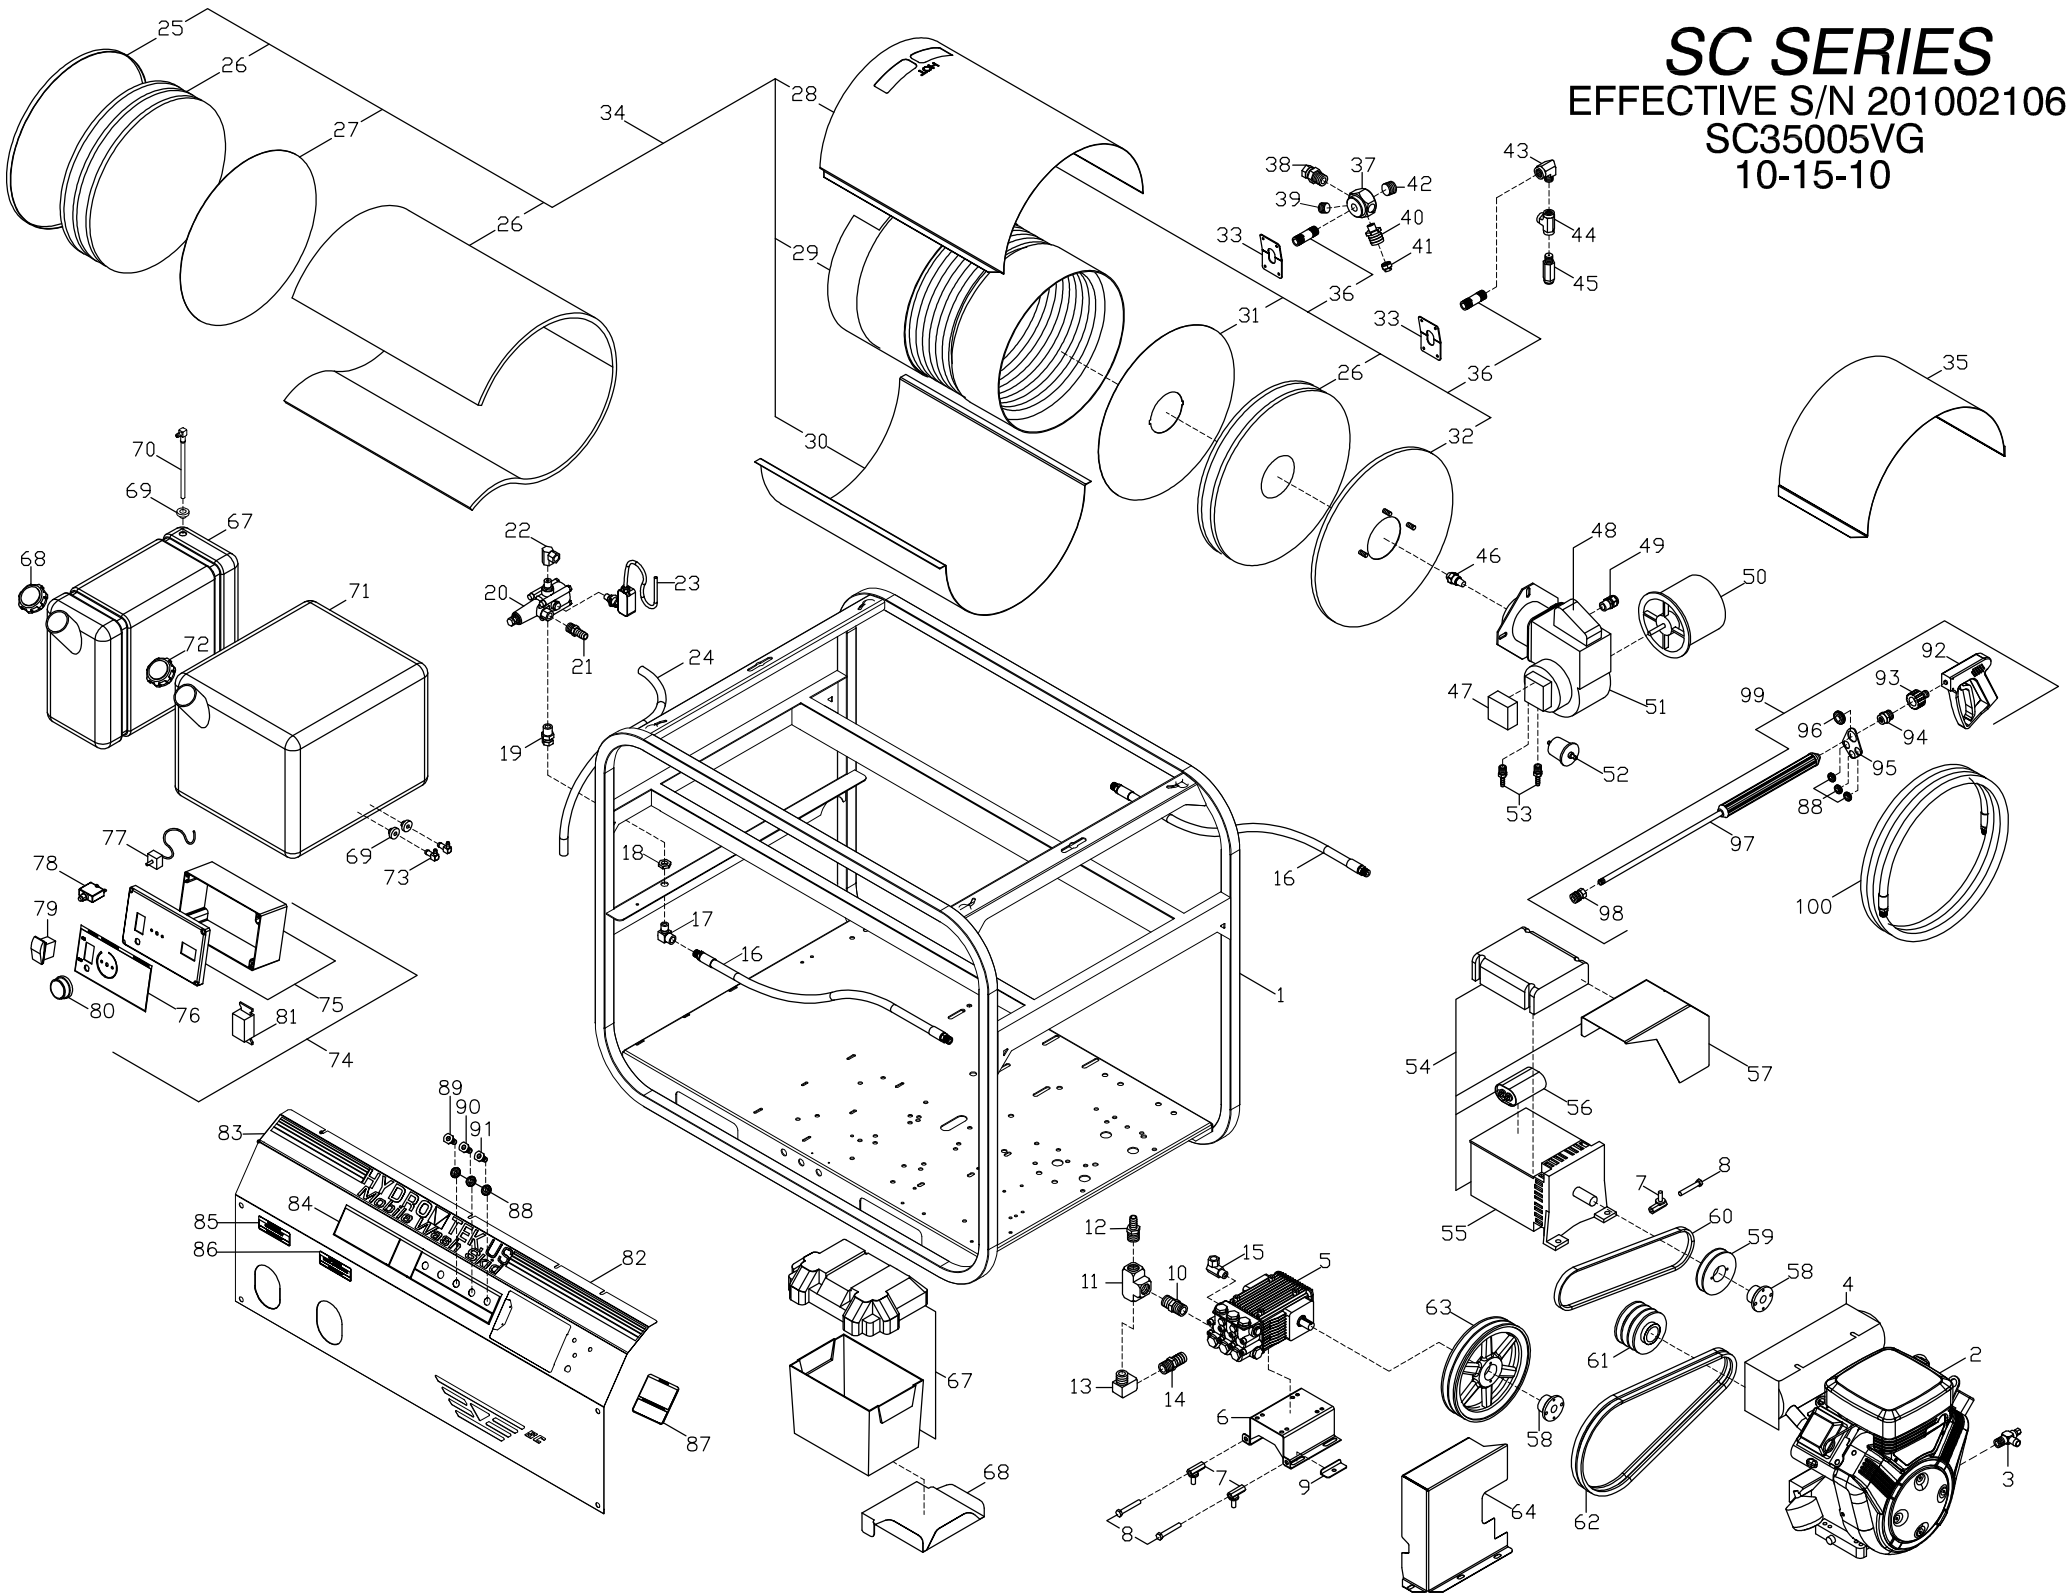

SC SERIES
EFFECTIVE S/N 201002106
SC35005VG
10-15-10

SC35005VG PARTS LIST

S/N201002106

15-Oct-10

1	HSC00	SC FRAME, P COATED PRO TEC	36	BC850	BURNER NIPPLE, 1/2 x 5 SCH80	71	WT078	FUEL TANK 18 DIESEL CLEAR
2	MS180	ENGINE GAS 18HP VANGUARD E/S	37	HHA01	HEX MANIFOLD OUTLET REEL	72	WT080	FUEL CAP, DIESEL
3	MS006	OIL DRAIN VALVE 3/8	38	DE568	SWIVEL 3/8F X 1/2M STEEL	73	DFE04	FUEL TANK ELL 1/4
4	HS021	VANGUARD MUFF/BURNER HEAT SHIELD	39	D1061	PLUG 3/8 FLUSH HEAD HEX STEEL	74	HS058	CONTROL BOX SC35006VG 250 DEG
5	PG563	PUMP 5.6/3500 NICKEL PLATED	40	UPB05	ADAPTER FITTING-BURST DISC	75	HSC51	LASER CUT SC BOX ASM/TOP AND BOTTOM
6	HPR07	PUMP MOUNTING RAIL STAINLESS				76	GLL57	LABEL,SC/SS PANEL CONTOL BOX
7	HPR60	PUMP RAIL BOLT	41	UPB80	BURST DISC 8000psi	77	ECH50	THERMOSTAT,60-250F 70" CAP
8	FB641	BOLT 3/8 X 2 1/2 PLD ALLTHREAD	42	D1082	PLUG 1/2 STEEL HEX HEAD FLUSH	78	ECF10	CIRCUT BREAKER 15 AMP
9	HRR07	REINFORCEMENT BRACKET-PUMP RAIL	43	DE586	STREET ELL 1/2F X 3/8M STEEL	79	EC410	ROCKER SWITCH 110V RED SPST
10	D2088	NIPPLE 1/2 BRASS	44	DE066	TEE 3/8" STEEL	80	ECH70	KNOB, BLUE .25 X 1.5OD
			45	UP045	PRESSURE RELIEF 4500+15% red			
11	D6088	TEE 1/2 BRASS	46	BZ276	FUEL NOZZLE 2.75 90B	81	EP154	GFCI DUPLEX RECEPTACLE 20 AMP
12	D8088	HOSE BARB 1/2 BRASS	47	BPA13	FUEL PUMP, BECKETT SM/BU600	82	HSC39	CONTROL PANEL SC
13	D5588	STREET ELL 1/2; BRASS	48	BMT23	IGN TRANS, BECKETT 110VAC SM	83	GLL79	LABEL HYDRO TEK 47.375 x 3
14	D8128	HOSE BARB 3/4H X 1/2P BRASS	49	EWC08	STRAIN RELIEF 1/2 HEYCO (3/8)	84	GLL54	LABEL, SC VARIABLE FLOW INSTRUCTIONS
15	DE866	SWIVEL 3/8F X 3/8M 90	50	BM513	BURNER MOTOR, BECKETT SM 110V	85	GLL10	LABEL GASOLINE ONLY
16	DH034	HOSE 3/8 x 34IN 4000psi NO WIP				86	GLL20	LABEL DIESEL FUEL ONLY
17	DC568	STREET ELL 3/8 STEEL	51	BU600	BURNER; BECKETT SM 110V	87	GLL30	MAINTENANCE LABEL 4x4 SC,SS,SM
18	D7061	HEX NUT 3/8 BRASS-REMOTE UNLOADER	52	BF015	FUEL FILTER; INLINE	88	HLB09	GROMET NOZZLE HOLDER
19	DE566	SWIVEL 3/8 STEEL	53	D8044	BARB; HOSE 1/4 BRASS	89	NQ502	NOZZLE/QDC 05 x 15
20	UU370	UNLOADER 2-4 @ 3200 K7-0	54	MB050	SC GENERATOR & GUARD ASSEMBLY	90	NQ504	NOZZLE/QDC 05 x 40
			55	MB020	GENERATOR 2500w LSA321L10			
21	D8068	HOSE BARB 1/2H X 3/8 BRASS	56	MB025	CAPACITOR, MB020 GENERATOR	91	NQ403	NOZZLE/QDC 04 x 25
22	DE766	SWIVEL 3/8F X 3/8F 90 STEEL	57	HS033	SC GEN BELT GUARD	92	VG200	GUN VALVE 12 @ 4000 ST1500
23	VS030	PRESSURE SWITCH 4000 PA/PR16]	58	KSH19	BUSHING H24MM	93	DQ74T	M22 TWIST COUPLER 1/4" MALE
24	DHC80	HOSE, 1/2 LO PRESS BLACK	59	KT034	SHEAVE BK34H	94	DQ74F	TWIST COUPLER 1/4" PLUG FEM-SUT
25	B0029	COIL CAP (FLAT END COIL) NO HOLE	60	KSA18	BELT A-18	95	HNZ05	NOZZLE HOLDER (FOR WAND)
26	BN053	8' SECTION OF INSUL BLKT(BN053) CUT x (5) 17.5 DIA				96	HLB30	GROMET; WAND 1"
27	BN125	INSULATION DISC RETAINER 17.5DIA	61	KV036	SHEAVE 3BK36 X 1"	97	VW045	WAND 1/4 x 48in MOLDED GRIP
28	B0089	COIL WRAP (FALT END COIL) TOP	62	KSB38	BELT BX38	98	DQ04S	COUPLER 1/4 SOCK FEM
29	BC480	COIL, 4PK SCH 80 18"	63	KU100	SHEAVE 2BK100H	99	AVGH3	WAND ASSEM 48" W/GUN & NOZZLE HOLDER
30	B0088	COIL WRAP (FLAT END COIL) BOTTOM	64	HS036	SC PUMP BELT GUARD 16HP VAN	100	DH057	HOSE 3/8 x 50' 4000psi BLK/RED
			65	HB100	BATTERY BOX ATTWOOD G24 (LARGE)			
31	BN126	INSUL DISC RETAINER 17.5DIA W/HOLE	66	HB025	LARGE BATTERY BOX TRAY 12-03 NEW	NOT SHOWN		
32	B0017	END CAP (FLAT END COIL) 18IN BU W/HOLE	67	WT07R	FUEL TANK 7.5 GAS RED		PGK01	VALVE KIT ; (6) GP K01
33	B2324	COIL NIPPLE RETAINER 1/2in	68	WT081	FUEL CAP, GASOLINE		K69	KIT 69; PACKING REPLACEMENT
34	BC225	COIL ASM 4PK (FLAT END COIL)	69	DFF04	FUEL TANK BUSHING 1/4		ABMAG	OPERATION PACKET GENERAL PRO
35	HHP15	BURNER RAIN GUARD-HP-2004	70	DF599	FUEL TANK ADAPTER W/PLASTIC TUBE			