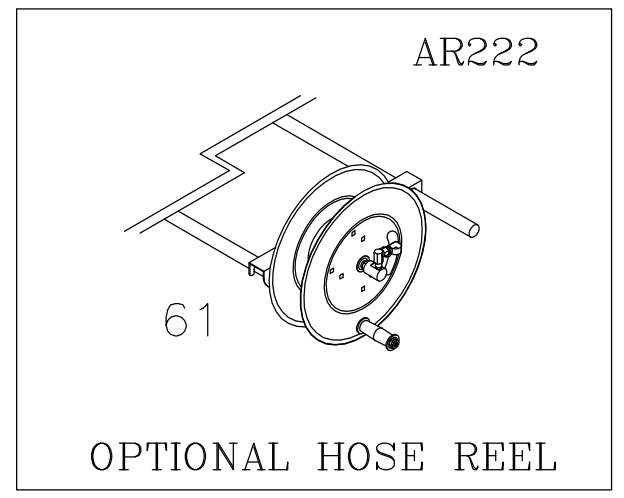

CP SERIES
04-17-08
EFFECTIVE S/N 200800899

CP SERIES PARTS LIST

1	HCP20	CP FRAME ASSEMBLY SS	ALL
2	MS150	ENGINE GAS 16HP VANGAURD E/S W	CP35005V
	MS145	ENGINE 14HP VANGAURD E/S	CP32005V
3	MS006	OIL DRAIN VALVE 3/8"	ALL
4	DHC80	HOSE; 1/2" LO PRESS BLACK	ALL
5	KHG16	GEARBELT PULLLEY 16 x 1.50	ALL
6	KSG16	BUSHING G1 x 1	ALL
7	KSG27	GEAR BELT 270 x 1.50	ALL
8	KSH17	BUSHING H20MM	ALL
9	KHH30	GEARBELT PULLEY 30 x 1.50	ALL
10	P4535	PUMP 5CP3120 4.5 @ 3500 20MM S	ALL
11	PP692	SHAFT PROTECTOR 5 FRAME BD PMP	ALL
12	D1080	PLUG 1/2" BRASS	ALL
13	D1061	PLUG 3/8" FLUSH HEAD HEX SOCKET	ALL
14	DH026	HOSE 3/8" x 26.5 5000PSI	ALL
15	DC568	STREET ELL 3/8" STEEL	ALL
16	D2086	NIPPLE 1/2" x 3/8" BRASS	ALL
17	D6066	TEE 3/8" BRASS	ALL
18	UPT45	THERM DUMP VALVE 145F 3/8" MPT*	ALL
19	D8068	HOSE BARB 1/2" H x 3/8"P BRASS*	ALL
20	HB050	BATTERY BOX ATTWOOD U1 (SMALL)	ALL
22	VG200	TRIGGER GUN, INSULATED 4000PSI	ALL
23	DQ74T	M22 TWIST COUPLER 1/4" MALE	ALL
24	DQ74F	TWIST COUPLER 1/4 PLUG FEM-sut	ALL
25	HNZ05	NOZZLE HOLDER (FOR WAND)	ALL
26	HLB30	GROMMET; wand 1in	ALL
27	HLB09	GROMMET NOZZLE HOLER***	ALL
28	VW018	WAND 1/4 x 18 MOLDED GRIP 4000	ALL
29	DQ74S	TWIST COUPLER 1/4" SOCK FEM-sut	ALL
30	DH057	HOSE 3/8" x 50' 4000PSI 250F re	ALL
31	DQ06S	COUPLER 3/8" SOCK FEM	ALL
32	DHC80	HOSE; 1/2" LO PRESS BLACK	ALL
33	HL010	HAND GRIP 1" MX*	ALL
34	D8068	HOSE BARB 1/2" H x 3/8"P BRASS*	ALL
35	D6066	TEE 3/8" BRASS*	ALL
36	D2066	NIPPLE 3/8" BRASS	ALL
37	D006M	GARDEN H A 3/8" NPT MALE	ALL
38	D0010	SPRING GARDEN H A	ALL
39	D0021	SCREEN WASHER GARDEN H A	ALL
40	DE866	SWIVEL 3/8"F x 3/8"M 90	ALL