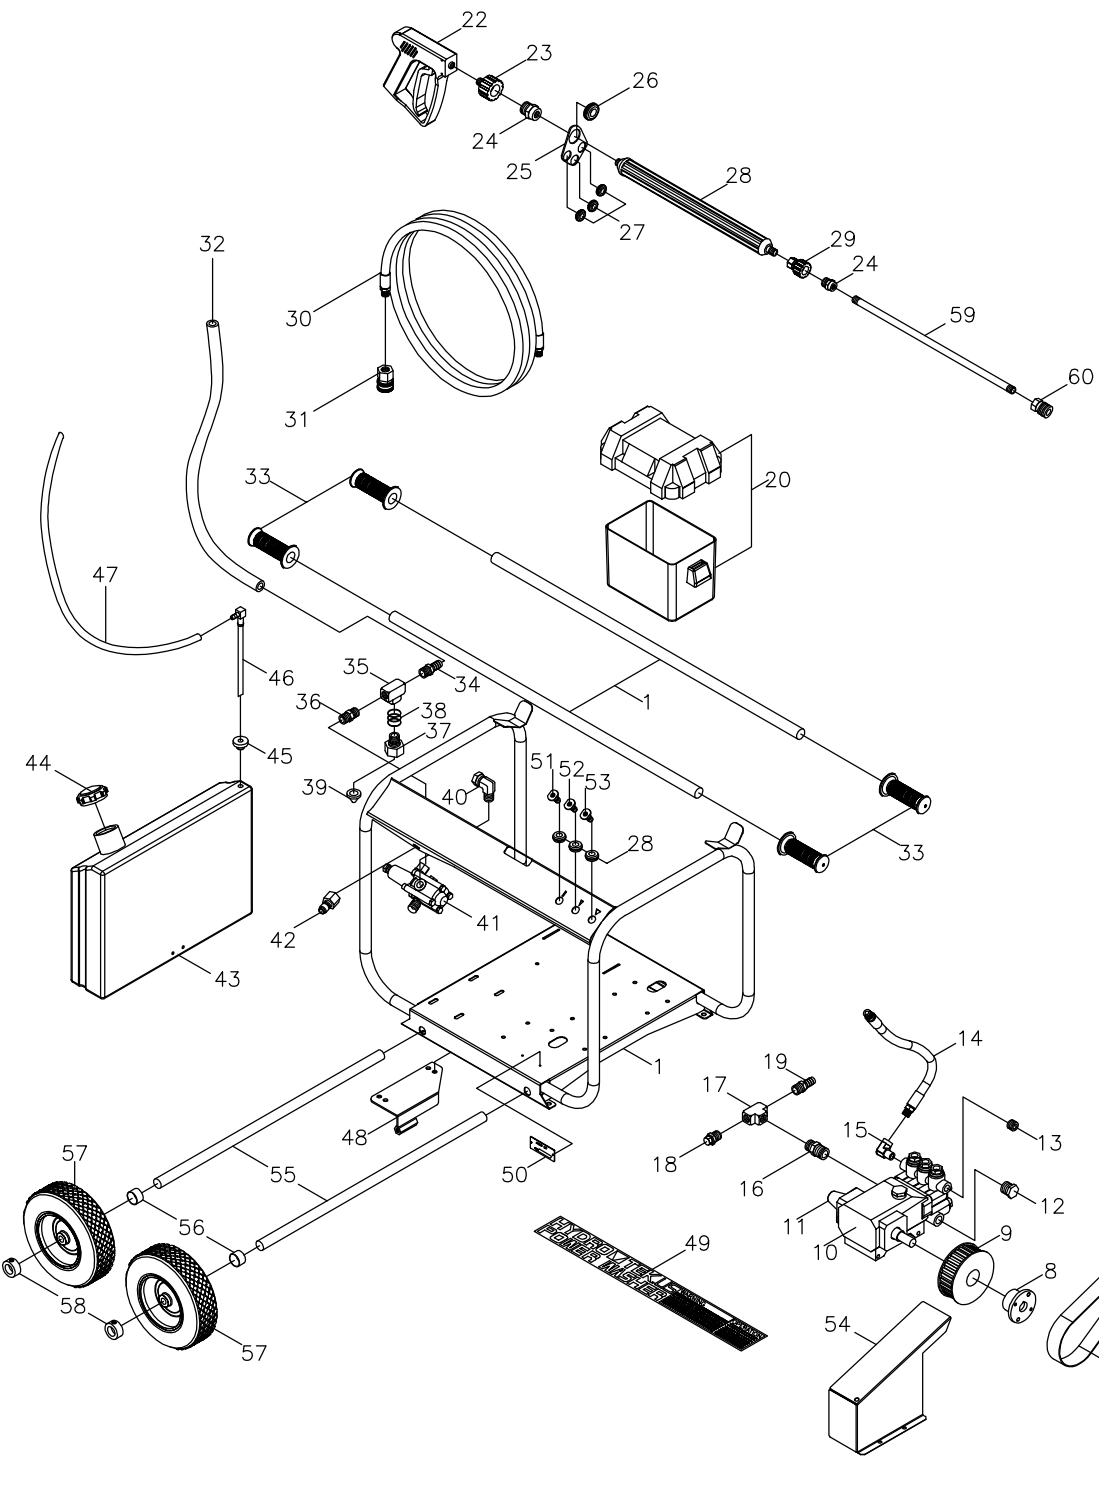

CP SERIES
04-17-08
EFFECTIVE S/N 200800899

CP SERIES PARTS LIST

1	HCP20	CP FRAME ASSEMBLY SS	ALL
2	MS150	ENGINE GAS 16HP VANGAURD E/S W	CP35005V
	MS145	ENGINE 14HP VANGAURD E/S	CP32005V
3	MS006	OIL DRAIN VALVE 3/8"	ALL
4	DHC80	HOSE; 1/2" LO PRESS BLACK	ALL
5	KHG16	GEARBELT PULLLEY 16 x 1.50	ALL
6	KSG16	BUSHING G1 x 1	ALL
7	KSG27	GEAR BELT 270 x 1.50	ALL
8	KSH17	BUSHING H20MM	ALL
9	KHH30	GEARBELT PULLEY 30 x 1.50	ALL
10	P4535	PUMP 5CP3120 4.5 @ 3500 20MM S	ALL
11	PP692	SHAFT PROTECTOR 5 FRAME BD PMP	ALL
12	D1080	PLUG 1/2" BRASS	ALL
13	D1061	PLUG 3/8" FLUSH HEAD HEX SOCKET	ALL
14	DH026	HOSE 3/8" x 26.5 5000PSI	ALL
15	DC568	STREET ELL 3/8" STEEL	ALL
16	D2086	NIPPLE 1/2" x 3/8" BRASS	ALL
17	D6066	TEE 3/8" BRASS	ALL
18	UPT45	THERM DUMP VALVE 145F 3/8" MPT*	ALL
19	D8068	HOSE BARB 1/2" H x 3/8"P BRASS*	ALL
20	HB050	BATTERY BOX ATTWOOD U1 (SMALL)	ALL
22	VG200	TRIGGER GUN, INSULATED 4000PSI	ALL
23	DQ74T	M22 TWIST COUPLER 1/4" MALE	ALL
24	DQ74F	TWIST COUPLER 1/4 PLUG FEM-sut	ALL
25	HNZ05	NOZZLE HOLDER (FOR WAND)	ALL
26	HLB30	GROMMET; wand 1in	ALL
27	HLB09	GROMMET NOZZLE HOLER***	ALL
28	VW018	WAND 1/4 x 18 MOLDED GRIP 4000	ALL
29	DQ74S	TWIST COUPLER 1/4" SOCK FEM-sut	ALL
30	DH057	HOSE 3/8" x 50' 4000PSI 250F re	ALL
31	DQ06S	COUPLER 3/8" SOCK FEM	ALL
32	DHC80	HOSE; 1/2" LO PRESS BLACK	ALL
33	HL010	HAND GRIP 1" MX*	ALL
34	D8068	HOSE BARB 1/2" H x 3/8"P BRASS*	ALL
35	D6066	TEE 3/8" BRASS*	ALL
36	D2066	NIPPLE 3/8" BRASS	ALL
37	D006M	GARDEN H A 3/8" NPT MALE	ALL
38	D0010	SPRING GARDEN H A	ALL
39	D0021	SCREEN WASHER GARDEN H A	ALL
40	DE866	SWIVEL 3/8"F x 3/8"M 90	ALL